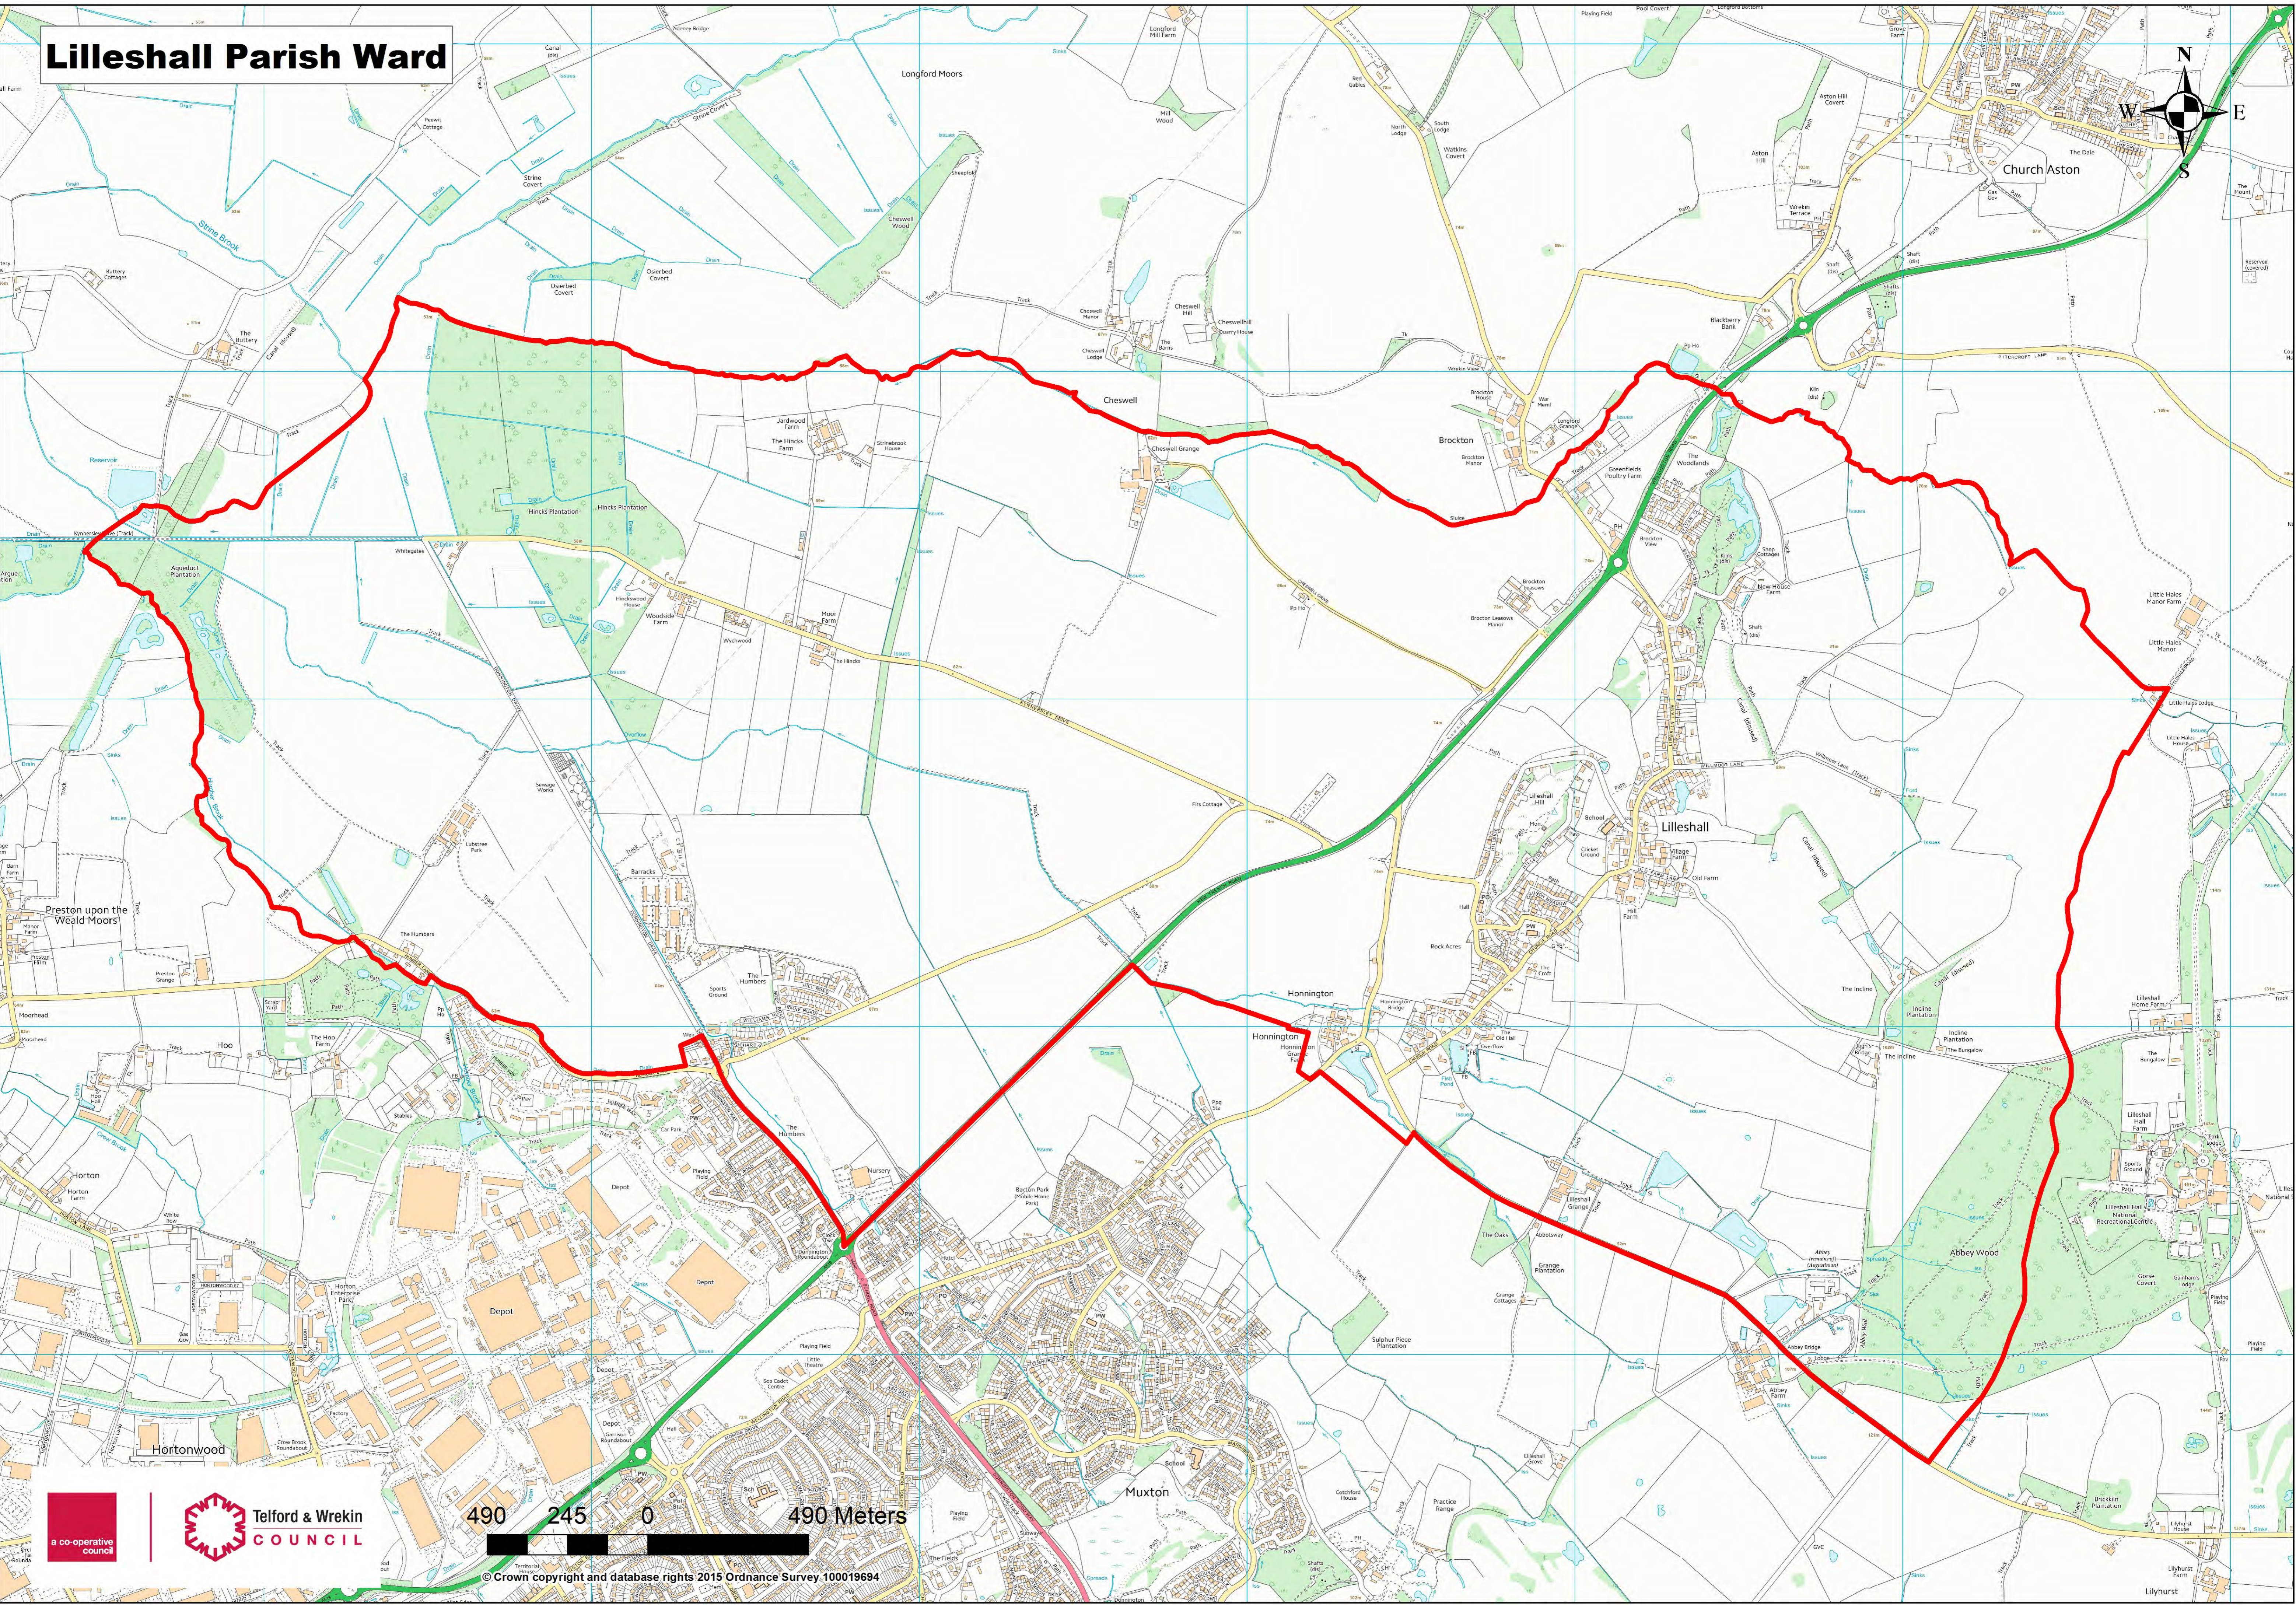

Lilleshall Parish Ward

490 245 0 490 Meters

© Crown copyright and database rights 2015 Ordnance Survey 100019694