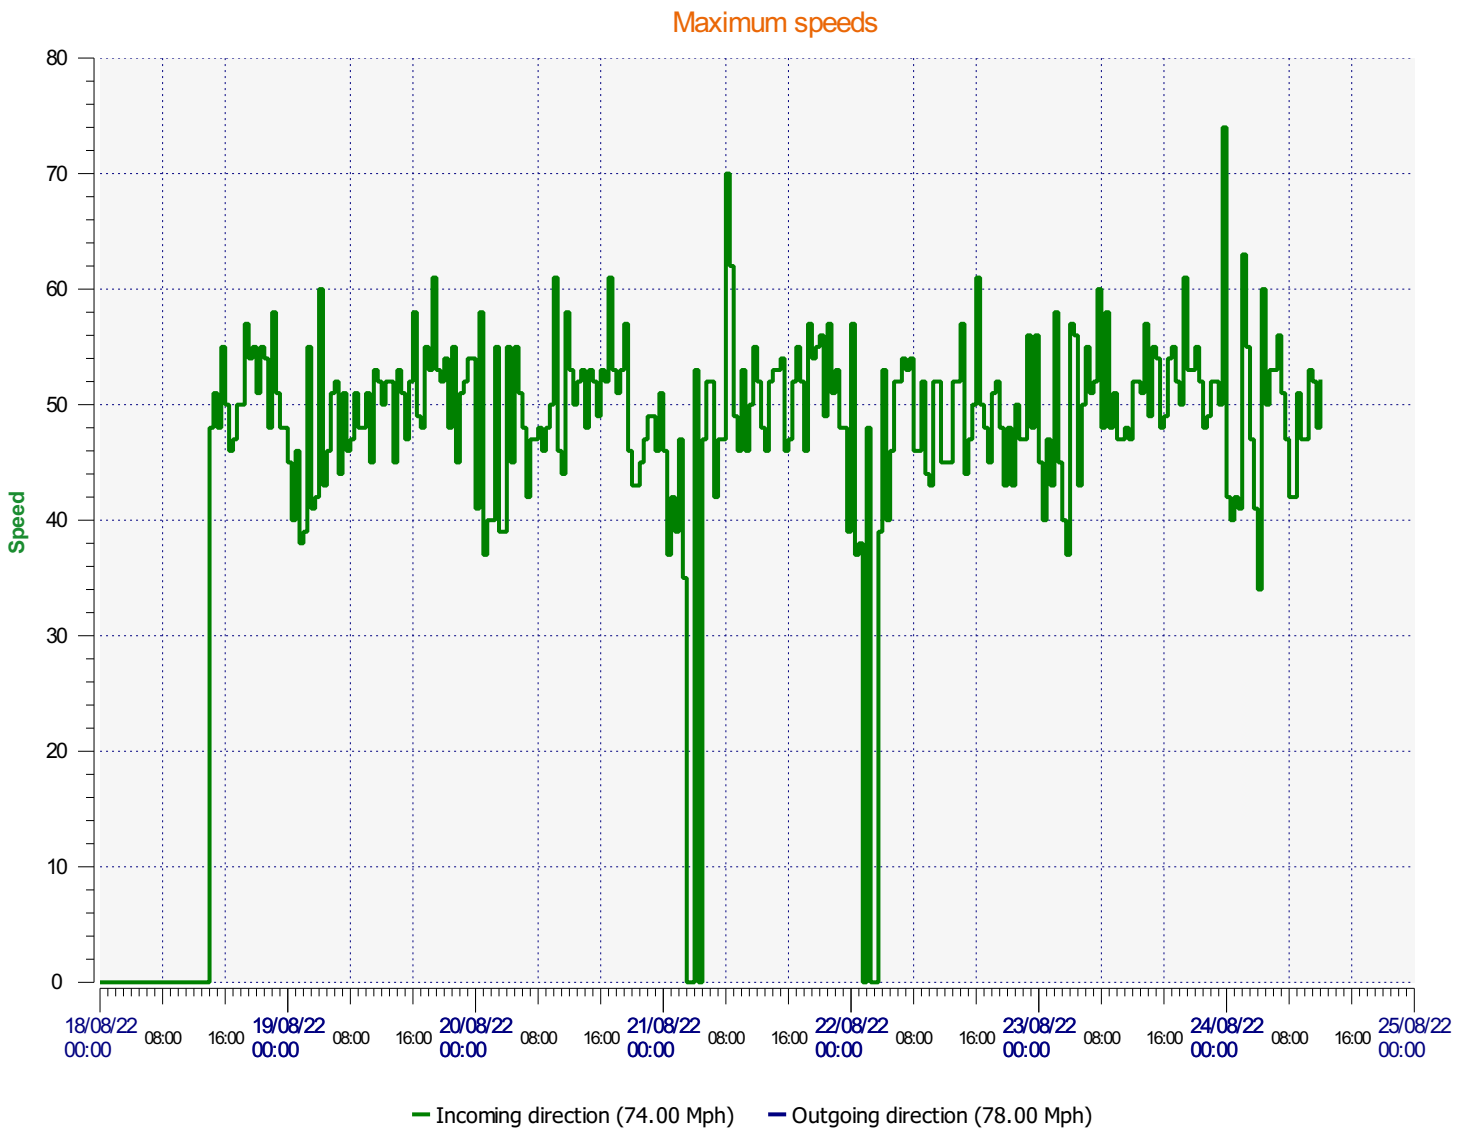

Location:

Comments:

Start date: Thursday, August 18, 2022 12:00 AM
End date: Wednesday, August 24, 2022 12:00 PM

Location:

Comments:

Start date: Thursday, August 18, 2022 12:00 AM
End date: Wednesday, August 24, 2022 12:00 PM

Location:

Comments:

Start date: Thursday, August 18, 2022 12:00 AM
End date: Wednesday, August 24, 2022 12:00 PM

Location:

Comments:

Outgoing vehicles

Start date: Thursday, August 18, 2022 12:00 AM
End date: Wednesday, August 24, 2022 12:00 PM

Location:

Comments:

Speed percentiles (incoming)

V30: 34.00Mph **V50:** 36.00Mph **V85:** 39.00Mph

Start date: Thursday, August 18, 2022 12:00 AM
End date: Wednesday, August 24, 2022 12:00 PM

Location:

Comments:

Speed percentile(outgoing)

V30: 33.00Mph **V50:** 35.00Mph **V85:** 41.00Mph

Start date: Thursday, August 18, 2022 12:00 AM
End date: Wednesday, August 24, 2022 12:00 PM

Location:

Comments: