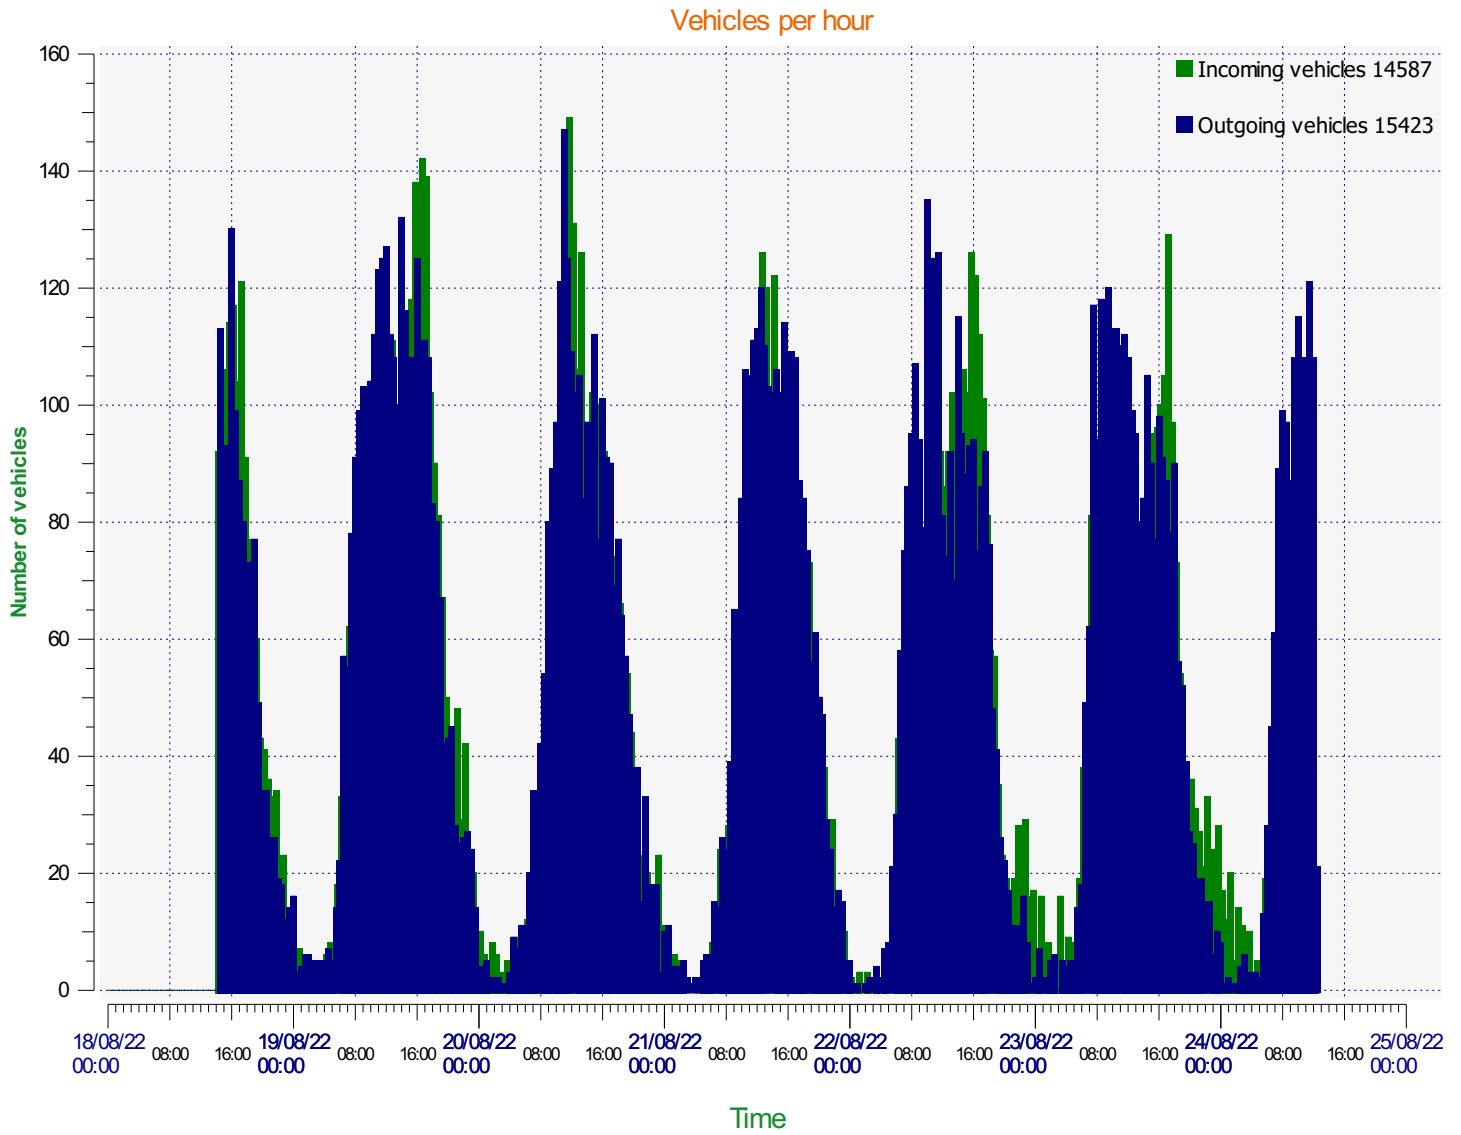

Location:

Comments:

Start date: Thursday, August 18, 2022 12:00 AM
End date: Wednesday, August 24, 2022 12:00 PM

Location:

Comments:

Start date: Thursday, August 18, 2022 12:00 AM
End date: Wednesday, August 24, 2022 12:00 PM

Location:

Comments:

Start date: Thursday, August 18, 2022 12:00 AM
End date: Wednesday, August 24, 2022 12:00 PM

Location:

Comments:

Outgoing vehicles

Start date: Thursday, August 18, 2022 12:00 AM
End date: Wednesday, August 24, 2022 12:00 PM

Location:

Comments:

Speed percentiles (incoming)

V30: 34.00Mph **V50:** 36.00Mph **V85:** 39.00Mph

Start date: Thursday, August 18, 2022 12:00 AM
End date: Wednesday, August 24, 2022 12:00 PM

Location:

Comments:

Speed percentile(outgoing)

V30: 33.00Mph **V50:** 35.00Mph **V85:** 41.00Mph

Start date: Thursday, August 18, 2022 12:00 AM
End date: Wednesday, August 24, 2022 12:00 PM

Location:

Comments: