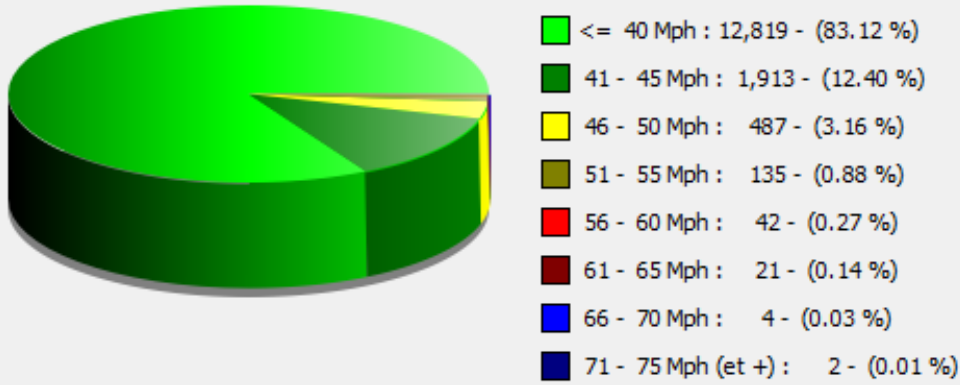

Outgoing vehicles

Start date: Thursday, August 18, 2022 12:00 AM
End date: Wednesday, August 24, 2022 12:00 PM

Location:

Comments: