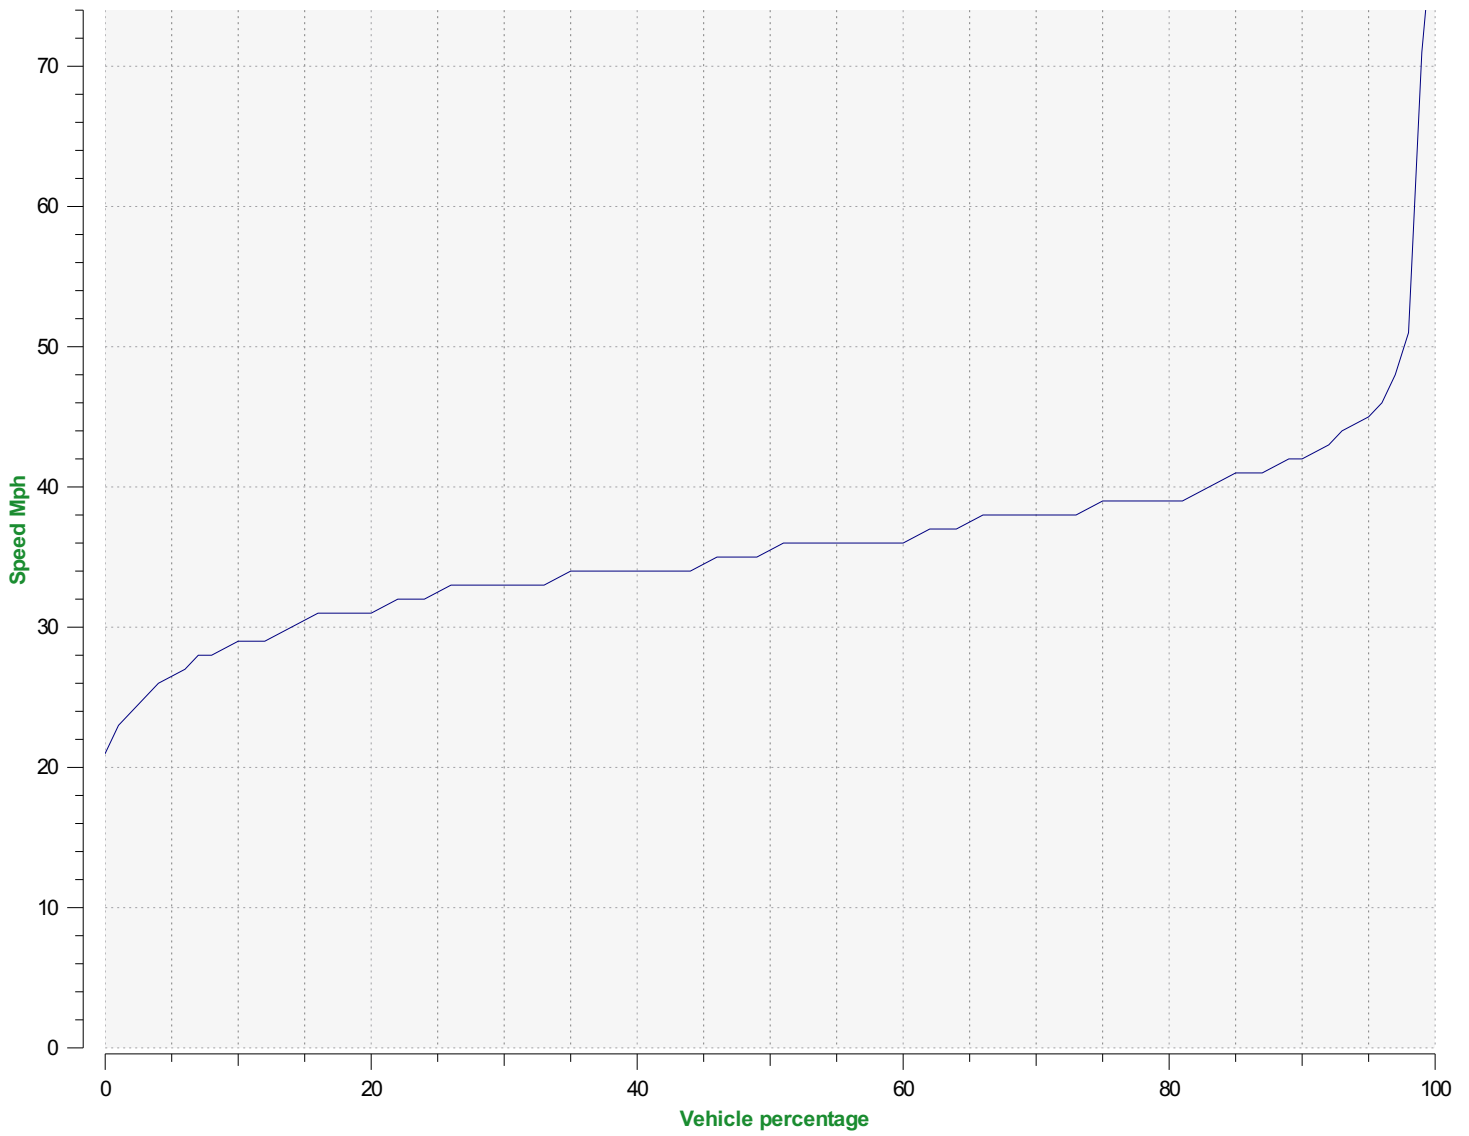

Location:

Comments:

Start date: Thursday, August 18, 2022 12:00 AM
End date: Wednesday, August 24, 2022 12:00 PM

Location:

Comments:

Outgoing vehicles

Start date: Thursday, August 18, 2022 12:00 AM
End date: Wednesday, August 24, 2022 12:00 PM

Location:

Comments:

Speed percentiles (incoming)

V30: 34.00Mph **V50:** 36.00Mph **V85:** 39.00Mph

Start date: Thursday, August 18, 2022 12:00 AM
End date: Wednesday, August 24, 2022 12:00 PM

Location:

Comments:

Speed percentile(outgoing)

V30: 33.00Mph **V50:** 35.00Mph **V85:** 41.00Mph

Start date: Thursday, August 18, 2022 12:00 AM
End date: Wednesday, August 24, 2022 12:00 PM

Location:

Comments: