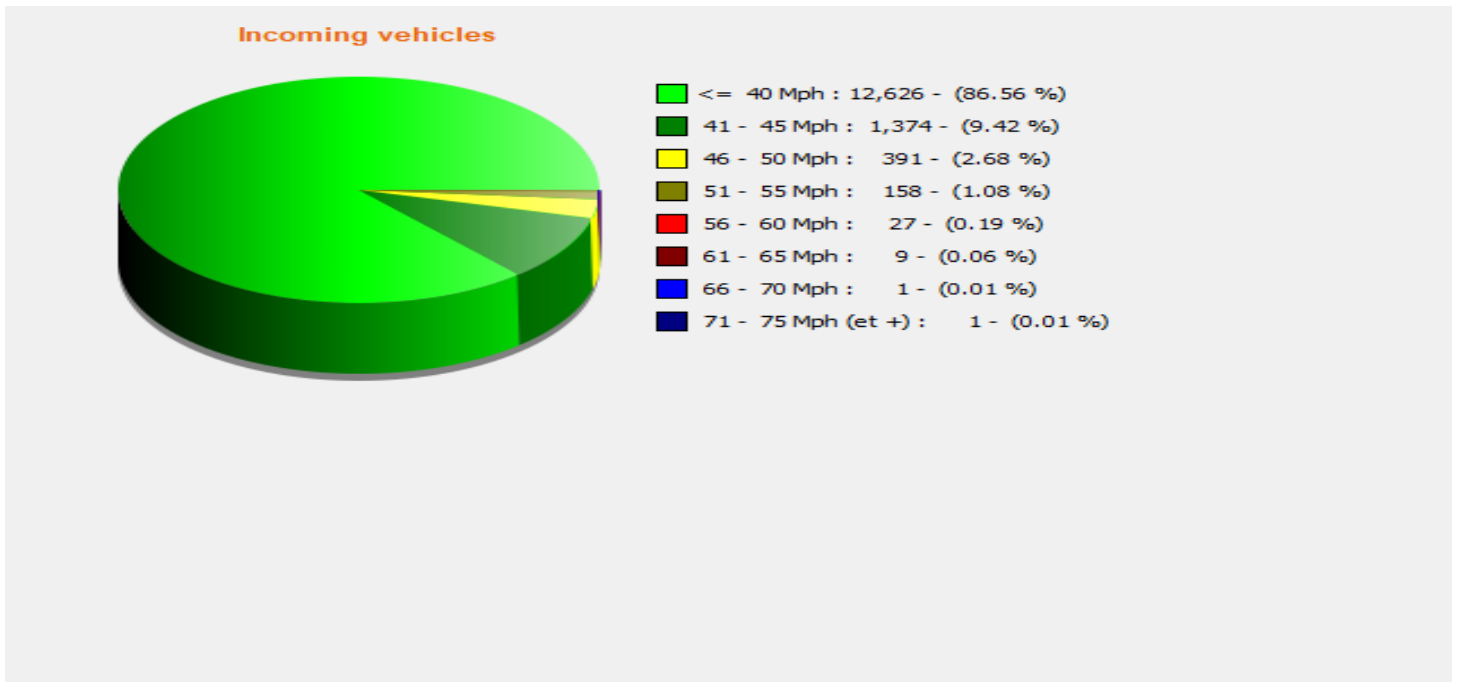

Location:

Comments:

Start date: Thursday, August 18, 2022 12:00 AM
End date: Wednesday, August 24, 2022 12:00 PM

Location:

Comments:

Outgoing vehicles

Start date: Thursday, August 18, 2022 12:00 AM
End date: Wednesday, August 24, 2022 12:00 PM