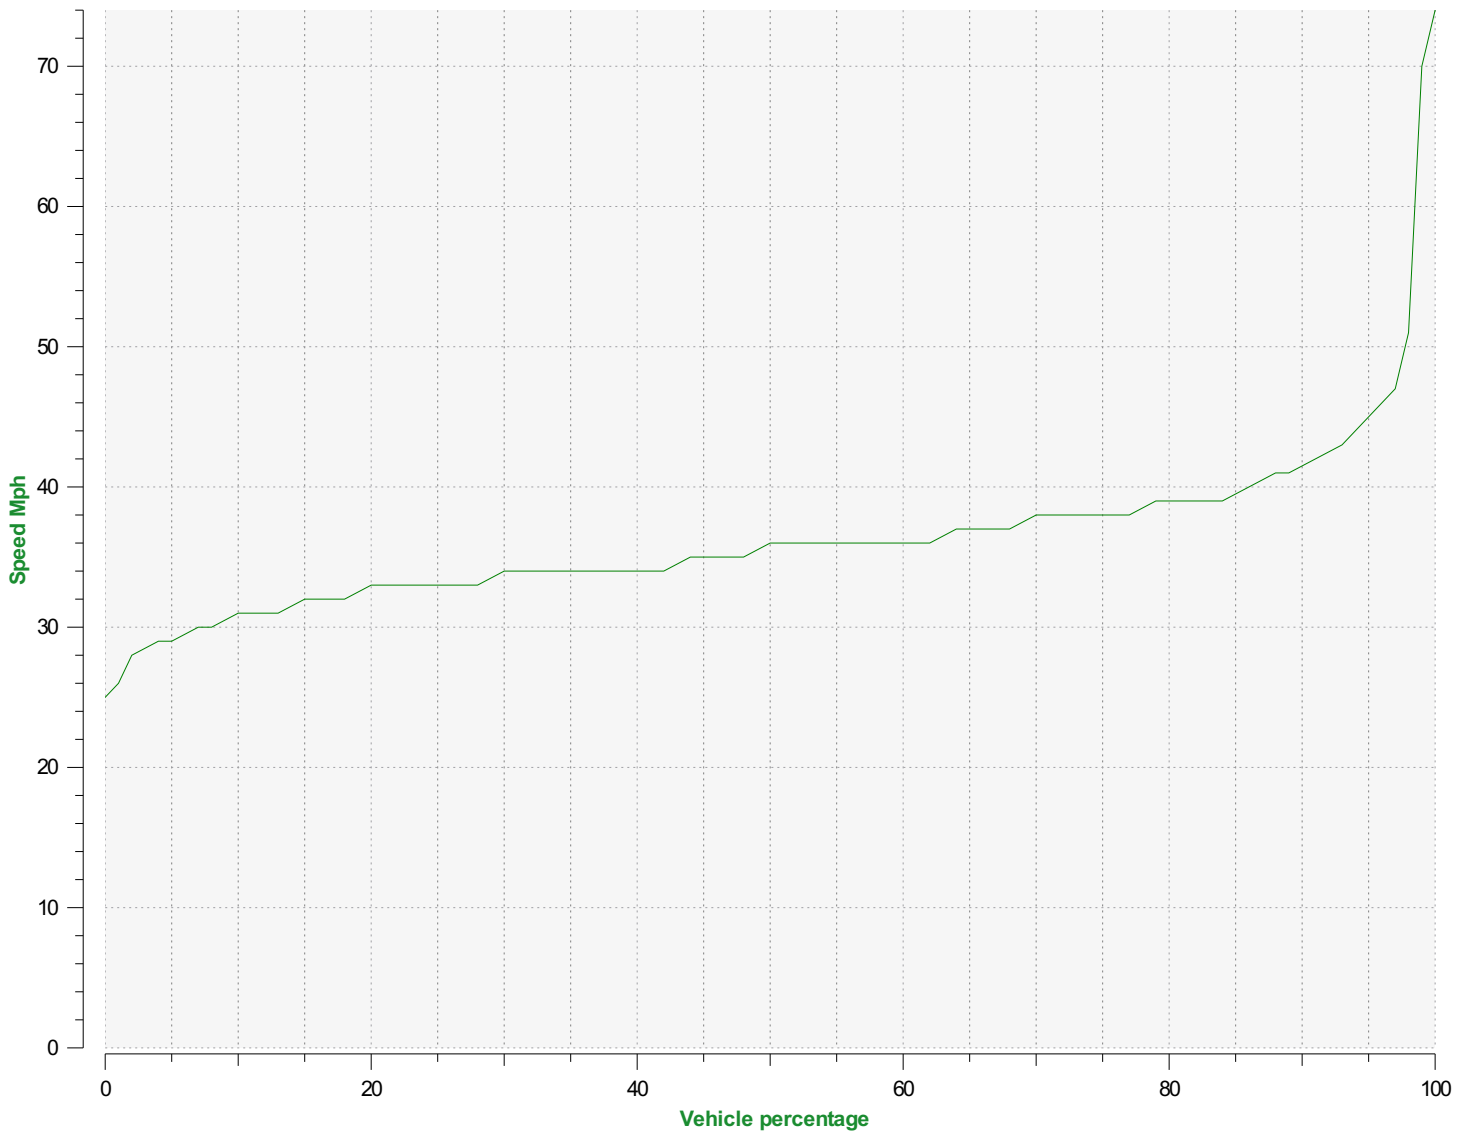

Location:

Comments:

Start date: Thursday, August 18, 2022 12:00 AM
End date: Wednesday, August 24, 2022 12:00 PM

Location:

Comments:

Outgoing vehicles

Start date: Thursday, August 18, 2022 12:00 AM
End date: Wednesday, August 24, 2022 12:00 PM

Location:

Comments:

Speed percentiles (incoming)

V30: 34.00Mph **V50:** 36.00Mph **V85:** 39.00Mph

Start date: Thursday, August 18, 2022 12:00 AM
End date: Wednesday, August 24, 2022 12:00 PM

Location:

Comments: