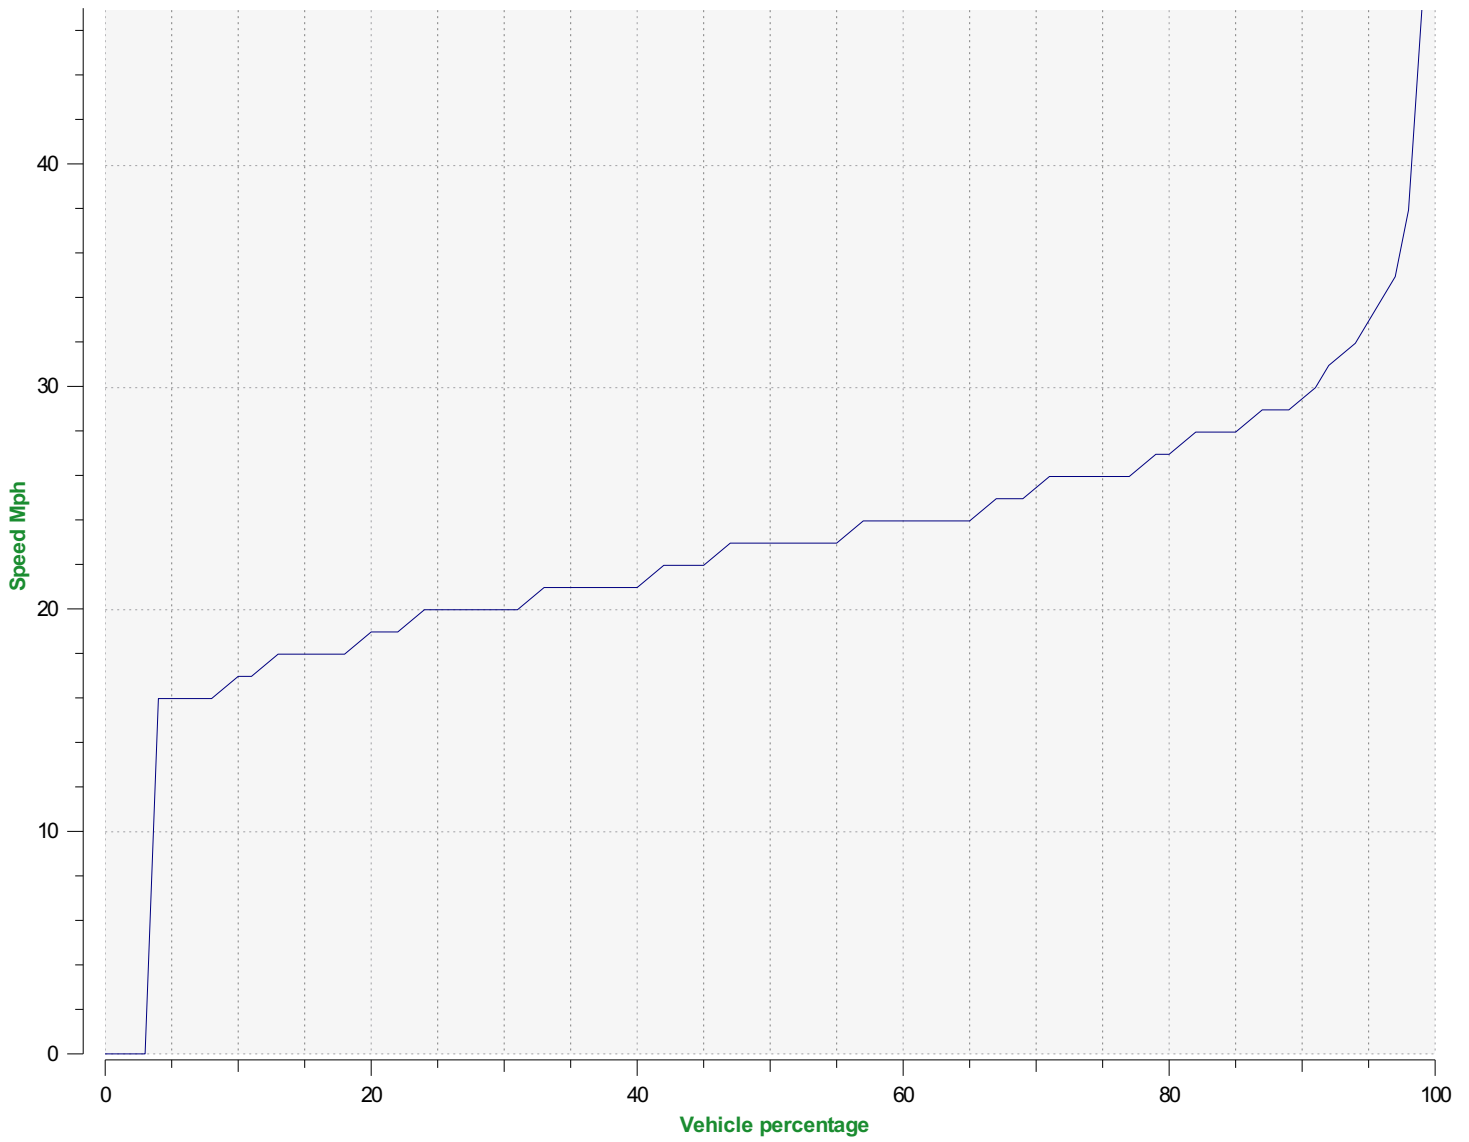

Location: The Goodens

Comments:

Start date: Sunday, September 3, 2023 12:00 PM
End date: Sunday, September 10, 2023 12:00 PM

Location: The Goodens

Comments:

Outgoing vehicles

Start date: Sunday, September 3, 2023 12:00 PM
End date: Sunday, September 10, 2023 12:00 PM

Location: The Goodens

Comments:

Speed percentiles (incoming)

V30: 19.00Mph **V50:** 21.00Mph **V85:** 26.00Mph

Start date: Sunday, September 3, 2023 12:00 PM
End date: Sunday, September 10, 2023 12:00 PM

Location: The Goodens

Comments:

Speed percentile(outgoing)

V30: 20.00Mph **V50:** 23.00Mph **V85:** 28.00Mph

Start date: Sunday, September 3, 2023 12:00 PM
End date: Sunday, September 10, 2023 12:00 PM

Location: The Goodens

Comments: