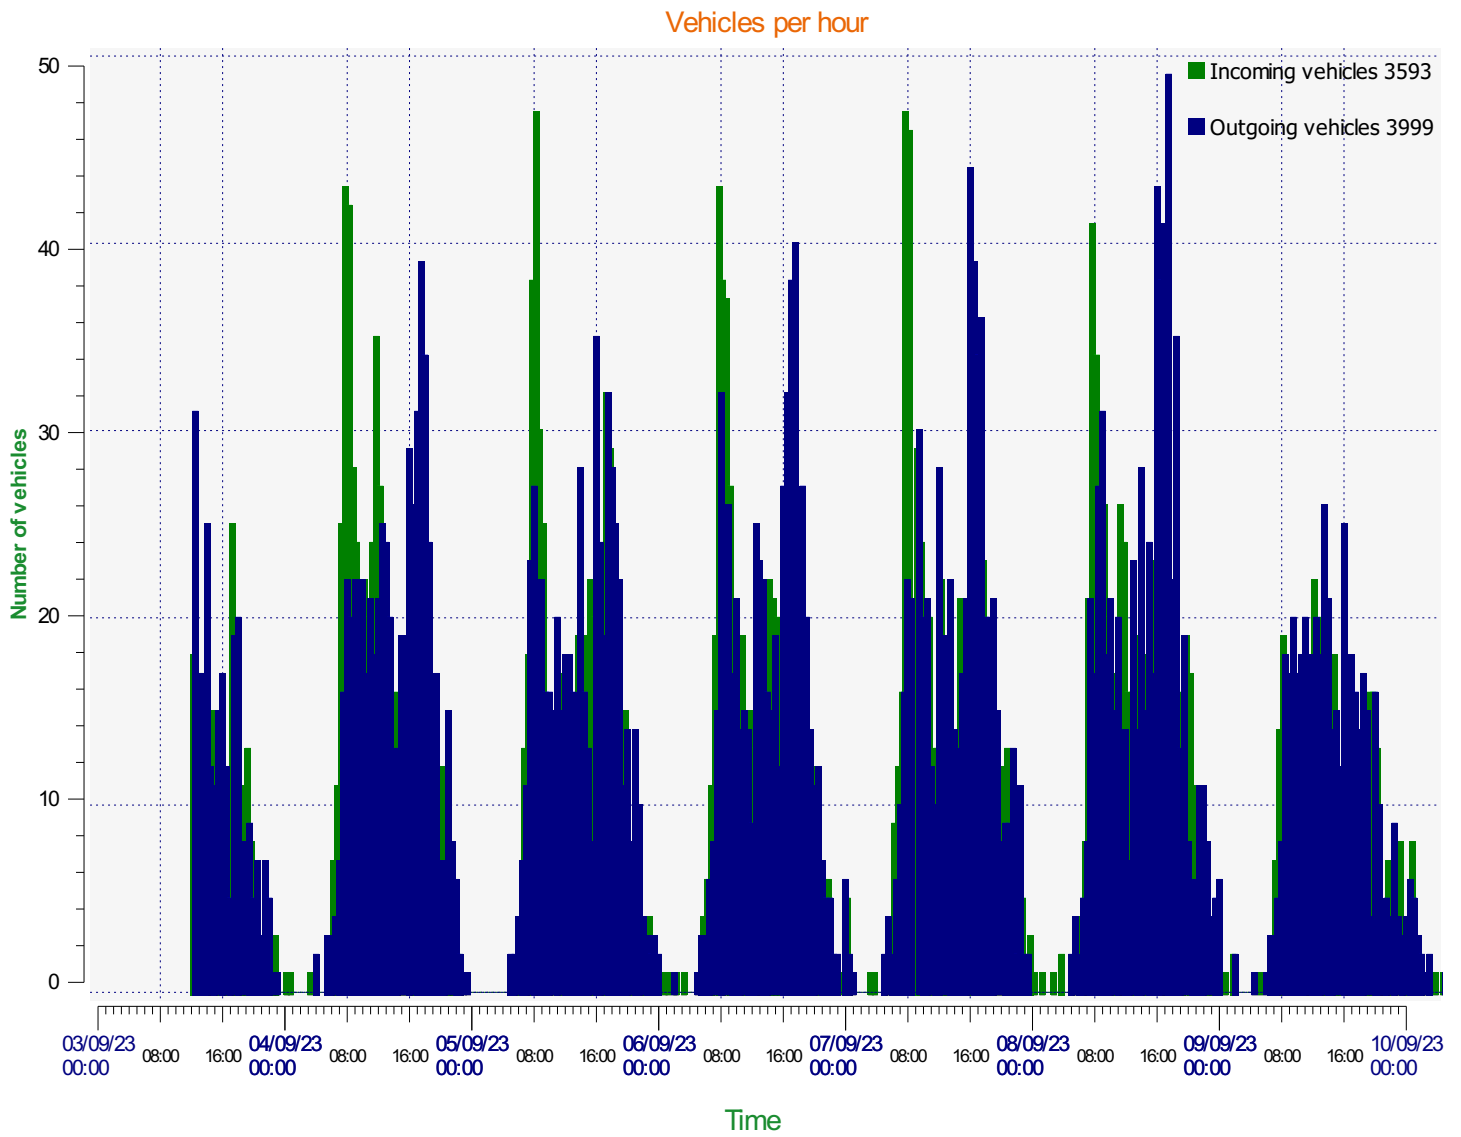

Location: The Goodens

Comments:

Start date: Sunday, September 3, 2023 12:00 PM
End date: Sunday, September 10, 2023 12:00 PM

Location: The Goodens

Comments:

Start date: Sunday, September 3, 2023 12:00 PM
End date: Sunday, September 10, 2023 12:00 PM

Location: The Goodens

Comments:

Start date: Sunday, September 3, 2023 12:00 PM
End date: Sunday, September 10, 2023 12:00 PM

Location: The Goodens

Comments:

Outgoing vehicles

Start date: Sunday, September 3, 2023 12:00 PM
End date: Sunday, September 10, 2023 12:00 PM

Location: The Goodens

Comments:

Speed percentiles (incoming)

V30: 19.00Mph **V50:** 21.00Mph **V85:** 26.00Mph

Start date: Sunday, September 3, 2023 12:00 PM
End date: Sunday, September 10, 2023 12:00 PM

Location: The Goodens

Comments:

Speed percentile(outgoing)

V30: 20.00Mph **V50:** 23.00Mph **V85:** 28.00Mph

Start date: Sunday, September 3, 2023 12:00 PM
End date: Sunday, September 10, 2023 12:00 PM

Location: The Goodens

Comments: