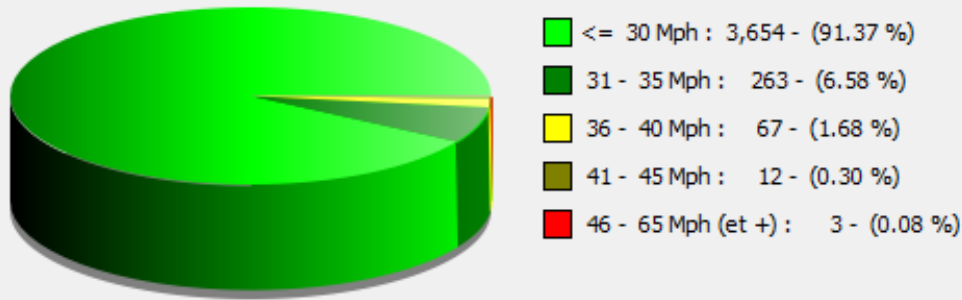

Outgoing vehicles

Start date: Sunday, September 3, 2023 12:00 PM
End date: Sunday, September 10, 2023 12:00 PM

Location: The Goodens

Comments: