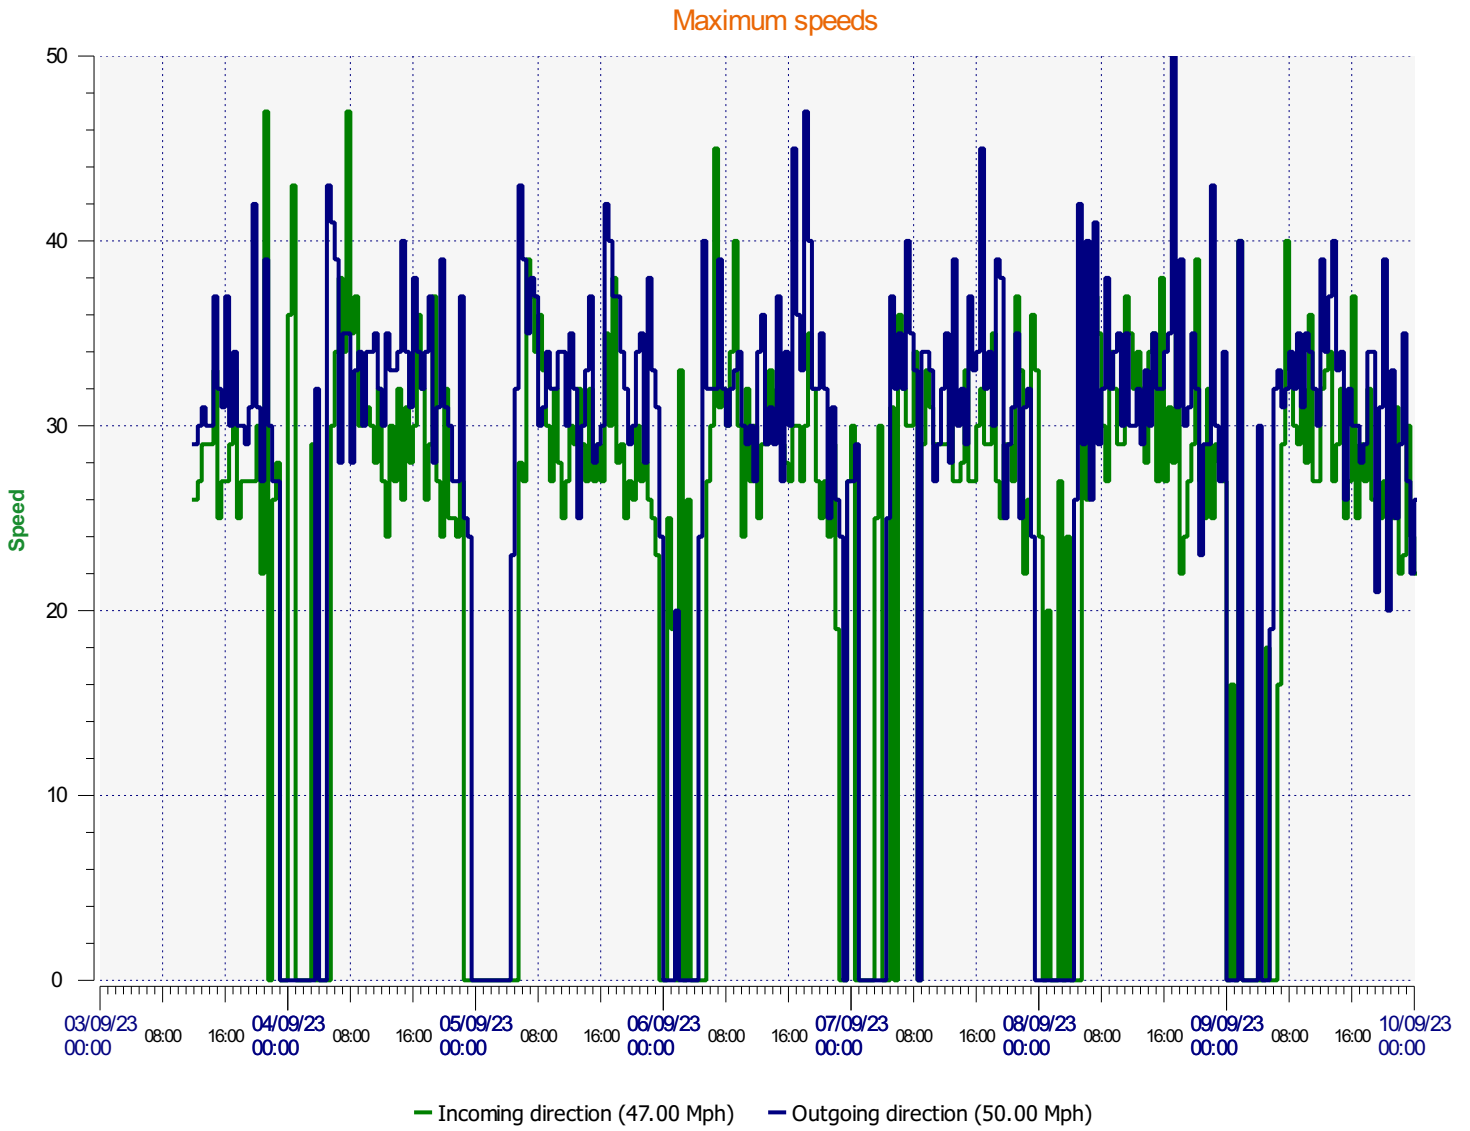

Location: The Goodens

Comments:

Start date: Sunday, September 3, 2023 12:00 PM
End date: Sunday, September 10, 2023 12:00 PM

Location: The Goodens

Comments:

Start date: Sunday, September 3, 2023 12:00 PM
End date: Sunday, September 10, 2023 12:00 PM

Location: The Goodens

Comments:

Start date: Sunday, September 3, 2023 12:00 PM
End date: Sunday, September 10, 2023 12:00 PM

Location: The Goodens

Comments:

Outgoing vehicles

Start date: Sunday, September 3, 2023 12:00 PM
End date: Sunday, September 10, 2023 12:00 PM

Location: The Goodens

Comments:

Speed percentiles (incoming)

V30: 19.00Mph **V50:** 21.00Mph **V85:** 26.00Mph

Start date: Sunday, September 3, 2023 12:00 PM
End date: Sunday, September 10, 2023 12:00 PM

Location: The Goodens

Comments:

Speed percentile(outgoing)

V30: 20.00Mph **V50:** 23.00Mph **V85:** 28.00Mph

Start date: Sunday, September 3, 2023 12:00 PM
End date: Sunday, September 10, 2023 12:00 PM

Location: The Goodens

Comments: