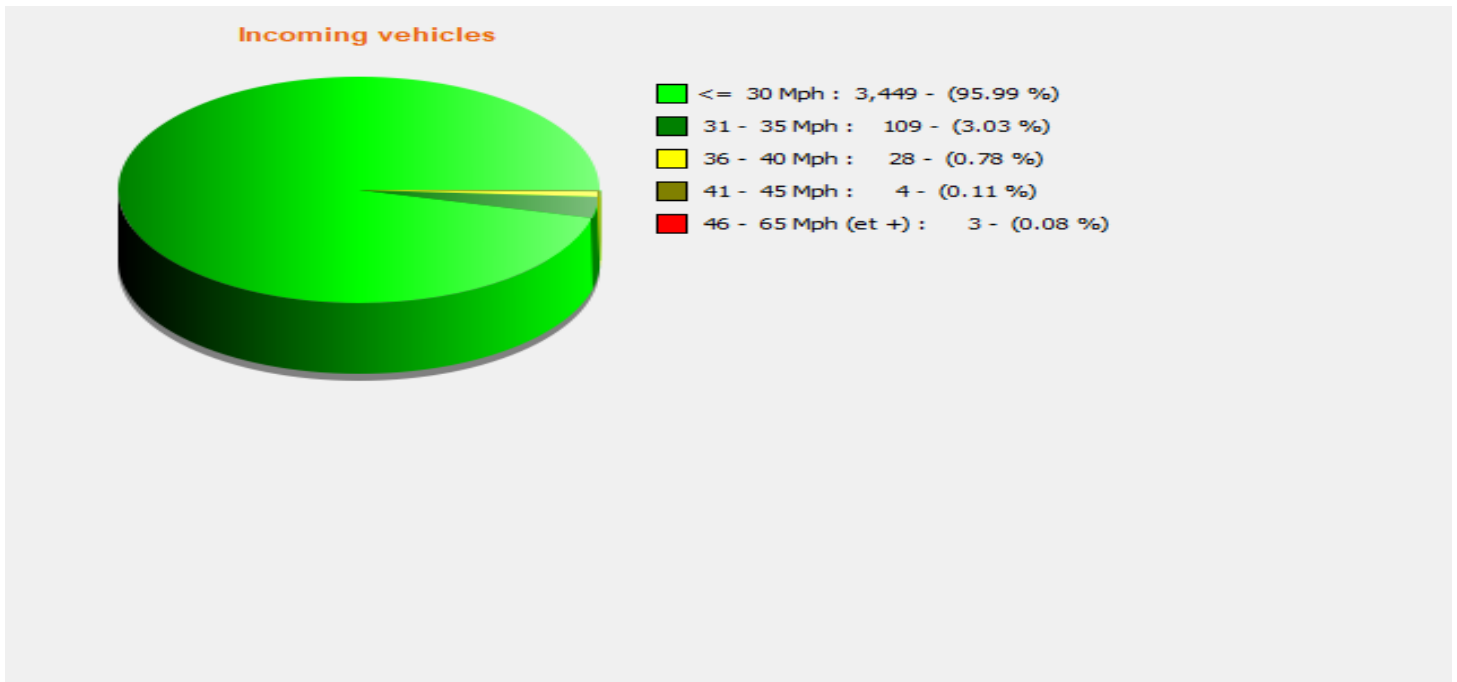

Location: The Goodens

Comments:

Start date: Sunday, September 3, 2023 12:00 PM
End date: Sunday, September 10, 2023 12:00 PM

Location: The Goodens

Comments:

Outgoing vehicles

Start date: Sunday, September 3, 2023 12:00 PM
End date: Sunday, September 10, 2023 12:00 PM