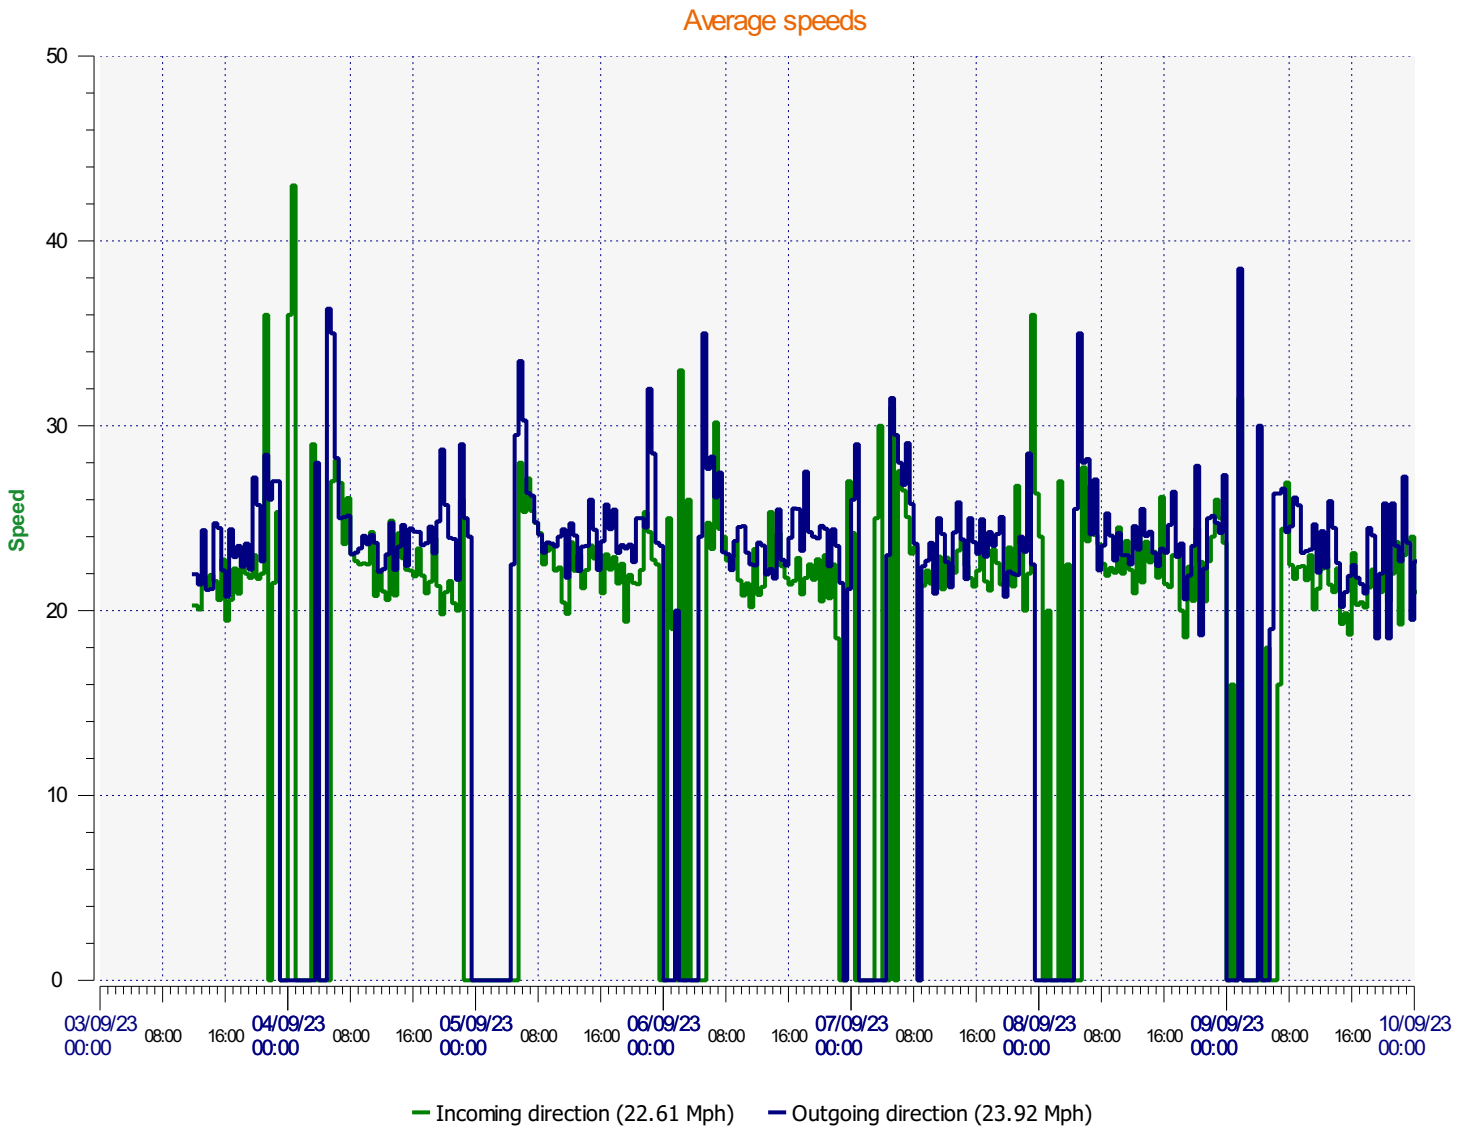

Start date: Sunday, September 3, 2023 12:00 PM
End date: Sunday, September 10, 2023 12:00 PM

Location: The Goodens

Comments: