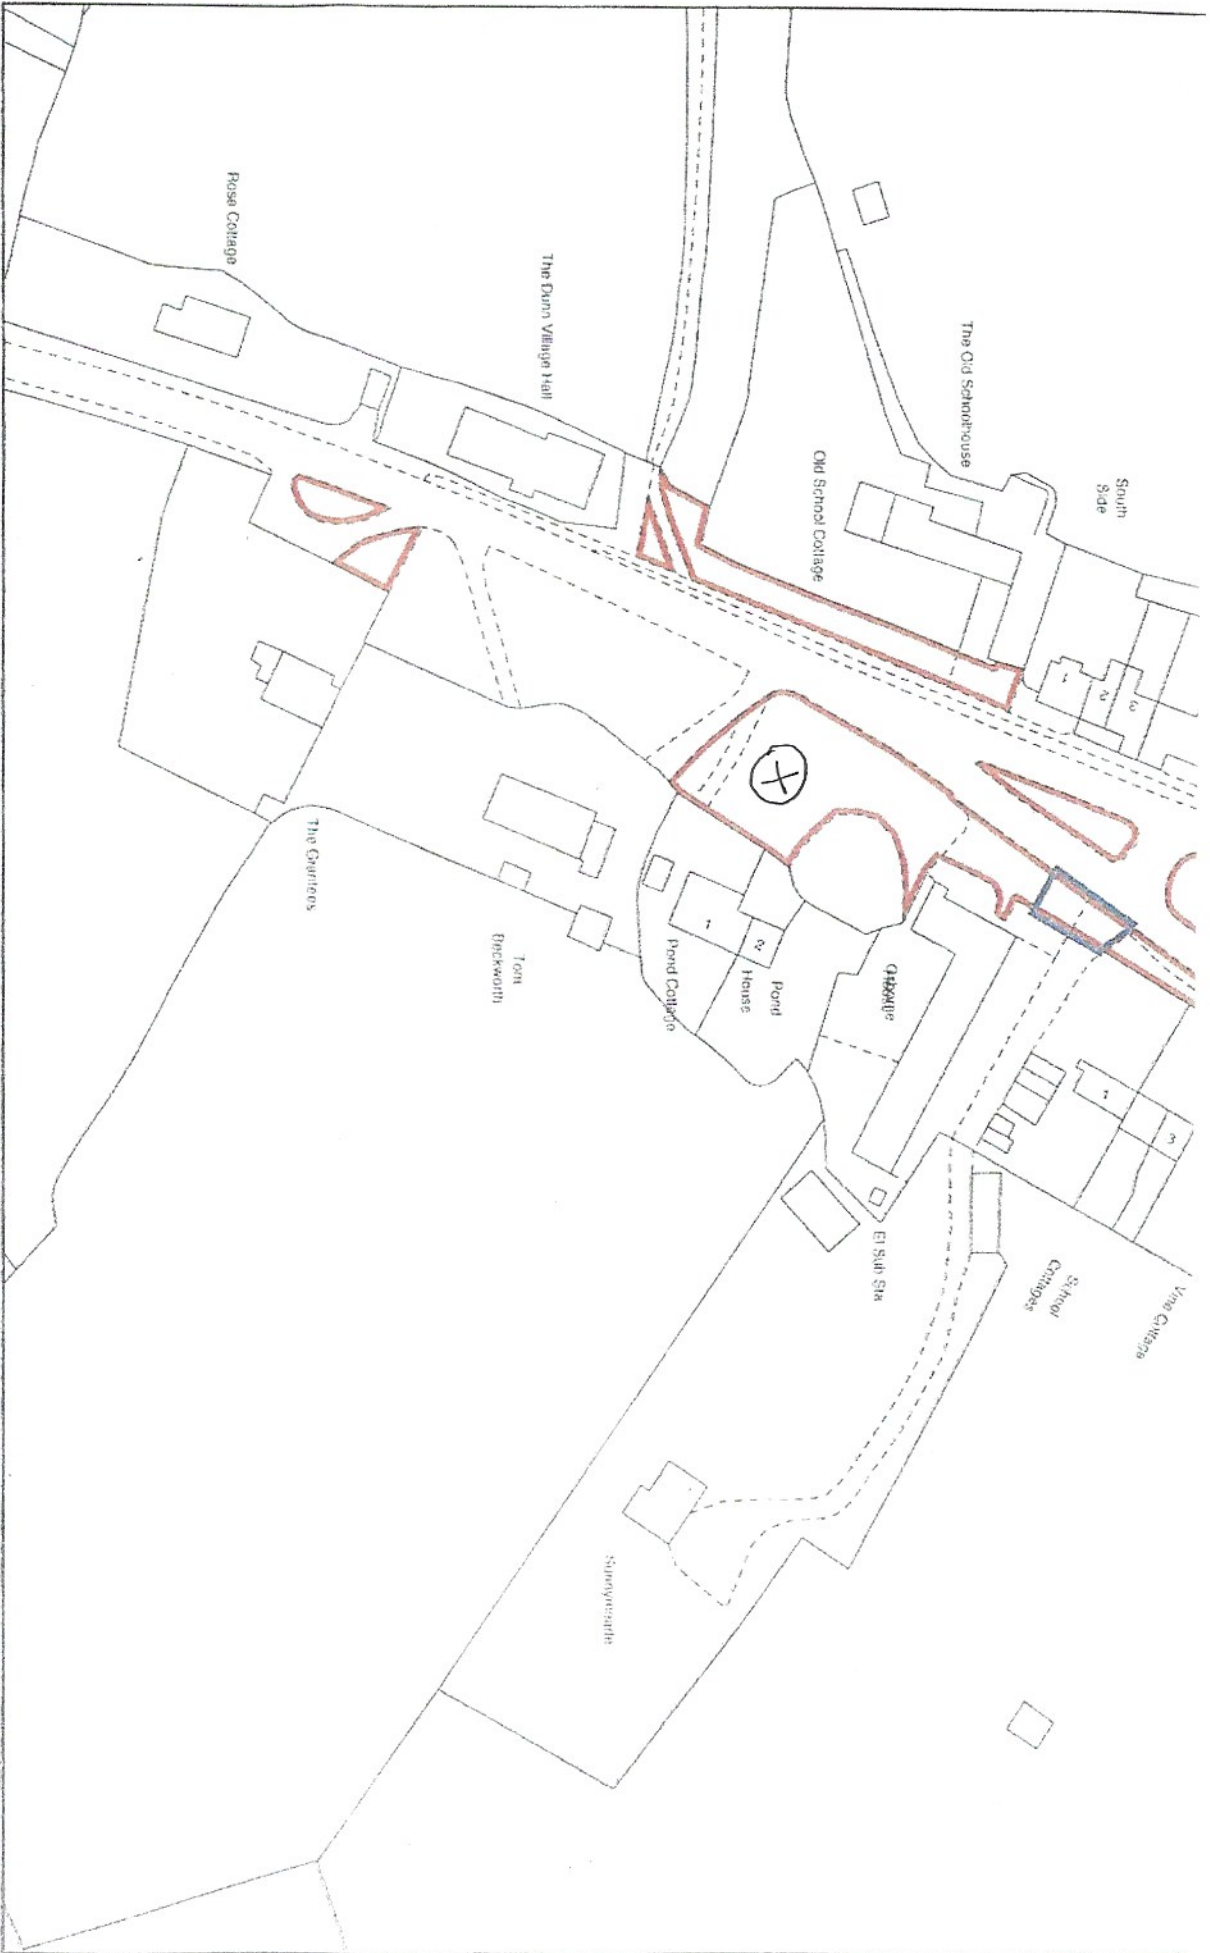

Title number **ESX359233**
Ordnance Survey map reference **TQ6218SE**
Scale **1:1250** enlarged from 1:2500
Administrative area **East Sussex: Wealden**

Land Registry
Official copy of
title plan

© Crown copyright and database rights 2014 Ordnance Survey 100026316.
You are not permitted to copy, sub-license, distribute or sell any of this data to third parties in any form.

This official copy issued on 17 September 2014 shows the state of this title plan on 17 September 2014 at 07:47:50. It is admissible in evidence to the same extent as the original (s.67 Land Registration Act 2002). This title plan shows the general position, not the exact line, of the boundaries. It may be subject to distortions in scale. Measurements scaled from this plan may not match measurements between the same points on the ground. See Land Registry Public Guide 19 - Title Plans and Boundaries. This title is dealt with by Land Registry, Coventry Office.