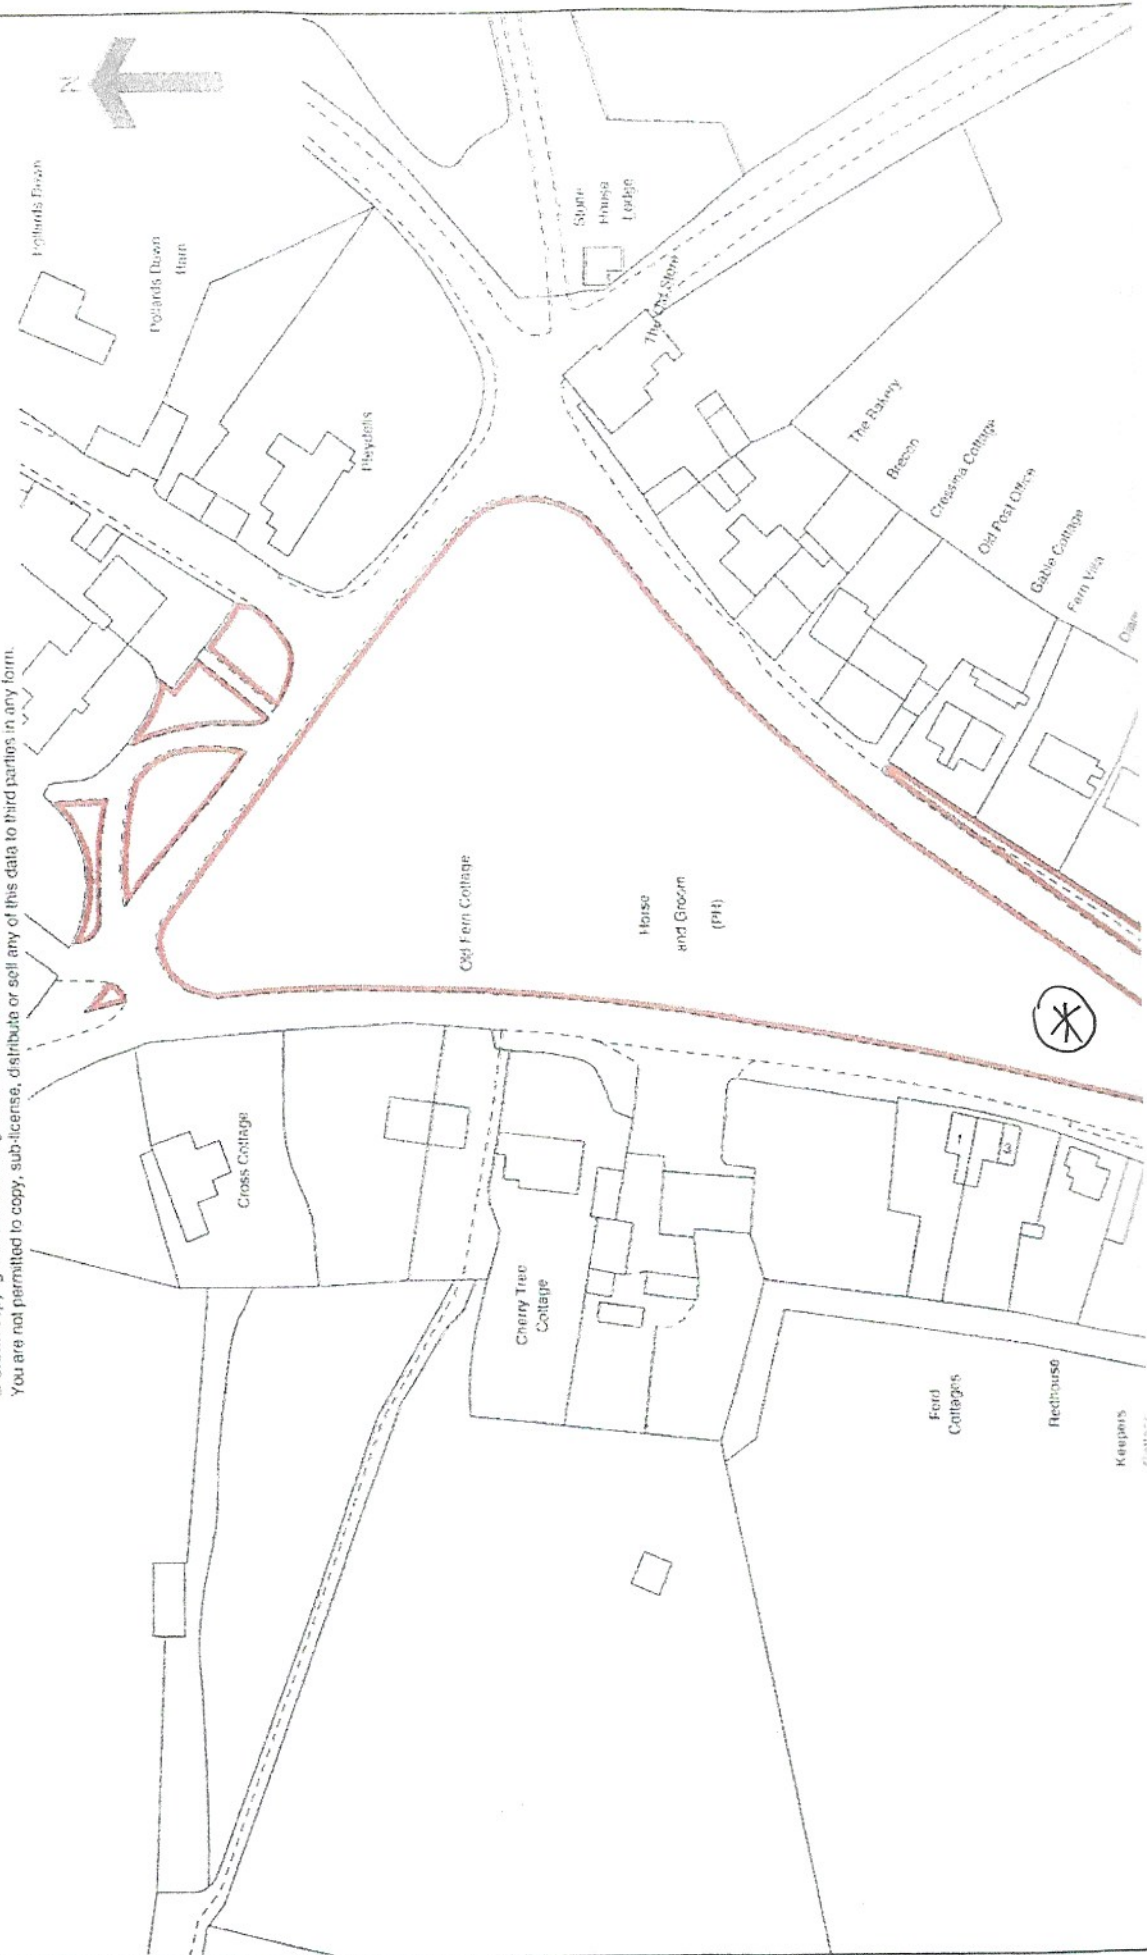

Title number **ESX359233**
Ordnance Survey map reference **TQ6218SE**
Scale **1:1250** enlarged from 1:2500
Administrative area **East Sussex: Wealden**

Land Registry
Official copy of
title plan

© Crown copyright and database rights 2014 Ordnance Survey 100026316.
You are not permitted to copy, sub-license, distribute or sell any of this data to third parties in any form.

This official copy issued on 17 September 2014 shows the state of this title plan on 17 September 2014 at 07:47:50. It is admissible in evidence to the same extent as the original (s.67 Land Registration Act 2002). This title plan shows the general position, not the exact line, of the boundaries. It may be subject to distortions in scale. Measurements scaled from this plan may not match measurements between the same points on the ground. See Land Registry Public Guide 19 - Title Plans and Boundaries. This title is dealt with by Land Registry, Coventry Office.