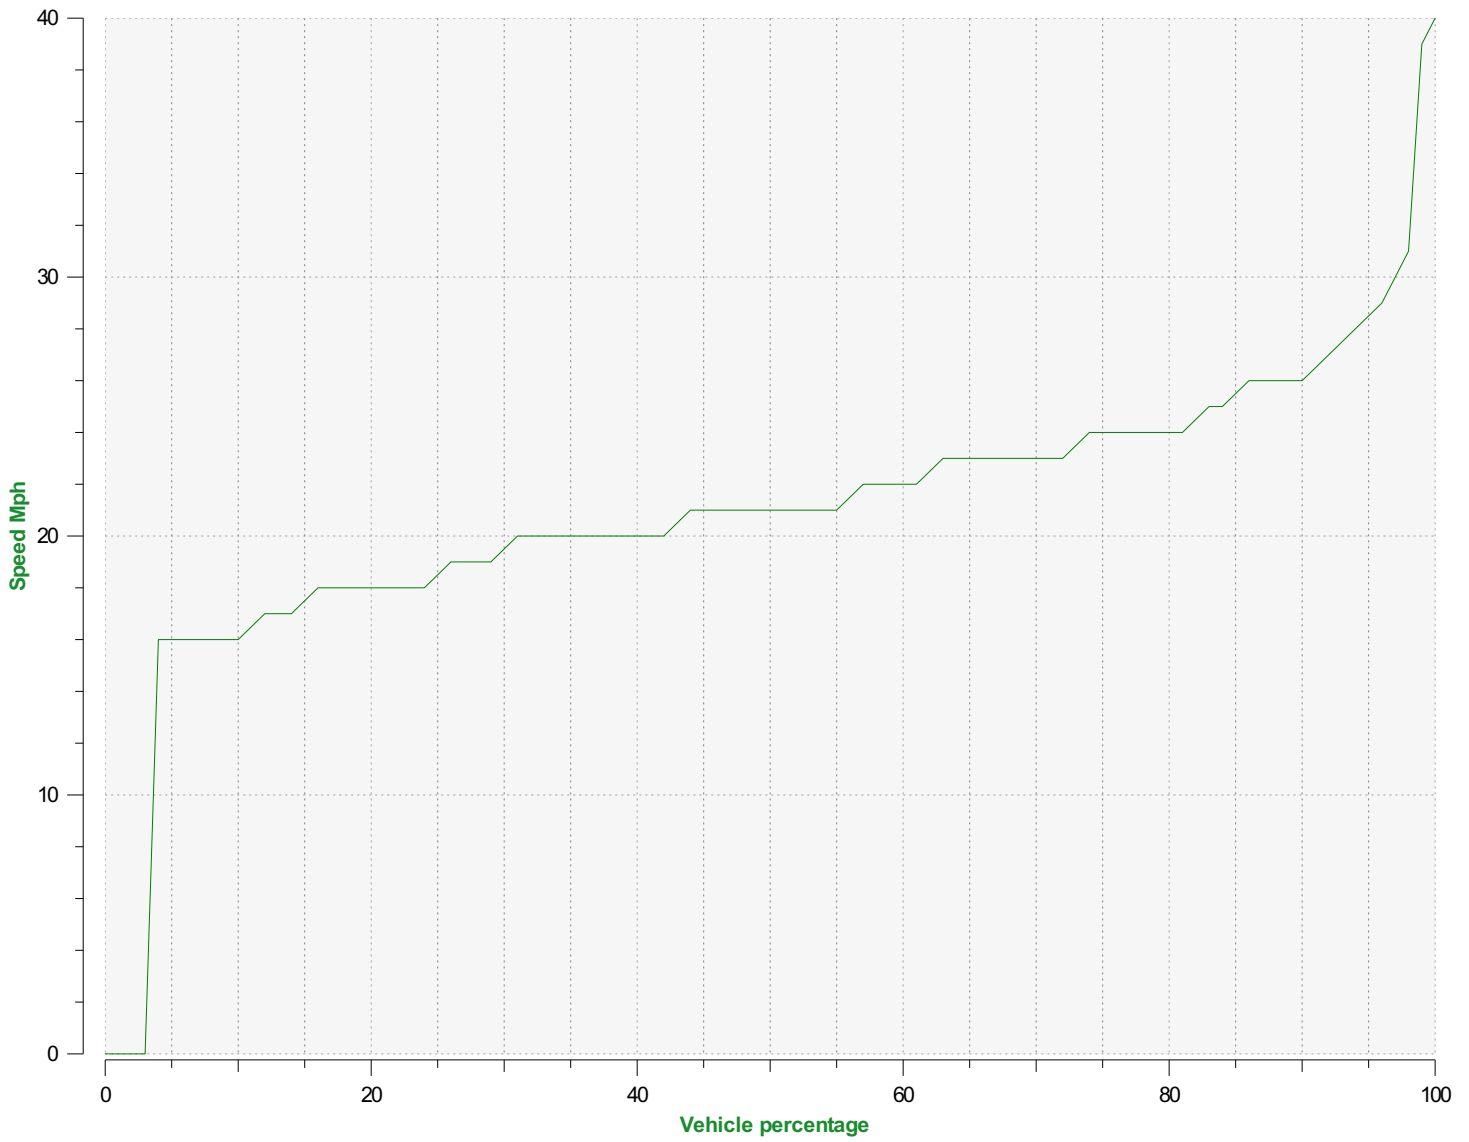

**Location:** North End

**Comments:** 30 mph

**Start date:** Saturday, November 4, 2023 12:00 PM  
**End date:** Saturday, November 11, 2023 12:00 PM

**Location:** North End

**Comments:** 30 mph

### Outgoing vehicles

**Start date:** Saturday, November 4, 2023 12:00 PM  
**End date:** Saturday, November 11, 2023 12:00 PM

**Location:** North End

**Comments:** 30 mph

**Speed percentiles (incoming)**

**V30:** 19.00Mph **V50:** 21.00Mph **V85:** 25.00Mph

**Start date:** Saturday, November 4, 2023 12:00 PM  
**End date:** Saturday, November 11, 2023 12:00 PM

**Location:** North End

**Comments:** 30 mph

**Speed percentile(outgoing)**

**V30:** 18.00Mph **V50:** 20.00Mph **V85:** 24.00Mph

**Start date:** Saturday, November 4, 2023 12:00 PM  
**End date:** Saturday, November 11, 2023 12:00 PM

**Location:** North End