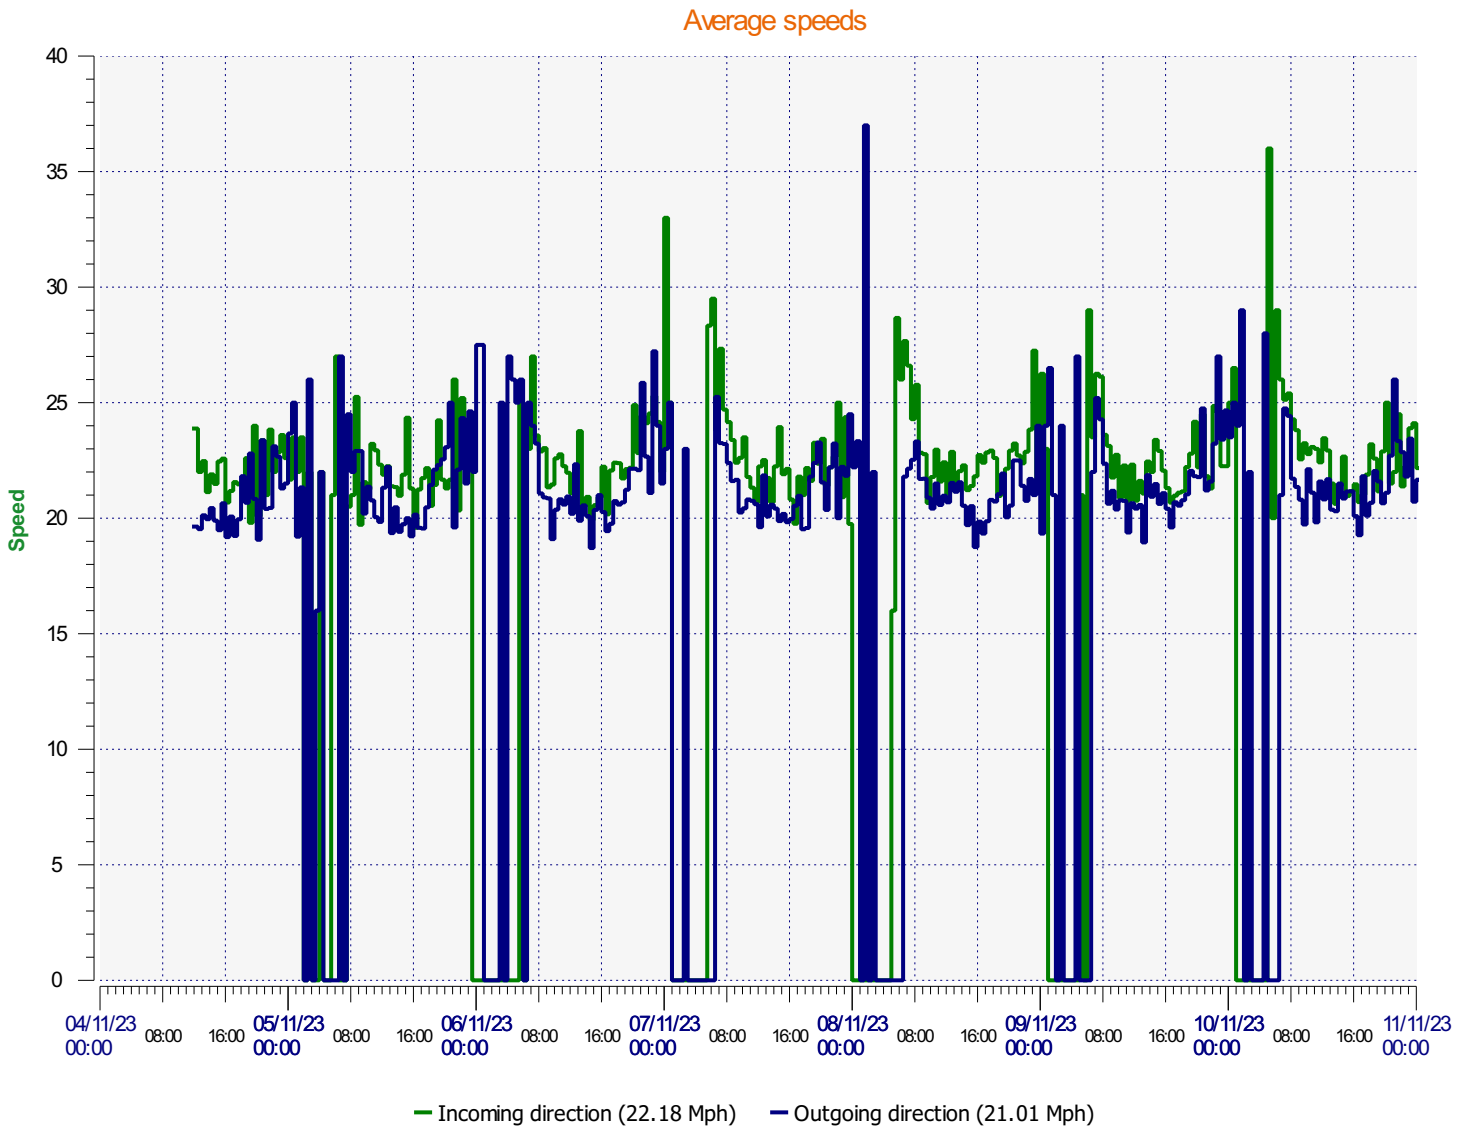

Start date: Saturday, November 4, 2023 12:00 PM
End date: Saturday, November 11, 2023 12:00 PM

Location: North End

Comments: 30 mph