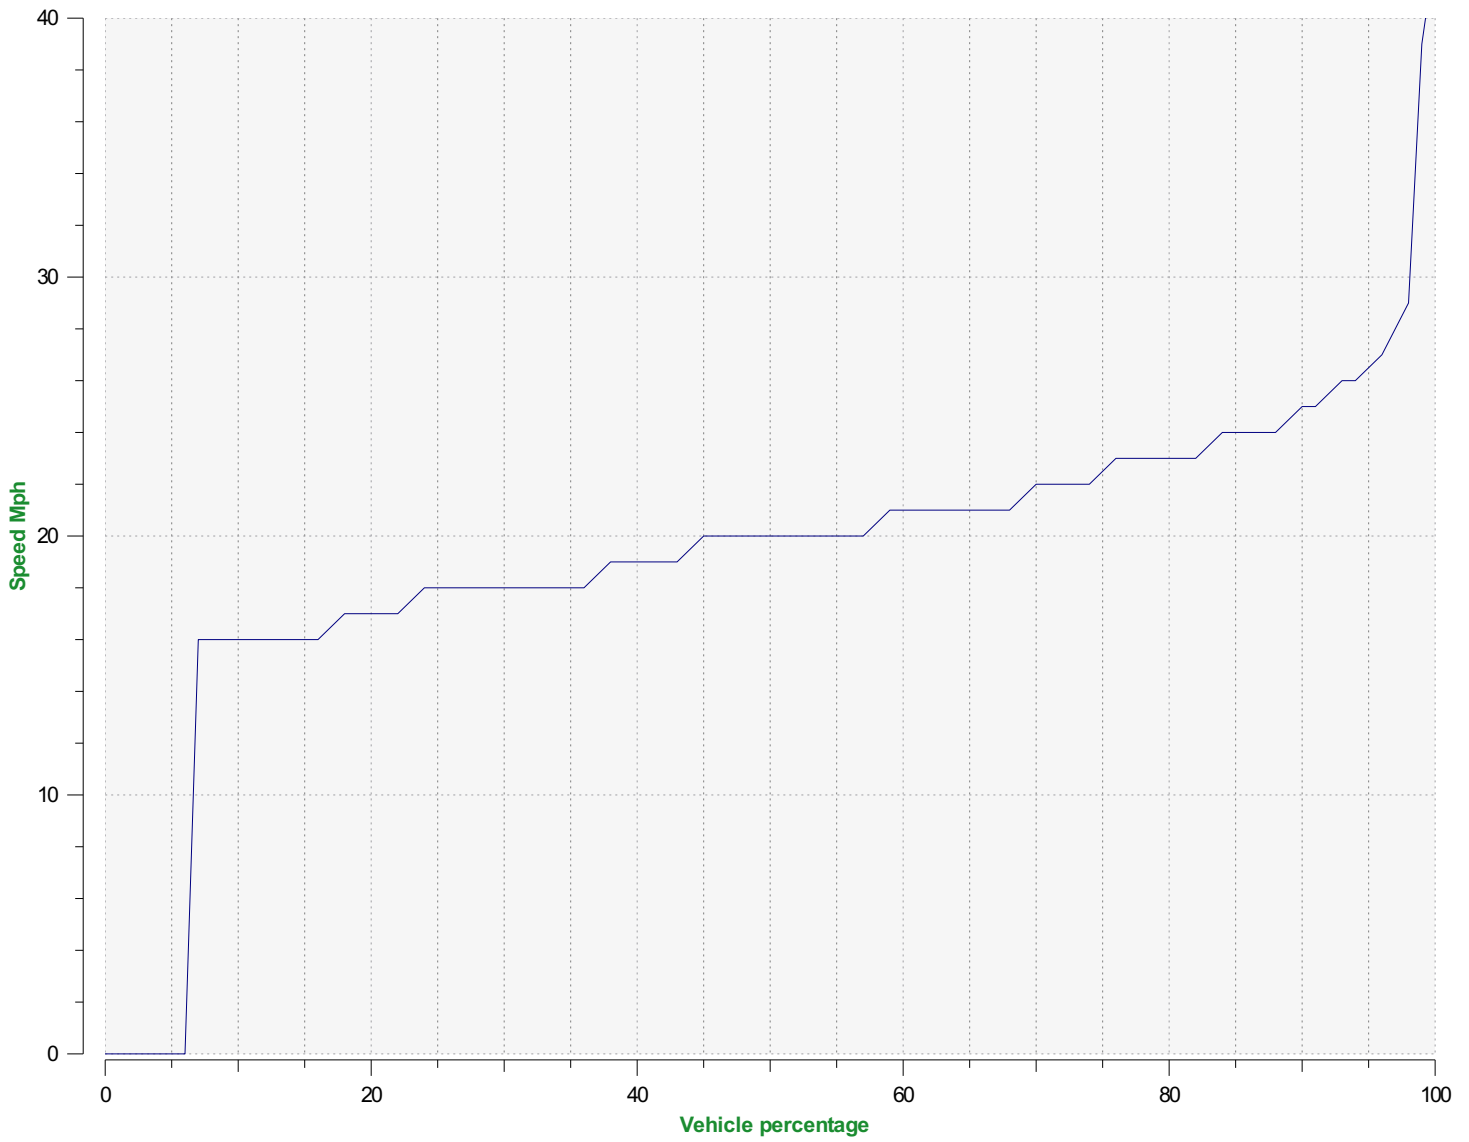

**Location:** North End

**Comments:** 30 mph

**Start date:** Saturday, November 4, 2023 12:00 PM  
**End date:** Saturday, November 11, 2023 12:00 PM

**Location:** North End

**Comments:** 30 mph

### Outgoing vehicles

**Start date:** Saturday, November 4, 2023 12:00 PM  
**End date:** Saturday, November 11, 2023 12:00 PM

**Location:** North End

**Comments:** 30 mph

**Speed percentiles (incoming)**

**V30:** 19.00Mph **V50:** 21.00Mph **V85:** 25.00Mph

**Start date:** Saturday, November 4, 2023 12:00 PM  
**End date:** Saturday, November 11, 2023 12:00 PM

**Location:** North End

**Comments:** 30 mph

**Speed percentile(outgoing)**

**V30:** 18.00Mph **V50:** 20.00Mph **V85:** 24.00Mph

**Start date:** Saturday, November 4, 2023 12:00 PM  
**End date:** Saturday, November 11, 2023 12:00 PM

**Location:** North End