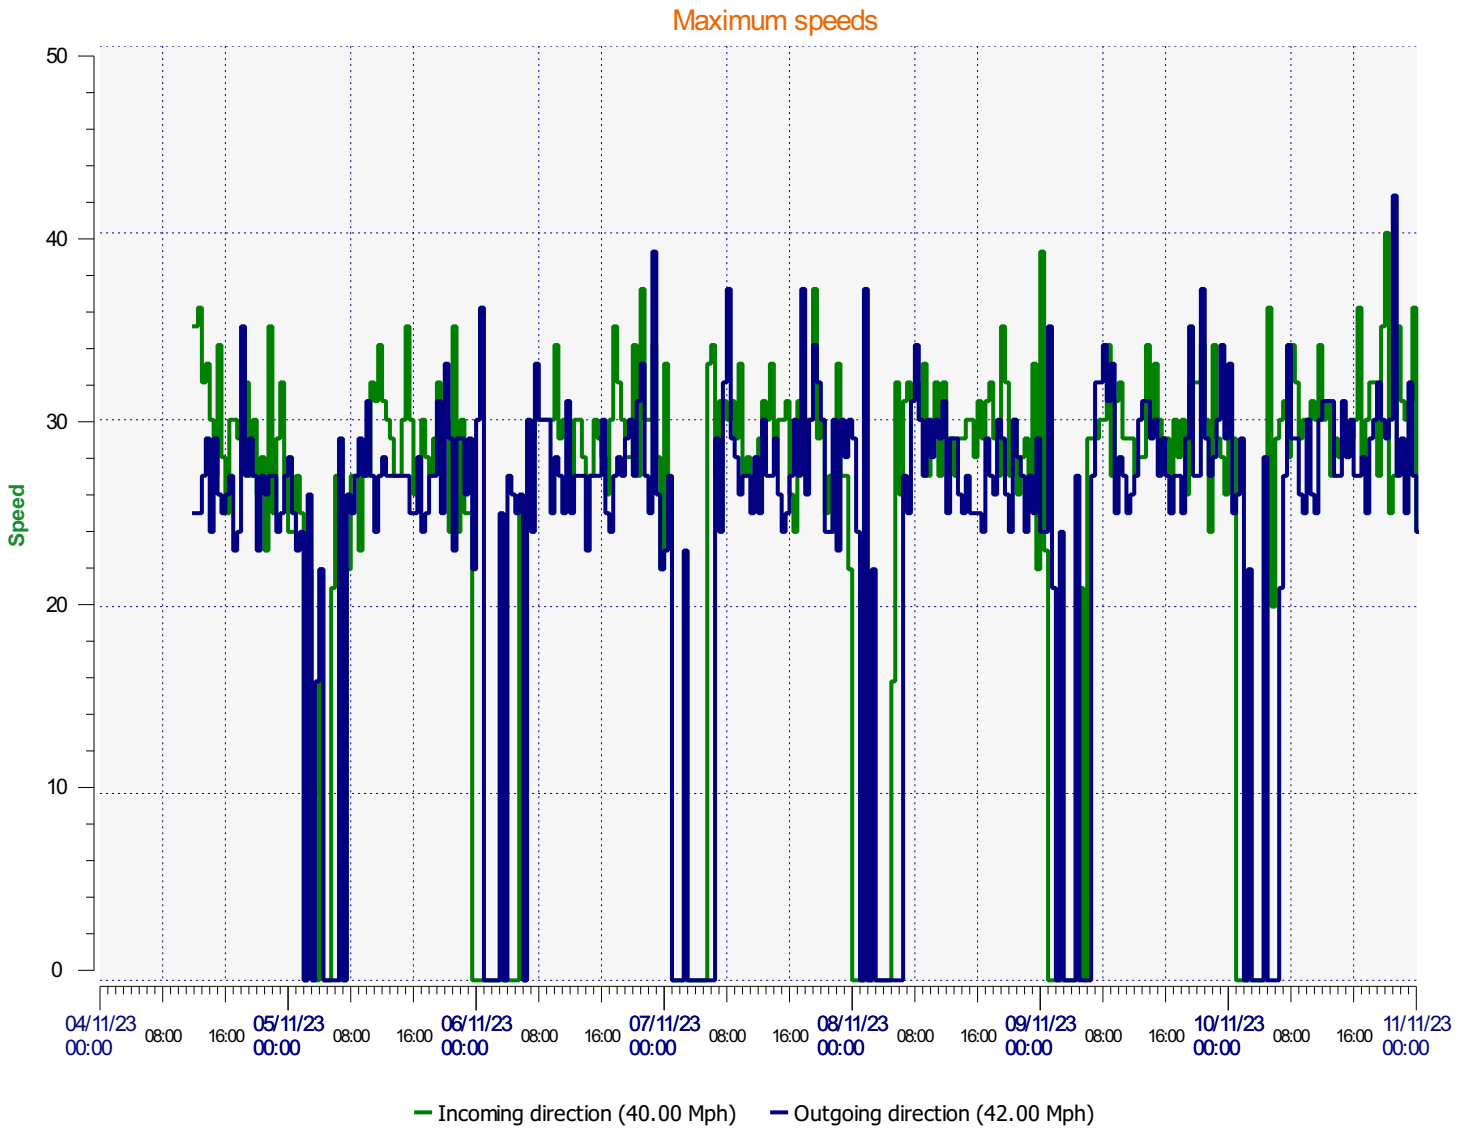

# Élan Cité

DÉTECTER • INFORMER • SÉCURISER

---

**Start date:** Saturday, November 4, 2023 12:00 PM  
**End date:** Saturday, November 11, 2023 12:00 PM

**Location:** North End

**Comments:** 30 mph

---

**Start date:** Saturday, November 4, 2023 12:00 PM  
**End date:** Saturday, November 11, 2023 12:00 PM

**Location:** North End

**Comments:** 30 mph

**Start date:** Saturday, November 4, 2023 12:00 PM  
**End date:** Saturday, November 11, 2023 12:00 PM

**Location:** North End

**Comments:** 30 mph

**Start date:** Saturday, November 4, 2023 12:00 PM  
**End date:** Saturday, November 11, 2023 12:00 PM

### Outgoing vehicles

**Start date:** Saturday, November 4, 2023 12:00 PM  
**End date:** Saturday, November 11, 2023 12:00 PM

**Location:** North End

**Comments:** 30 mph

**Speed percentiles (incoming)**

**Speed percentile(outgoing)**

**V30:** 18.00Mph **V50:** 20.00Mph **V85:** 24.00Mph

**Start date:** Saturday, November 4, 2023 12:00 PM  
**End date:** Saturday, November 11, 2023 12:00 PM

**Location:** North End