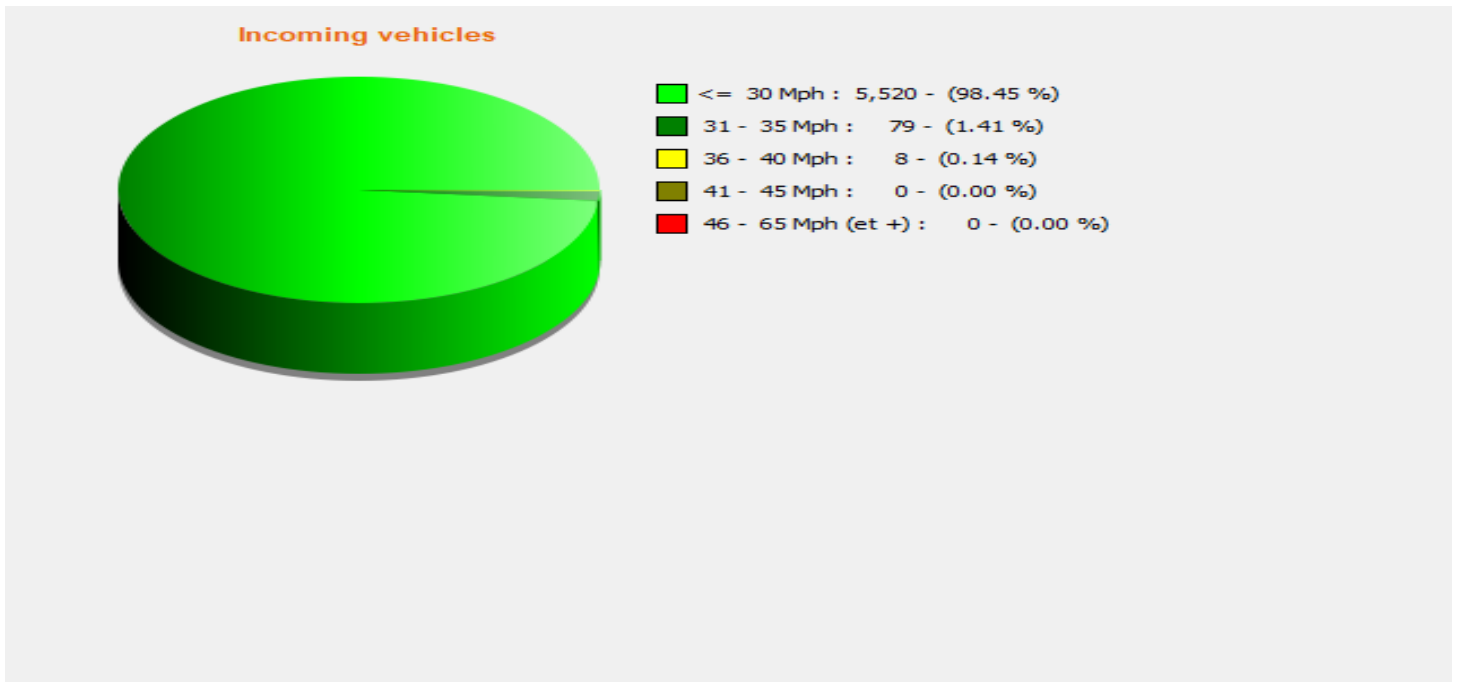

Start date: Saturday, November 4, 2023 12:00 PM
End date: Saturday, November 11, 2023 12:00 PM

Location: North End

Comments: 30 mph