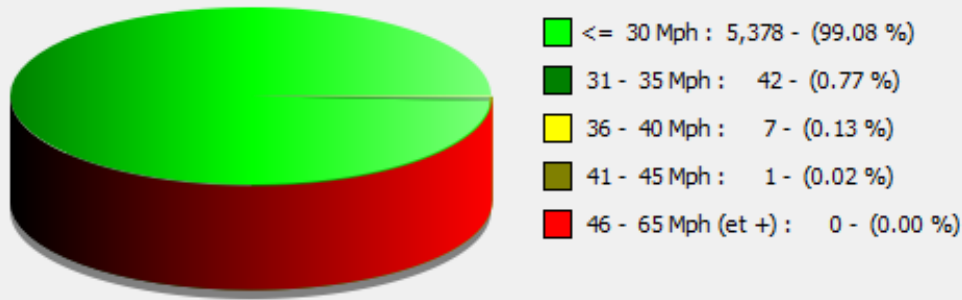

### Outgoing vehicles

**Start date:** Saturday, November 4, 2023 12:00 PM  
**End date:** Saturday, November 11, 2023 12:00 PM

**Location:** North End

**Comments:** 30 mph

**Speed percentiles (incoming)**