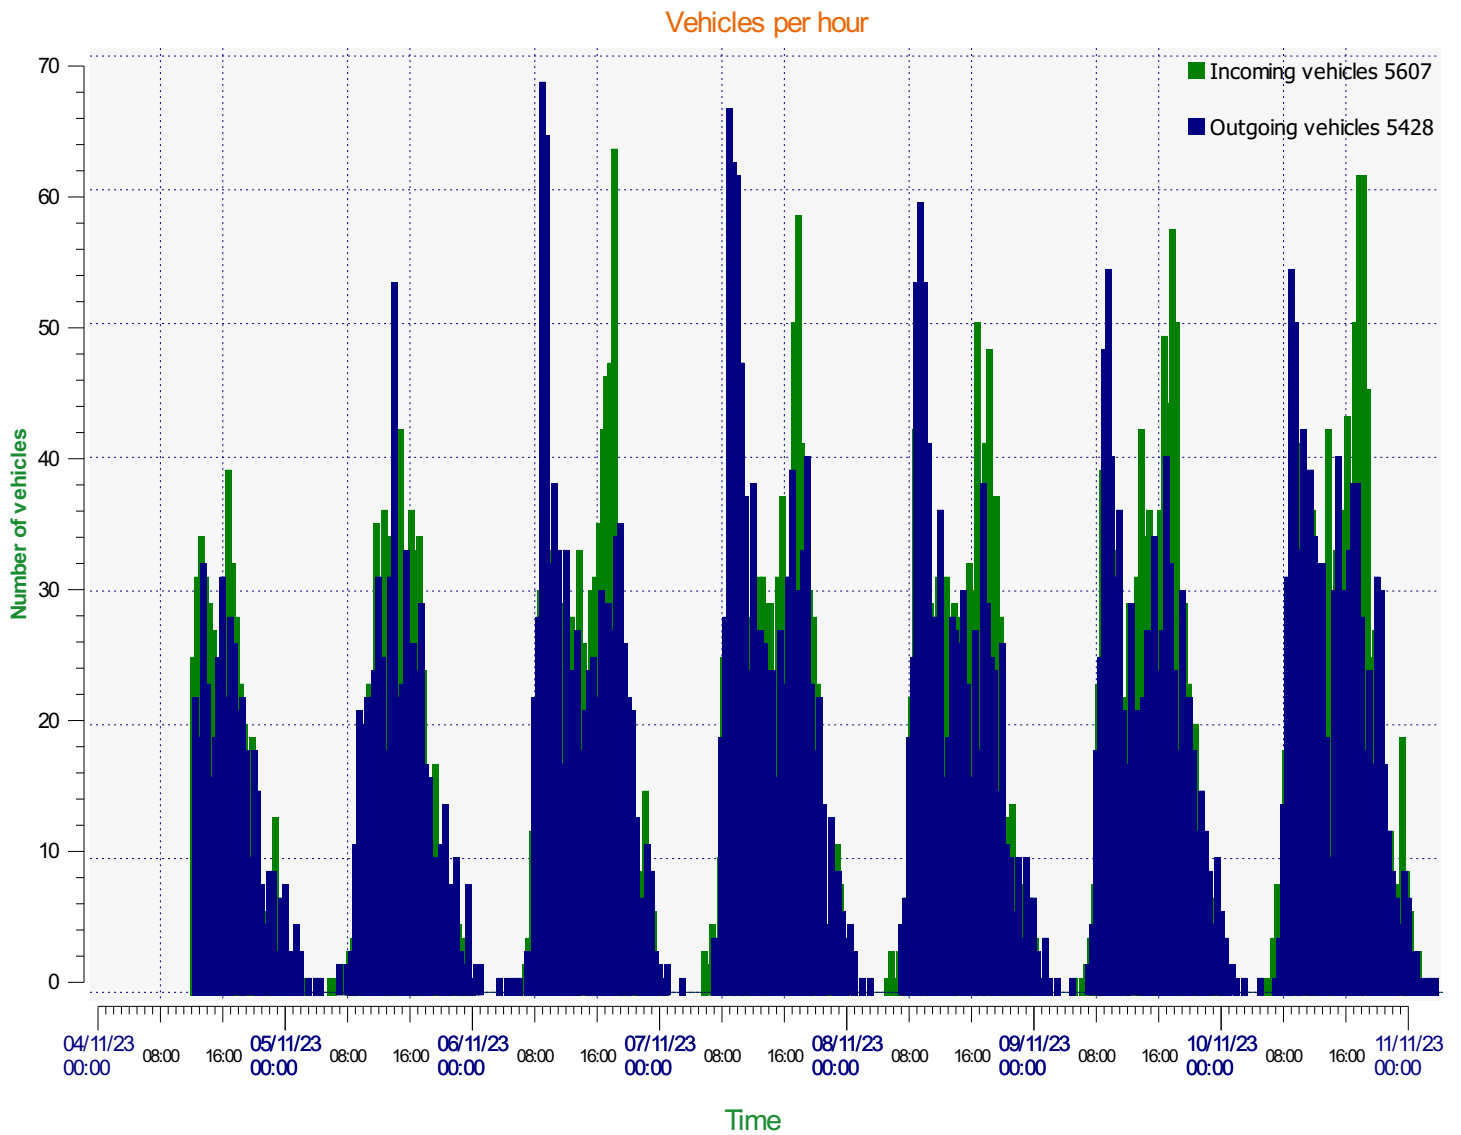

**Location:** North End

**Comments:** 30 mph

**Start date:** Saturday, November 4, 2023 12:00 PM  
**End date:** Saturday, November 11, 2023 12:00 PM

**Location:** North End

**Comments:** 30 mph

**Start date:** Saturday, November 4, 2023 12:00 PM  
**End date:** Saturday, November 11, 2023 12:00 PM

**Location:** North End

**Comments:** 30 mph

**Start date:** Saturday, November 4, 2023 12:00 PM  
**End date:** Saturday, November 11, 2023 12:00 PM

**Location:** North End

**Comments:** 30 mph

### Outgoing vehicles

**Start date:** Saturday, November 4, 2023 12:00 PM  
**End date:** Saturday, November 11, 2023 12:00 PM

**Location:** North End

**Comments:** 30 mph

**Speed percentiles (incoming)**

**V30:** 19.00Mph **V50:** 21.00Mph **V85:** 25.00Mph

**Start date:** Saturday, November 4, 2023 12:00 PM  
**End date:** Saturday, November 11, 2023 12:00 PM

**Location:** North End

**Comments:** 30 mph