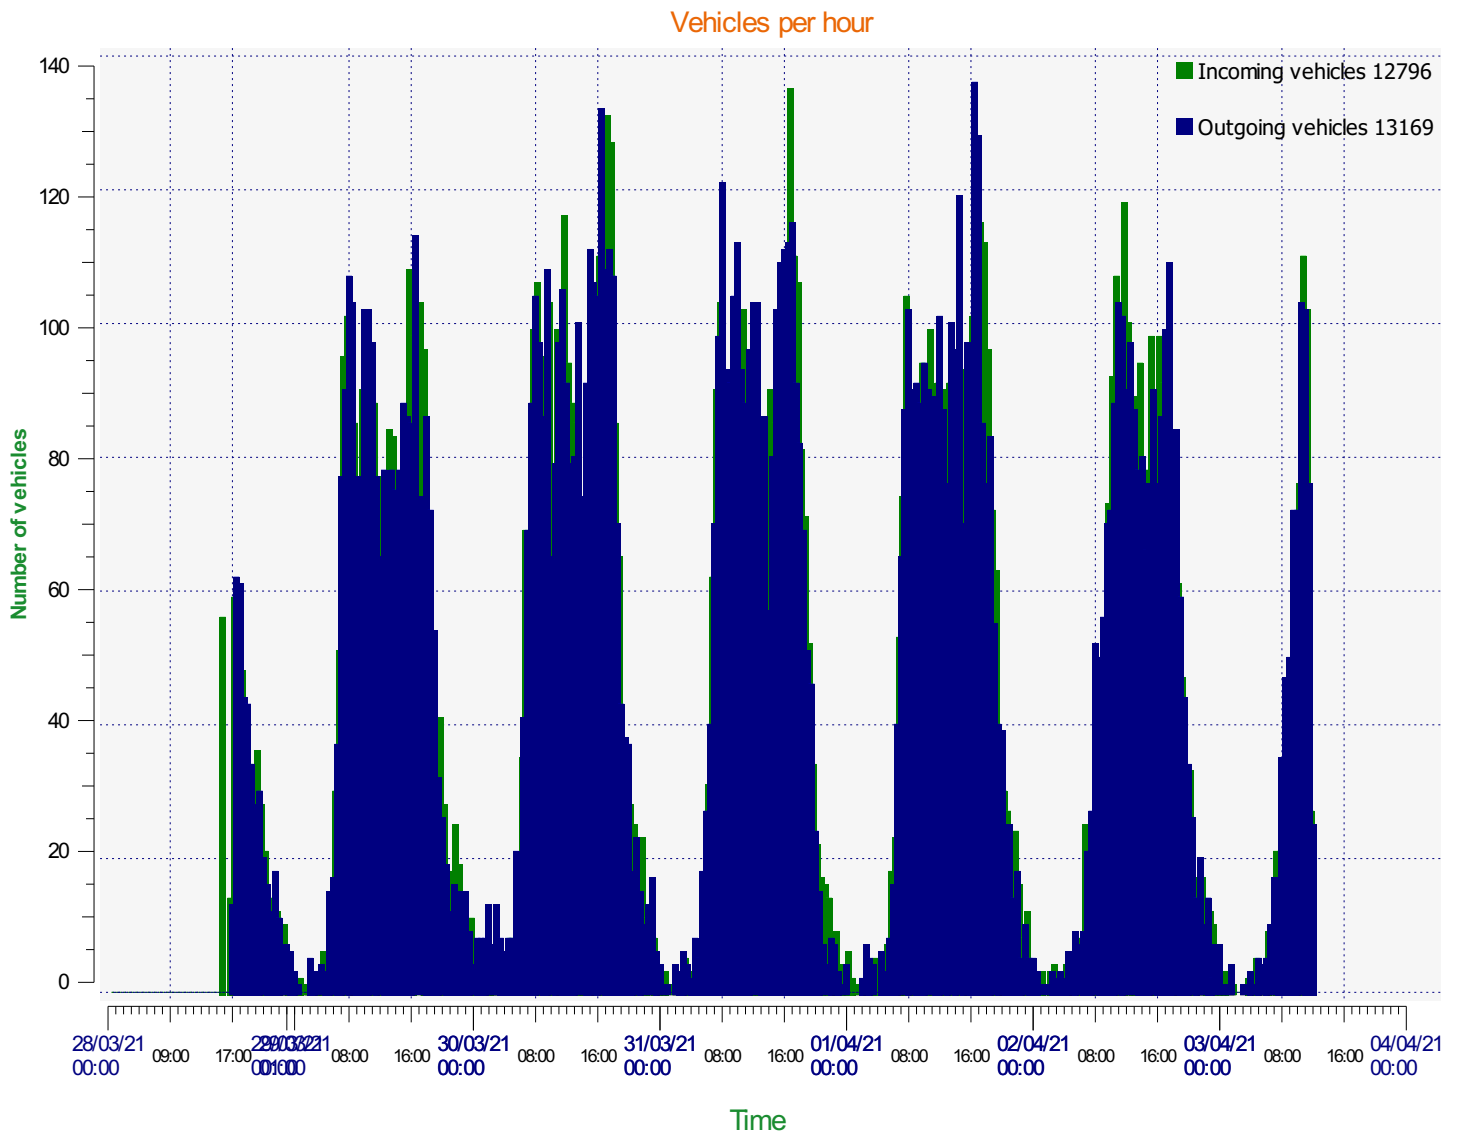

Location:

Comments:

Start date: Sunday, March 28, 2021 12:30 AM
End date: Saturday, April 3, 2021 11:30 AM

Location:

Comments:

Start date: Sunday, March 28, 2021 12:30 AM
End date: Saturday, April 3, 2021 11:30 AM

Location:

Comments:

Start date: Sunday, March 28, 2021 12:30 AM
End date: Saturday, April 3, 2021 11:30 AM

Location:

Comments:

Outgoing vehicles

Start date: Sunday, March 28, 2021 12:30 AM
End date: Saturday, April 3, 2021 11:30 AM

Location:

Comments:

Speed percentiles (incoming)

V30: 36.00Mph **V50:** 38.00Mph **V85:** 45.00Mph

Start date: Sunday, March 28, 2021 12:30 AM

End date: Saturday, April 3, 2021 11:30 AM

Location:

Comments:

Speed percentile(outgoing)

V30: 33.00Mph **V50:** 36.00Mph **V85:** 42.00Mph

Start date: Sunday, March 28, 2021 12:30 AM
End date: Saturday, April 3, 2021 11:30 AM

Location:

Comments: