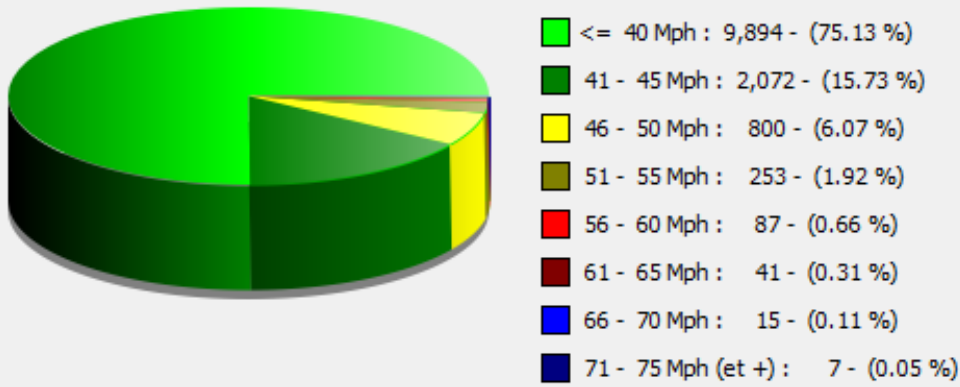

Outgoing vehicles

Start date: Sunday, March 28, 2021 12:30 AM
End date: Saturday, April 3, 2021 11:30 AM

Location:

Comments: