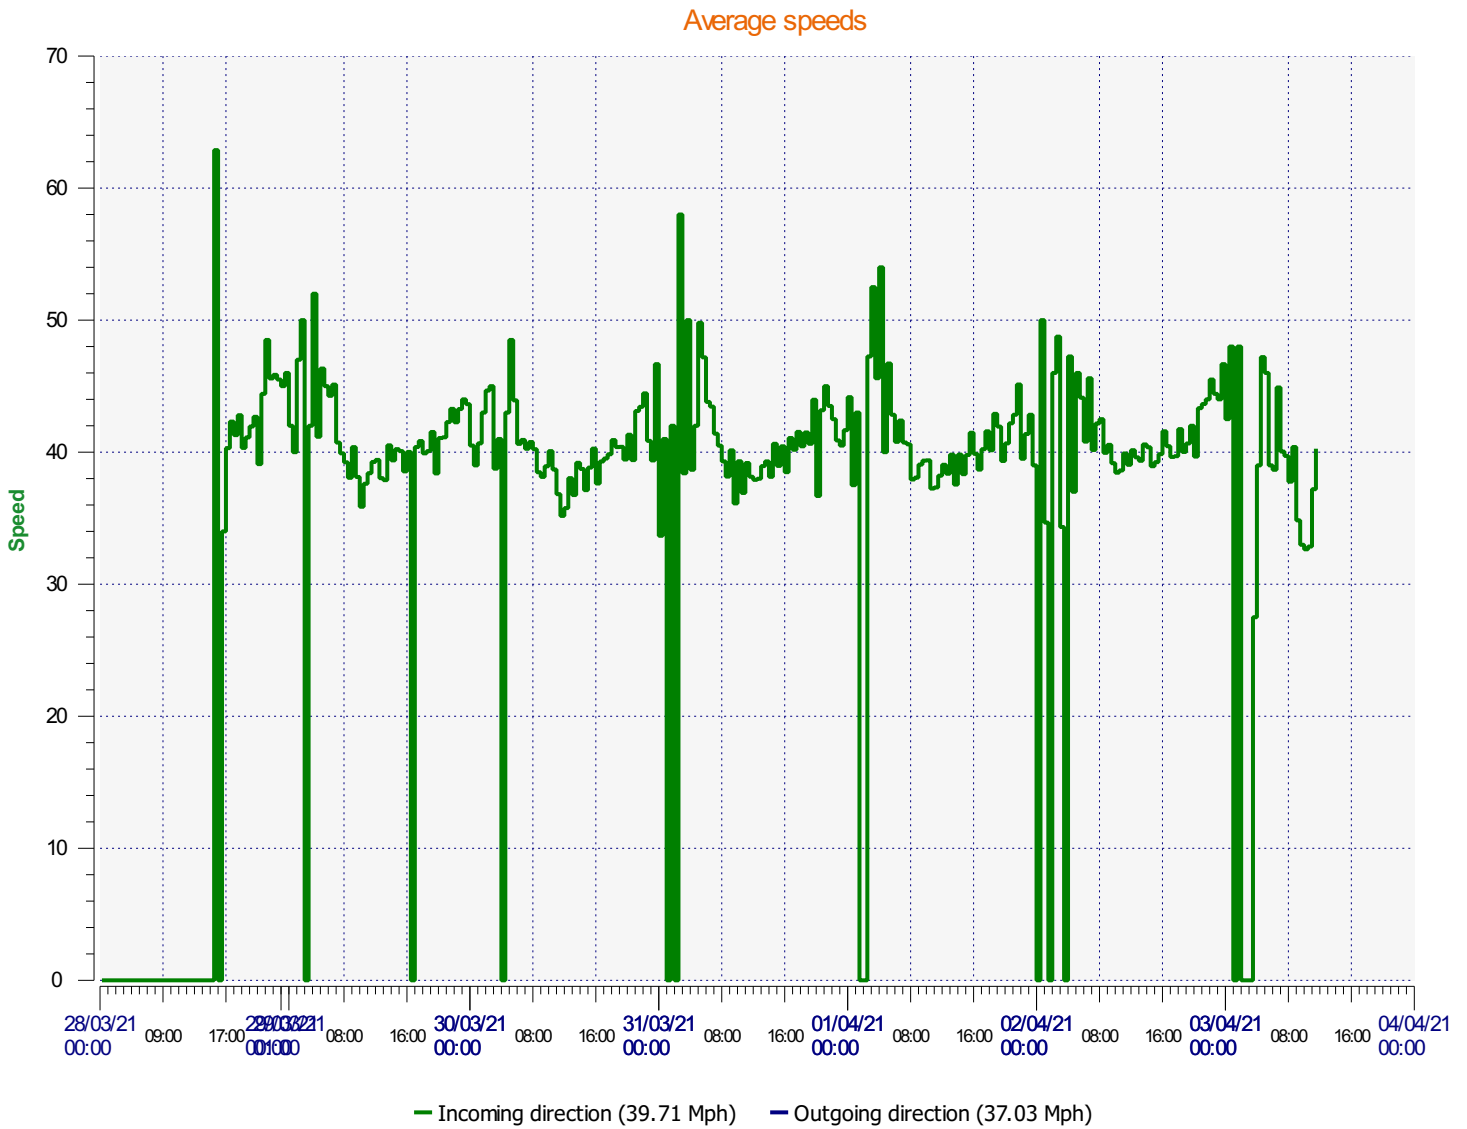

Start date: Sunday, March 28, 2021 12:30 AM
End date: Saturday, April 3, 2021 11:30 AM

Location:

Comments: