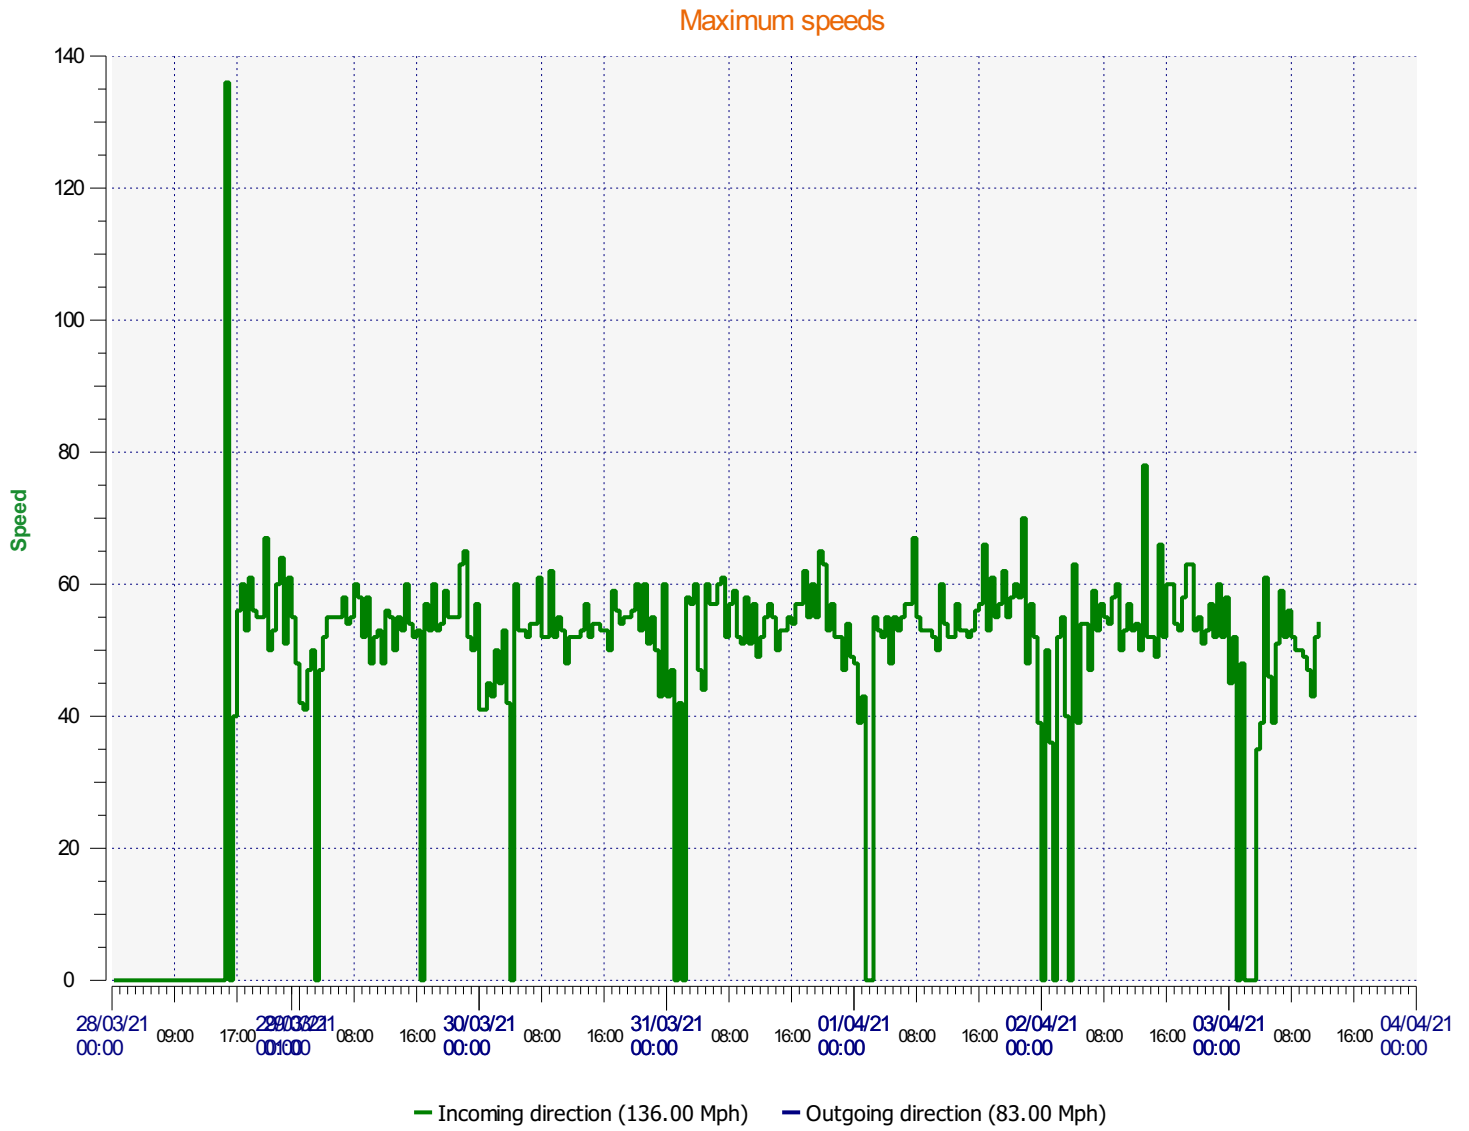

Location:

Comments:

Start date: Sunday, March 28, 2021 12:30 AM
End date: Saturday, April 3, 2021 11:30 AM

Location:

Comments:

Start date: Sunday, March 28, 2021 12:30 AM
End date: Saturday, April 3, 2021 11:30 AM

Location:

Comments:

Start date: Sunday, March 28, 2021 12:30 AM
End date: Saturday, April 3, 2021 11:30 AM

Location:

Comments:

Outgoing vehicles

Start date: Sunday, March 28, 2021 12:30 AM
End date: Saturday, April 3, 2021 11:30 AM

Location:

Comments:

Speed percentiles (incoming)

V30: 36.00Mph **V50:** 38.00Mph **V85:** 45.00Mph

Start date: Sunday, March 28, 2021 12:30 AM

End date: Saturday, April 3, 2021 11:30 AM

Location:

Comments:

Speed percentile(outgoing)

V30: 33.00Mph **V50:** 36.00Mph **V85:** 42.00Mph

Start date: Sunday, March 28, 2021 12:30 AM
End date: Saturday, April 3, 2021 11:30 AM

Location:

Comments: