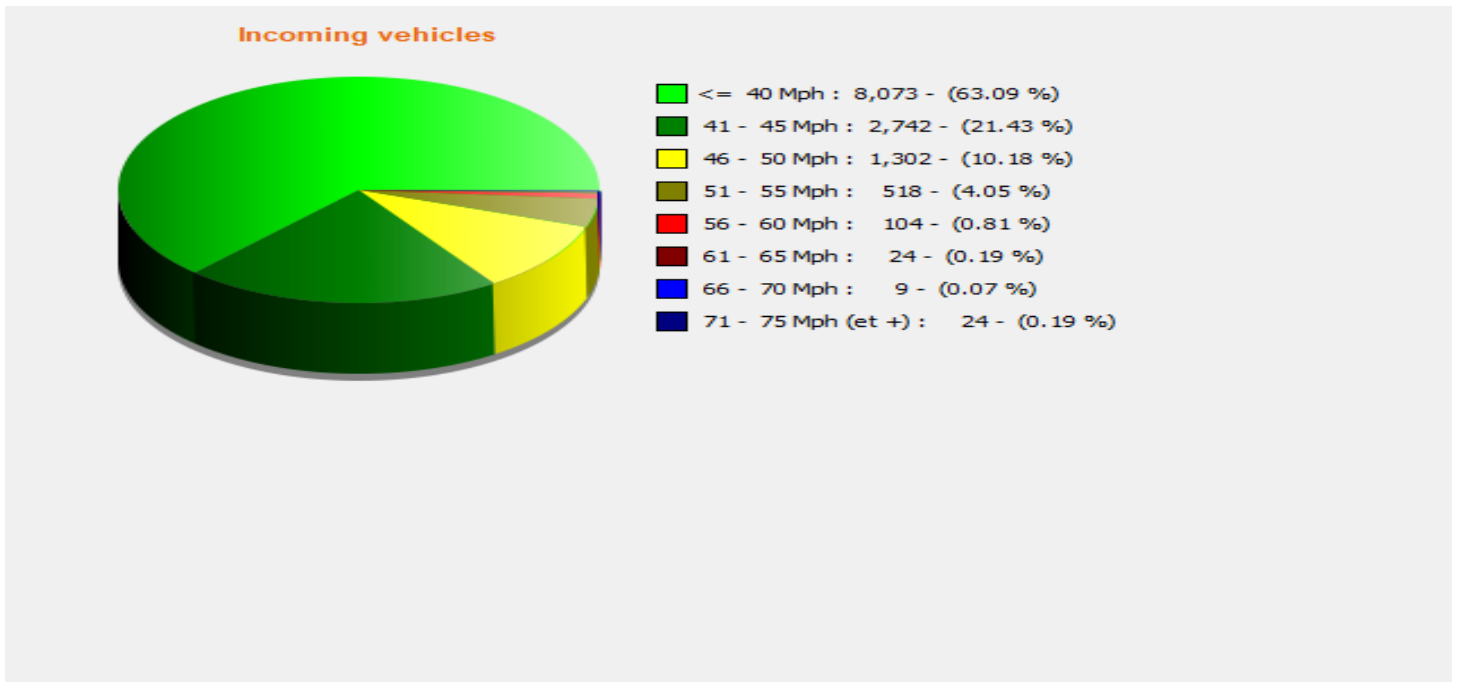

Location:

Comments:

Start date: Sunday, March 28, 2021 12:30 AM
End date: Saturday, April 3, 2021 11:30 AM

Location:

Comments:

Outgoing vehicles

Start date: Sunday, March 28, 2021 12:30 AM
End date: Saturday, April 3, 2021 11:30 AM