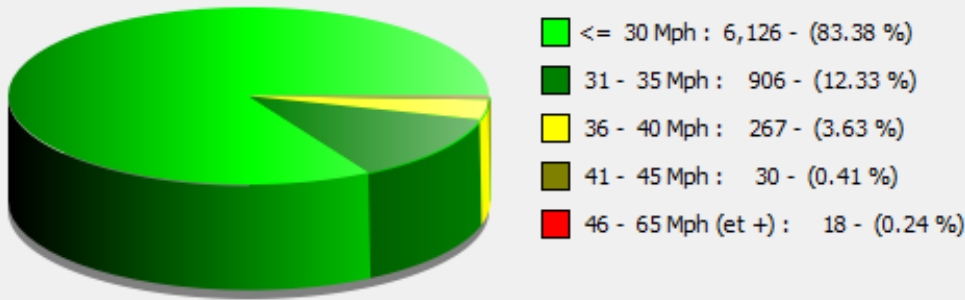

**Location:** North End

**Comments:** 30 mph

**Start date:** Thursday, October 5, 2023 12:00 PM  
**End date:** Thursday, October 12, 2023 12:00 PM

**Location:** North End

**Comments:** 30 mph

Outgoing vehicles