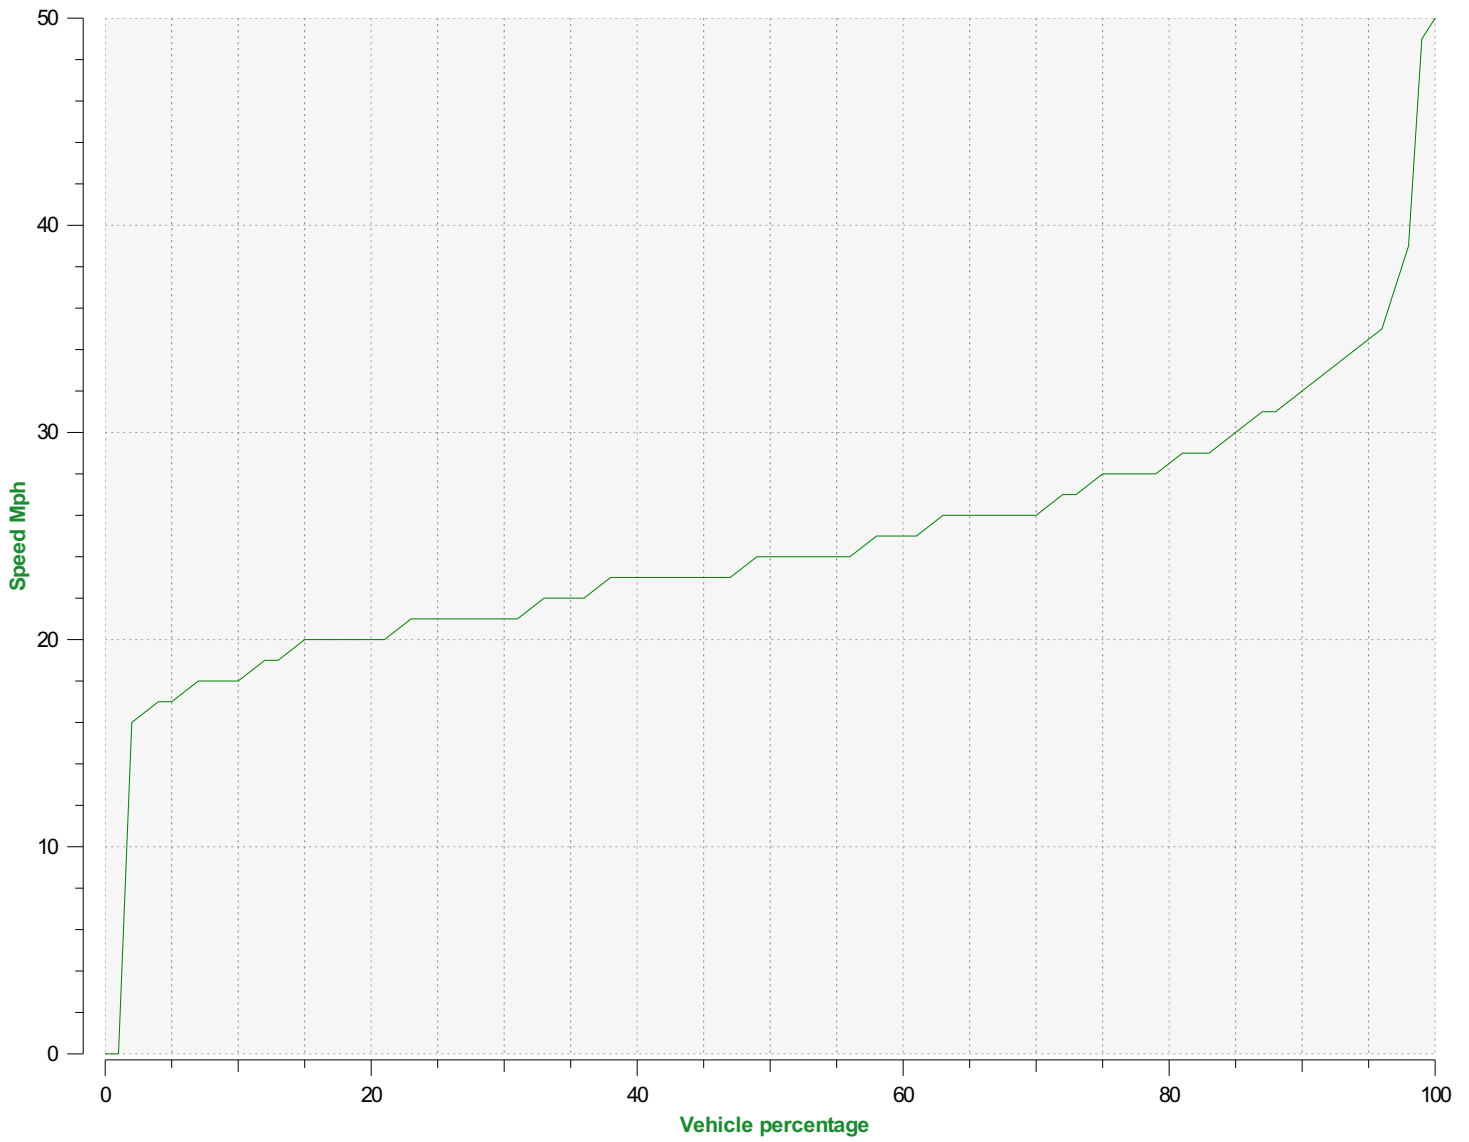

**Location:** North End

**Comments:** 30 mph

**Start date:** Thursday, October 5, 2023 12:00 PM  
**End date:** Thursday, October 12, 2023 12:00 PM

**Location:** North End

**Comments:** 30 mph

Outgoing vehicles

**Start date:** Thursday, October 5, 2023 12:00 PM  
**End date:** Thursday, October 12, 2023 12:00 PM

**Location:** North End

**Comments:** 30 mph

**Speed percentiles (incoming)**

**V30:** 21.00Mph **V50:** 24.00Mph **V85:** 30.00Mph

**Start date:** Thursday, October 5, 2023 12:00 PM  
**End date:** Thursday, October 12, 2023 12:00 PM

**Location:** North End

**Comments:** 30 mph

**Speed percentile(outgoing)**

**V30:** 23.00Mph **V50:** 26.00Mph **V85:** 31.00Mph

**Start date:** Thursday, October 5, 2023 12:00 PM  
**End date:** Thursday, October 12, 2023 12:00 PM

**Location:** North End

**Comments:** 30 mph