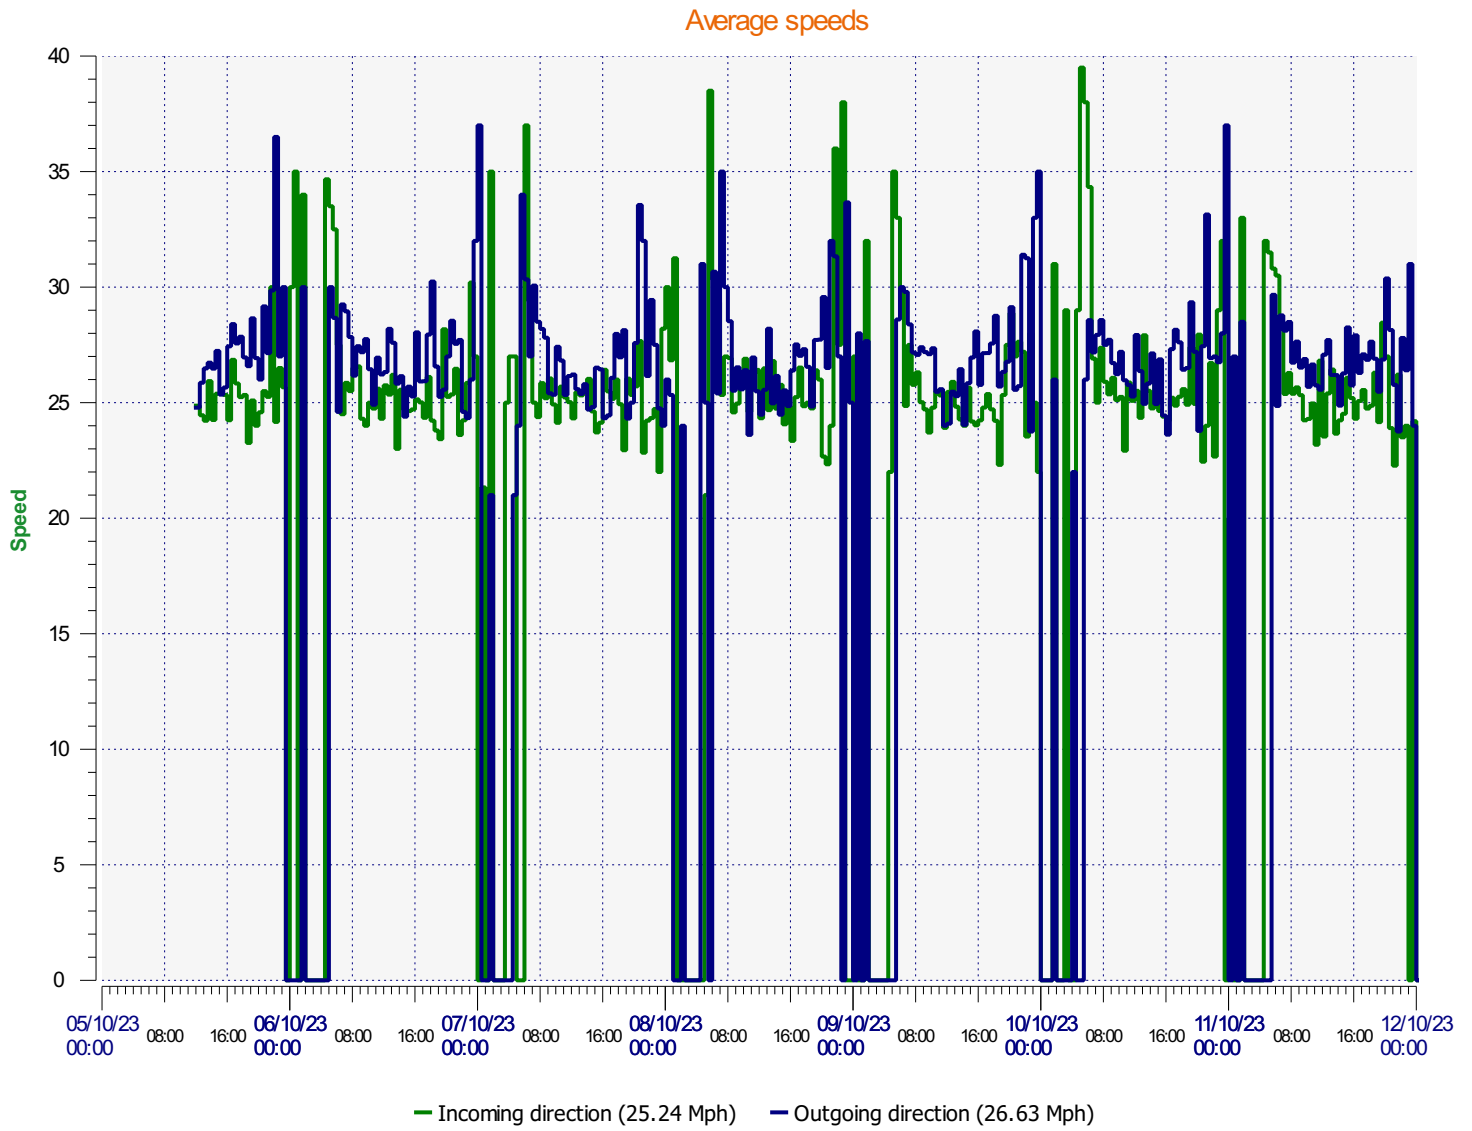

Start date: Thursday, October 5, 2023 12:00 PM
End date: Thursday, October 12, 2023 12:00 PM

Location: North End

Comments: 30 mph