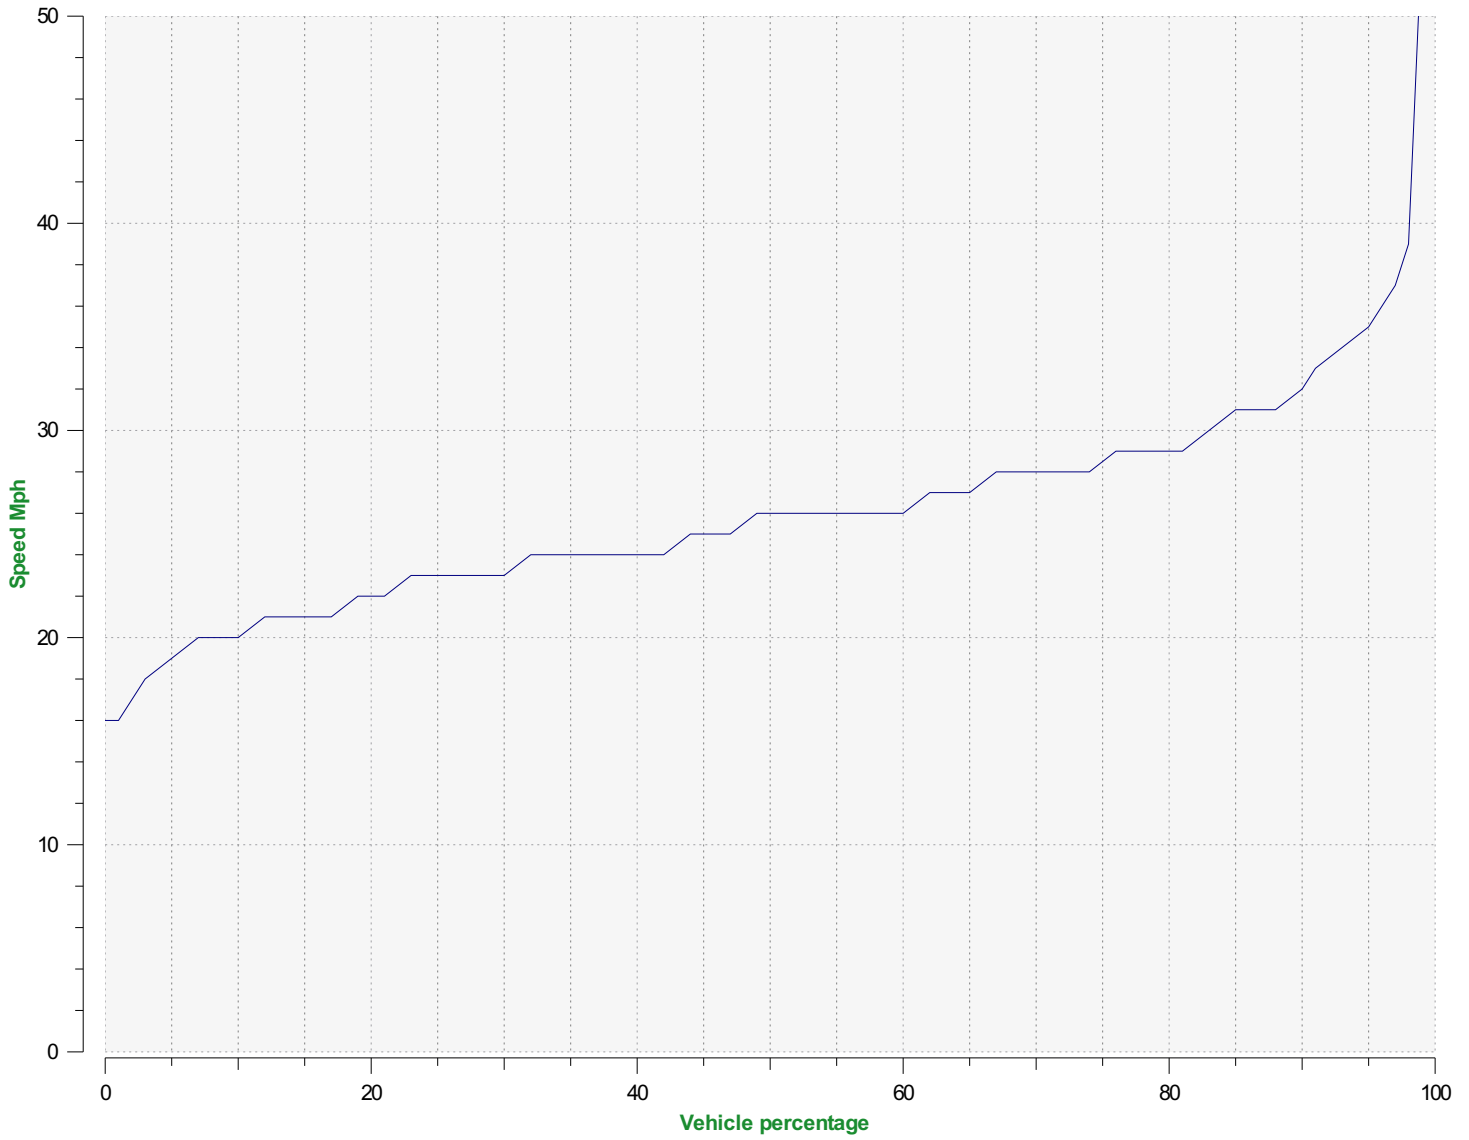

**Location:** North End

**Comments:** 30 mph

**Start date:** Thursday, October 5, 2023 12:00 PM  
**End date:** Thursday, October 12, 2023 12:00 PM

**Location:** North End

**Comments:** 30 mph

Outgoing vehicles

**Start date:** Thursday, October 5, 2023 12:00 PM  
**End date:** Thursday, October 12, 2023 12:00 PM

**Location:** North End

**Comments:** 30 mph

**Speed percentiles (incoming)**

**V30:** 21.00Mph **V50:** 24.00Mph **V85:** 30.00Mph

**Start date:** Thursday, October 5, 2023 12:00 PM  
**End date:** Thursday, October 12, 2023 12:00 PM

**Location:** North End

**Comments:** 30 mph

**Speed percentile(outgoing)**

**V30:** 23.00Mph **V50:** 26.00Mph **V85:** 31.00Mph

**Start date:** Thursday, October 5, 2023 12:00 PM  
**End date:** Thursday, October 12, 2023 12:00 PM

**Location:** North End

**Comments:** 30 mph