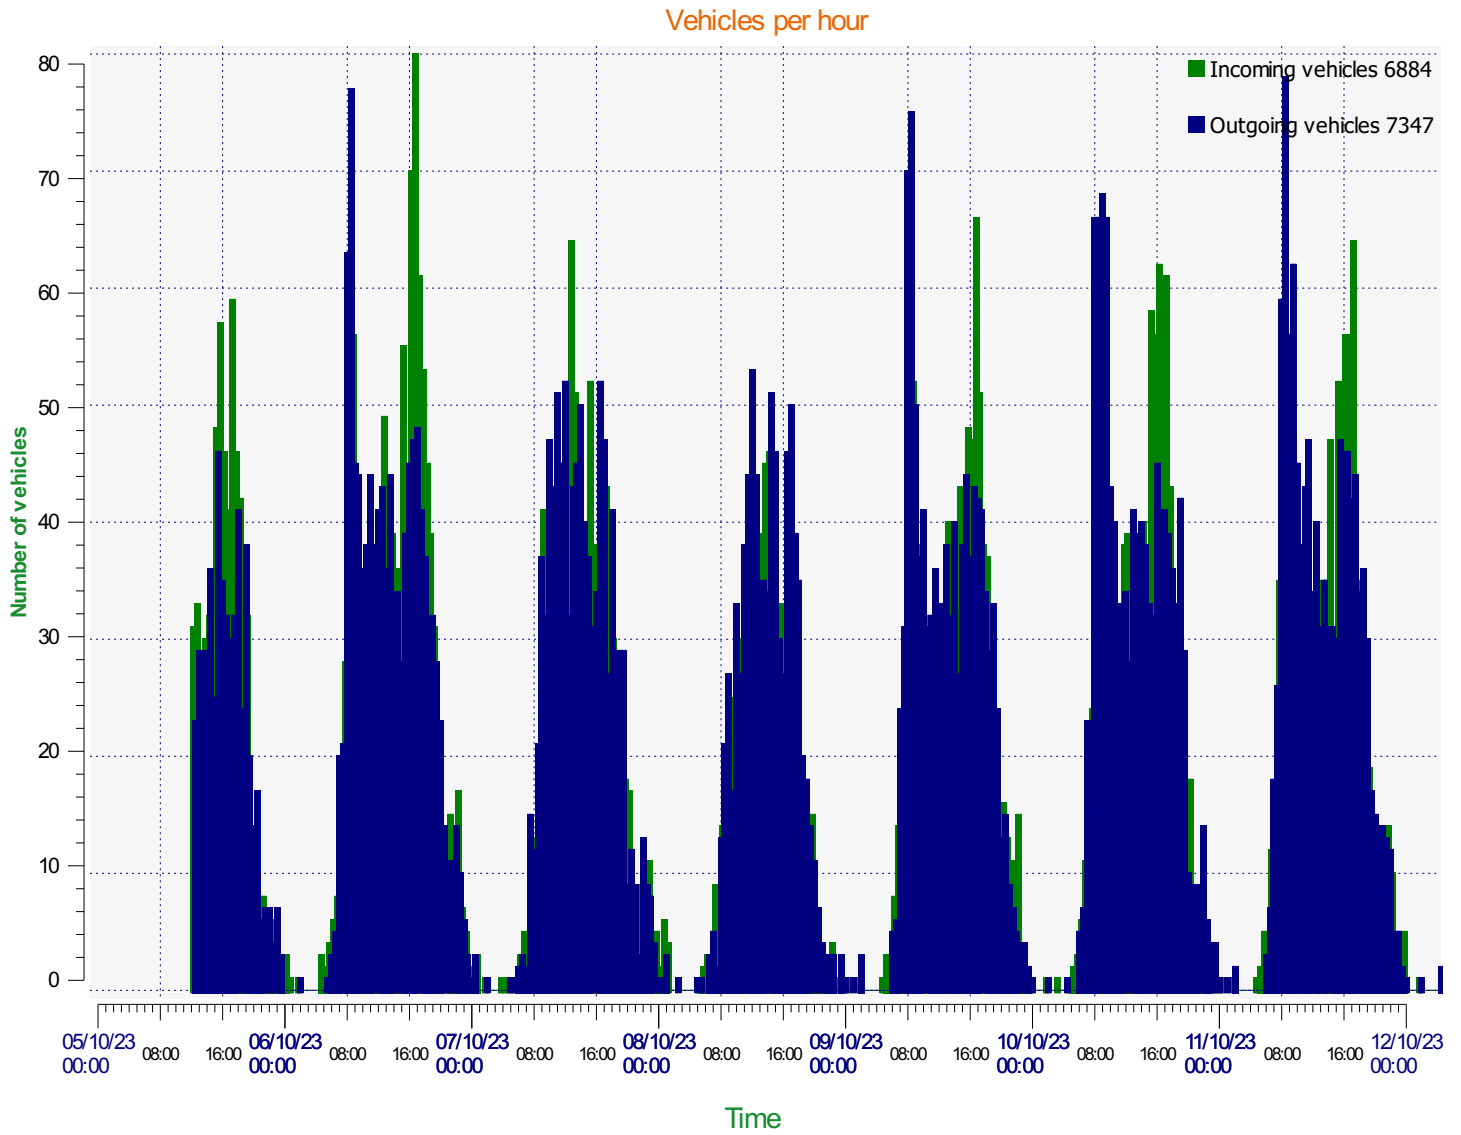

**Location:** North End

**Comments:** 30 mph

**Start date:** Thursday, October 5, 2023 12:00 PM  
**End date:** Thursday, October 12, 2023 12:00 PM

**Location:** North End

**Comments:** 30 mph

**Start date:** Thursday, October 5, 2023 12:00 PM  
**End date:** Thursday, October 12, 2023 12:00 PM

**Location:** North End

**Comments:** 30 mph

**Start date:** Thursday, October 5, 2023 12:00 PM  
**End date:** Thursday, October 12, 2023 12:00 PM

**Location:** North End

**Comments:** 30 mph

Outgoing vehicles

**Start date:** Thursday, October 5, 2023 12:00 PM  
**End date:** Thursday, October 12, 2023 12:00 PM

**Location:** North End

**Comments:** 30 mph

**Speed percentiles (incoming)**

**V30:** 21.00Mph **V50:** 24.00Mph **V85:** 30.00Mph

**Start date:** Thursday, October 5, 2023 12:00 PM  
**End date:** Thursday, October 12, 2023 12:00 PM

**Location:** North End

**Comments:** 30 mph