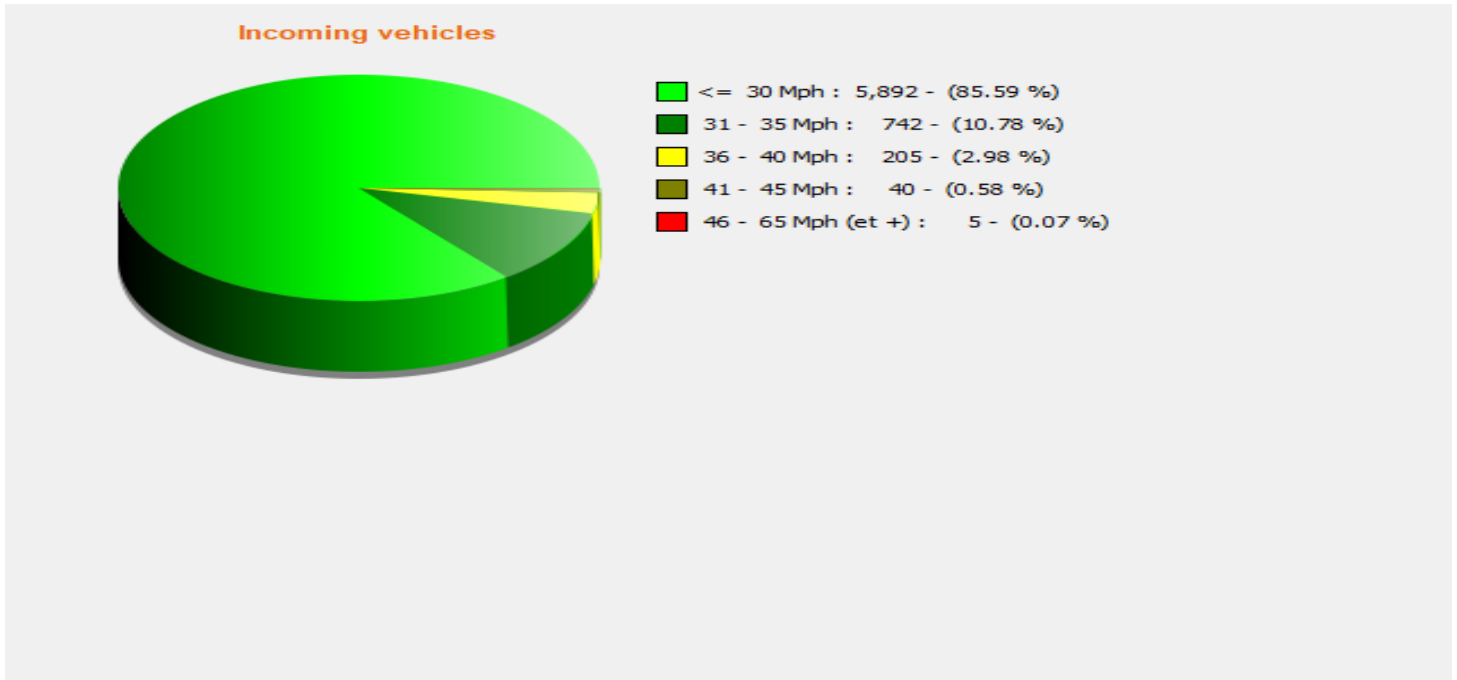

Start date: Thursday, October 5, 2023 12:00 PM
End date: Thursday, October 12, 2023 12:00 PM

Location: North End

Comments: 30 mph