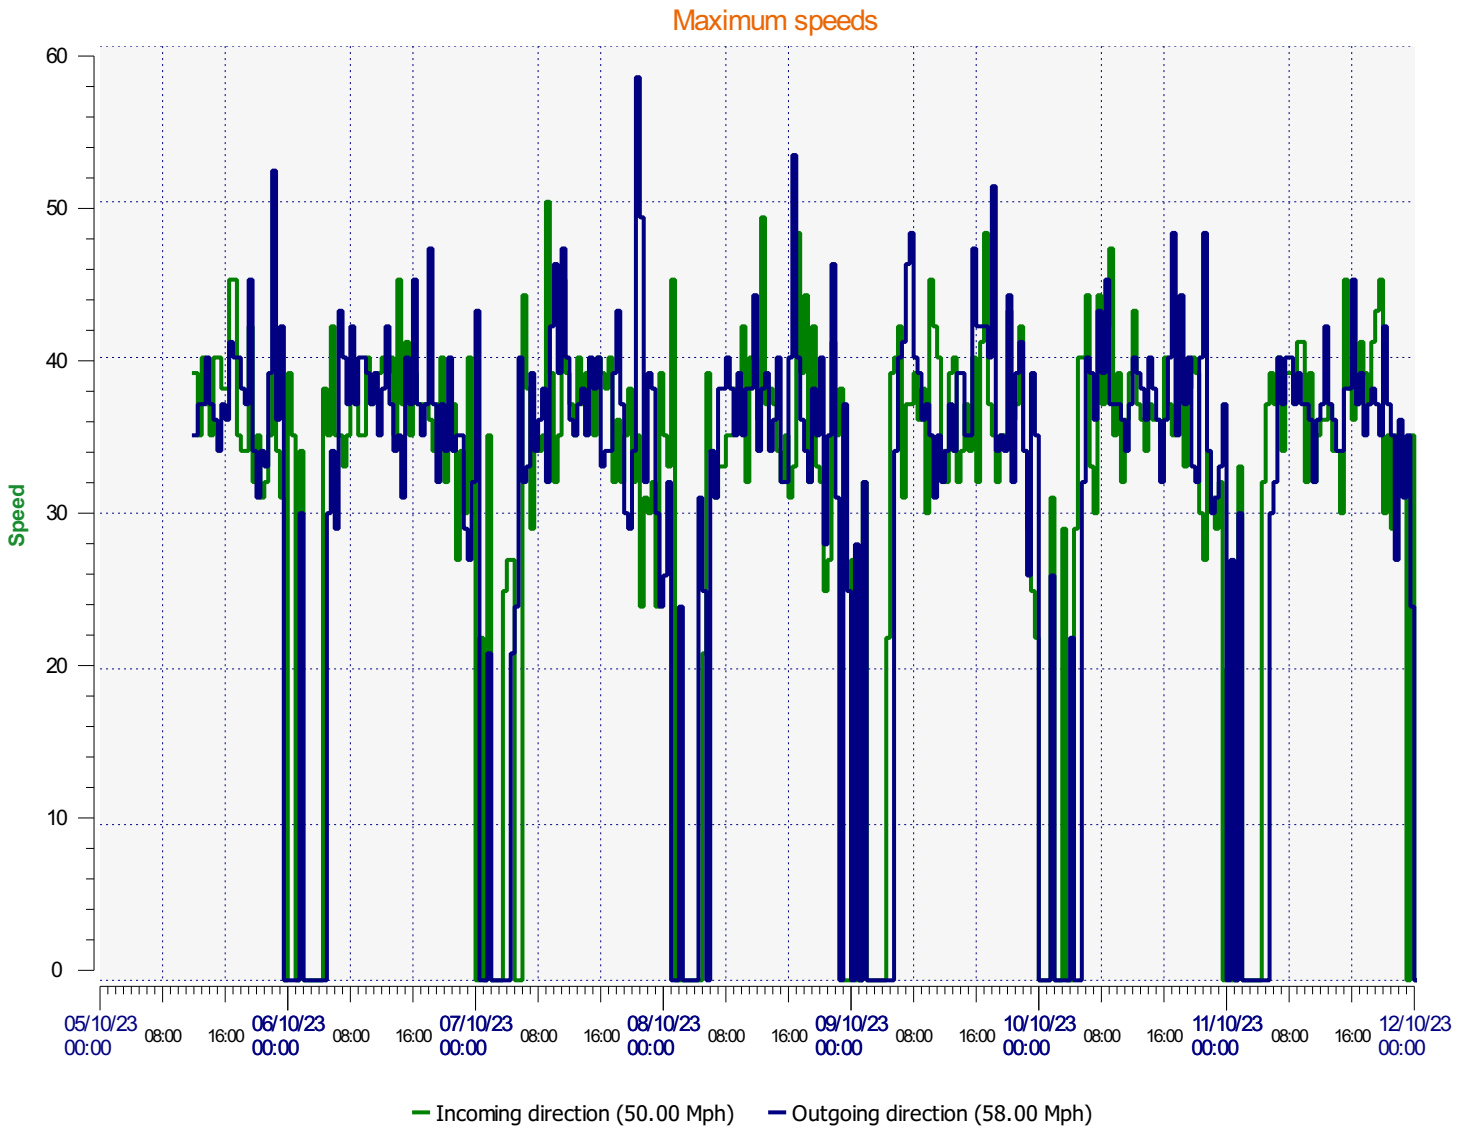

# Élan Cité

DÉTECTER • INFORMER • SÉCURISER

---

**Start date:** Thursday, October 5, 2023 12:00 PM  
**End date:** Thursday, October 12, 2023 12:00 PM

**Location:** North End

**Comments:** 30 mph

---

**Start date:** Thursday, October 5, 2023 12:00 PM  
**End date:** Thursday, October 12, 2023 12:00 PM

**Location:** North End

**Comments:** 30 mph

**Start date:** Thursday, October 5, 2023 12:00 PM  
**End date:** Thursday, October 12, 2023 12:00 PM

**Location:** North End

**Comments:** 30 mph

**Start date:** Thursday, October 5, 2023 12:00 PM  
**End date:** Thursday, October 12, 2023 12:00 PM

**Location:** North End

**Comments:** 30 mph

**Start date:** Thursday, October 5, 2023 12:00 PM  
**End date:** Thursday, October 12, 2023 12:00 PM

**Location:** North End

**Comments:** 30 mph

Outgoing vehicles

**Start date:** Thursday, October 5, 2023 12:00 PM  
**End date:** Thursday, October 12, 2023 12:00 PM

**Location:** North End

**Comments:** 30 mph