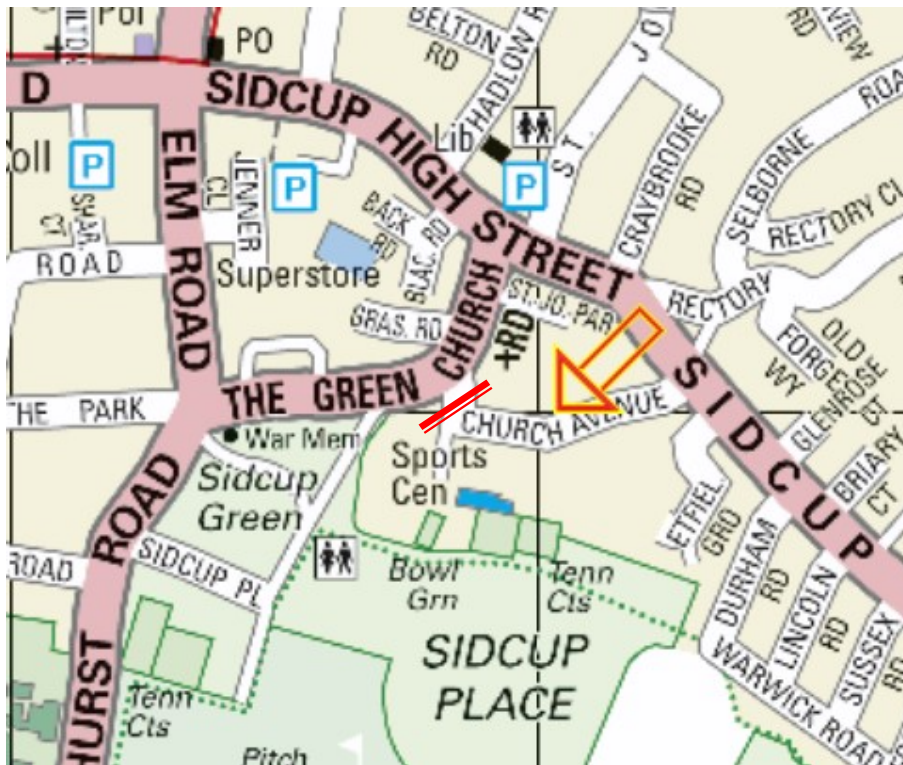

Sidcup Bowls Club
Church Avenue, Sidcup
Kent DA14 6BU

You need to enter Church Ave from Sidcup Hill (Barrier at the other end)

Bowls Club entrance in the corner