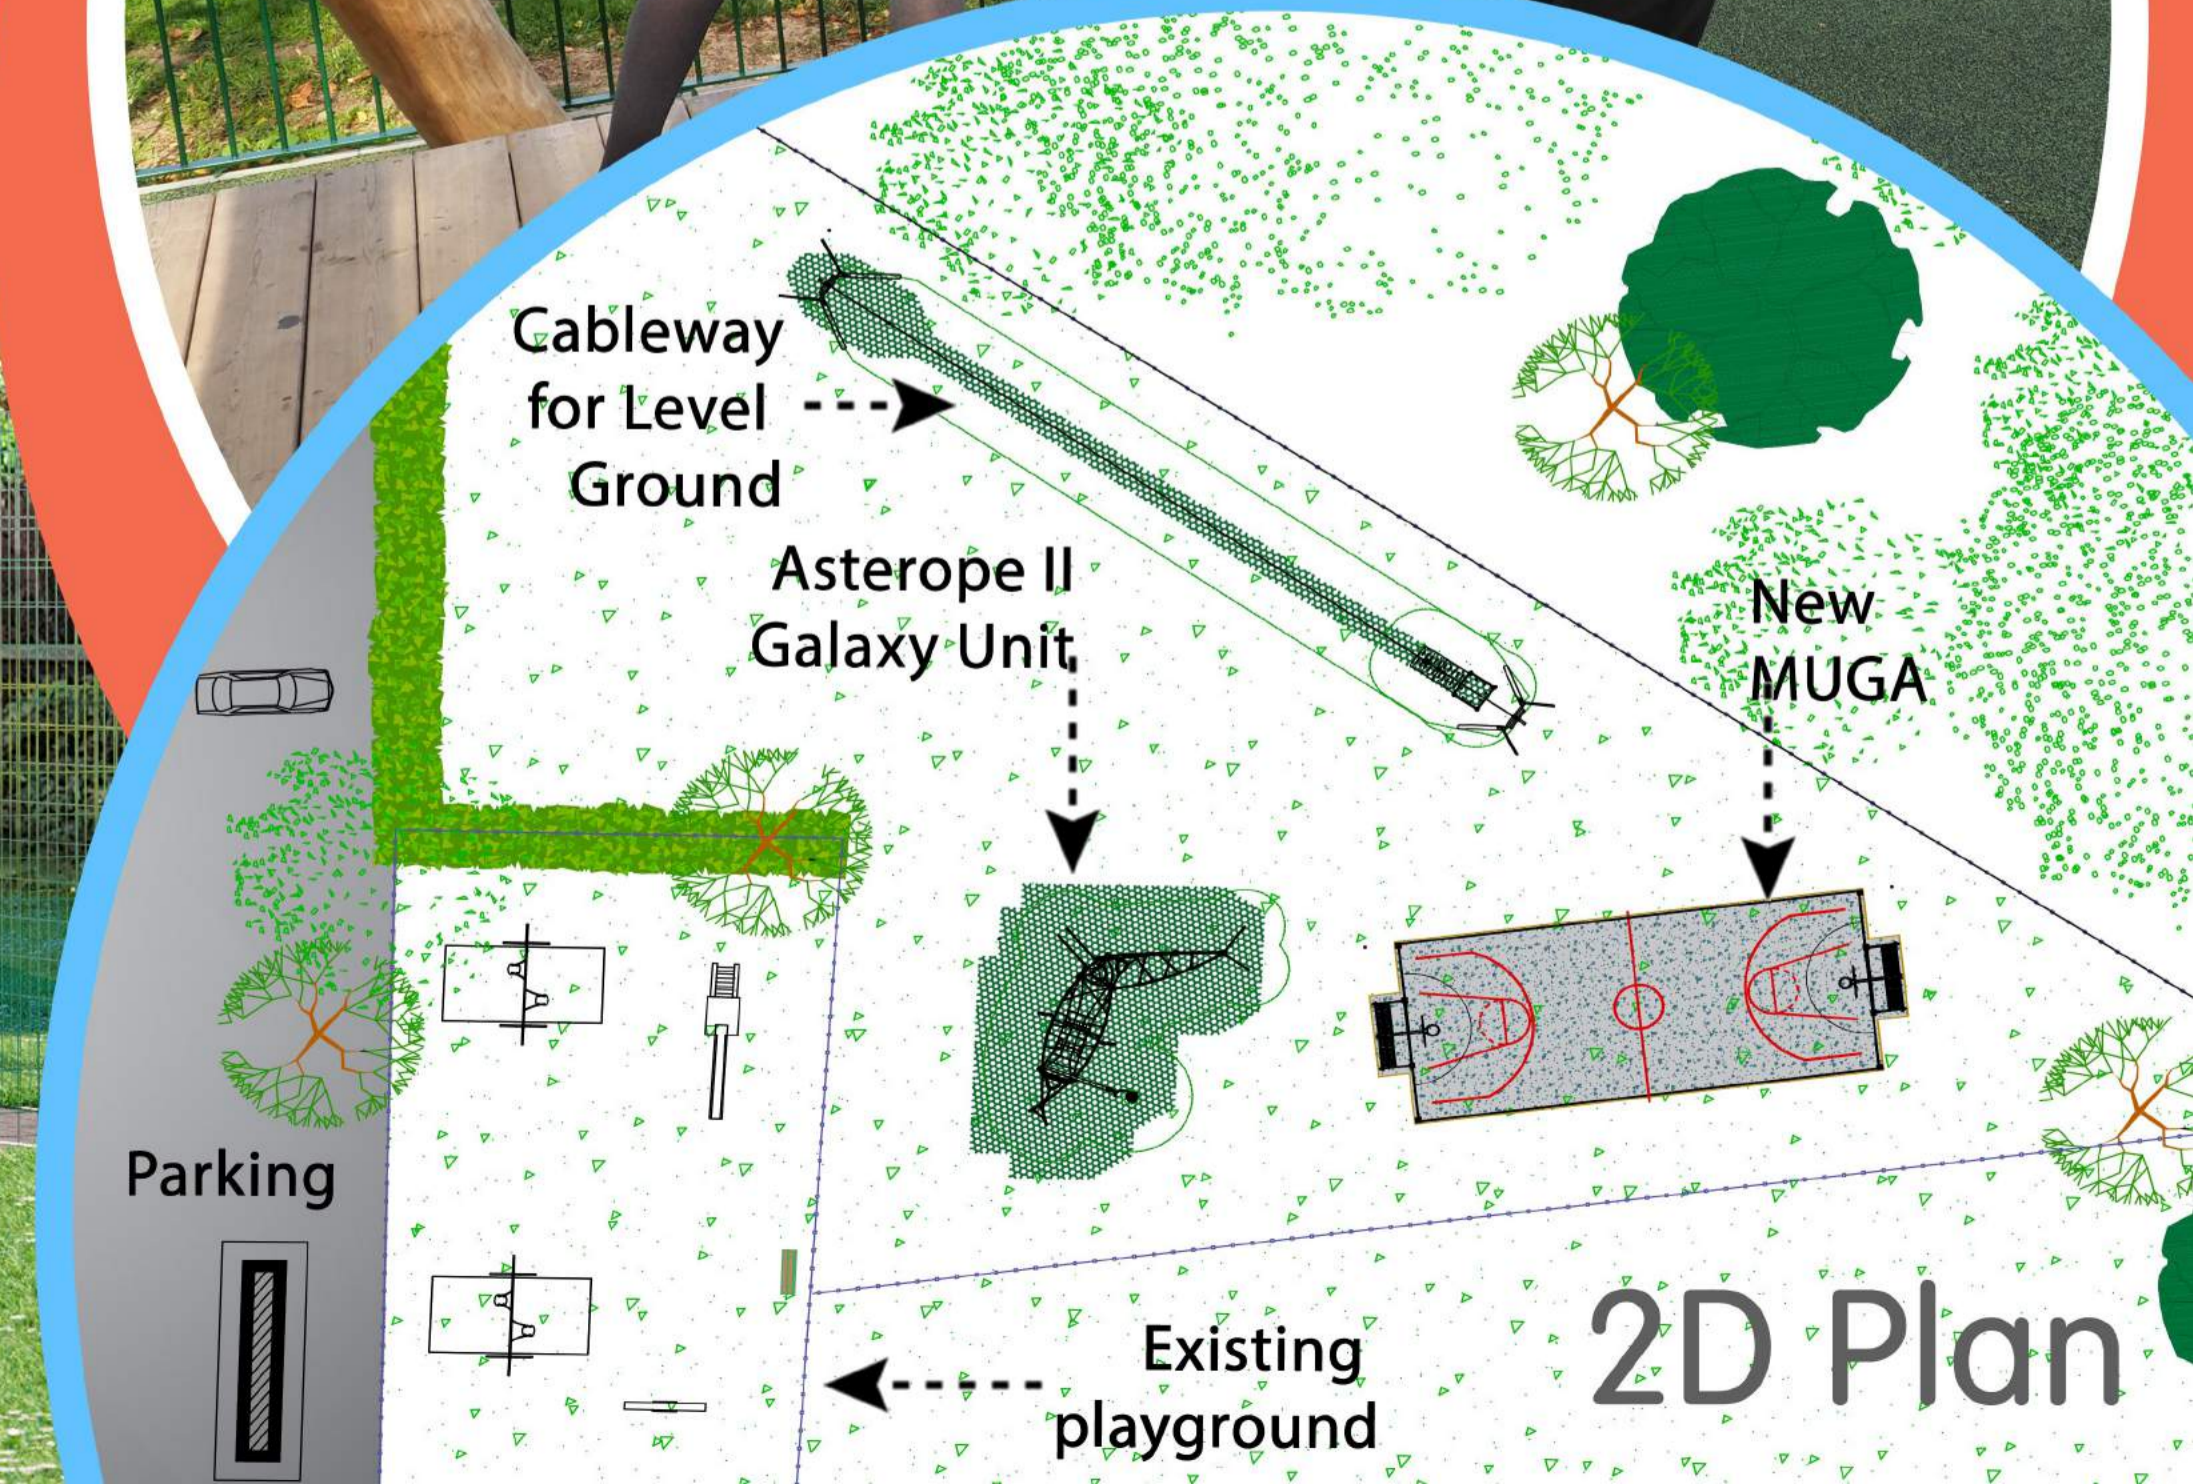

## CABLEWAY FOR LEVEL GROUND

WANT TO  
SEE IT IN  
ACTION?

## NEW MUGA

THE NAIGHT PLAY AREA REV. BY BOURTON-ON-THE-WATER | CAS-84704-MOZ4W6 | 27/07/2024 | DRAWN BY: KCB | NOTE: PLEASE DO NOT SCALE FROM THIS DRAWING. THIS DRAWING IS NOT TO SCALE. THIS IS PURELY AN ARTIST'S IMPRESSION.