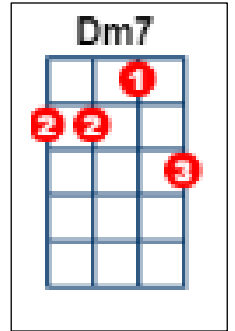

[Dm] (4 bars)

[NC] I got a black magic **[Dm]** woman,
 I got a black magic **[Am]** woman
 Yes I got a **[Dm]** black magic woman,
 got me so blind I can't **[Gm]** see
 But she's a **[Dm]** black magic woman,
 she's **[Am]** tryin' to make a devil out of **[Dm]** me **[Dm!]**

[Dm]/// **[Dm7]**///
[Am]/// **[Am]**///
[Dm]/// **[Dm7]**///
[Gm]/// **[Gm]**///
[Dm]/ **[Am]**/ **[Dm]**/ **[Dm!]**/

[NC] You got a spell on me **[Dm]** baby,
 you got your spell on me, **[Am]** baby
 Yes, you got your **[Dm]** spell on me, baby,
 turnin' my heart into **[Gm]** stone
 I **[Dm]** need you so bad, magic **[Am]** woman
 I can't leave you a-**[Dm]**lone **[Dm!]**