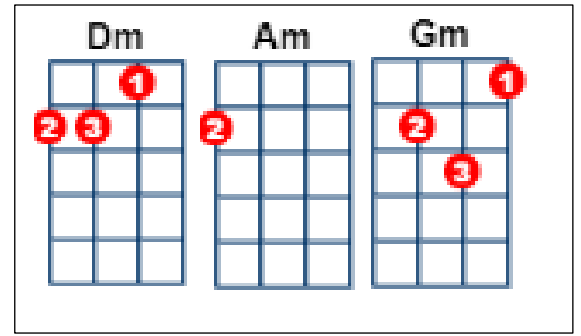

[Dm] (4 bars)

[NC] I got a black magic **[Dm]** woman,
 I got a black magic **[Am]** woman
 Yes I got a **[Dm]** black magic woman,
 got me so blind I can't **[Gm]** see
 But she's a **[Dm]** black magic woman,
 she's **[Am]** tryin' to make a devil out of **[Dm]** me **[Dm!]**

[Dm]/// **[Dm7]**///
[Am]/// **[Am]**///
[Dm]/// **[Dm7]**///
[Gm]/// **[Gm]**///
[Dm]/ **[Am]**/ **[Dm]**/ **[Dm!]**/

[NC] You got a spell on me **[Dm]** baby,
 you got your spell on me, **[Am]** baby
 Yes, you got your **[Dm]** spell on me, baby,
 turnin' my heart into **[Gm]** stone
 I **[Dm]** need you so bad, magic **[Am]** woman
 I can't leave you a-**[Dm]**lone **[Dm!]**