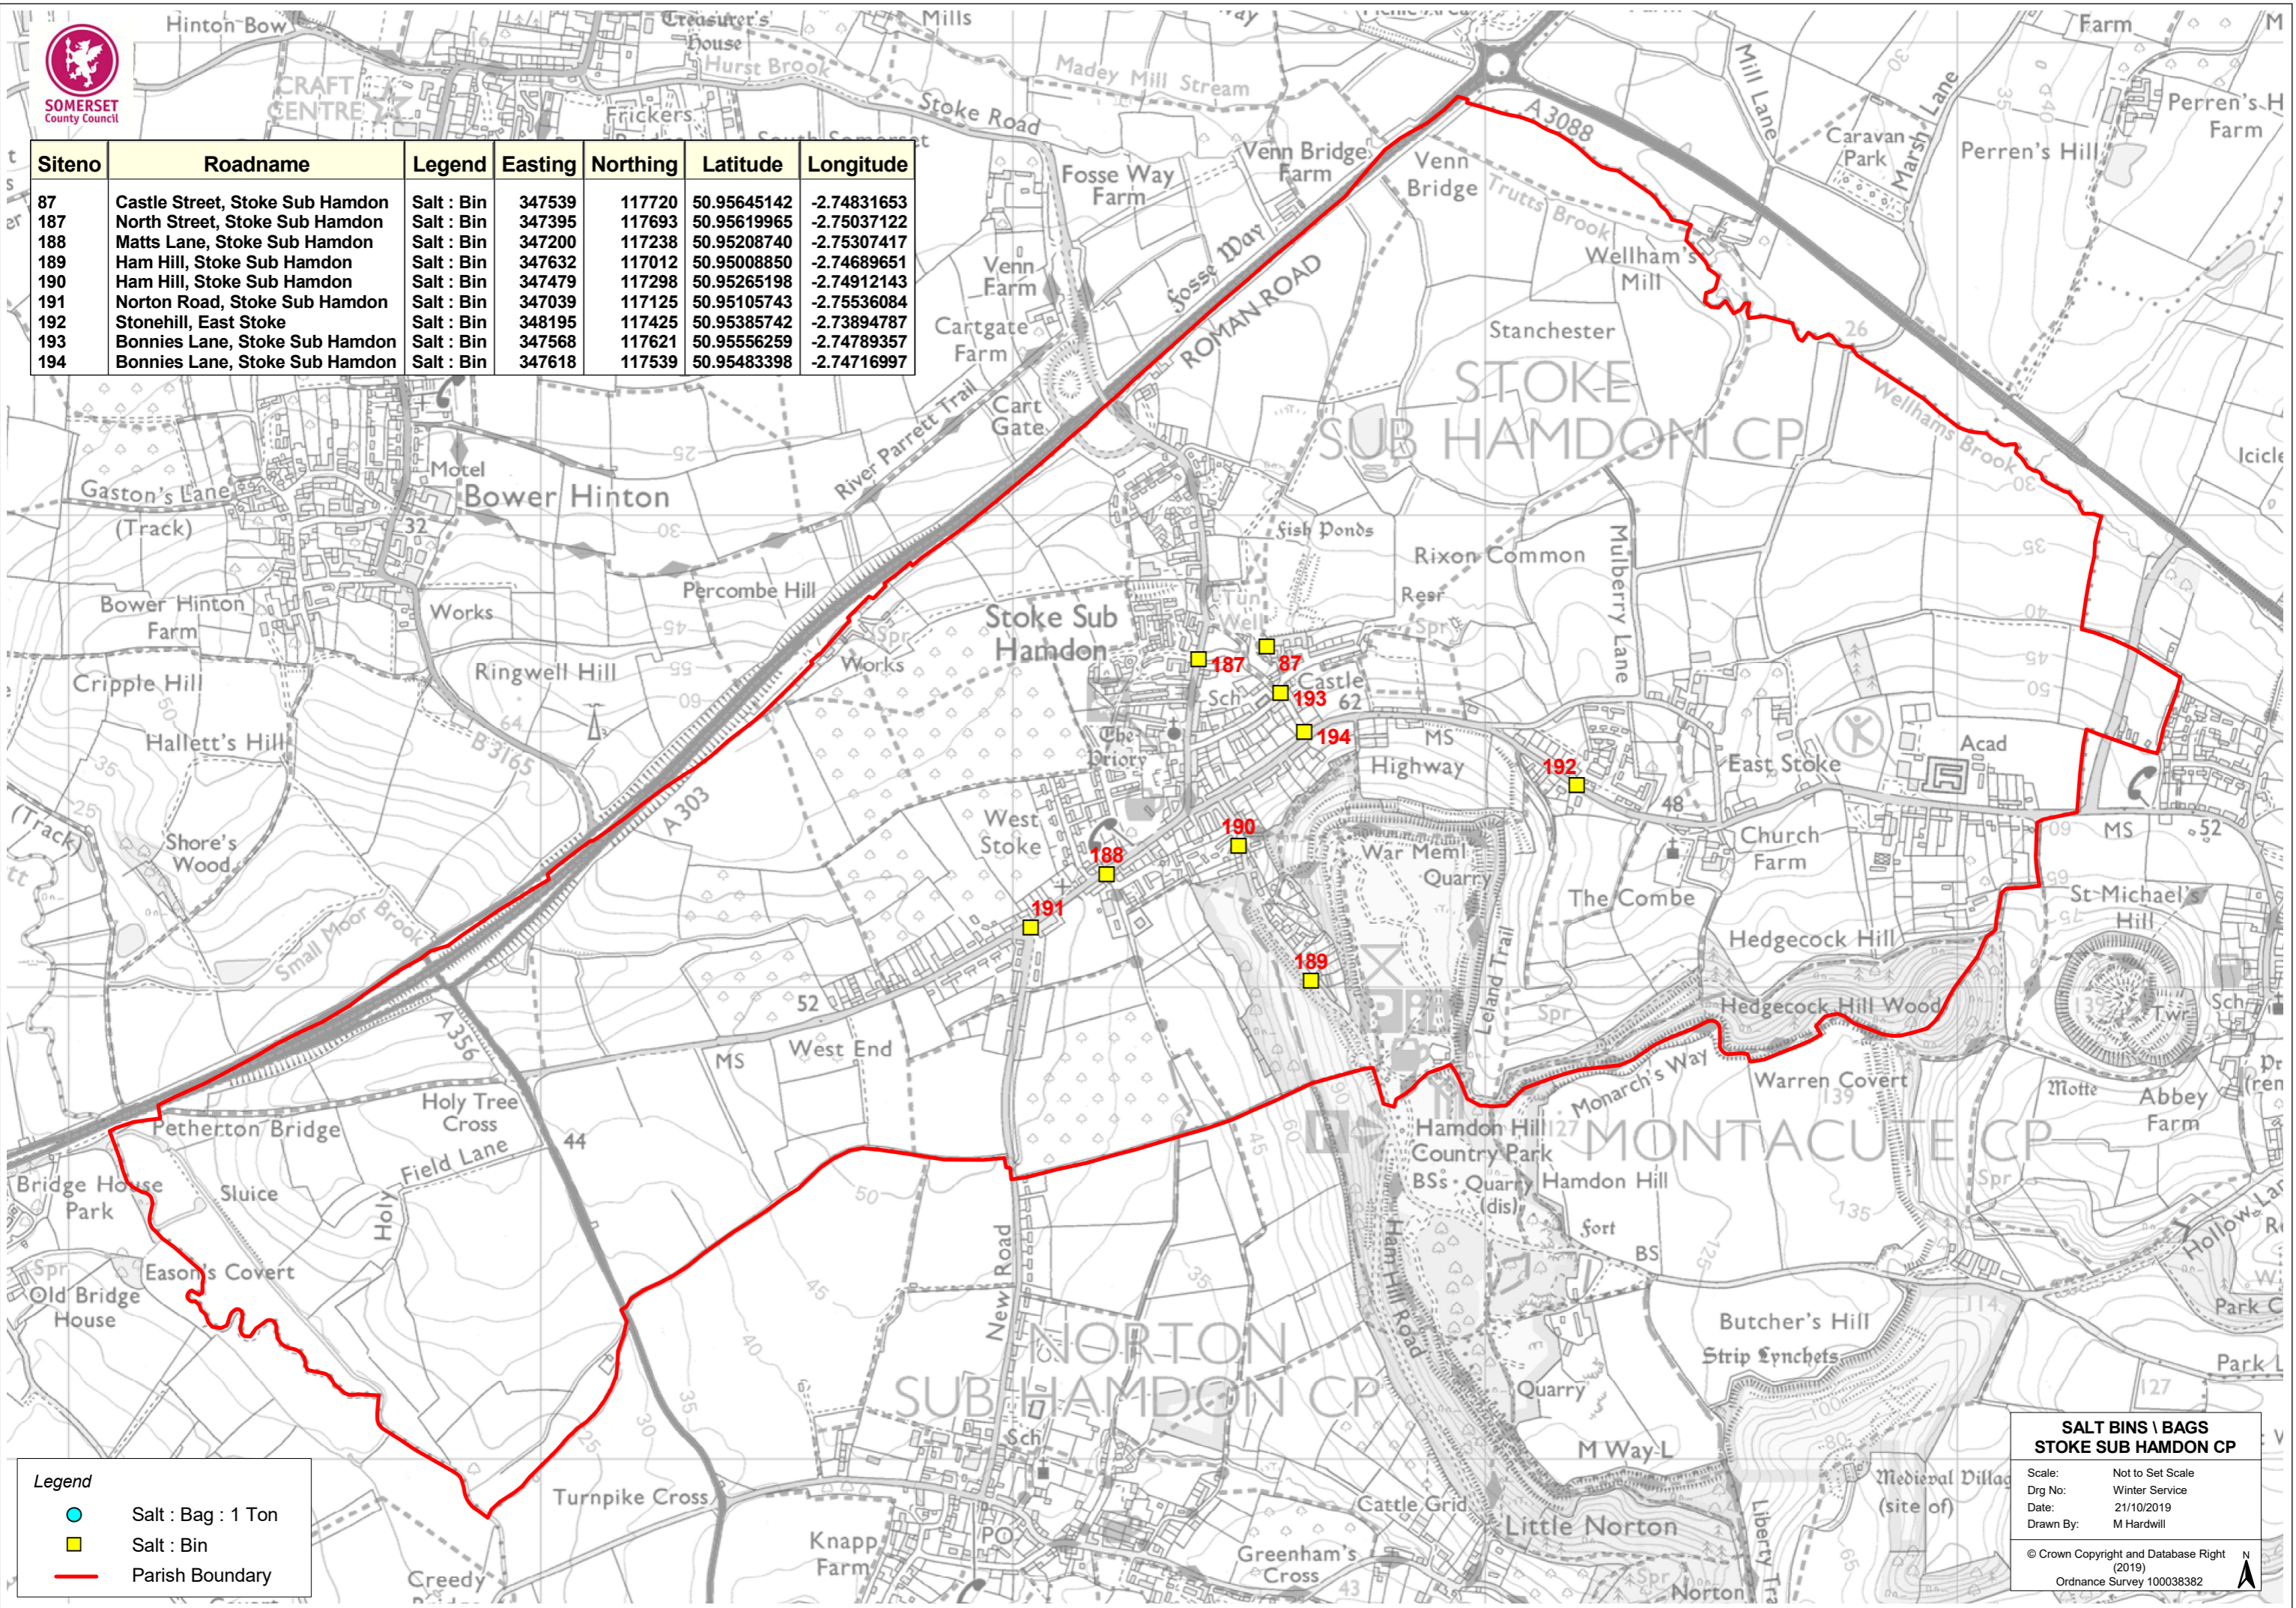

Siteno	Roadname	Legend	Easting	Northing	Latitude	Longitude
87	Castle Street, Stoke Sub Hamdon	Salt : Bin	347539	117720	50.95645142	-2.74831653
187	North Street, Stoke Sub Hamdon	Salt : Bin	347395	117693	50.95619965	-2.75037122
188	Matts Lane, Stoke Sub Hamdon	Salt : Bin	347200	117238	50.95208740	-2.75307417
189	Ham Hill, Stoke Sub Hamdon	Salt : Bin	347632	117012	50.95008850	-2.74689651
190	Ham Hill, Stoke Sub Hamdon	Salt : Bin	347479	117298	50.95265198	-2.74912143
191	Norton Road, Stoke Sub Hamdon	Salt : Bin	347039	117125	50.95105743	-2.75536084
192	Stonehill, East Stoke	Salt : Bin	348195	117425	50.95385742	-2.73894787
193	Bonnies Lane, Stoke Sub Hamdon	Salt : Bin	347568	117621	50.95556259	-2.74789357
194	Bonnies Lane, Stoke Sub Hamdon	Salt : Bin	347618	117539	50.95483398	-2.74716997

Legend

	Salt : Bag : 1 Ton
	Salt : Bin
	Parish Boundary

**SALT BINS \ BAGS
STOKE SUB HAMDON CP**

Scale: Not to Set Scale
 Drg No: Winter Service
 Date: 21/10/2019
 Drawn By: M Hardwill

© Crown Copyright and Database Right (2019)
 Ordnance Survey 100038382