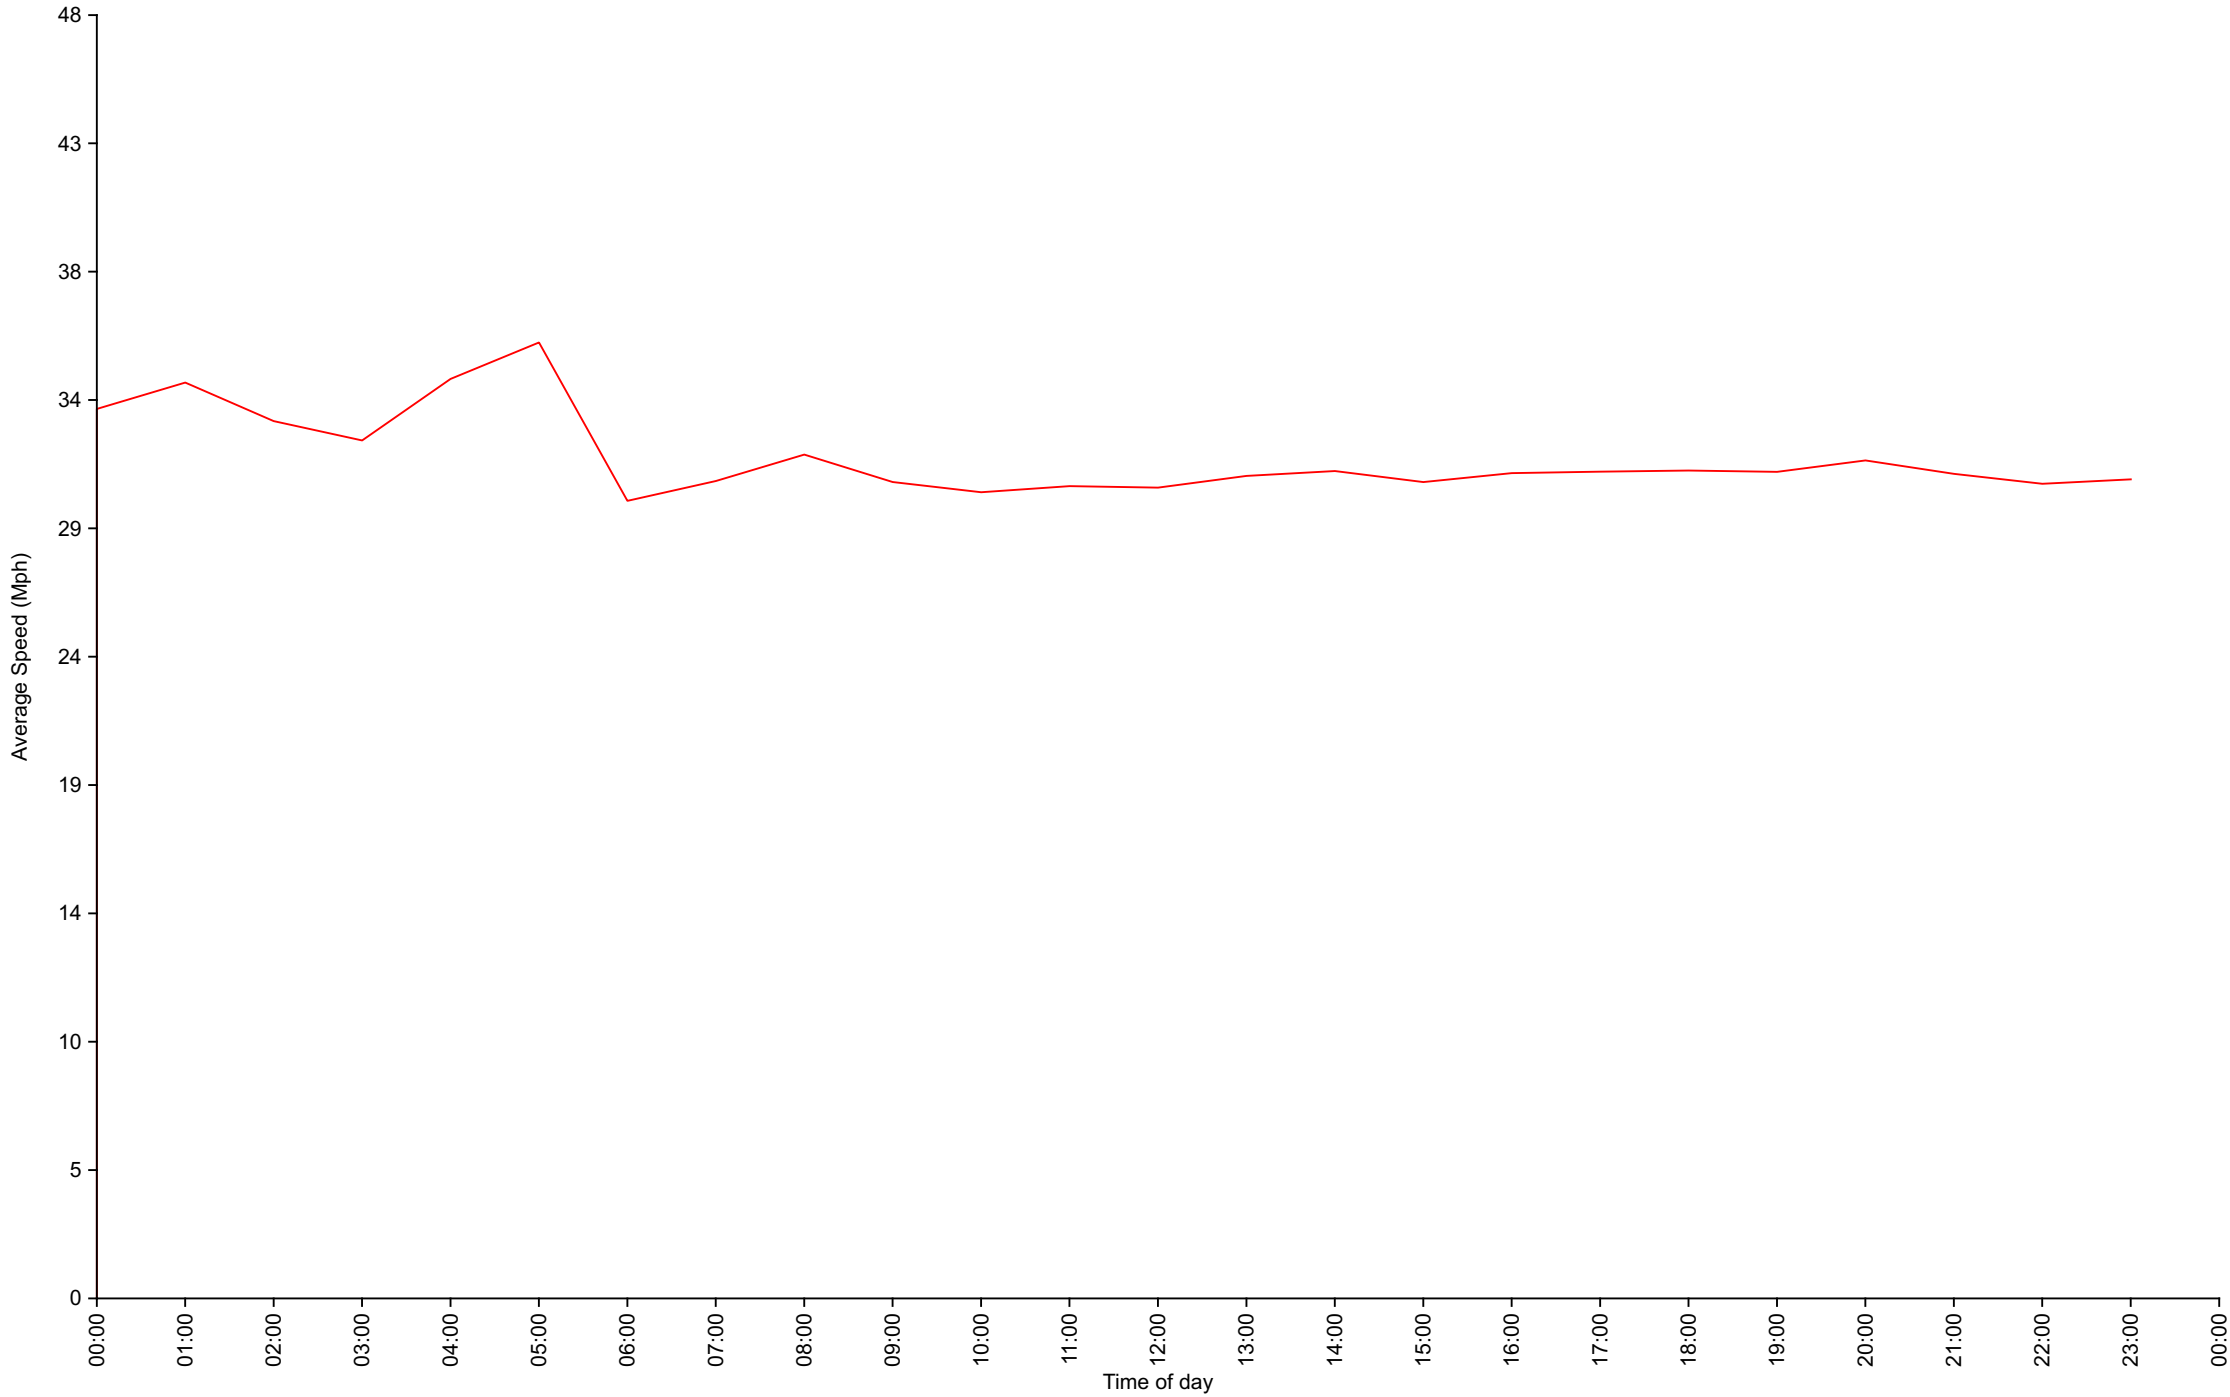

Traffic Report

Traffic Overview from Wed Jun 8 2022 to Sat Dec 31 2022

Vehicle Speed Classes (Mph)

	<15	15 20	20 25	25 30	30 35	35 40	40 45	45 50	50 55	55 60	60 65	65 70	>70	Total	85th Percentile
00:00	0	1	5	25	50	25	14	4	0	1	0	0	0	125	39.1
01:00	0	0	3	12	20	14	12	1	1	0	1	0	0	64	40.1
02:00	0	0	1	11	8	2	2	2	0	1	0	0	0	27	40.9
03:00	0	0	0	5	2	2	1	0	0	0	0	0	0	10	36.5
04:00	0	0	0	3	3	1	2	1	0	0	0	0	0	10	41.3
05:00	0	0	1	6	2	11	6	0	1	0	0	0	0	27	42.3
06:00	4	1	17	70	62	13	12	0	1	0	0	0	0	180	33.8
07:00	7	3	35	187	190	56	33	3	1	0	0	0	0	515	35.4
08:00	8	28	118	449	592	377	100	14	1	0	0	0	0	1687	36.9
09:00	7	24	156	806	956	317	83	9	0	2	0	0	0	2360	34.8
10:00	22	41	166	684	724	250	89	7	3	0	0	0	0	1986	34.8
11:00	8	30	186	665	754	287	69	6	3	1	0	1	0	2010	34.9
12:00	23	23	177	674	847	271	72	14	0	2	0	0	0	2103	34.6
13:00	4	24	154	639	804	314	76	9	1	2	0	0	0	2027	35.3
14:00	9	37	130	572	801	327	70	16	5	1	0	0	0	1968	35.4
15:00	20	34	201	843	1148	391	71	14	2	0	1	0	0	2725	34.8
16:00	11	30	207	819	1028	428	100	23	3	0	1	1	1	2652	35.4
17:00	9	26	157	813	1078	419	95	14	0	0	0	0	0	2611	35.2
18:00	6	19	136	704	886	317	102	13	3	0	0	0	0	2186	35.3
19:00	3	17	105	451	607	225	56	8	3	1	2	0	0	1478	35.3
20:00	1	9	69	280	338	168	49	11	3	0	0	0	0	928	36.2
21:00	2	8	44	194	197	92	27	4	2	1	1	0	0	572	35.7
22:00	1	8	53	184	227	83	27	2	0	0	0	0	0	585	35.1
23:00	0	6	30	112	123	36	16	4	1	0	0	0	0	328	34.8
AM Total	56	128	688	2923	3363	1355	423	47	11	5	1	1	0		
PM Total	89	241	1463	6285	8084	3071	761	132	23	7	5	1	1		
Total	145	369	2151	9208	11447	4426	1184	179	34	12	6	2	1		
Percent	0.50%	1.27%	7.38%	31.57%	39.25%	15.18%	4.06%	0.61%	0.12%	0.04%	0.02%	0.01%	0.00%		

Traffic Overview from Wed Jun 8 2022 to Sat Dec 31 2022
(60 Minute Resolution)

Vehicle Counts By Speed Class

Traffic Overview from Wed Jun 8 2022 to Sat Dec 31 2022

Average Speed By Hour

Traffic Overview from Wed Jun 8 2022 to Sat Dec 31 2022
(60 Minute Resolution)