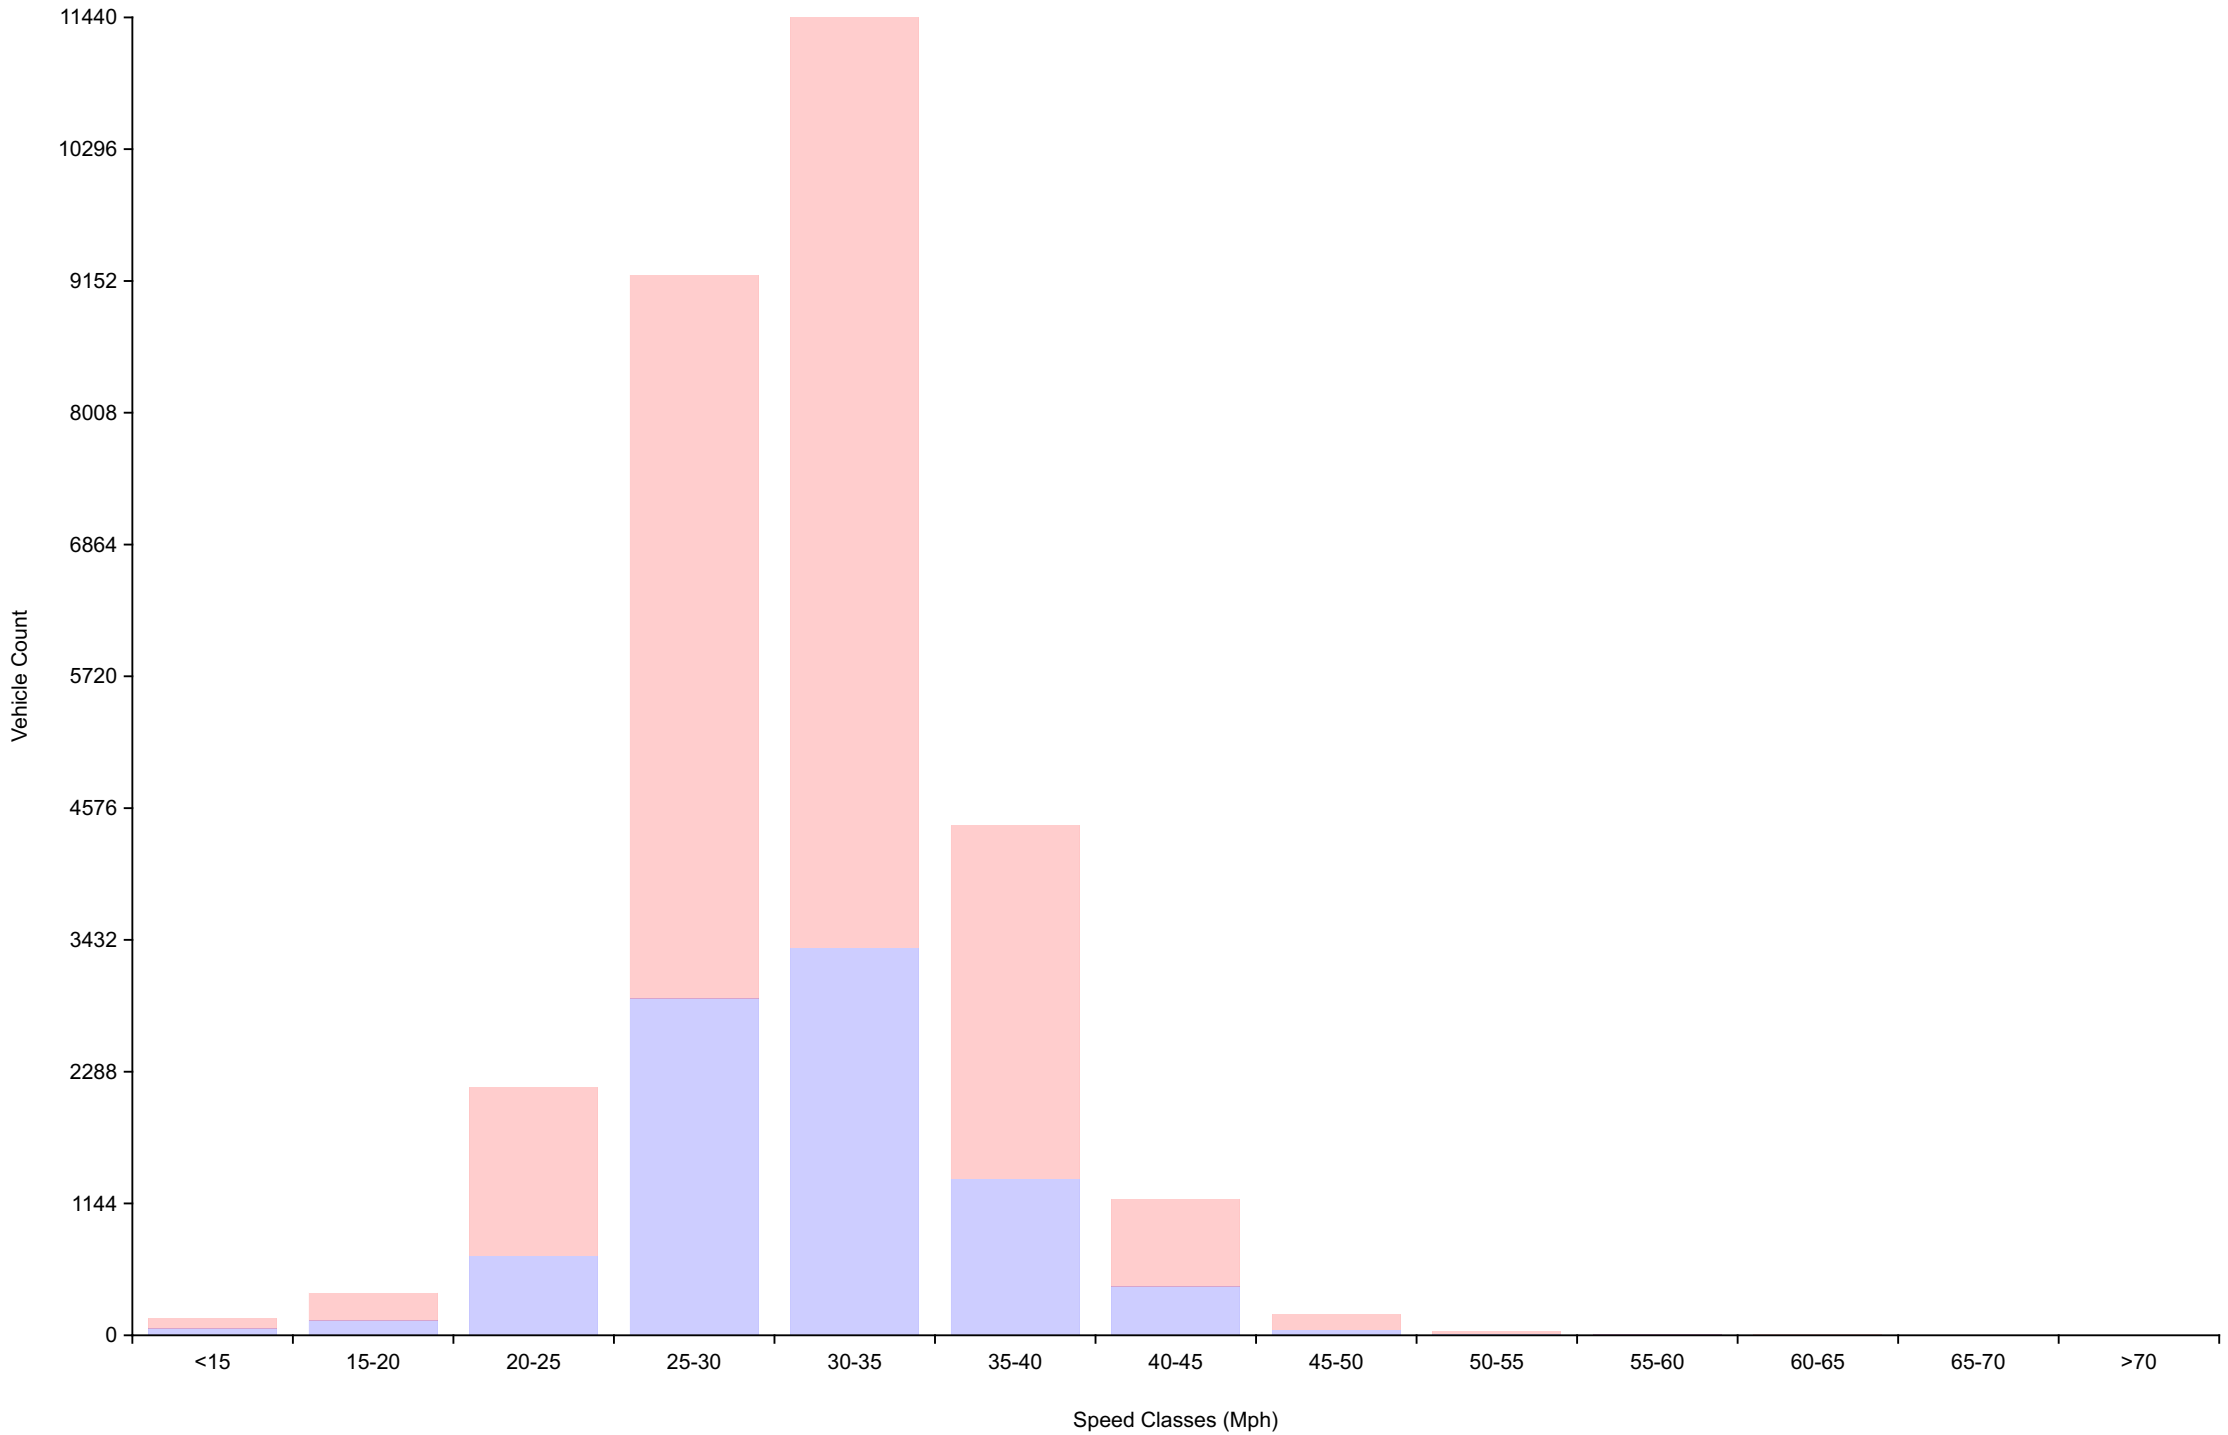

Vehicle Counts By Speed Class

Traffic Overview from Wed Jun 8 2022 to Sat Dec 31 2022