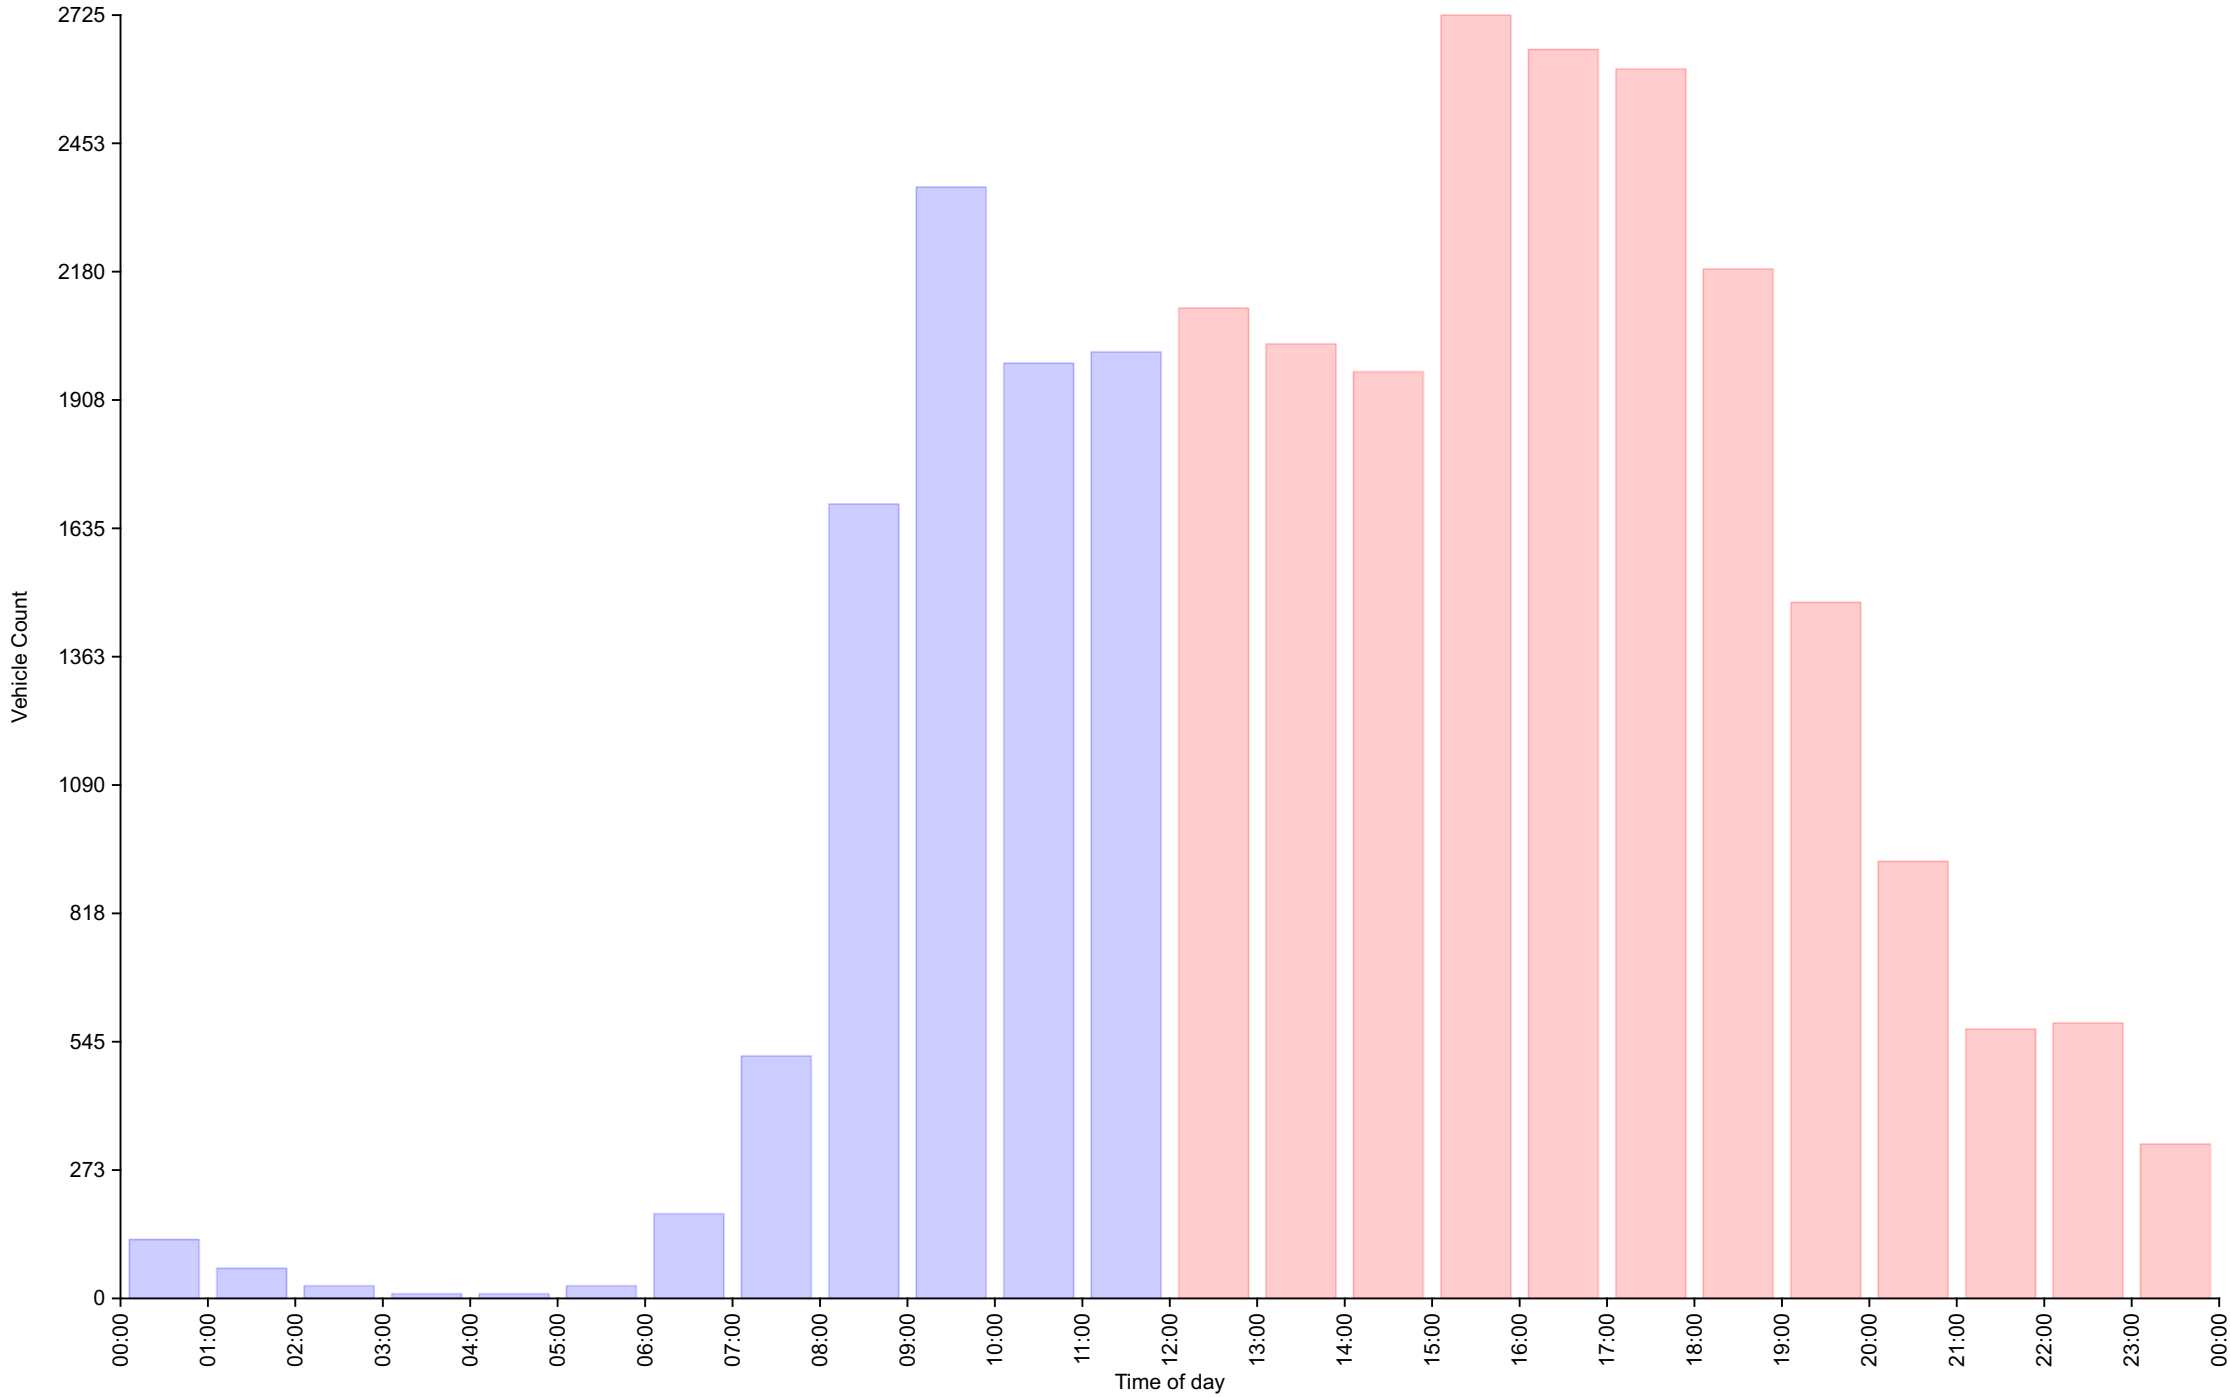

Traffic Report

Traffic Overview from Wed Jun 8 2022 to Sat Dec 31 2022

Vehicle Speed Classes (Mph)

	<15	15 20	20 25	25 30	30 35	35 40	40 45	45 50	50 55	55 60	60 65	65 70	>70	Total	85th Percentile
00:00	0	1	5	25	50	25	14	4	0	1	0	0	0	125	39.1
01:00	0	0	3	12	20	14	12	1	1	0	1	0	0	64	40.1
02:00	0	0	1	11	8	2	2	2	0	1	0	0	0	27	40.9
03:00	0	0	0	5	2	2	1	0	0	0	0	0	0	10	36.5
04:00	0	0	0	3	3	1	2	1	0	0	0	0	0	10	41.3
05:00	0	0	1	6	2	11	6	0	1	0	0	0	0	27	42.3
06:00	4	1	17	70	62	13	12	0	1	0	0	0	0	180	33.8
07:00	7	3	35	187	190	56	33	3	1	0	0	0	0	515	35.4
08:00	8	28	118	449	592	377	100	14	1	0	0	0	0	1687	36.9
09:00	7	24	156	806	956	317	83	9	0	2	0	0	0	2360	34.8
10:00	22	41	166	684	724	250	89	7	3	0	0	0	0	1986	34.8
11:00	8	30	186	665	754	287	69	6	3	1	0	1	0	2010	34.9
12:00	23	23	177	674	847	271	72	14	0	2	0	0	0	2103	34.6
13:00	4	24	154	639	804	314	76	9	1	2	0	0	0	2027	35.3
14:00	9	37	130	572	801	327	70	16	5	1	0	0	0	1968	35.4
15:00	20	34	201	843	1148	391	71	14	2	0	1	0	0	2725	34.8
16:00	11	30	207	819	1028	428	100	23	3	0	1	1	1	2652	35.4
17:00	9	26	157	813	1078	419	95	14	0	0	0	0	0	2611	35.2
18:00	6	19	136	704	886	317	102	13	3	0	0	0	0	2186	35.3
19:00	3	17	105	451	607	225	56	8	3	1	2	0	0	1478	35.3
20:00	1	9	69	280	338	168	49	11	3	0	0	0	0	928	36.2
21:00	2	8	44	194	197	92	27	4	2	1	1	0	0	572	35.7
22:00	1	8	53	184	227	83	27	2	0	0	0	0	0	585	35.1
23:00	0	6	30	112	123	36	16	4	1	0	0	0	0	328	34.8
AM Total	56	128	688	2923	3363	1355	423	47	11	5	1	1	0		
PM Total	89	241	1463	6285	8084	3071	761	132	23	7	5	1	1		
Total	145	369	2151	9208	11447	4426	1184	179	34	12	6	2	1		
Percent	0.50%	1.27%	7.38%	31.57%	39.25%	15.18%	4.06%	0.61%	0.12%	0.04%	0.02%	0.01%	0.00%		

Total Vehicles : 29164
30th Percentile : 27.9 MPH
50th Percentile : 30.2 MPH
85th Percentile : 35.3 MPH
95th Percentile : 38.9 MPH
Average Speed : 30.8 MPH
Highest Speed : 81.4 MPH

Vehicle Counts By Hour

Traffic Overview from Wed Jun 8 2022 to Sat Dec 31 2022
(60 Minute Resolution)