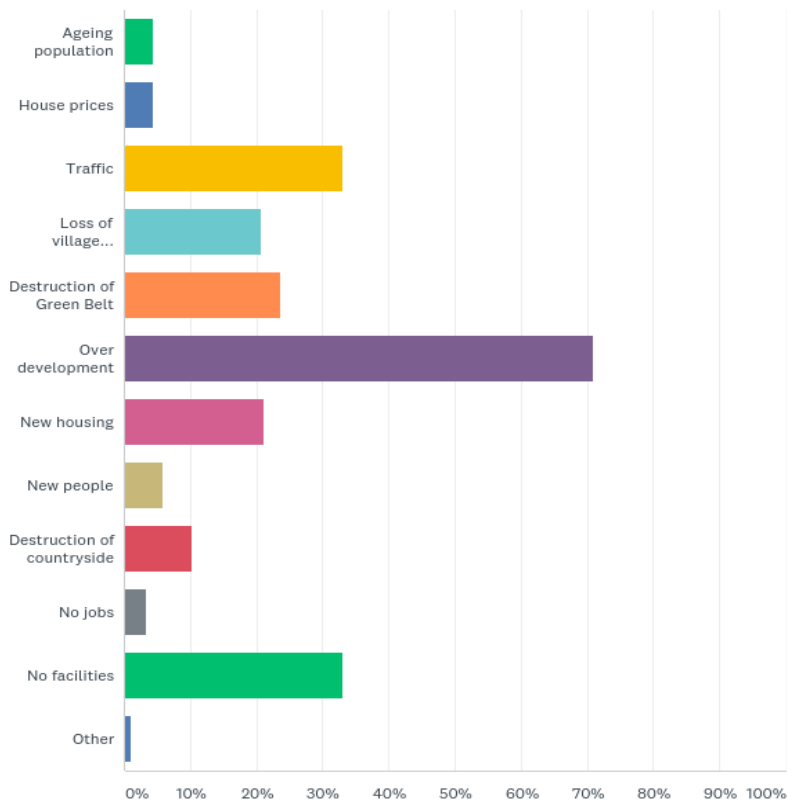

**Residents Survey “Post it” comments 16.11.2017 against Q3 questionnaire outcomes.
“What do you see as the main threats for the future of Chelford Parish”**

Need better bus transport to places other than Macclesfield and Knutsford.

With the increase of population in Chelford more shops are needed. eg. A Co-op

A real need for smaller starter homes and bungalows in the 2 current developments.

More starter homes.

Starter homes needed.

Business and commercial is relatively one dimensional [Farm Supplies] Could be seen as not robust to support or enable future opportunity for Chelford. – Diversity could help!?

Do not want over-development. It will no longer be a village