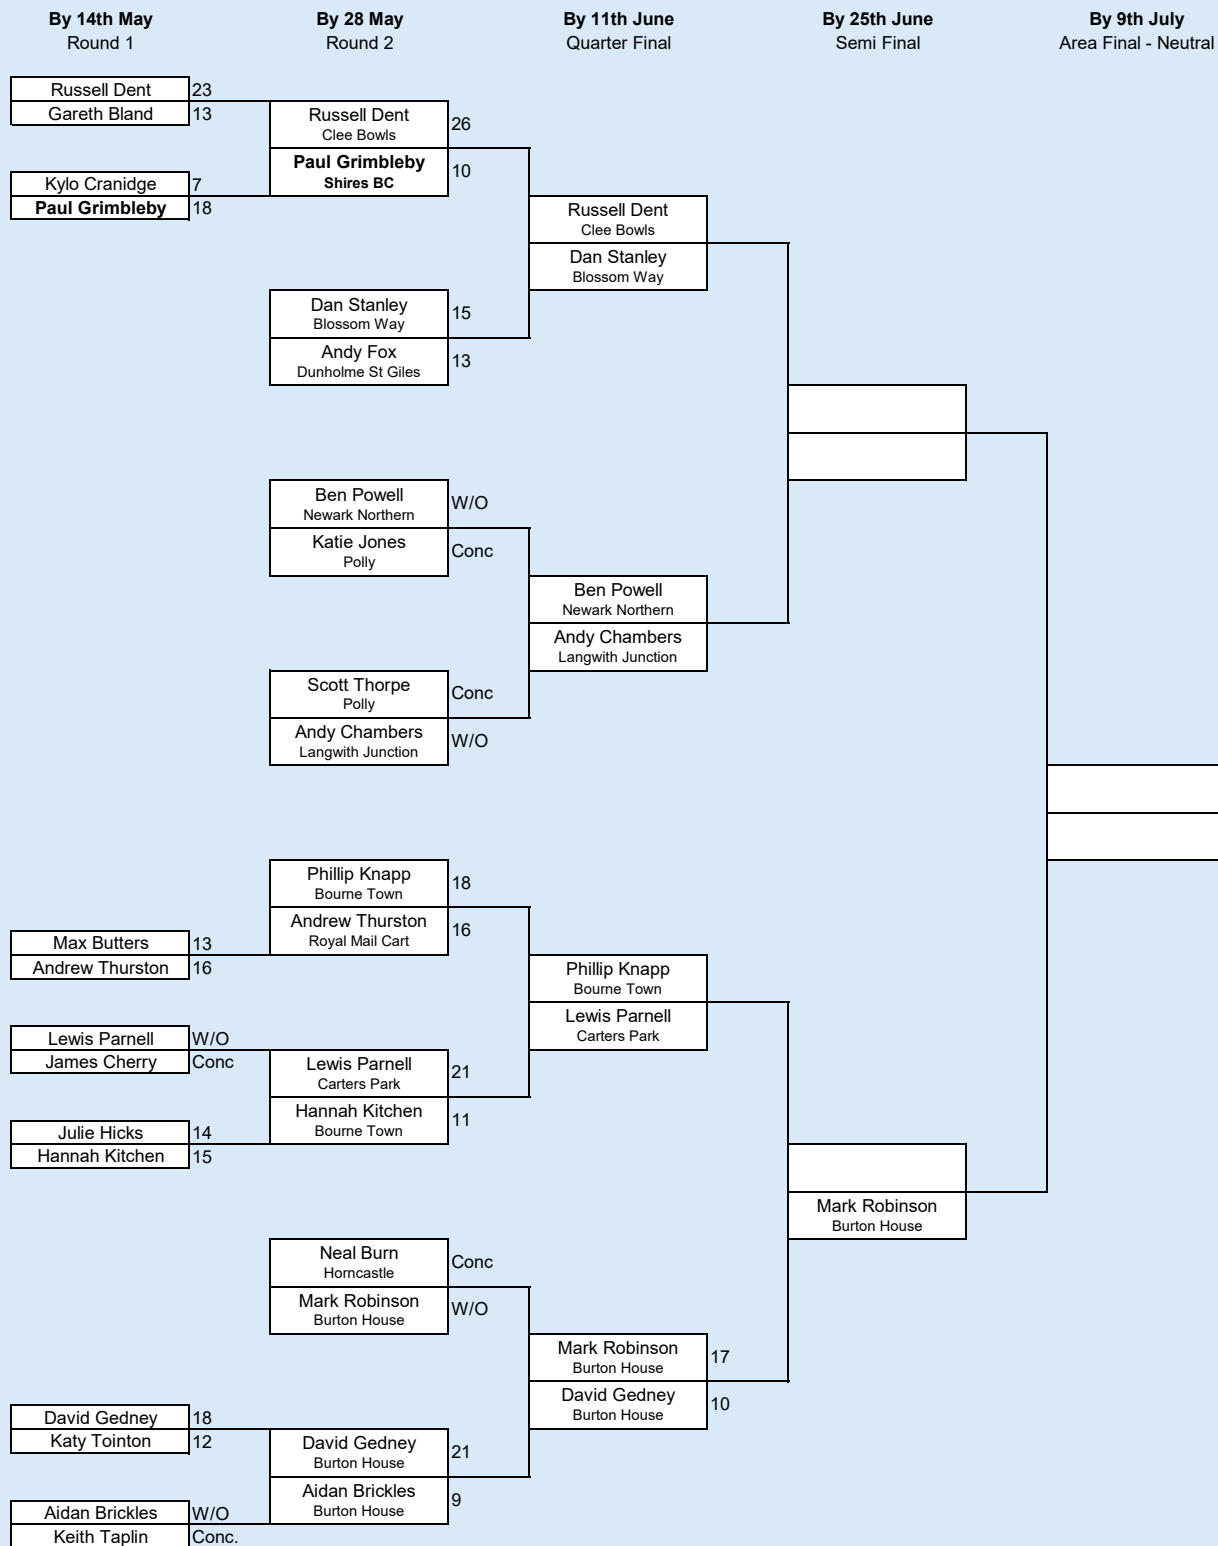

Bowls England Family Pairs - Lincs / Notts / Derbyshire Section

Format:
Mixed / Open
18 Ends
3 Bowls