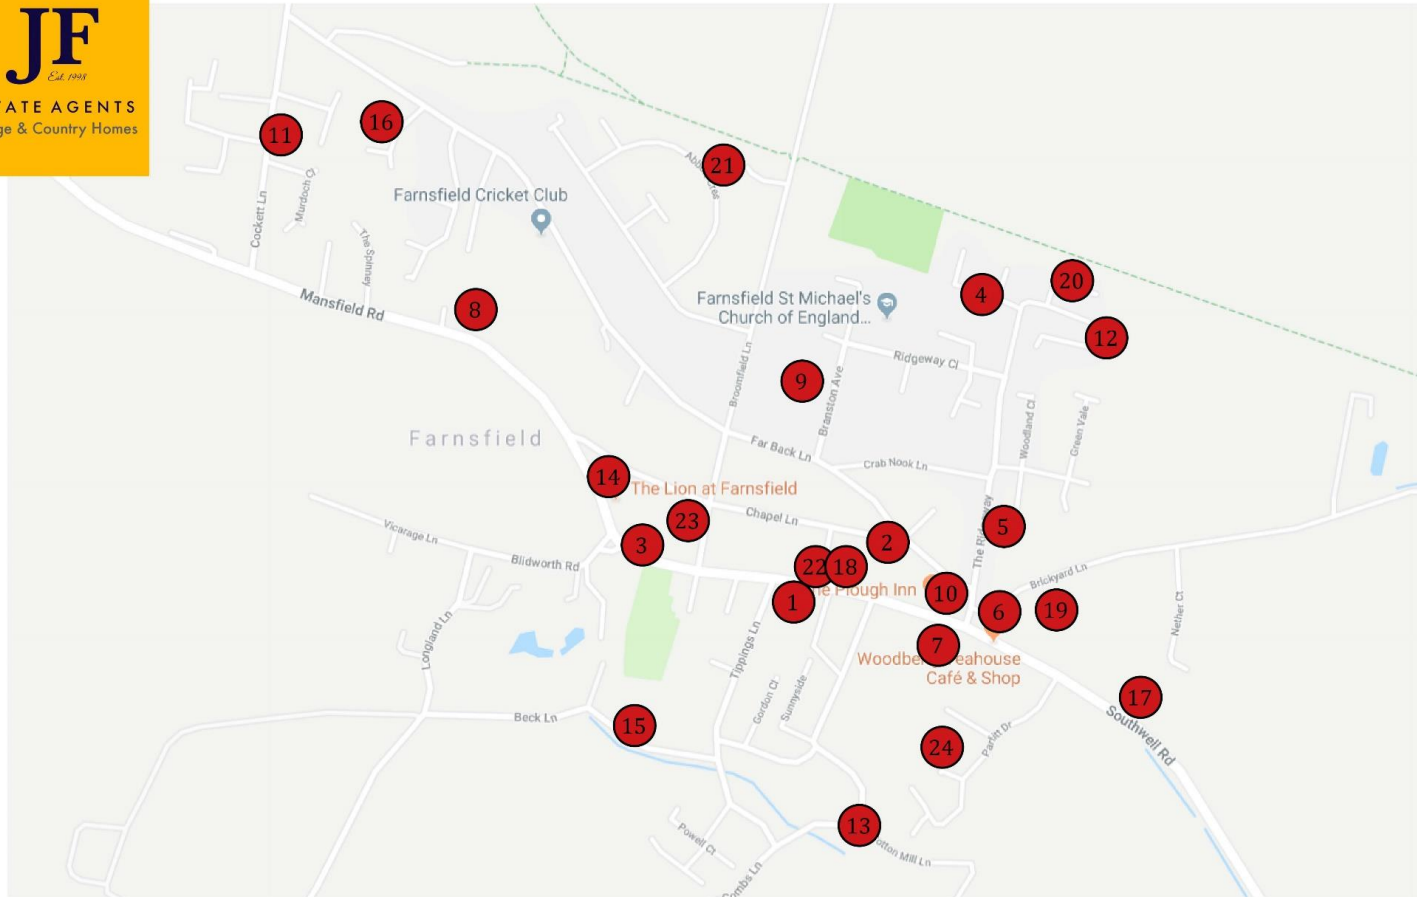

# Farnsfield Living Advent Calendar

Windows throughout the village will be lit up from 1st December. Each evening between 1st and 24th December at 6.45pm another window will be 'opened'.

Once opened the windows will remain lit until 1st January. Use this map to locate each of the windows. The numbers in red are the date in December that the window will be revealed.

- |                                  |                                   |                                  |                              |                                  |
|----------------------------------|-----------------------------------|----------------------------------|------------------------------|----------------------------------|
| 1 Atherley's Bakery, Main Street | 6 The Cottage, Brickyard Lane     | 11 24 Cockett Lane               | 16 9 Fletcher Court          | 21 28 Abbott Crescent            |
| 2 Poacher's Cottage, Chapel Lane | 7 The Grange, Main Street         | 12 20 Long Meadow                | 17 Jalna, Southwell Road     | 22 Lollipop Cottage, Main Street |
| 3 Church Farm, Main Street       | 8 Southview Cottage, Main Street  | 13 Render Park Farm, Quaker Lane | 18 Charity Shop, Main Street | 23 The Library, New Hill         |
| 4 18 D'Ayncourt Walk             | 9 11 Branston Avenue              | 14 Bramley & White, Main Street  | 19 6 Brickyard Lane          | 24 2 Carding Close               |
| 5 16 The Ridgeway                | 10 Ridgeway Cottage, The Ridgeway | 15 The Vicarage, Beck Lane       | 20 6 Meadow Close            |                                  |