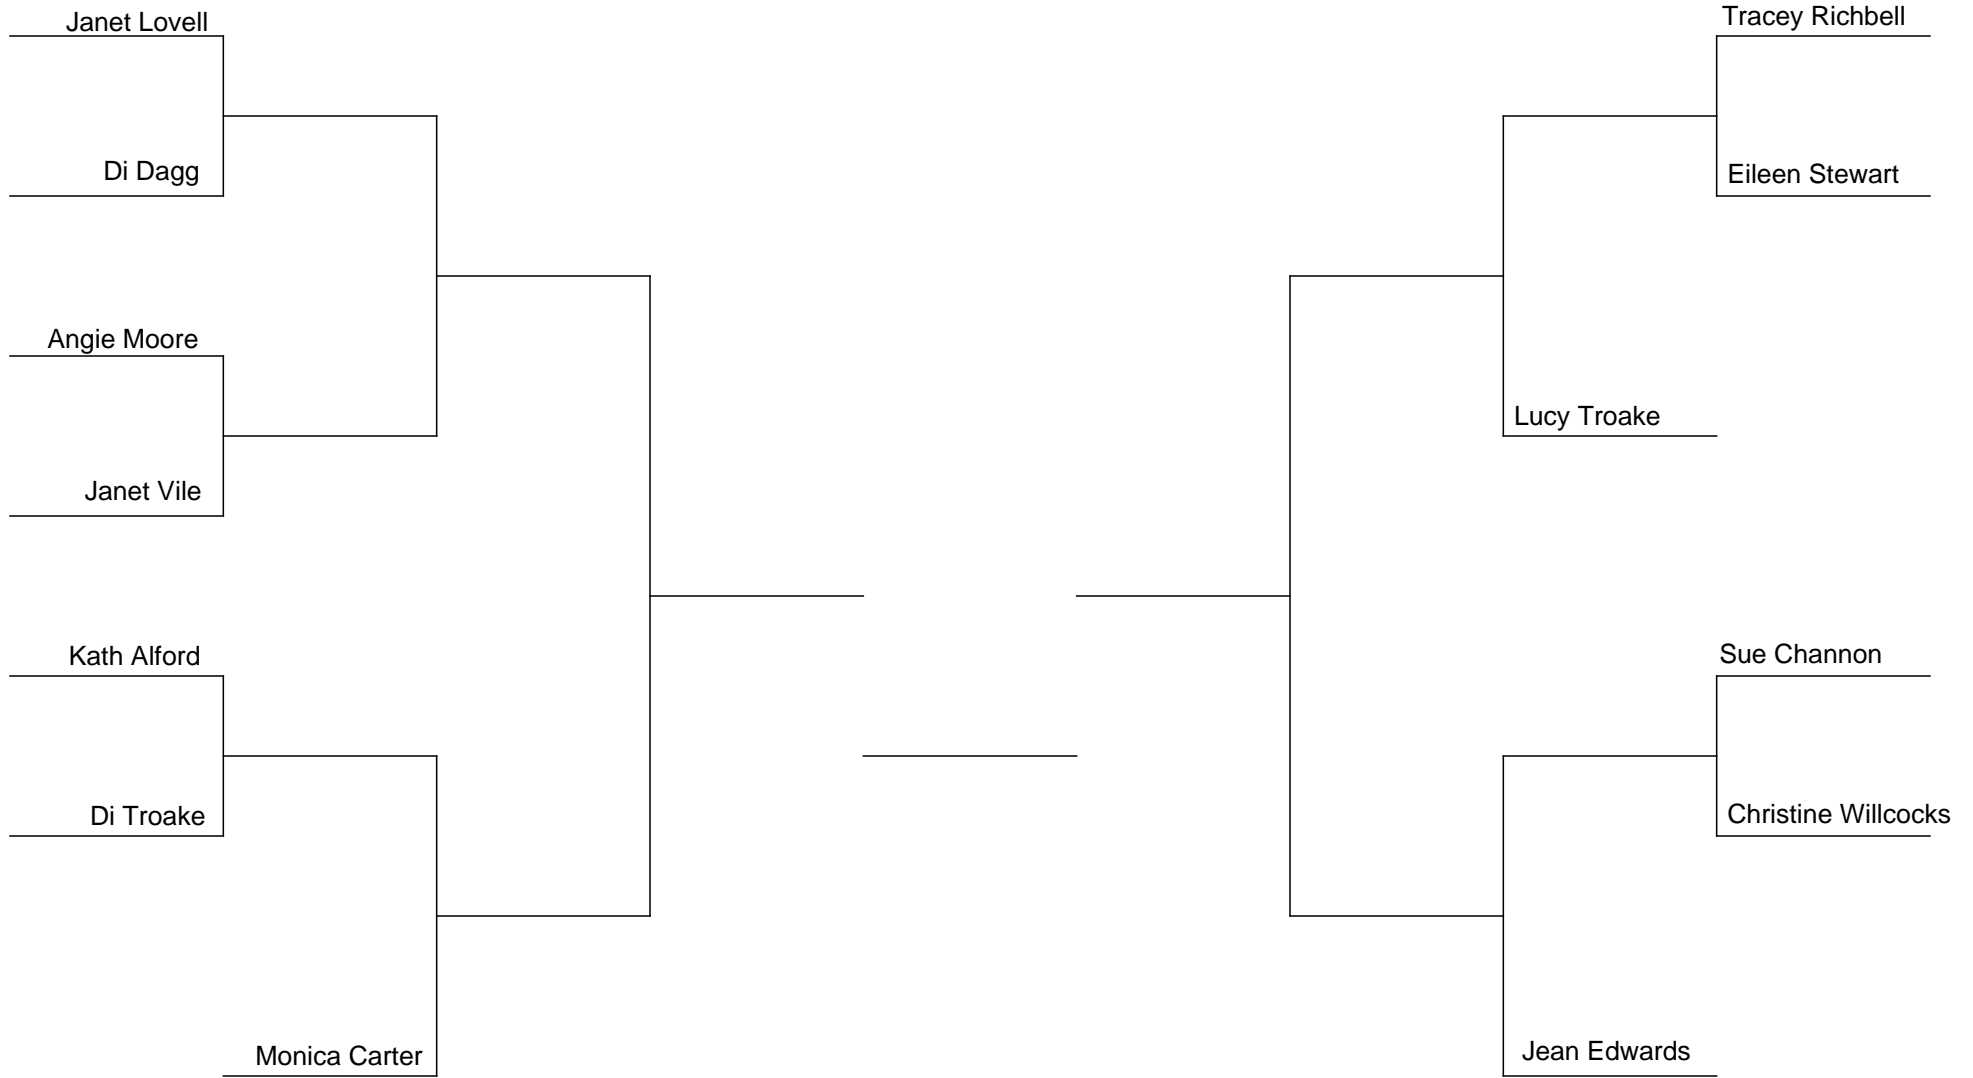

# Ladies Championship Singles 2019

## Play by Dates

1st Round	Q/Final	S/Final	Final
20 July	10 Aug	24 Aug	13 Sept