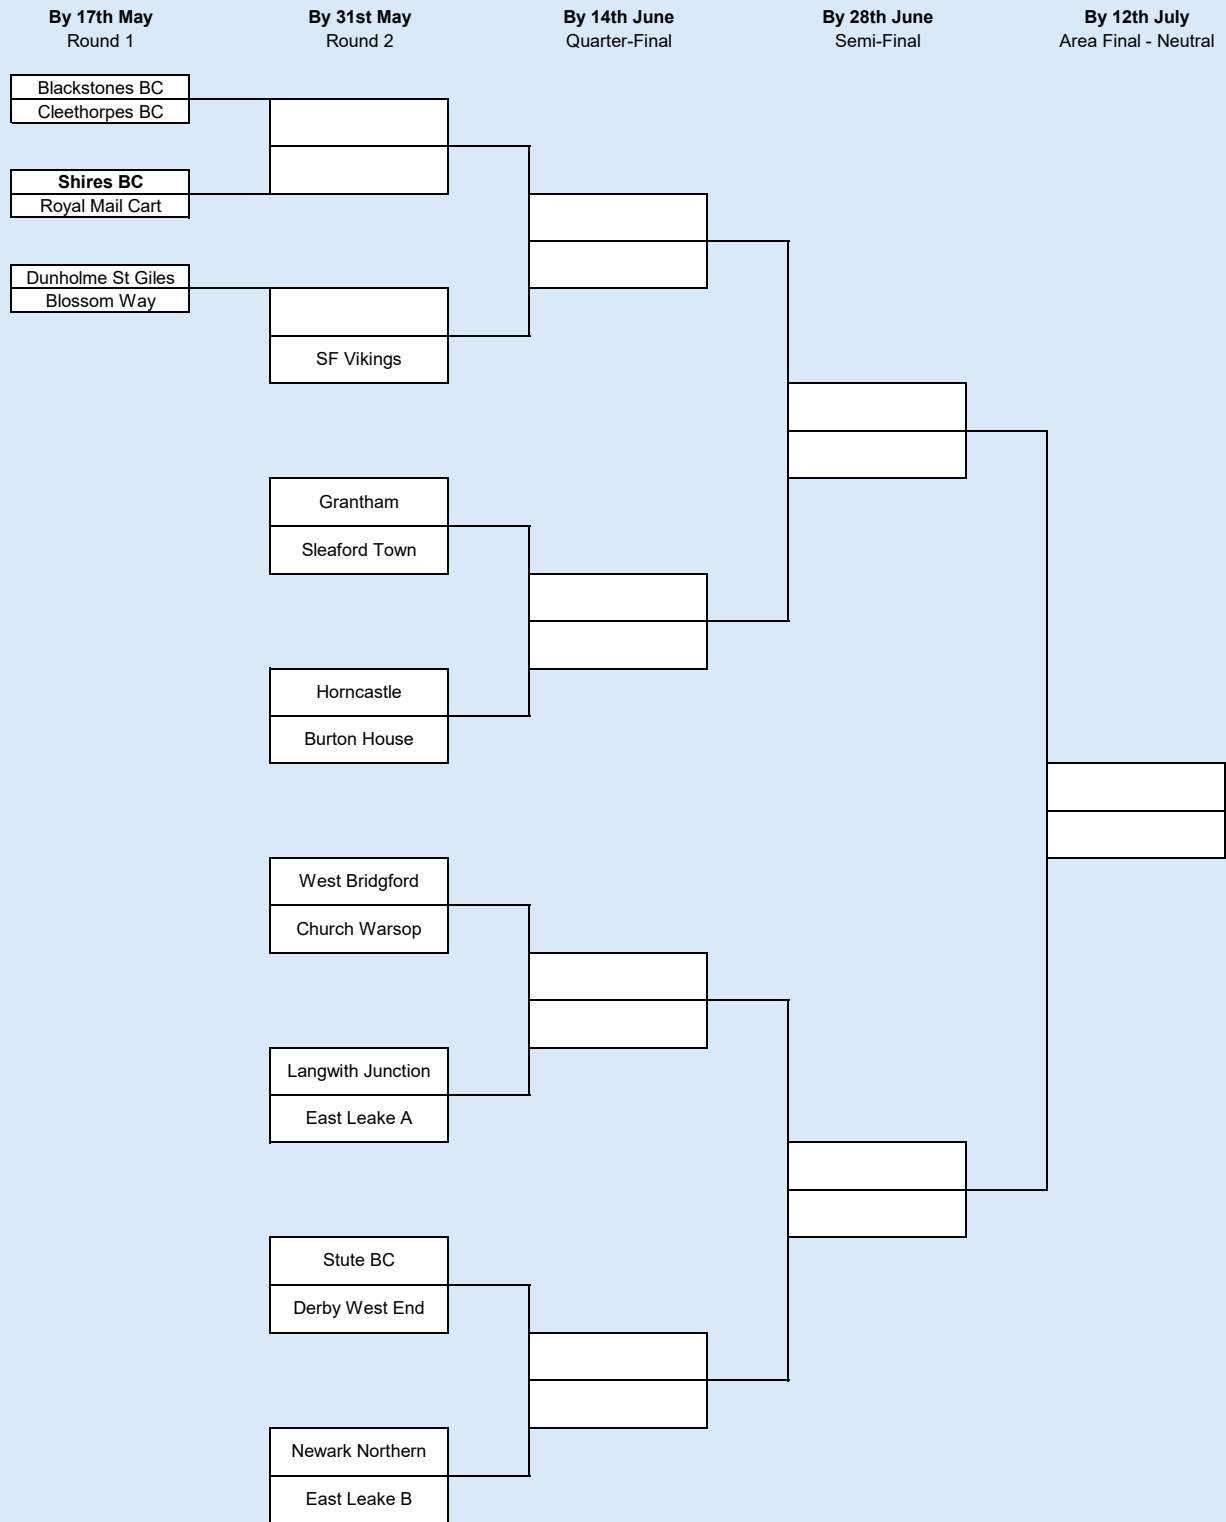

**Bowls England
Club Two Fours - Lincs / Notts / Derbyshire**

Format:

A club side shall consist of two rinks of four players and they shall play 18 ends, two bowls each player. Players can be all men, all women or a combination of both

Winner is total aggregate across 2 rinks

Coin toss for jack and extra end nomination

Rules: