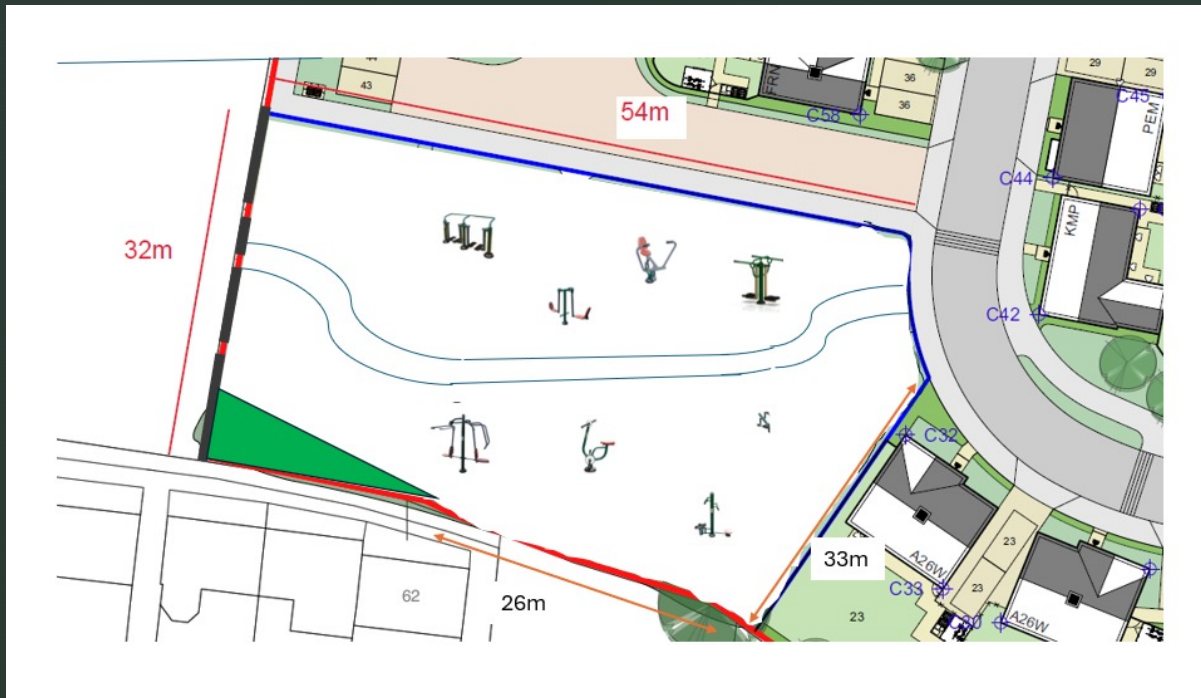

Lyneham Fields
D2 land usage
Area to be added to existing
Play park area and fitness
Equipment fitted.
The area may need to be
fenced and suitable surface to
be installed

 A detailed equipment layout plan for the fitness area. It features a green grid representing the ground surface. Various pieces of fitness equipment are placed on the grid, each labeled with a circled letter (A, B, C, D, E, F, G, H, I, J, K, L, M, N, O, P, Q, R, S, T, U, V, W, X, Y, Z). A scale bar on the left indicates distances of 1m, 5m, and 10m. A legend on the right lists the equipment types and their quantities.

Ref: 41215
Date: 13/02/2024
Scale: As Shown
Designer: Chris F
Area Manager: Neil H

Images shown are for representational purposes, products may vary. T: 01702 291129 - www.sovereignplayequipment.co.uk

Extension to Pound Close Play area to include a trim track and benches

Fitness Equipment fitted in Bradenstoke Playing Field
The same type of equipment will be fitted in Pound Close Playing
Field

Table Tennis Table fitted in Bradenstoke Playing field.
One is to be fitted in Lyneham when new trim track is fitted