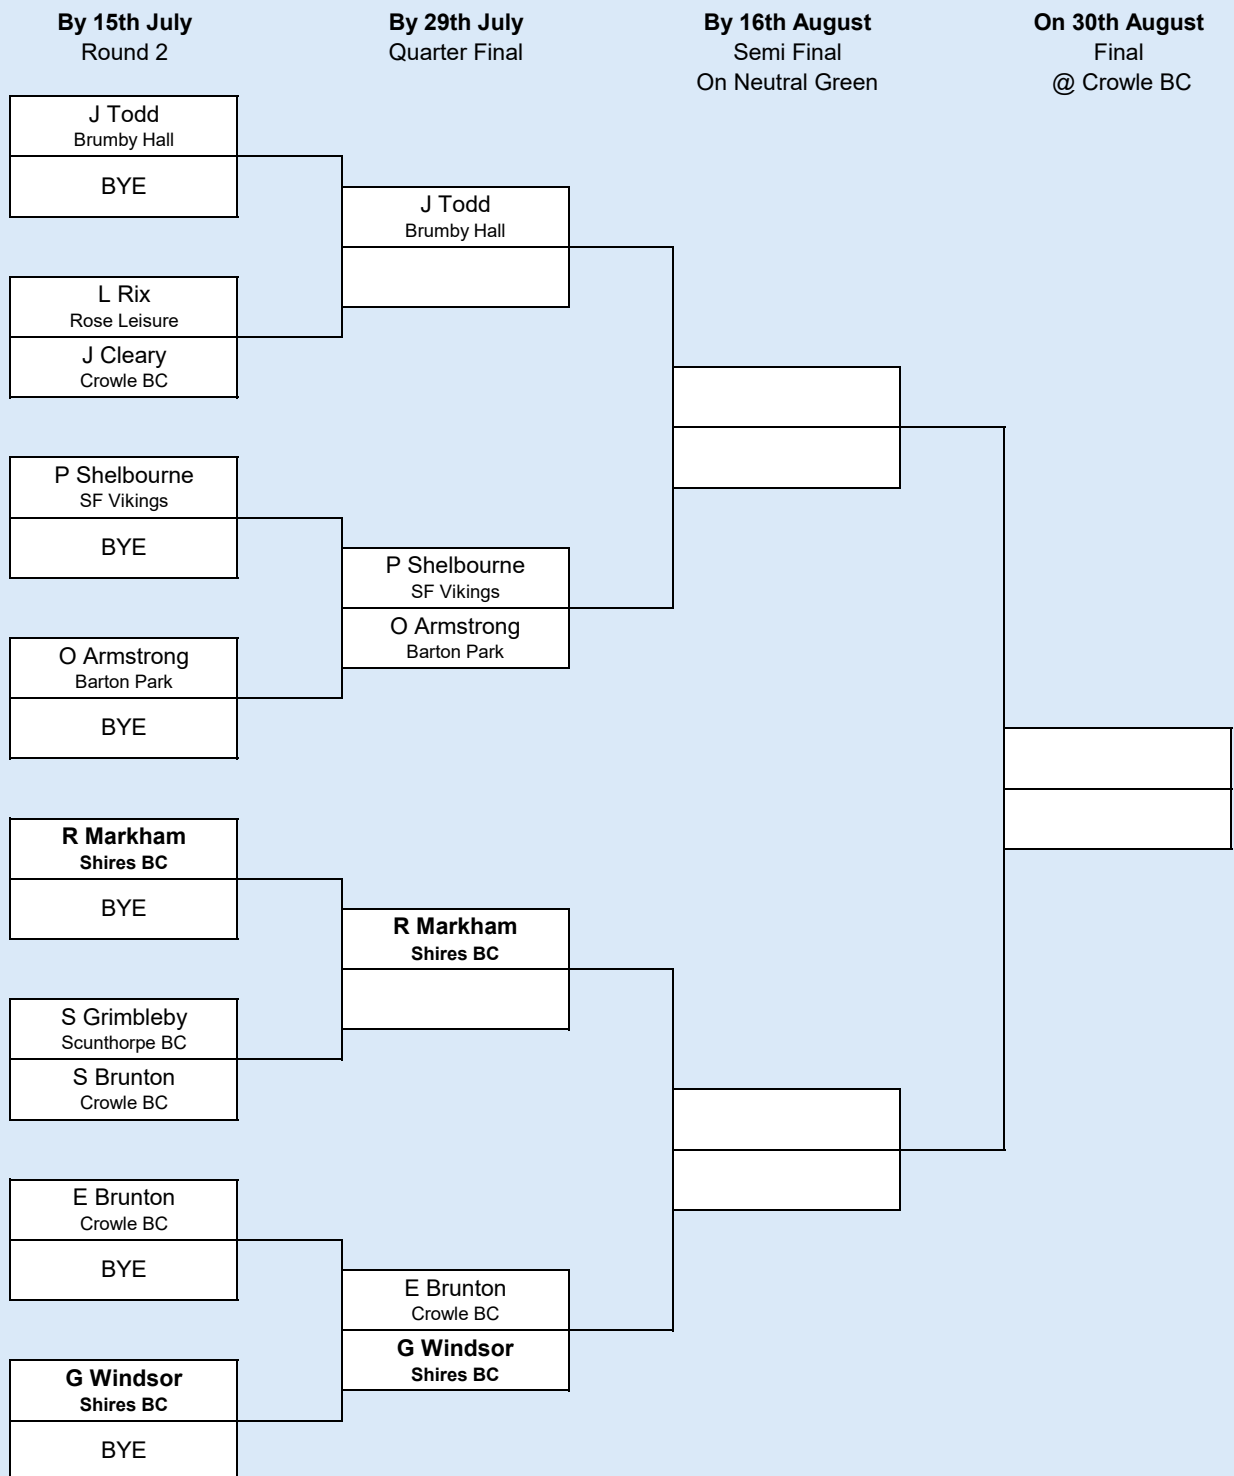

Scunthorpe & District Bowls League Lysaghts Cup

Format:

Ladies Singles

21 up

4 Bowls