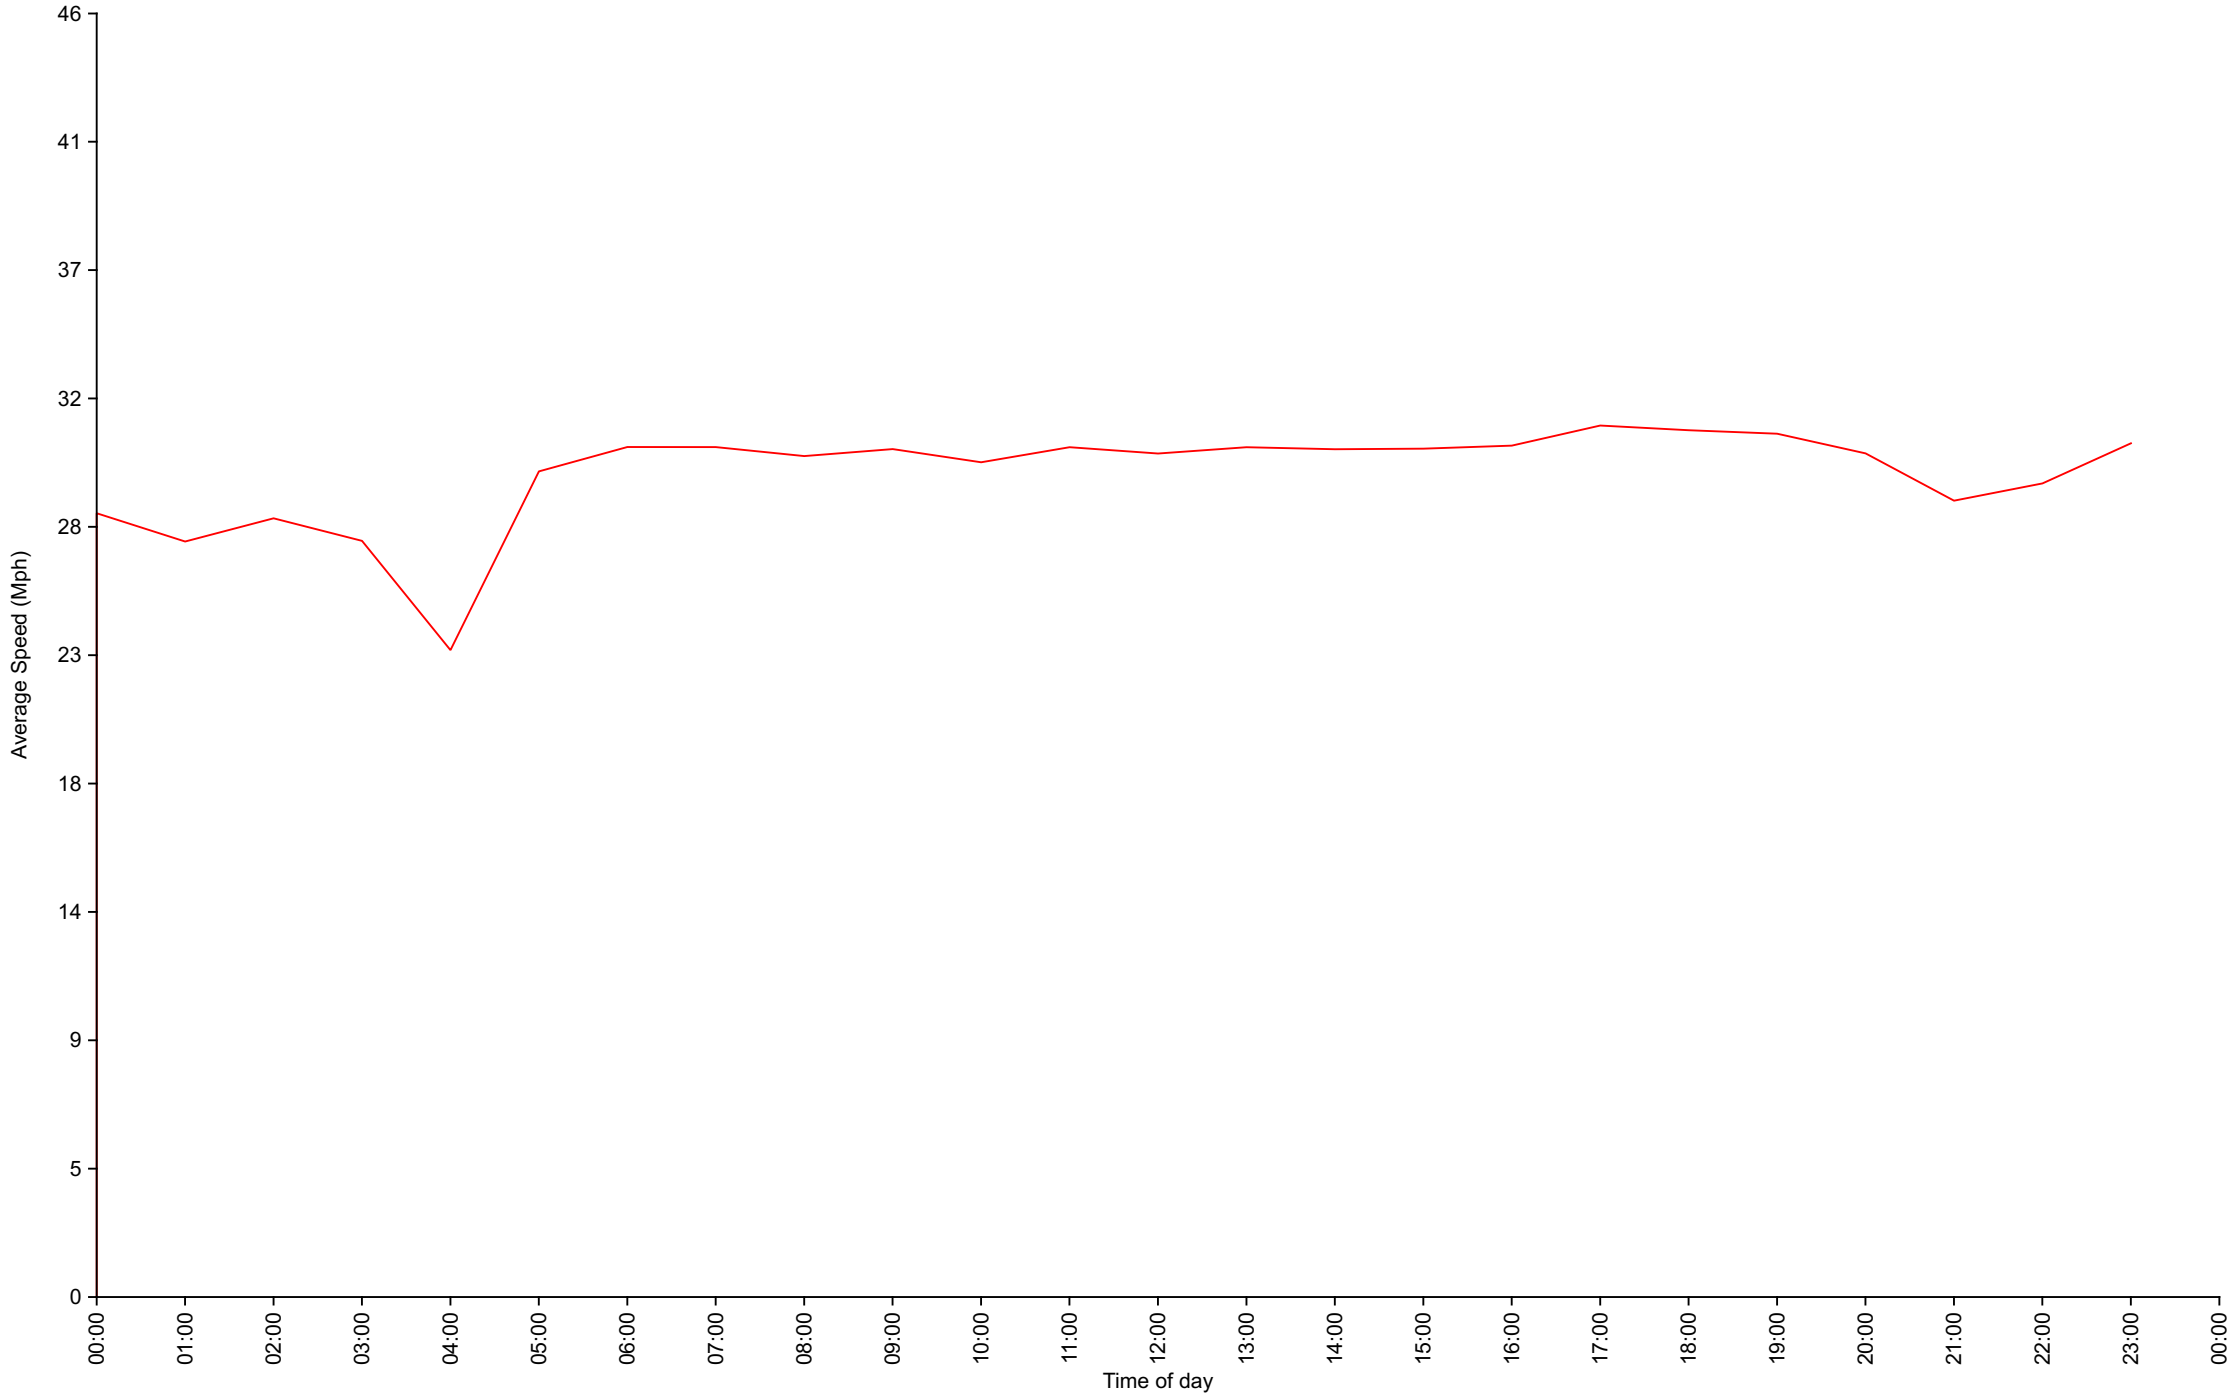

Station Hill - Uphill

Average Speed By Hour Traffic Overview from Sun Aug 22 2021 to Sun Sep 5 2021 (60 Minute Resolution)