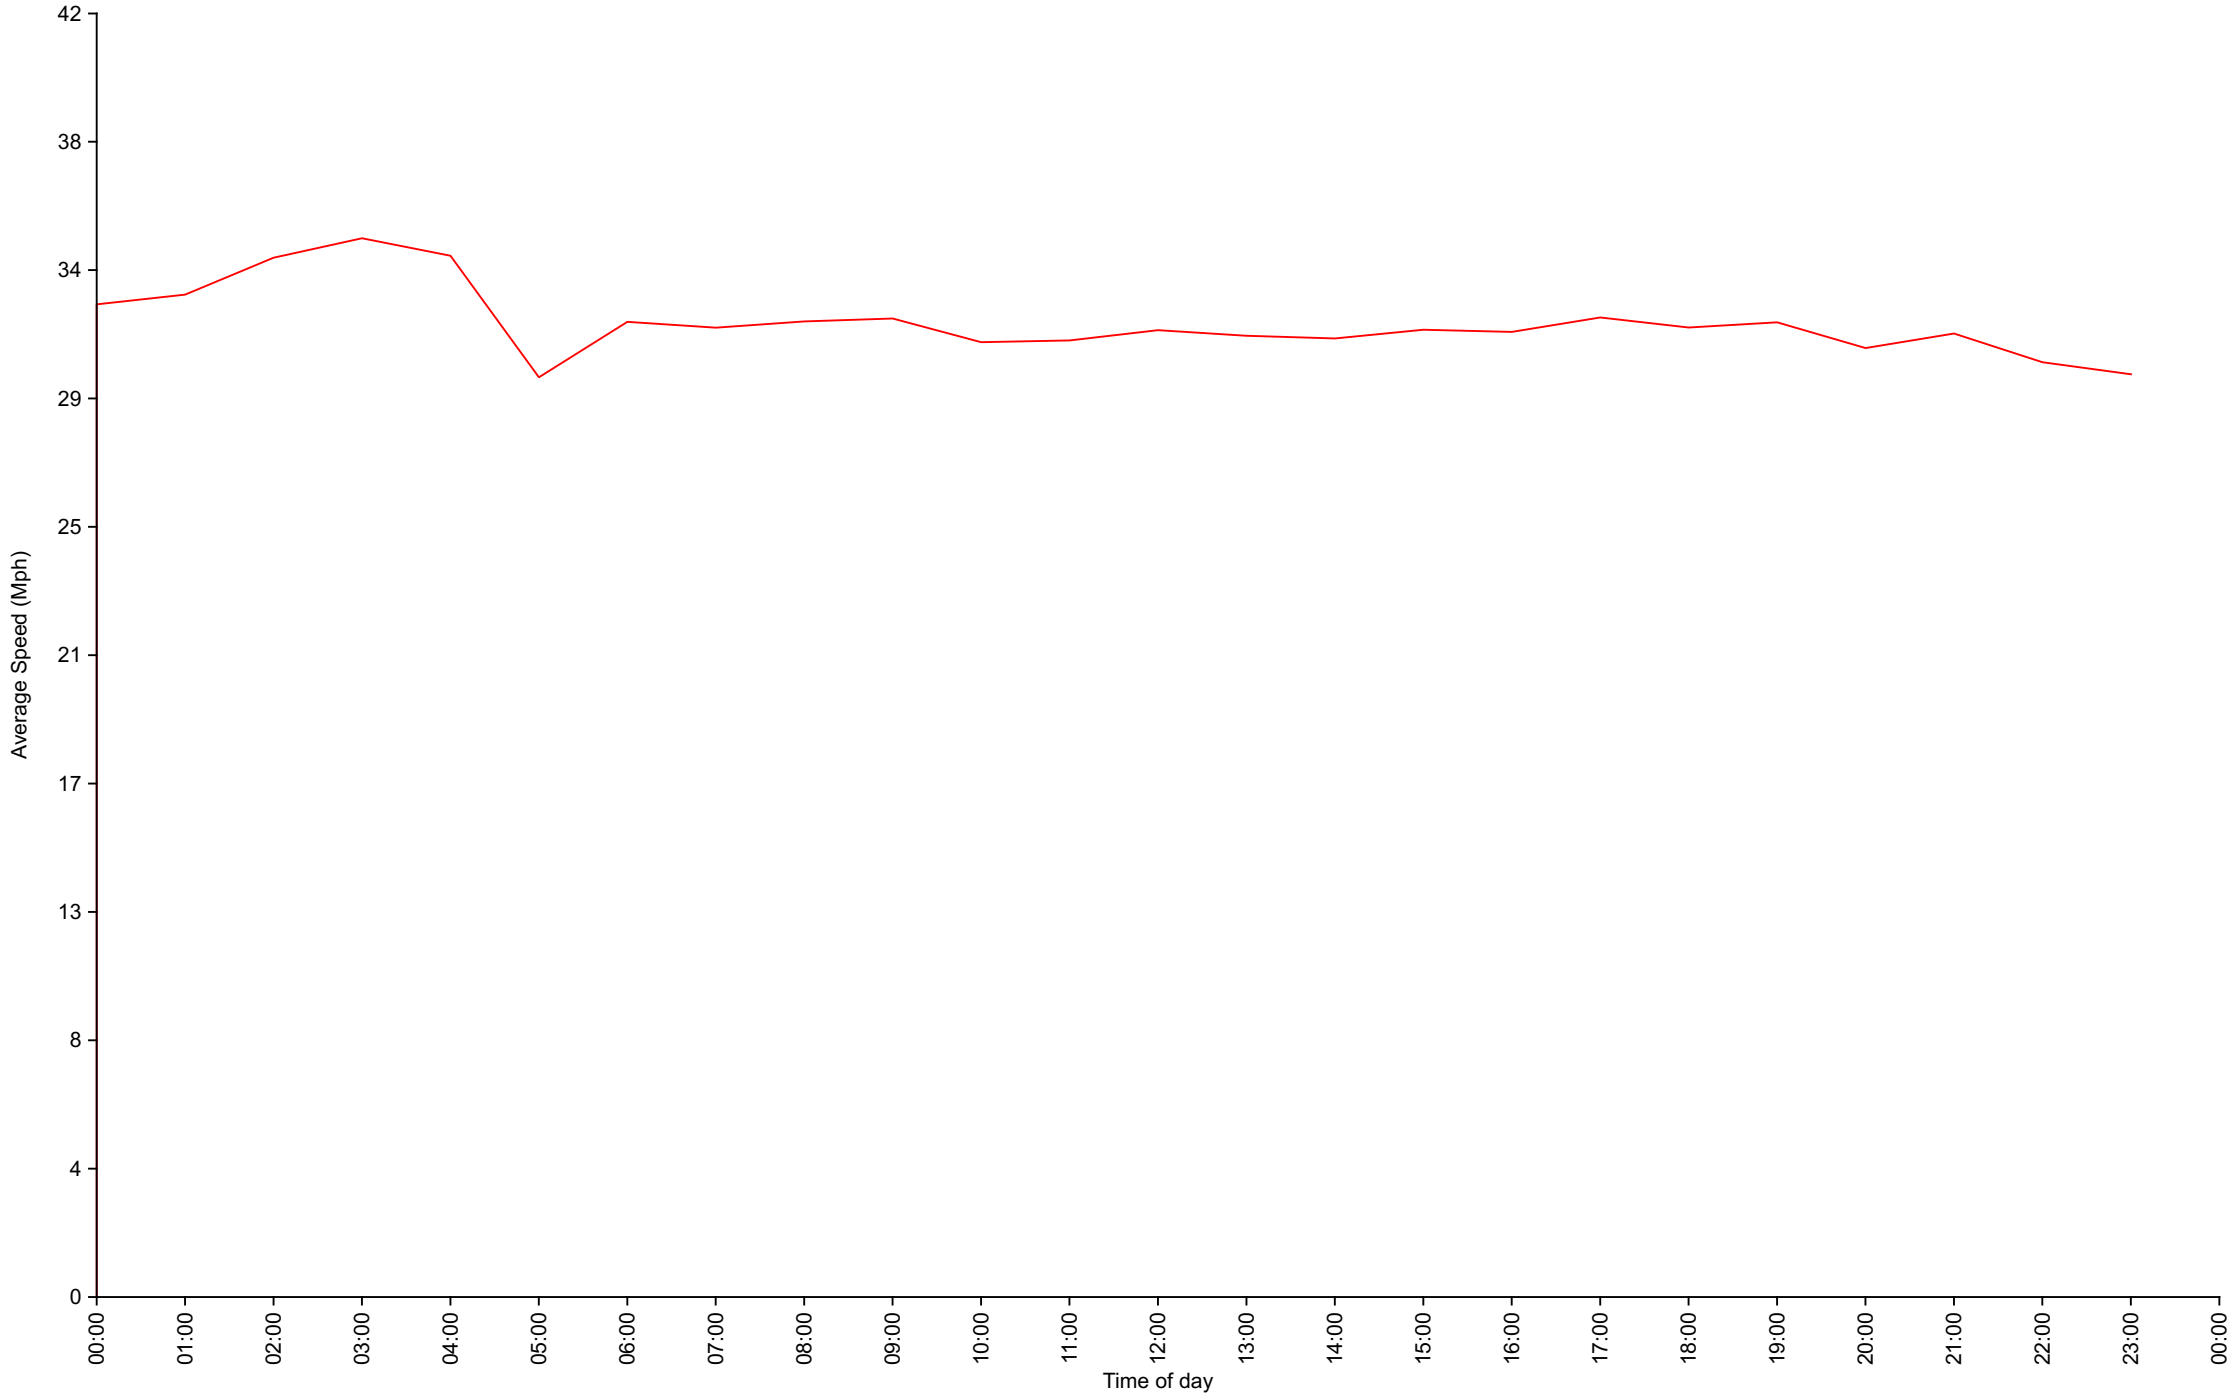

Average Speed By Hour

Traffic Overview from Sun Aug 8 2021 to Sun Aug 22 2021
(60 Minute Resolution)

Winchfield Inn - Uphill