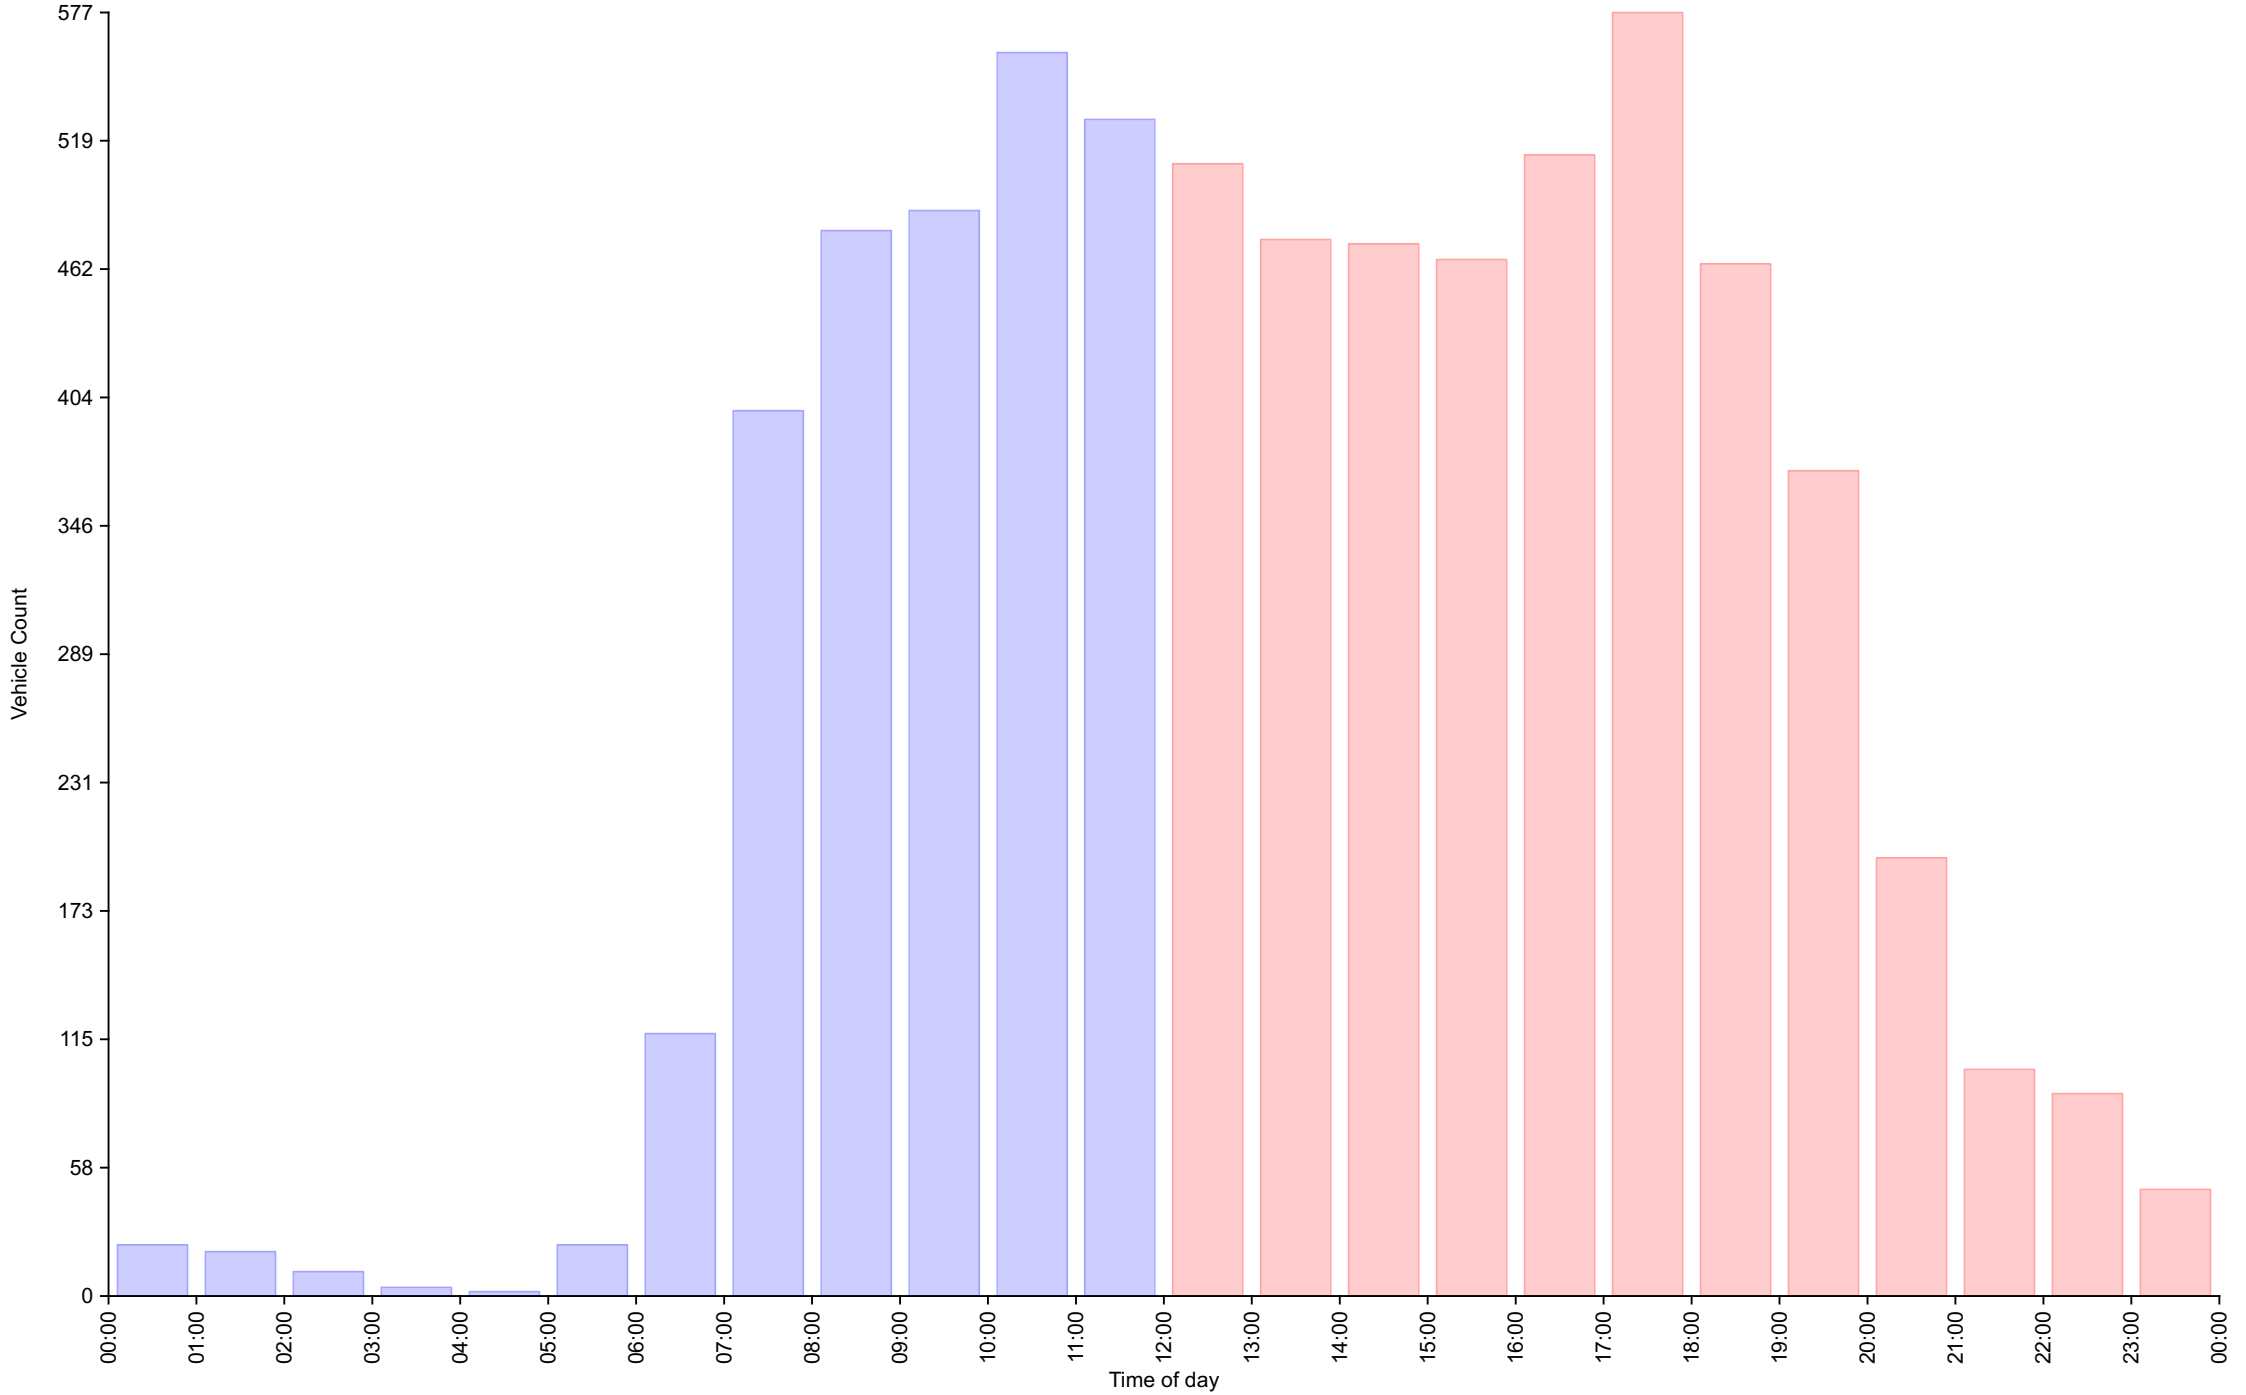

Station Hill - Uphill

Traffic Report

Traffic Overview from Sun Aug 22 2021 to Sun Sep 5 2021

Vehicle Speed Classes (Mph)

	<15	15 20	20 25	25 30	30 35	35 40	40 45	45 50	50 55	55 60	60 65	65 70	>70	Total	85th Percentile
00:00	0	2	1	12	6	2	0	0	0	0	0	0	0	23	32.6
01:00	0	0	6	9	4	1	0	0	0	0	0	0	0	20	31.0
02:00	0	0	2	7	1	0	0	0	1	0	0	0	0	11	28.5
03:00	0	0	1	2	1	0	0	0	0	0	0	0	0	4	28.8
04:00	0	1	0	0	1	0	0	0	0	0	0	0	0	2	25.8
05:00	0	0	2	10	9	2	0	0	0	0	0	0	0	23	31.8
06:00	0	0	5	51	45	13	2	2	0	0	0	0	0	118	33.6
07:00	0	1	30	123	184	53	5	2	0	0	0	0	0	398	34.0
08:00	0	4	25	196	192	59	1	2	0	0	0	0	0	479	33.6
09:00	0	4	26	172	224	54	5	3	0	0	0	0	0	488	33.6
10:00	0	8	35	203	261	40	11	1	0	0	0	0	0	559	32.8
11:00	1	6	35	180	217	75	13	2	0	0	0	0	0	529	34.4
12:00	1	2	35	167	246	48	7	2	1	0	0	0	0	509	33.4
13:00	1	7	28	131	245	55	8	0	0	0	0	0	0	475	33.7
14:00	1	5	33	157	202	63	11	1	0	0	0	0	0	473	34.2
15:00	0	4	36	144	210	66	4	2	0	0	0	0	0	466	34.1
16:00	0	6	30	156	252	56	13	0	0	0	0	0	0	513	33.8
17:00	0	7	21	156	286	86	18	3	0	0	0	0	0	577	34.9
18:00	2	4	16	152	204	63	17	6	0	0	0	0	0	464	34.8
19:00	0	3	19	111	171	51	14	1	1	0	0	0	0	371	34.5
20:00	0	4	11	80	74	21	3	3	0	1	0	0	0	197	33.8
21:00	0	2	16	41	40	3	0	0	0	0	0	0	0	102	32.0
22:00	0	0	8	51	23	7	1	1	0	0	0	0	0	91	33.1
23:00	0	1	4	18	14	7	2	2	0	0	0	0	0	48	35.5
AM Total	1	26	168	965	1145	299	37	12	1	0	0	0	0		
PM Total	5	45	257	1364	1967	526	98	21	2	1	0	0	0		
Total	6	71	425	2329	3112	825	135	33	3	1	0	0	0		
Percent	0.09%	1.02%	6.12%	33.56%	44.84%	11.89%	1.95%	0.48%	0.04%	0.01%	0.00%	0.00%	0.00%		

Total Vehicles : 6940
30th Percentile : 28.0 MPH
50th Percentile : 29.8 MPH
85th Percentile : 33.9 MPH
95th Percentile : 37.2 MPH
Average Speed : 30.4 MPH
Highest Speed : 54.6 MPH

Station Hill - Uphill

Vehicle Counts By Hour Traffic Overview from Sun Aug 22 2021 to Sun Sep 5 2021 (60 Minute Resolution)