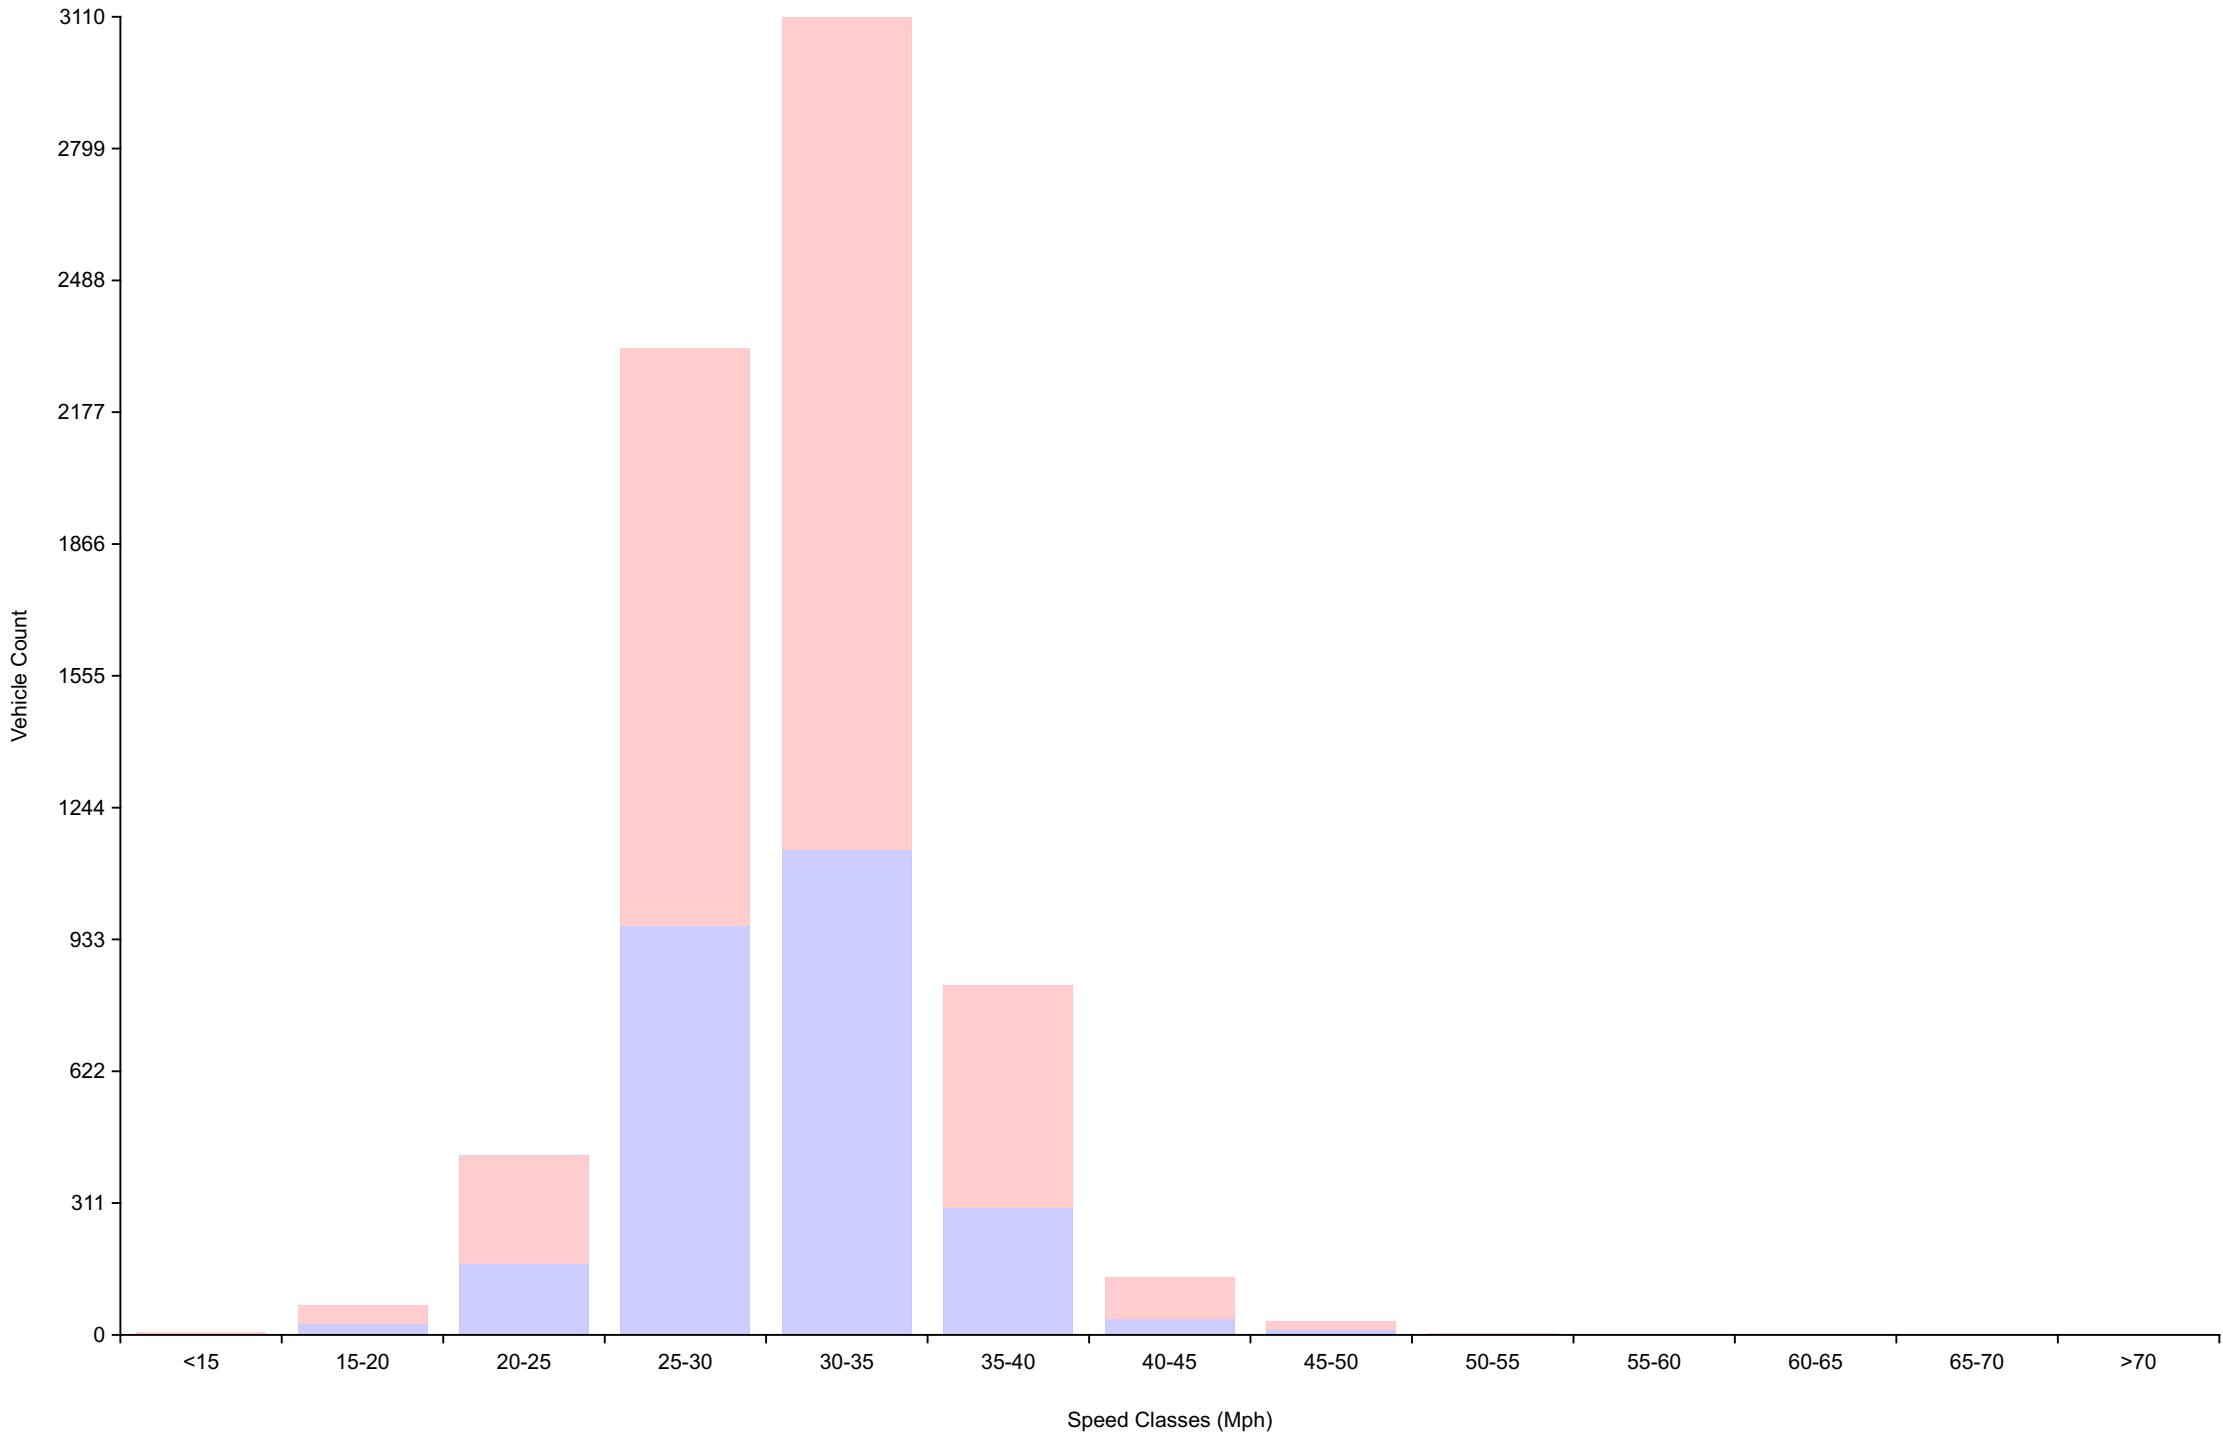

Station Hill - Uphill

Vehicle Counts By Speed Class Traffic Overview from Sun Aug 22 2021 to Sun Sep 5 2021