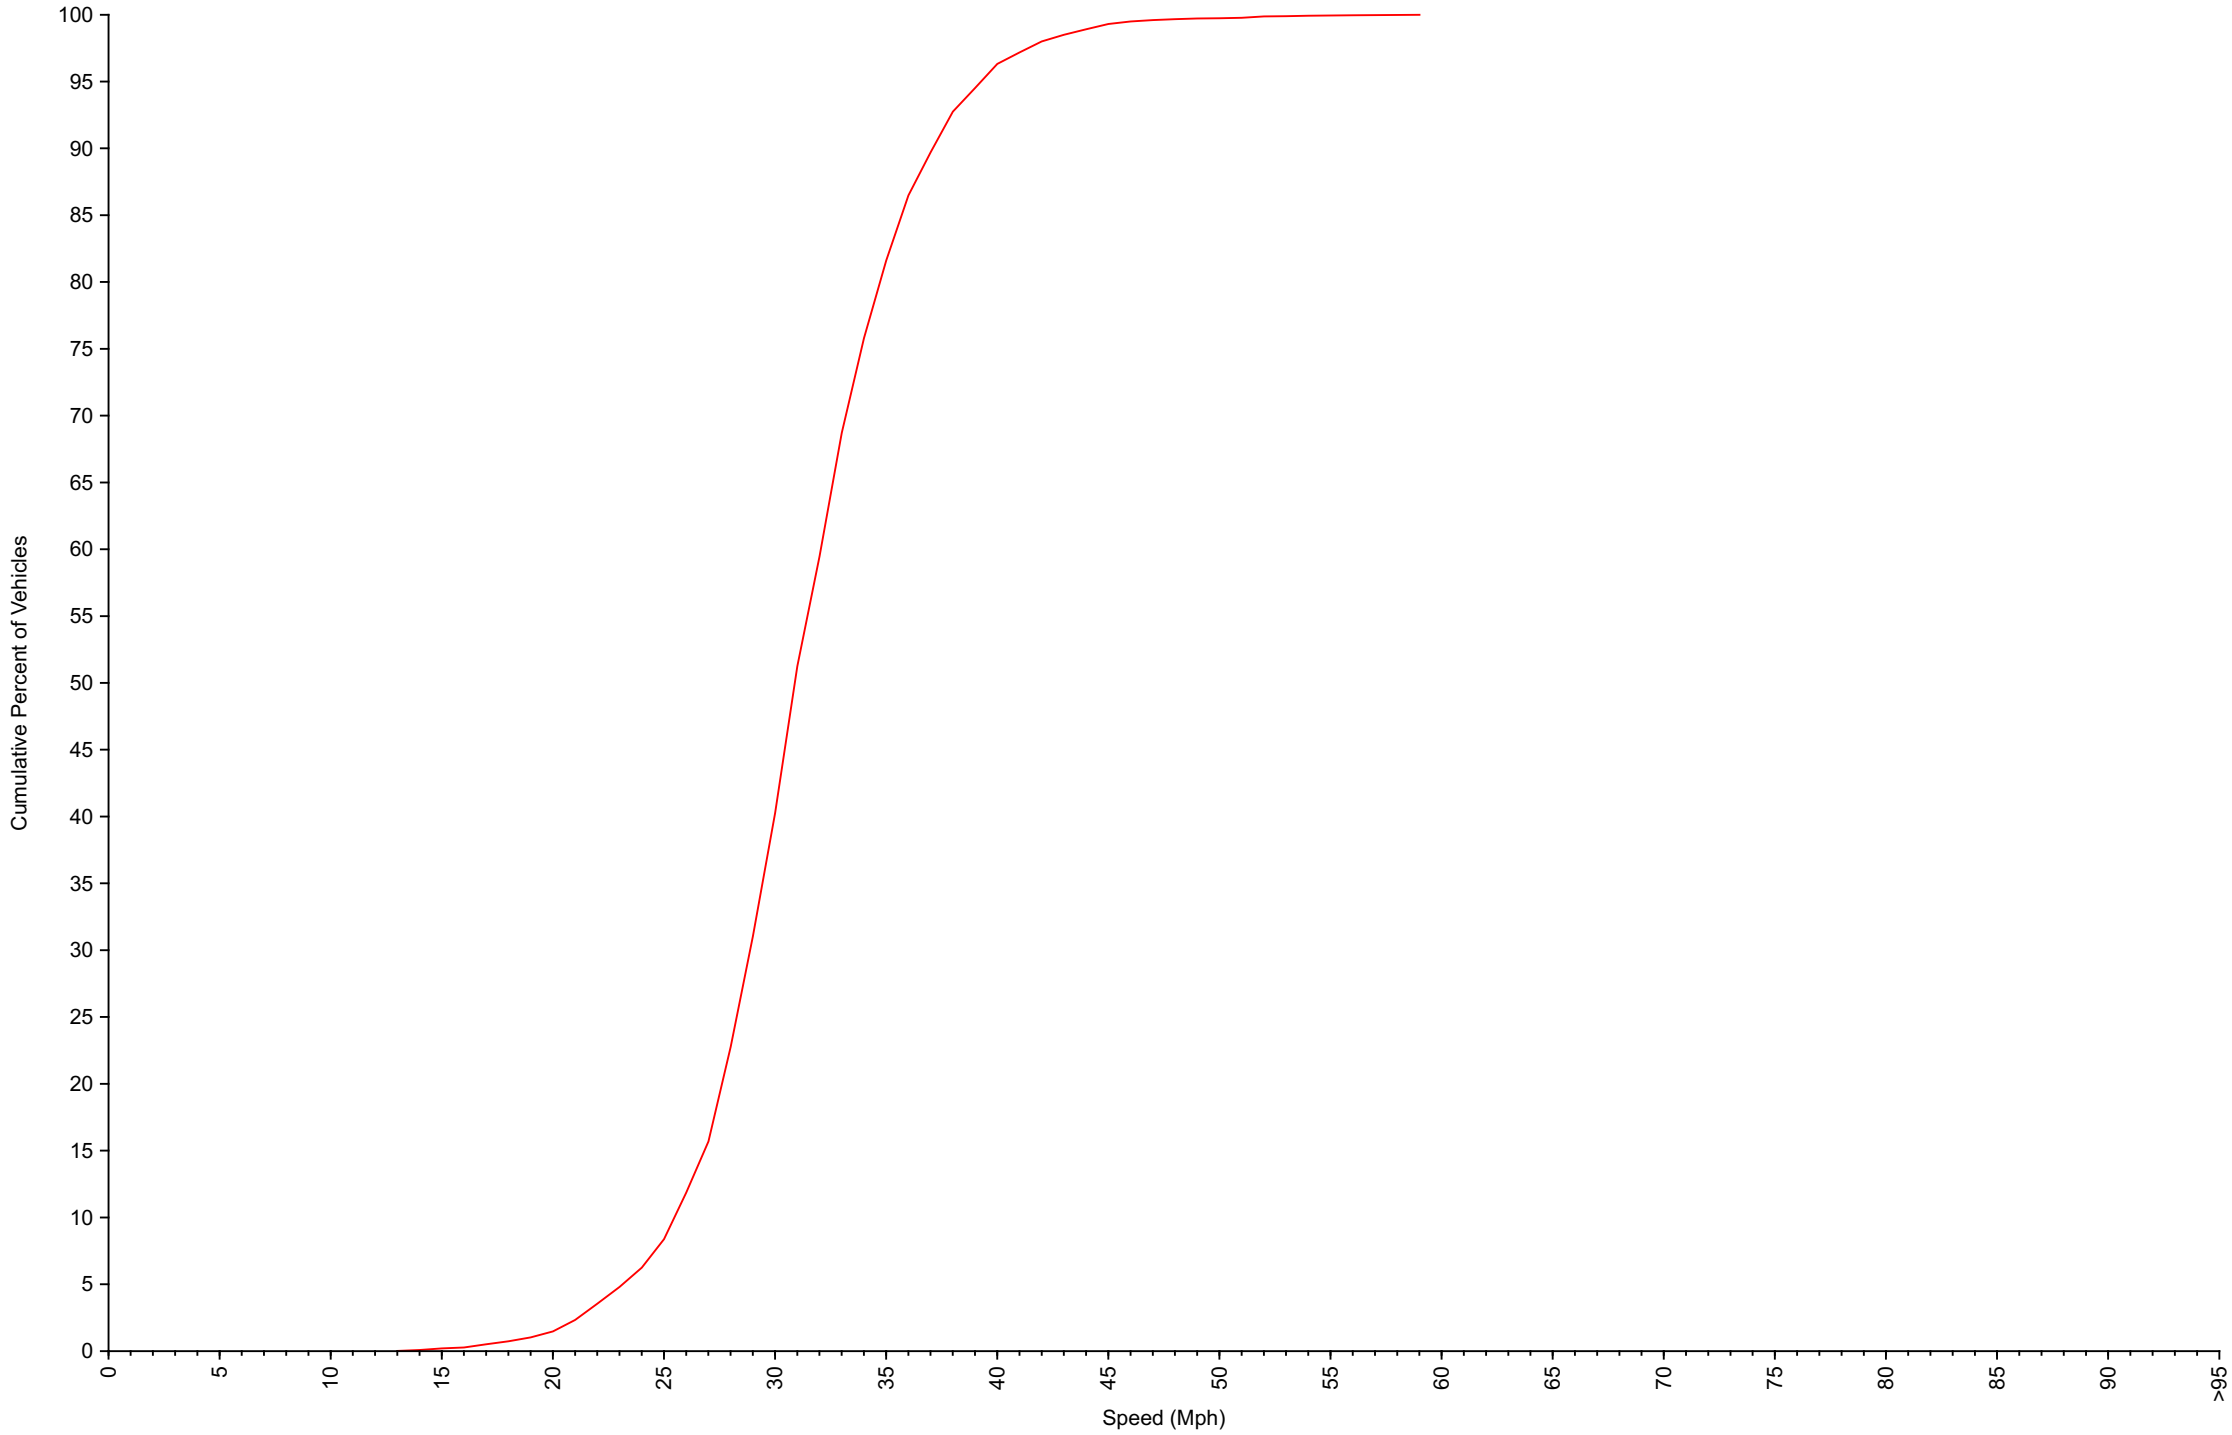

Average Speed By Hour

Traffic Overview from Sun Aug 8 2021 to Sun Aug 22 2021
(60 Minute Resolution)

Winchfield Inn - Uphill

Cumulative Speed Distribution Curve

Traffic Overview from Sun Aug 8 2021 to Sun Aug 22 2021

Winchfield Inn - Uphill

Station Hill - Uphill

Traffic Report

Traffic Overview from Sun Aug 22 2021 to Sun Sep 5 2021

Vehicle Speed Classes (Mph)

	<15	15 20	20 25	25 30	30 35	35 40	40 45	45 50	50 55	55 60	60 65	65 70	>70	Total	85th Percentile
00:00	0	2	1	12	6	2	0	0	0	0	0	0	0	23	32.6
01:00	0	0	6	9	4	1	0	0	0	0	0	0	0	20	31.0
02:00	0	0	2	7	1	0	0	0	1	0	0	0	0	11	28.5
03:00	0	0	1	2	1	0	0	0	0	0	0	0	0	4	28.8
04:00	0	1	0	0	1	0	0	0	0	0	0	0	0	2	25.8
05:00	0	0	2	10	9	2	0	0	0	0	0	0	0	23	31.8
06:00	0	0	5	51	45	13	2	2	0	0	0	0	0	118	33.6
07:00	0	1	30	123	184	53	5	2	0	0	0	0	0	398	34.0
08:00	0	4	25	196	192	59	1	2	0	0	0	0	0	479	33.6
09:00	0	4	26	172	224	54	5	3	0	0	0	0	0	488	33.6
10:00	0	8	35	203	261	40	11	1	0	0	0	0	0	559	32.8
11:00	1	6	35	180	217	75	13	2	0	0	0	0	0	529	34.4
12:00	1	2	35	167	246	48	7	2	1	0	0	0	0	509	33.4
13:00	1	7	28	131	245	55	8	0	0	0	0	0	0	475	33.7
14:00	1	5	33	157	202	63	11	1	0	0	0	0	0	473	34.2
15:00	0	4	36	144	210	66	4	2	0	0	0	0	0	466	34.1
16:00	0	6	30	156	252	56	13	0	0	0	0	0	0	513	33.8
17:00	0	7	21	156	286	86	18	3	0	0	0	0	0	577	34.9
18:00	2	4	16	152	204	63	17	6	0	0	0	0	0	464	34.8
19:00	0	3	19	111	171	51	14	1	1	0	0	0	0	371	34.5
20:00	0	4	11	80	74	21	3	3	0	1	0	0	0	197	33.8
21:00	0	2	16	41	40	3	0	0	0	0	0	0	0	102	32.0
22:00	0	0	8	51	23	7	1	1	0	0	0	0	0	91	33.1
23:00	0	1	4	18	14	7	2	2	0	0	0	0	0	48	35.5
AM Total	1	26	168	965	1145	299	37	12	1	0	0	0	0		
PM Total	5	45	257	1364	1967	526	98	21	2	1	0	0	0		
Total	6	71	425	2329	3112	825	135	33	3	1	0	0	0		
Percent	0.09%	1.02%	6.12%	33.56%	44.84%	11.89%	1.95%	0.48%	0.04%	0.01%	0.00%	0.00%	0.00%		