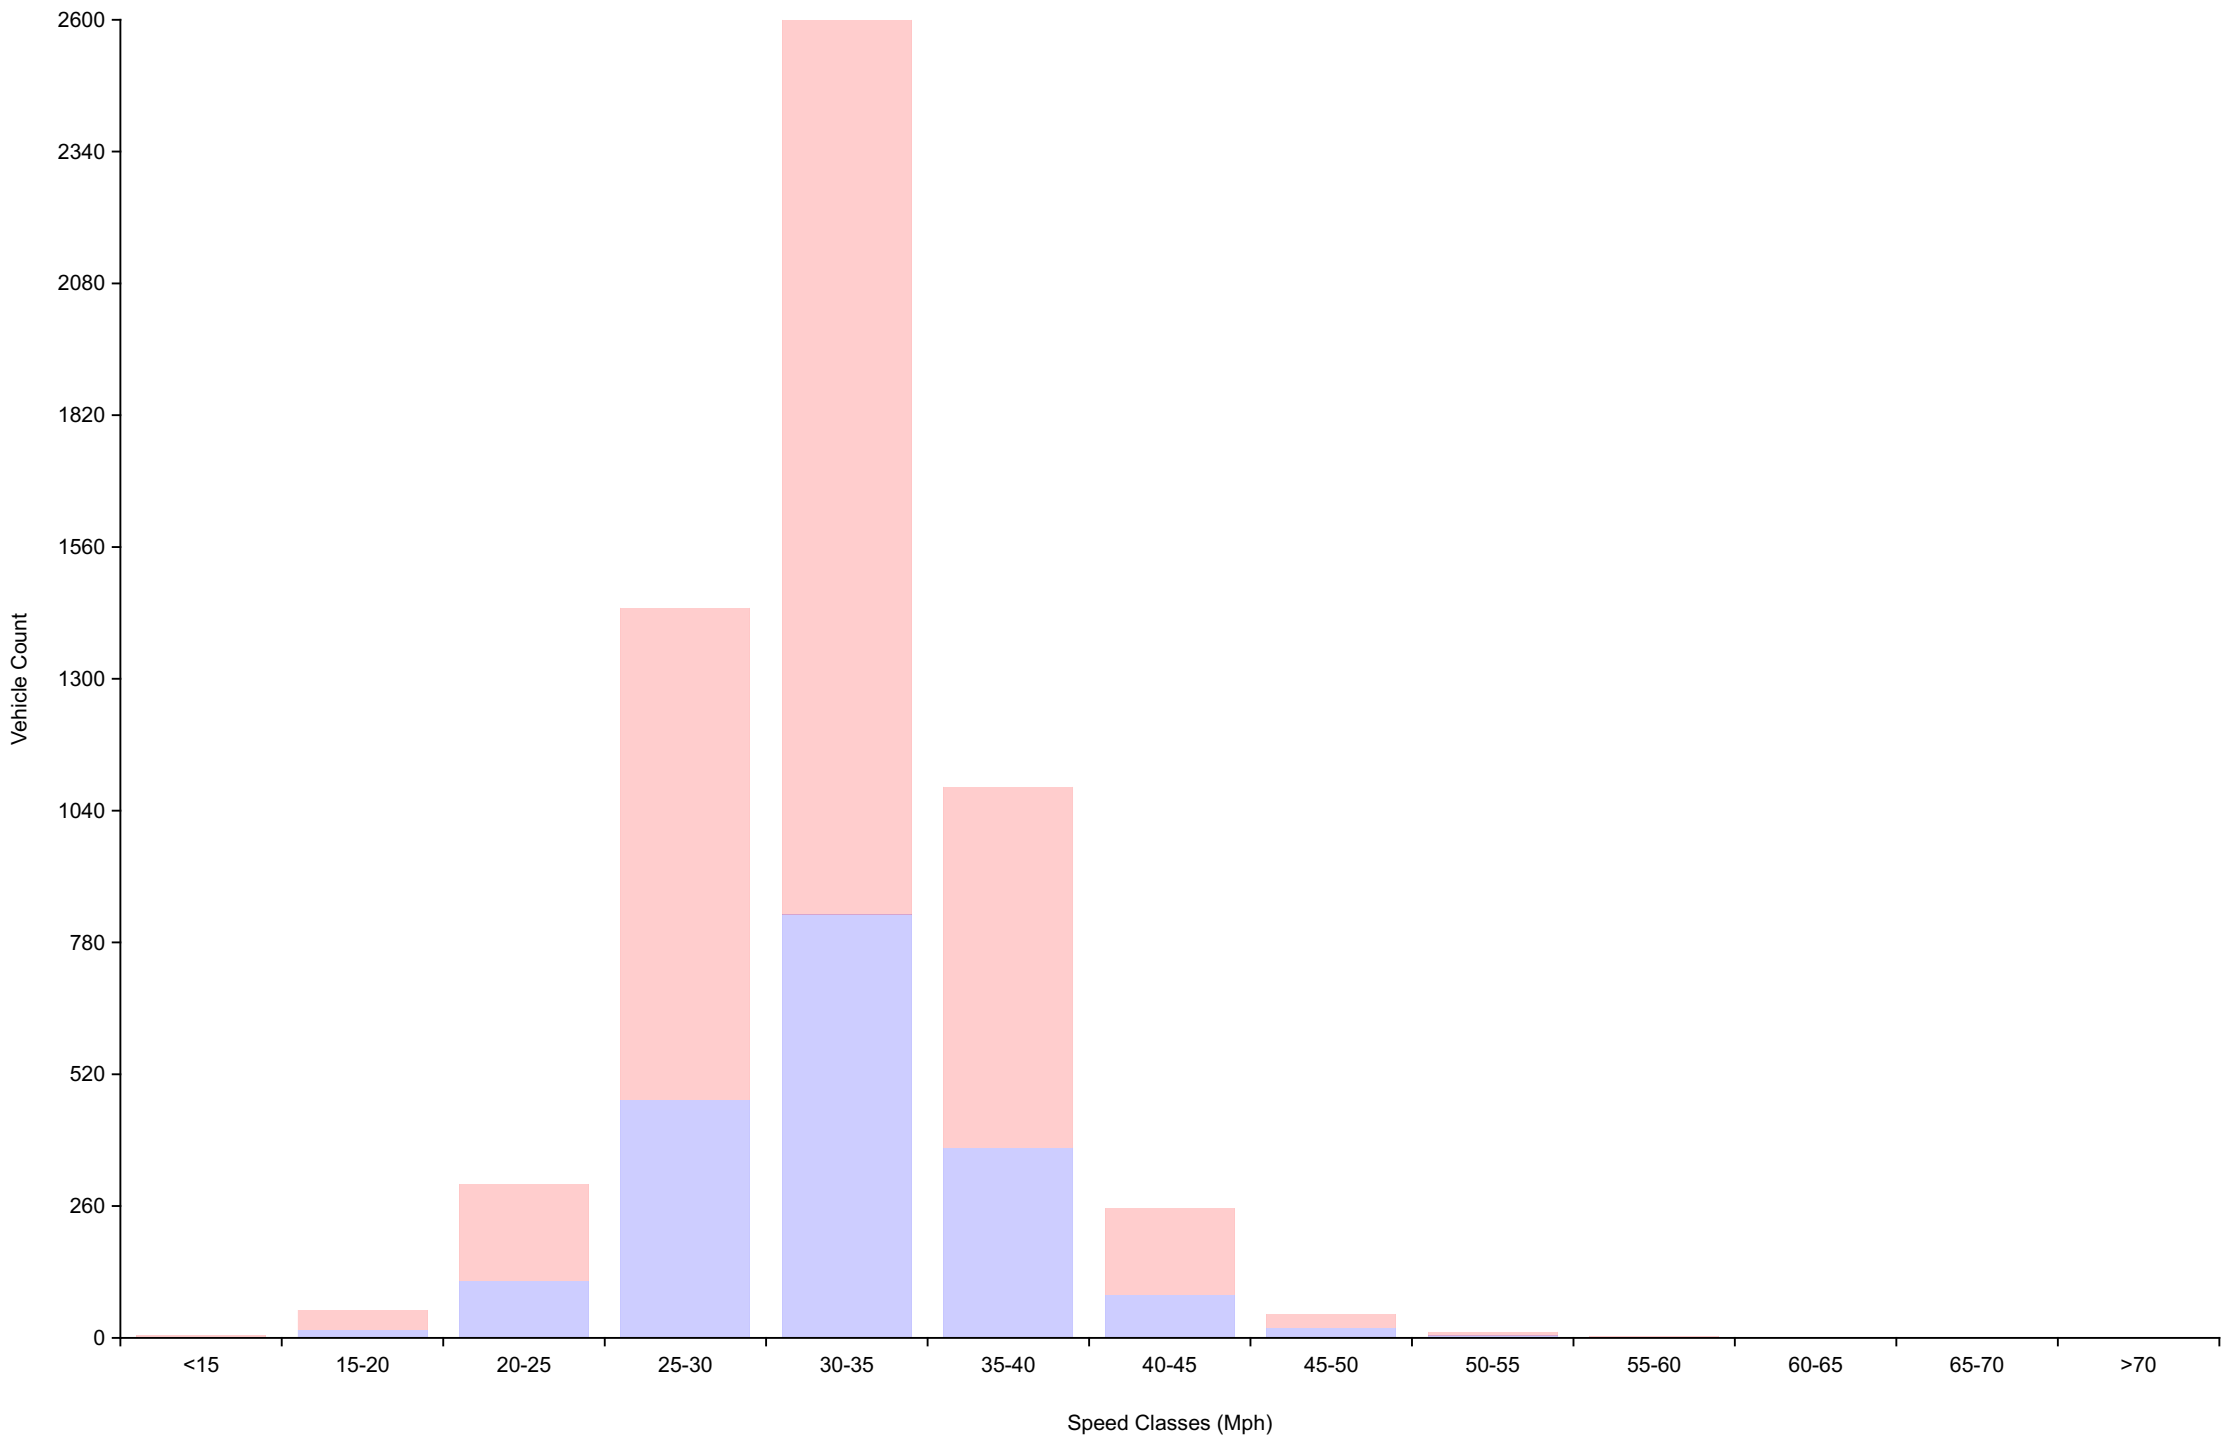

Vehicle Counts By Speed Class

Traffic Overview from Sun Aug 8 2021 to Sun Aug 22 2021

Winchfield Inn - Uphill