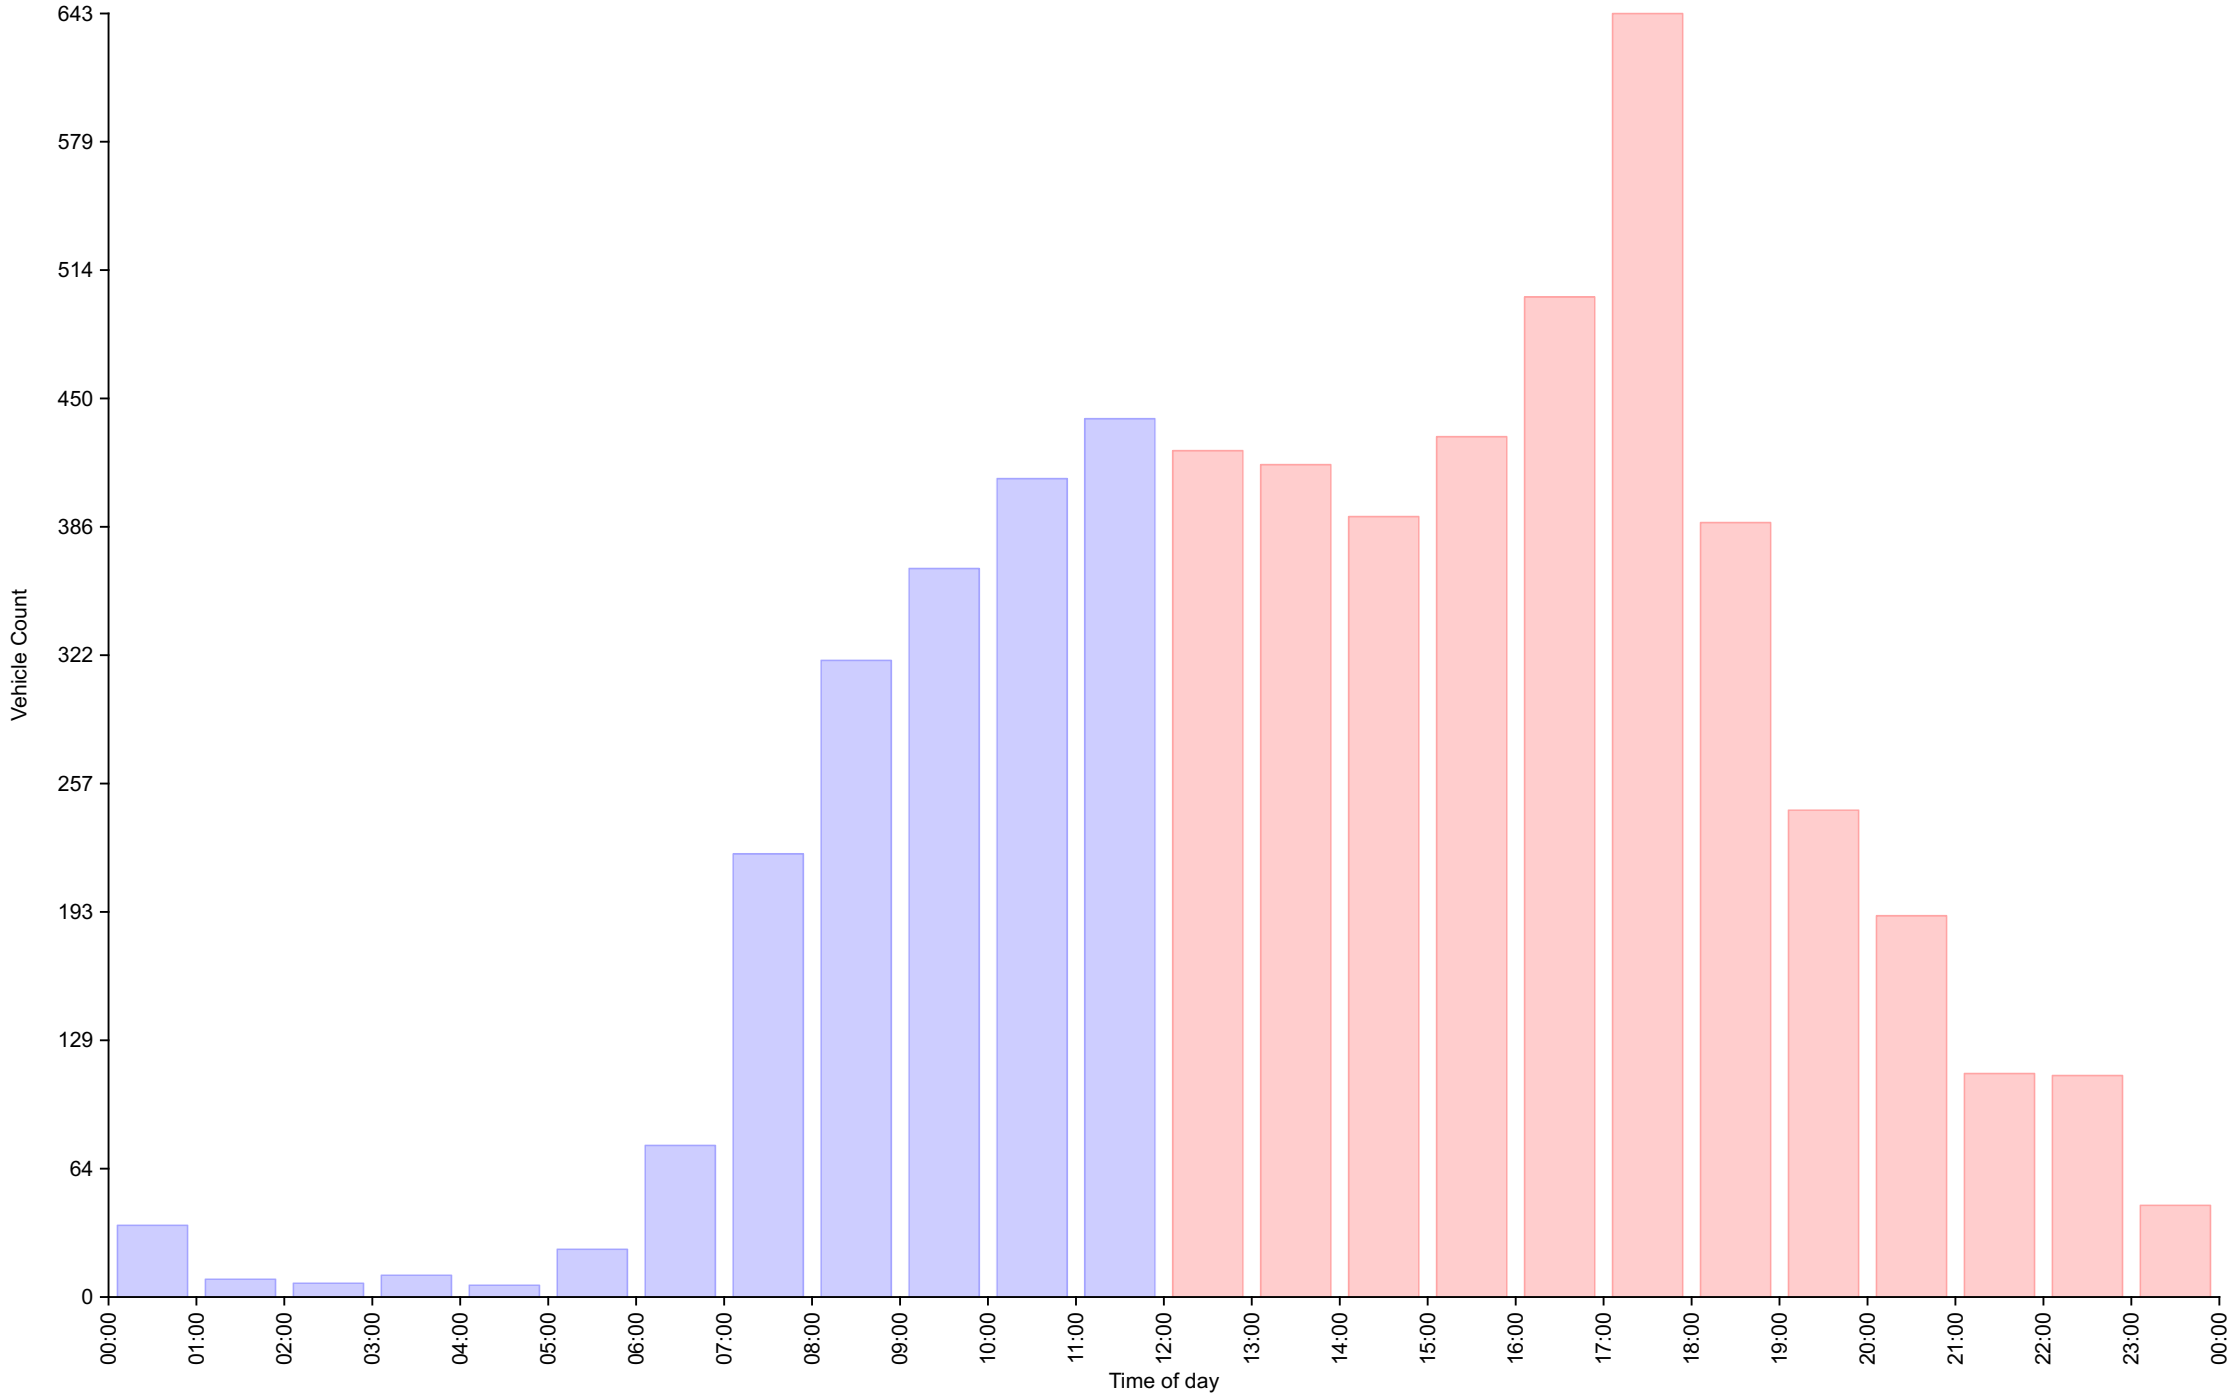

Traffic Report

Winchfield Inn - Uphill

Traffic Overview from Sun Aug 8 2021 to Sun Aug 22 2021

Vehicle Speed Classes (Mph)

	<15	15 20	20 25	25 30	30 35	35 40	40 45	45 50	50 55	55 60	60 65	65 70	>70	Total	85th Percentile
00:00	0	1	3	5	13	10	4	0	0	0	0	0	0	36	38.3
01:00	0	0	2	1	4	0	1	1	0	0	0	0	0	9	40.5
02:00	0	0	0	1	3	2	0	1	0	0	0	0	0	7	37.0
03:00	0	0	0	3	3	2	2	1	0	0	0	0	0	11	41.0
04:00	0	0	0	1	3	1	1	0	0	0	0	0	0	6	36.6
05:00	0	1	4	7	8	1	2	1	0	0	0	0	0	24	34.4
06:00	0	0	5	23	25	18	4	1	0	0	0	0	0	76	36.0
07:00	0	1	19	50	90	46	13	1	2	0	0	0	0	222	37.0
08:00	0	2	15	75	144	57	20	4	1	1	0	0	0	319	36.0
09:00	0	2	19	72	172	79	17	4	0	0	0	0	0	365	35.8
10:00	1	2	23	113	188	71	9	2	1	0	0	0	0	410	34.9
11:00	0	7	23	120	184	89	12	4	1	0	0	0	0	440	35.8
12:00	0	2	16	116	193	77	20	0	0	0	0	0	0	424	35.5
13:00	1	6	26	92	192	77	18	5	0	0	0	0	0	417	35.7
14:00	1	3	17	106	187	58	16	3	0	0	0	0	0	391	35.0
15:00	2	3	25	97	199	83	18	4	0	0	0	0	0	431	35.9
16:00	0	2	26	126	229	98	19	1	0	0	0	0	0	501	35.6
17:00	0	7	26	146	293	128	30	7	5	1	0	0	0	643	35.8
18:00	0	9	15	93	172	74	21	4	0	0	0	0	0	388	35.9
19:00	0	5	10	54	110	48	15	1	0	1	0	0	0	244	35.6
20:00	0	0	14	59	80	31	3	2	1	1	0	0	0	191	34.8
21:00	0	2	4	30	51	17	7	0	1	0	0	0	0	112	35.8
22:00	0	0	8	37	45	18	3	0	0	0	0	0	0	111	34.5
23:00	0	0	4	17	19	5	1	0	0	0	0	0	0	46	33.6
AM Total	1	16	113	471	837	376	85	20	5	1	0	0	0		
PM Total	4	39	191	973	1770	714	171	27	7	3	0	0	0		
Total	5	55	304	1444	2607	1090	256	47	12	4	0	0	0		
Percent	0.09%	0.94%	5.22%	24.79%	44.76%	18.72%	4.40%	0.81%	0.21%	0.07%	0.00%	0.00%	0.00%		

Total Vehicles : 5824
30th Percentile : 28.9 MPH
50th Percentile : 30.9 MPH
85th Percentile : 35.7 MPH
95th Percentile : 39.3 MPH
Average Speed : 31.6 MPH
Highest Speed : 59.4 MPH

Vehicle Counts By Hour

Traffic Overview from Sun Aug 8 2021 to Sun Aug 22 2021
(60 Minute Resolution)

Winchfield Inn - Uphill