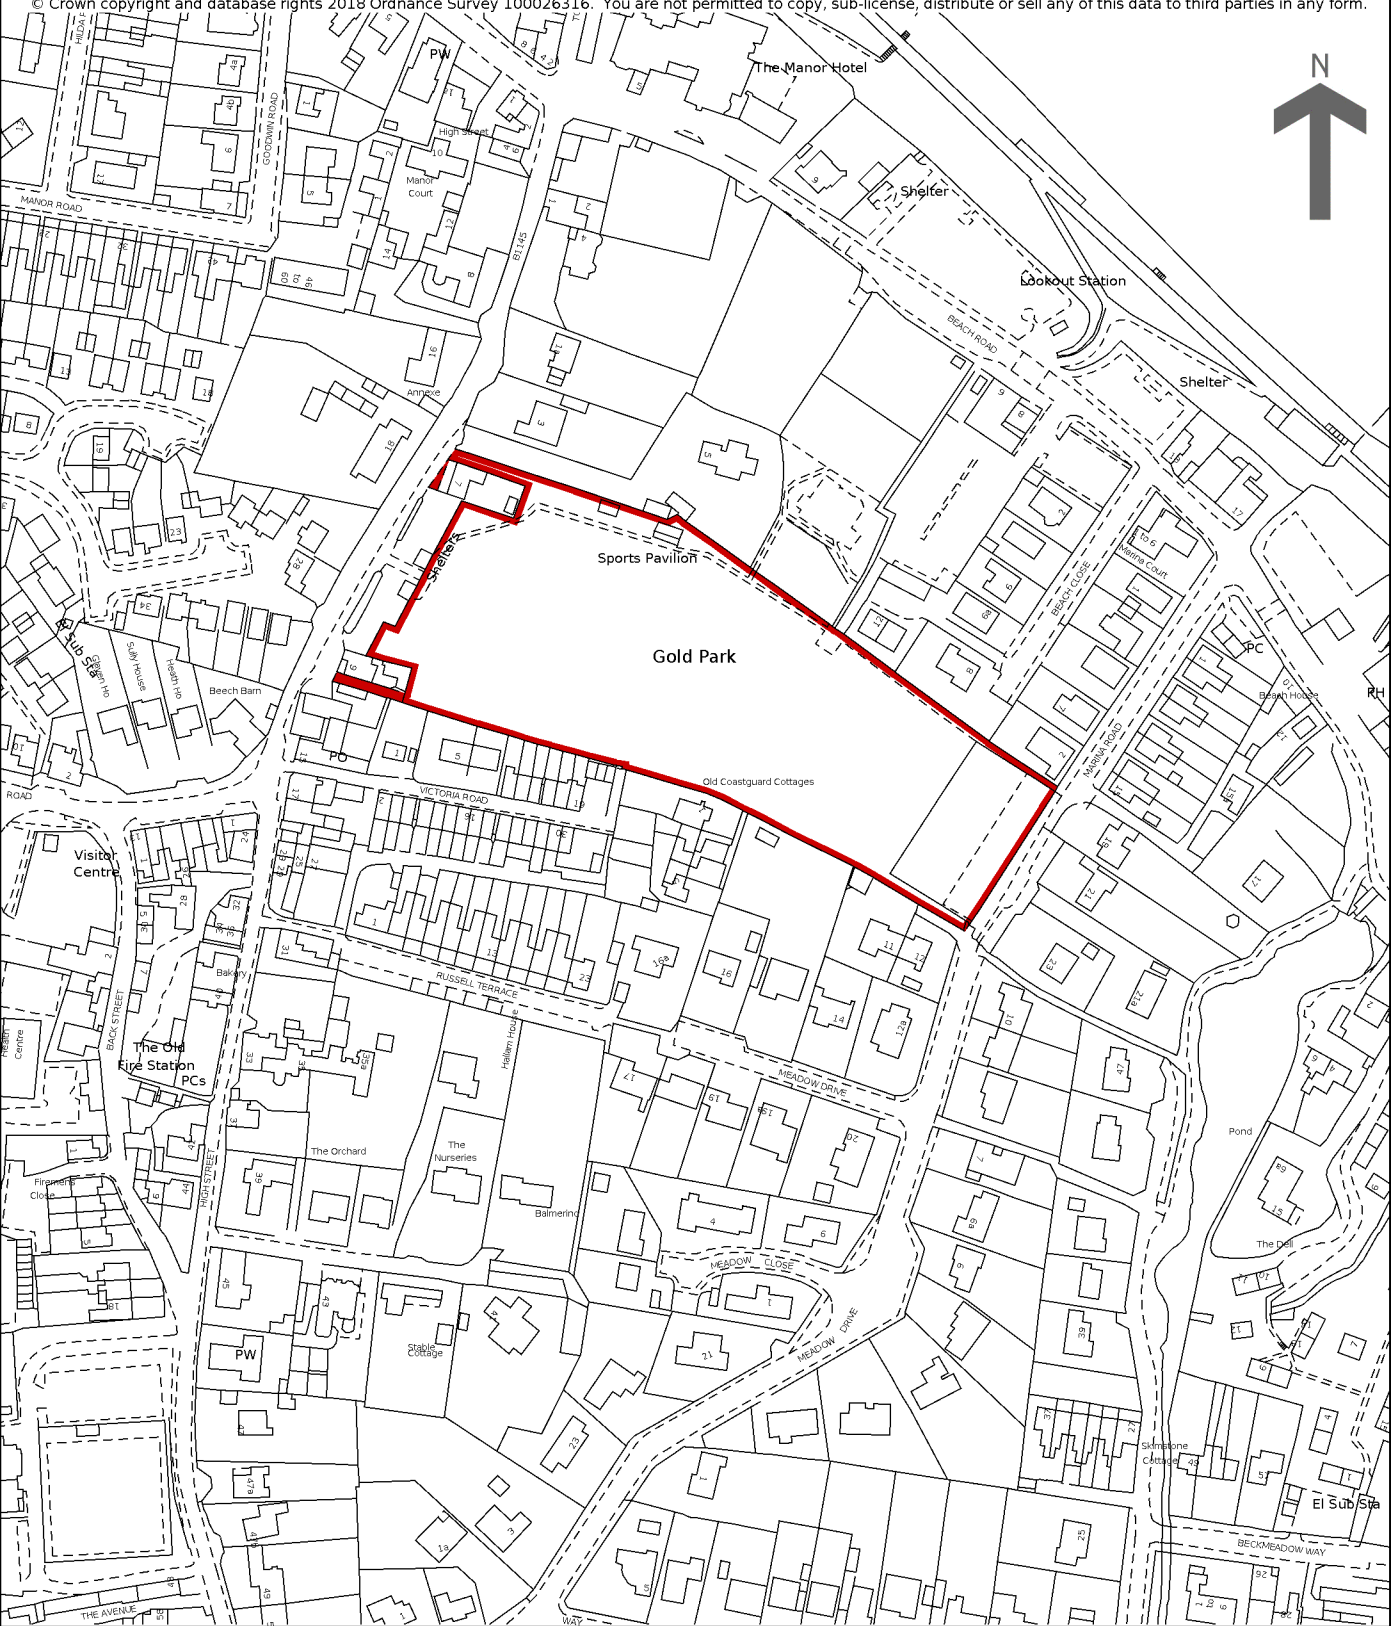

HM Land Registry Current title plan

Title number **NK477471**
Ordnance Survey map reference **TG3136NW**
Scale **1:2500**
Administrative area **Norfolk : North Norfolk**

© Crown copyright and database rights 2018 Ordnance Survey 100026316. You are not permitted to copy, sub-license, distribute or sell any of this data to third parties in any form.

This is a copy of the title plan on 28 MAY 2023 at 08:39:51. This copy does not take account of any application made after that time even if still pending in HM Land Registry when this copy was issued.

HM Land Registry endeavours to maintain high quality and scale accuracy of title plan images. The quality and accuracy of any print will depend on your printer, your computer and its print settings. This title plan shows the general position, not the exact line, of the boundaries. It may be subject to distortions in scale. Measurements scaled from this plan may not match measurements between the same points on the ground.