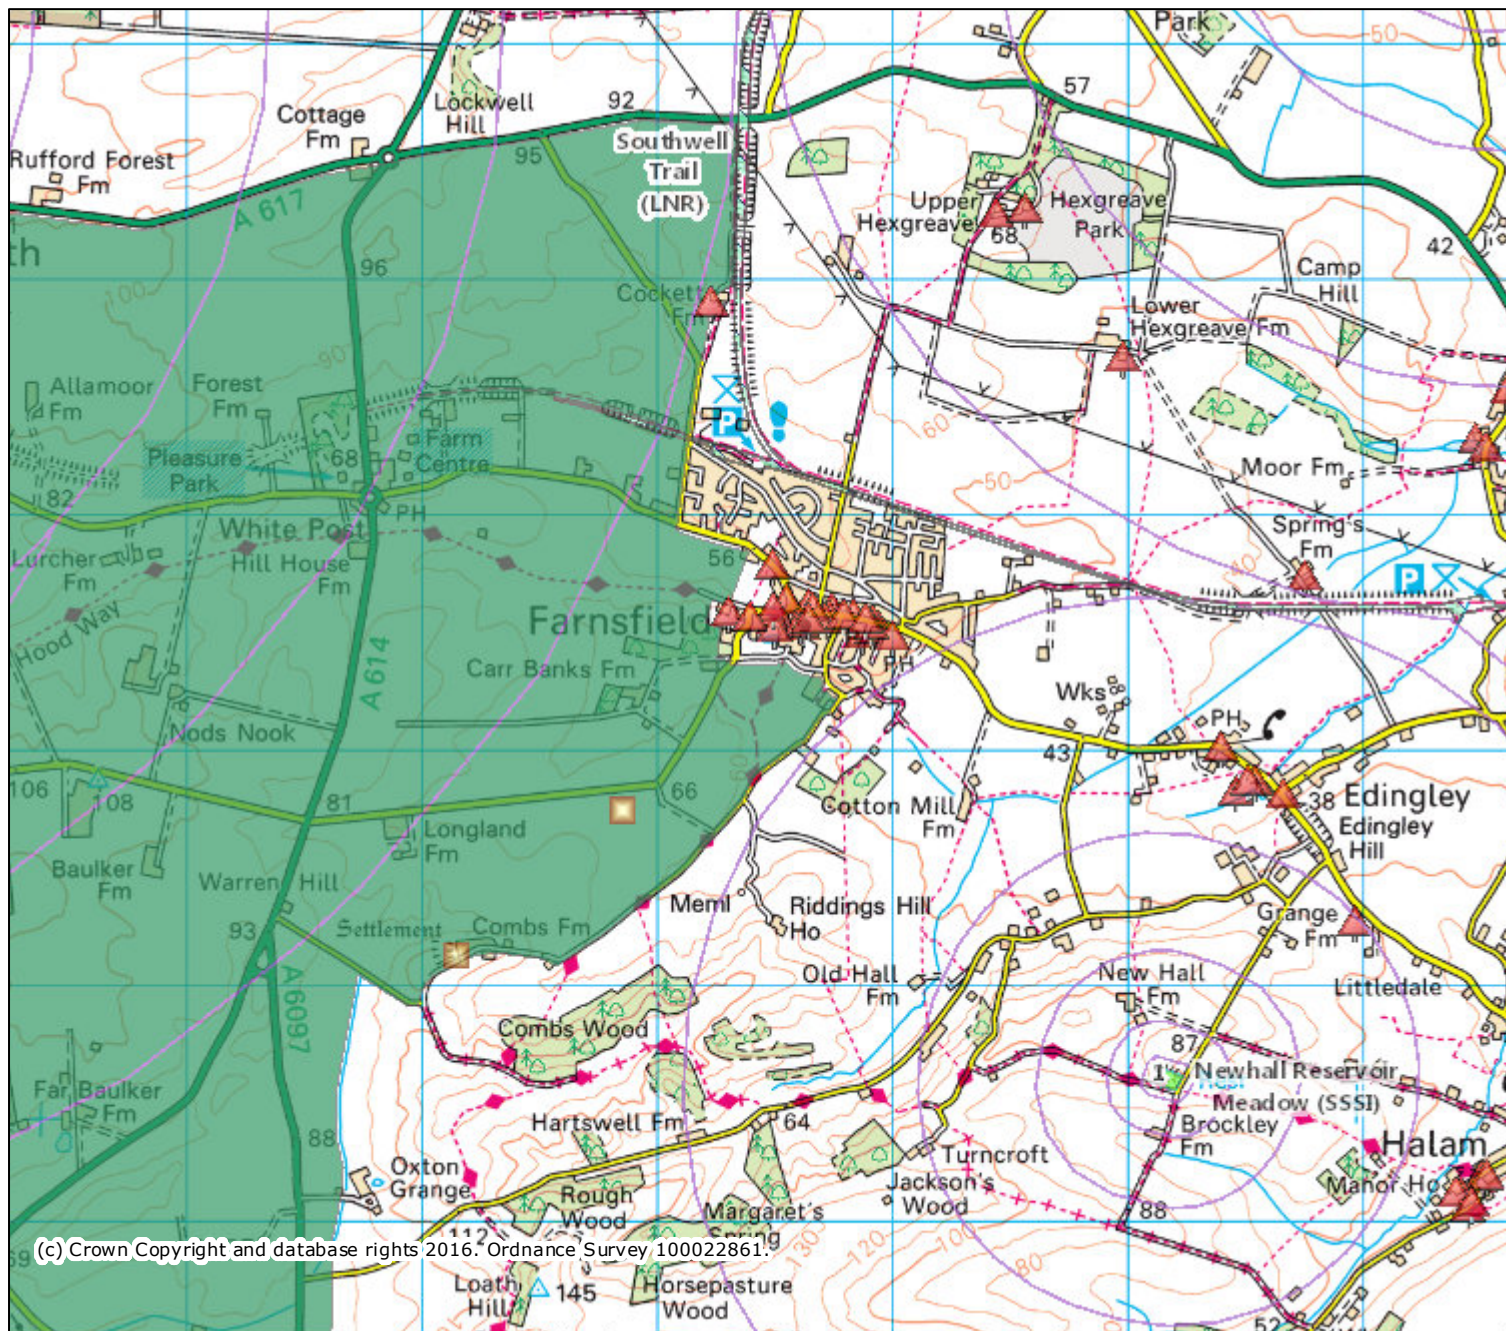

Designations

Legend

- Local Nature Reserves (England)
 - National Nature Reserves (England)
 - National Parks (England)
 - National Parks: Lake District and Yorkshire Dales Variation Orders 2012 - subject to confirmation (England)
 - Ramsar Sites (England)
 - Sites of Special Scientific Interest (England)
 - SSSI Impact Risk Zones – to assess planning applications for likely impacts on SSSIs/SACs/SPAs & Ramsar sites (England)
 - Special Areas of Conservation (England)
 - Special Protection Areas (England)
 - Biosphere Reserves (England)
 - Scheduled Monuments (England) - points
 - Listed Buildings (England)
 - Registered Battlefields (England)
 - Registered Parks and Gardens (England)
 - Community Forests (England)
-
- ### Sites of Special Scientific Interest Units (England)
- Favourable Condition
 - Unfavourable Recovering
 - Unfavourable no change
 - Unfavourable Declining
 - Part Destroyed
 - Destroyed
 - Not Assessed

Projection = OSGB36
 xmin = 458600
 ymin = 353800
 xmax = 470300
 ymax = 358900
 Map produced by MAGIC on 29 April, 2016.
 Copyright resides with the data suppliers and the map must not be reproduced without their permission. Some information in MAGIC is a snapshot of the information that is being maintained or continually updated by the originating organisation. Please refer to the metadata for details as information may be illustrative or representative rather than definitive at this stage.