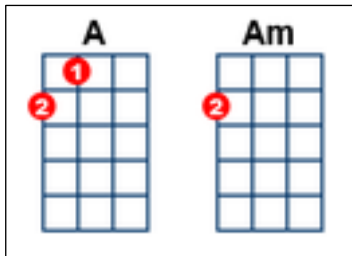

157 WALK RIGHT BACK

Intro & Fill

dd dd dd u u d
C// Am // Cmaj7* // Am / Cmaj7* / Am / Twice

[C] I want you to tell me why you walked out on me
 I'm so lonesome every **[G]** day **[G]-[Gsus2]-[G]-[Gsus2]-[G]**
 I want you to know that since you walked out on me
[G7] Nothing seems to be the same old **[C]** way **[Intro Fill once]**
[C] Think about the love that burns with-in my heart for you
 The **[C7]** times we had before you went a**[F]**way, **[A]** old **[Dm]** me
[F] Walk right back to me this minute
[C] Bring your love to me, don't send it
[G7] I'm so lone-some every **[C]** day.

[C] I want you to tell me why you walked out on me
 I'm so lone-some every **[G]** day **[G]-[Gsus2]-[G]-[Gsus2]-[G]**
 I want you to know that since you walked out on me
[G7] Nothing seems to be the same old **[C]** way **[Intro Fill once]**
[C] Think about the love that burns with-in my heart for you
 The **[C7]** times we had be-fore you went a**[F]**way, **[A]** old **[Dm]** me
[F] Walk right back to me this minute
[C] Bring your love to me, don't send it
[G] I'm so lone-some every **[C]** day.

[C] These eyes of mine that gave you loving glances once before
 Changed to shades of cloudy **[G]** gray **[G]-[Gsus2]-[G]-[Gsus2]-[G]**
 I want so very much to see you, just like before
[G7] I've gotta know you're comin' back to **[C]** stay **[Intro Fill once]**
[C] Please believe me when I say it's great to hear from you
 But **[C7]** there's a lot of things a letter just can't **[F]** say, **[A]** old **[Dm]** me
[F] Walk right back to me this minute
[C] Bring your love to me, don't send it
[G] I'm so lone-some every **[C]** day.