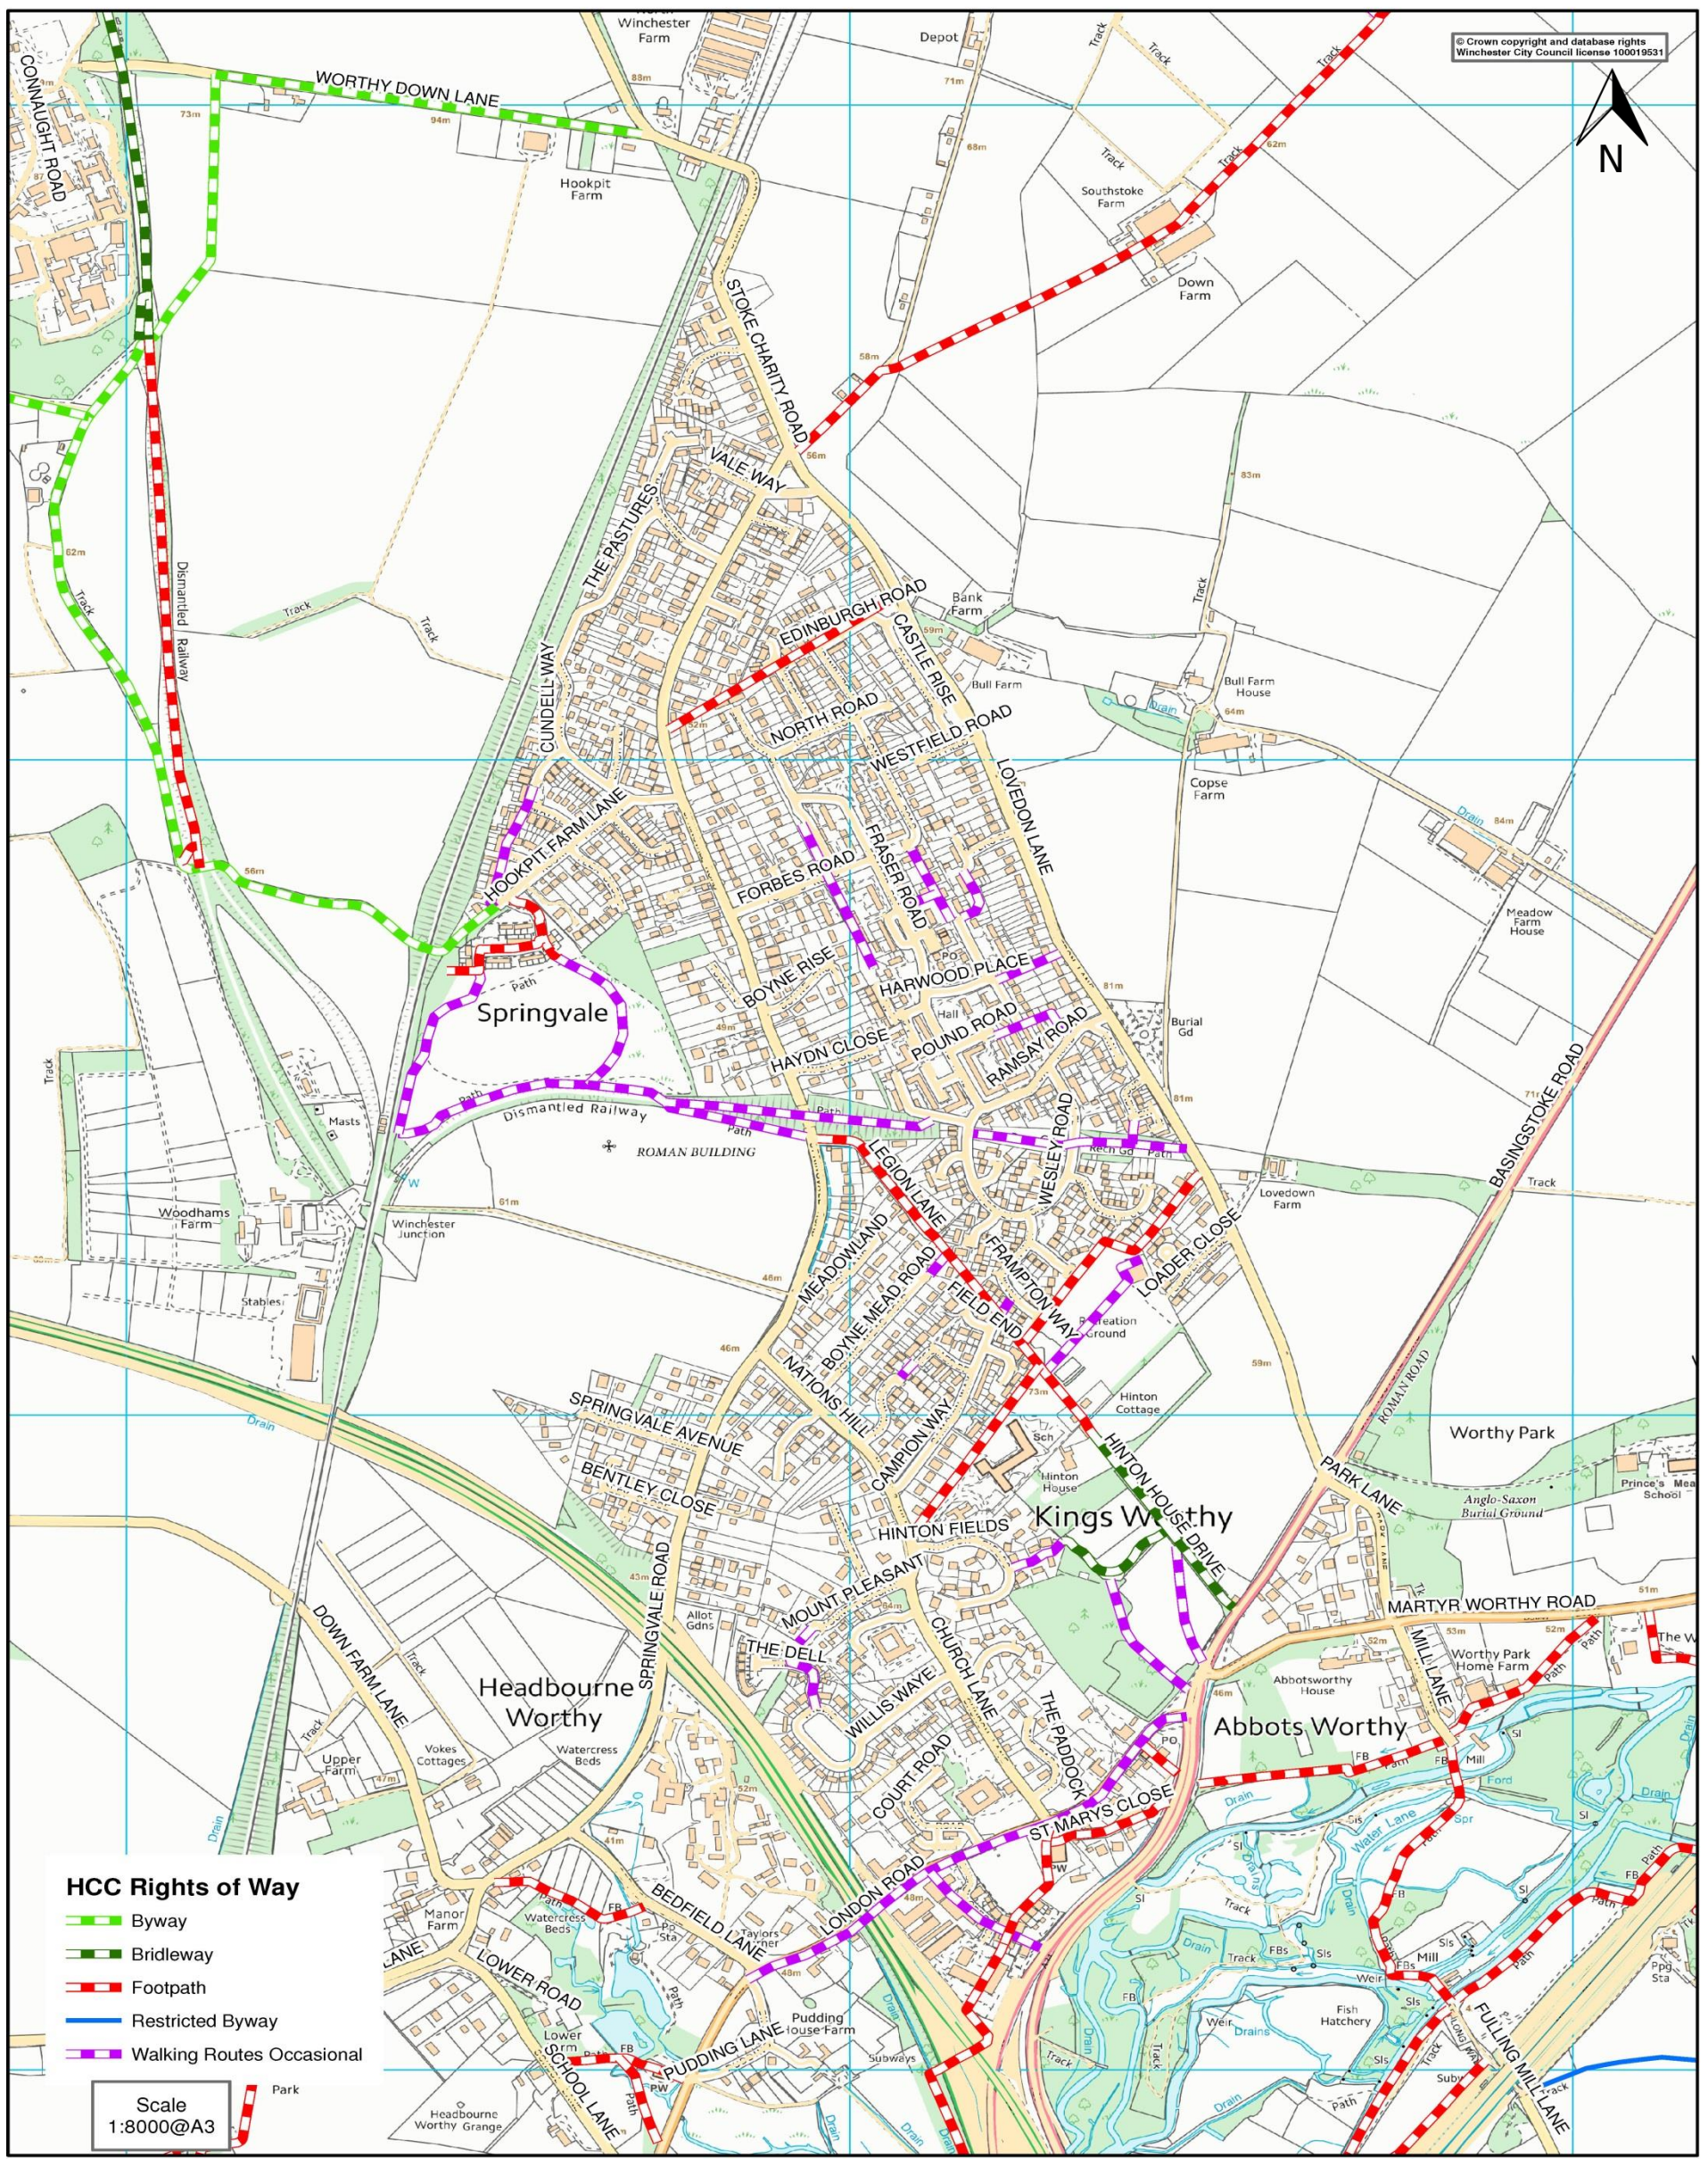

Let us know if you found the map useful and any suggestions for improvements

Please send your feedback to save@winacc.org.uk or message us on Facebook

@ConnectingKingsWorthy

© Crown copyright and database rights
Winchester City Council license 100019531

- HCC Rights of Way**
- Byway
 - Footpath
 - Walking Routes Occasional
 - Restricted Byway

Scale
1:8000@A3

Park