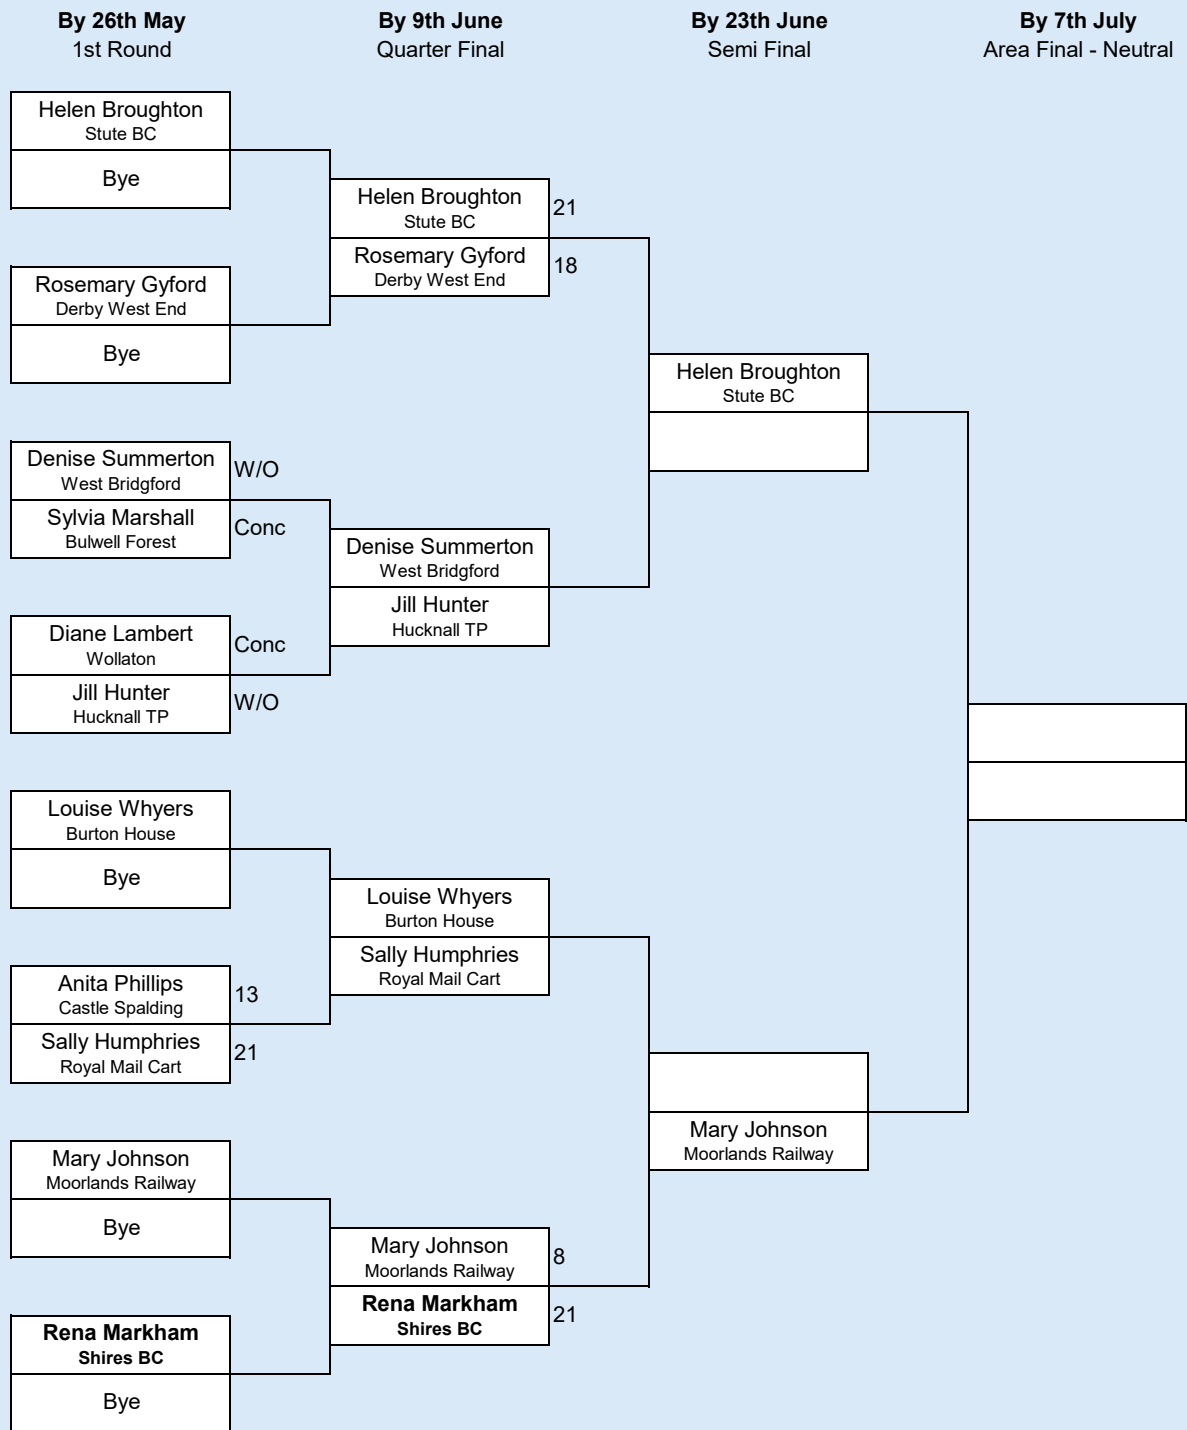

Bowls England Women's Champions of Champions - Lincs / Notts / Derbyshire

Format:

4 Bowl Singles

21 up