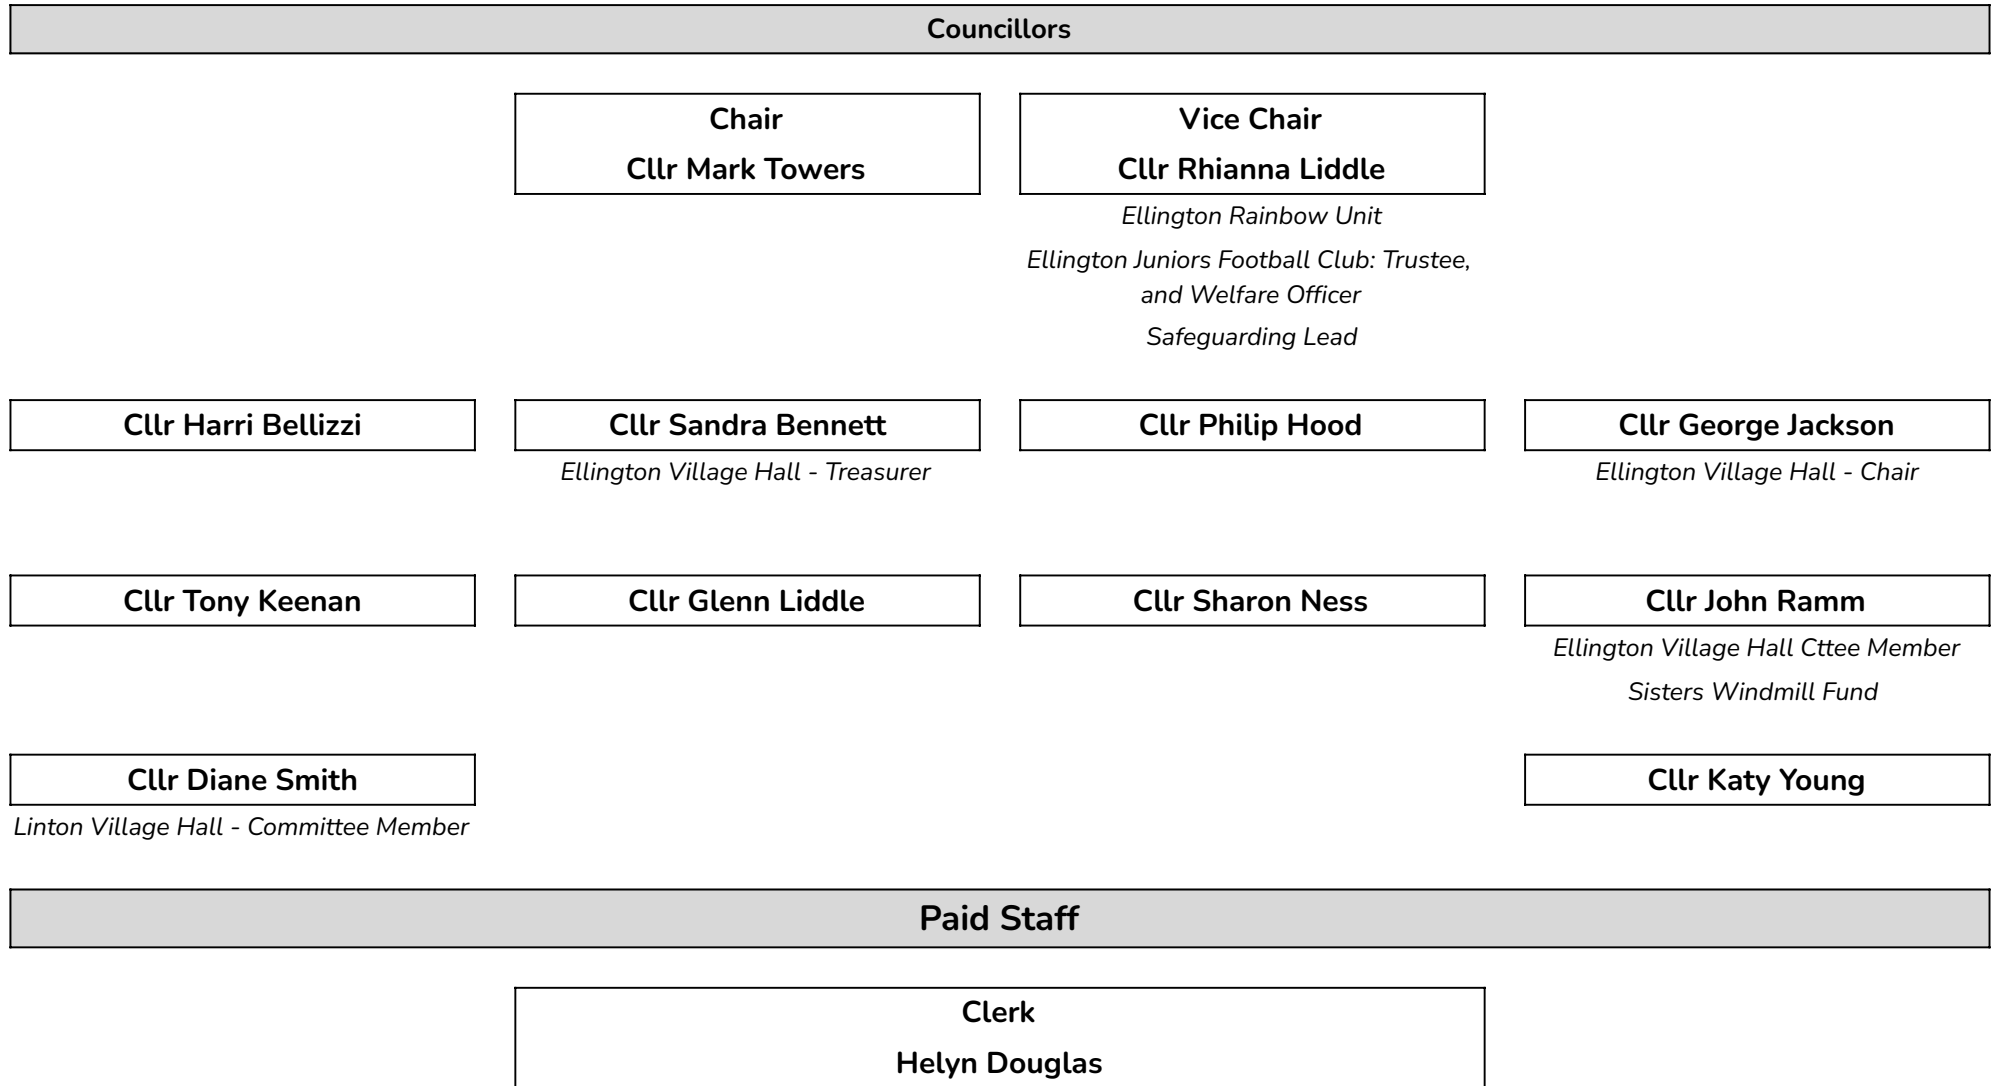

# Structure diagram for Ellington & Linton Parish Council

(including membership of Parish Council sub-committees, and other related interests)

---

Scale point SCP 16, salary £30,518 (£15.82/hr) pro-rata 5 hrs/wk