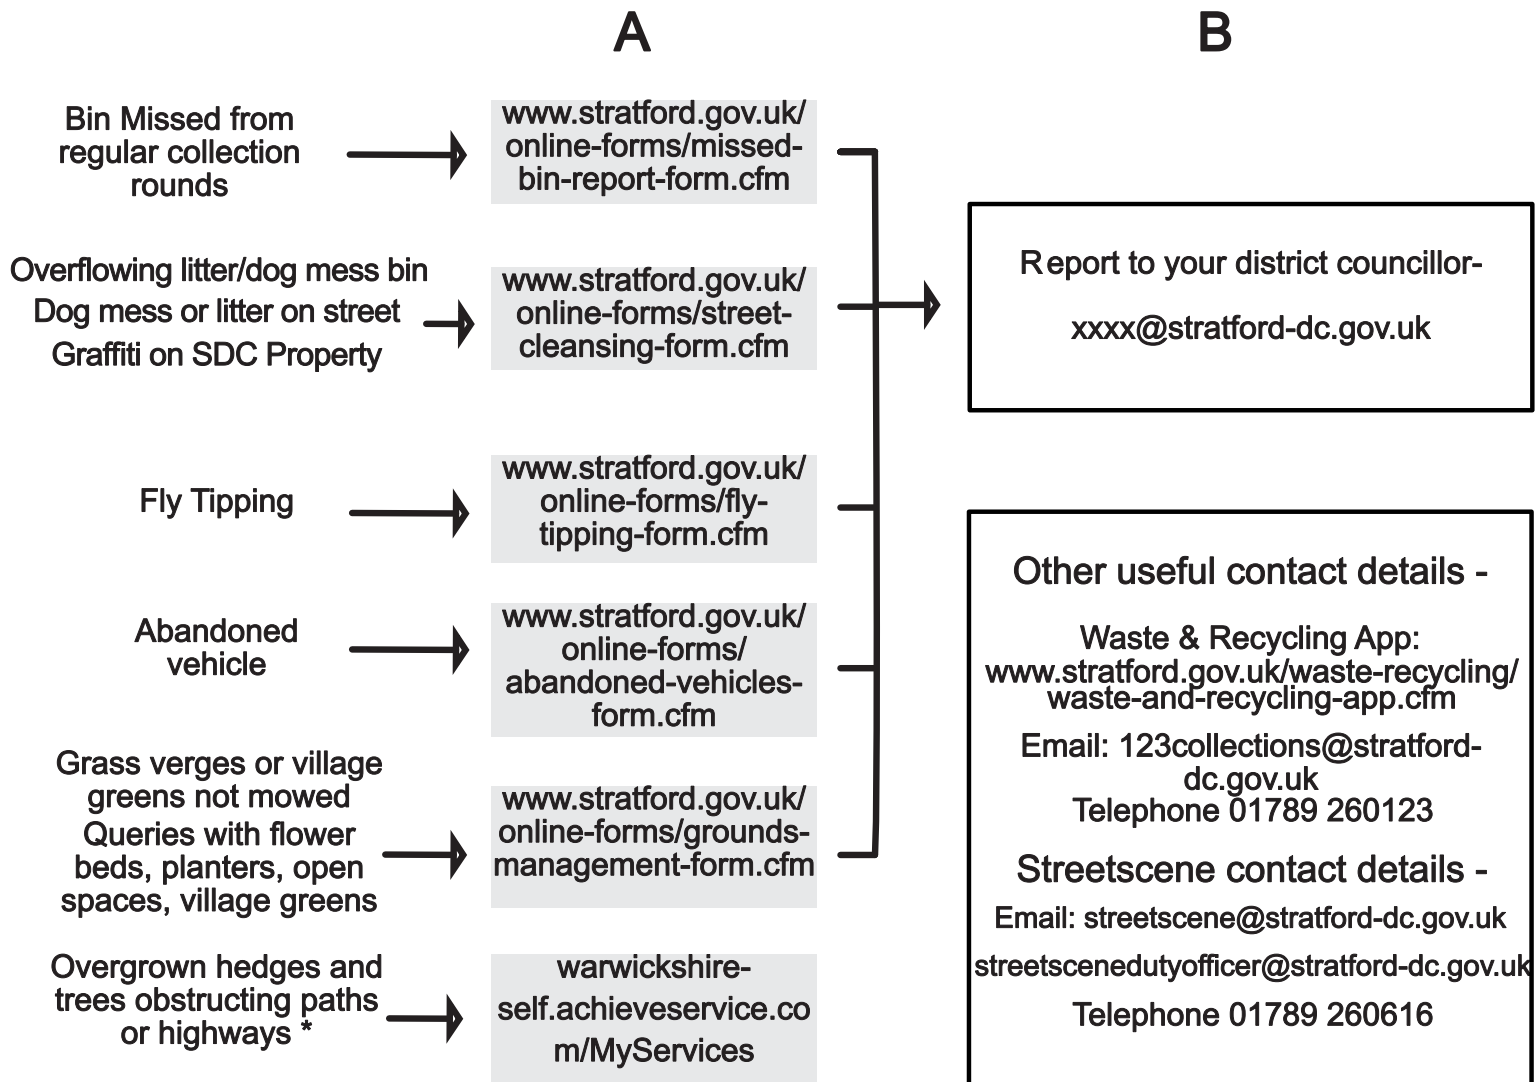

Environmental & Neighbourhood Services Department Reporting Process

Public Version

A Please ensure that you have logged issue on website as it enables officers to log it correctly and drives performance metrics for Biffa, idVerde, etc. Please ask councillor to report if resident unable to get online. Please note reporting information for SDC property only.

B If the issue is a repeated problem please contact District Councillor to escalate. Please make sure that you enclose all the facts so that officers can link your email to prior reports.

Warwickshire County Council

* Please remember that many services are provided by WCC in the district. Potholes, overgrown trees & vegetation, roadworks, flooding, etc. Please check the WCC online services page -

warwickshire-self.achieveservice.com/MyServices