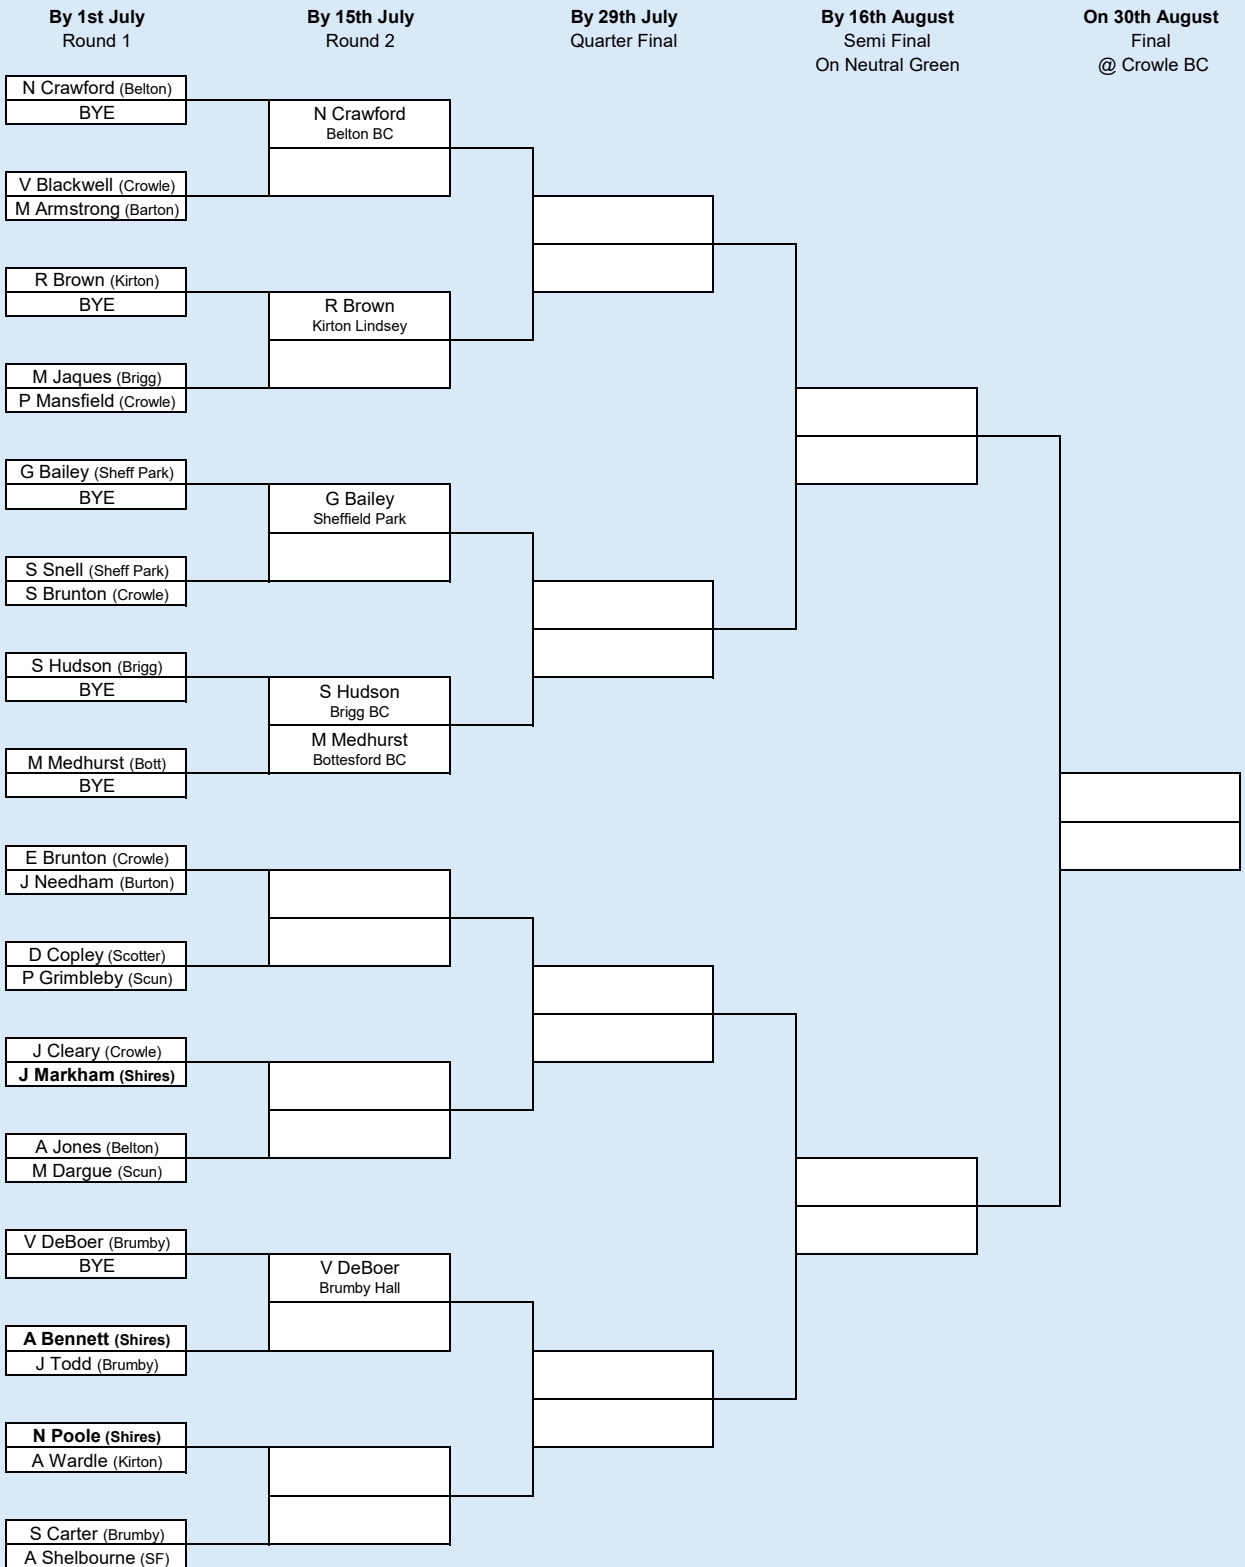

Scunthorpe & District Bowls League Corus Cup

Format
Mixed Pairs
4 Bowls
16 Ends