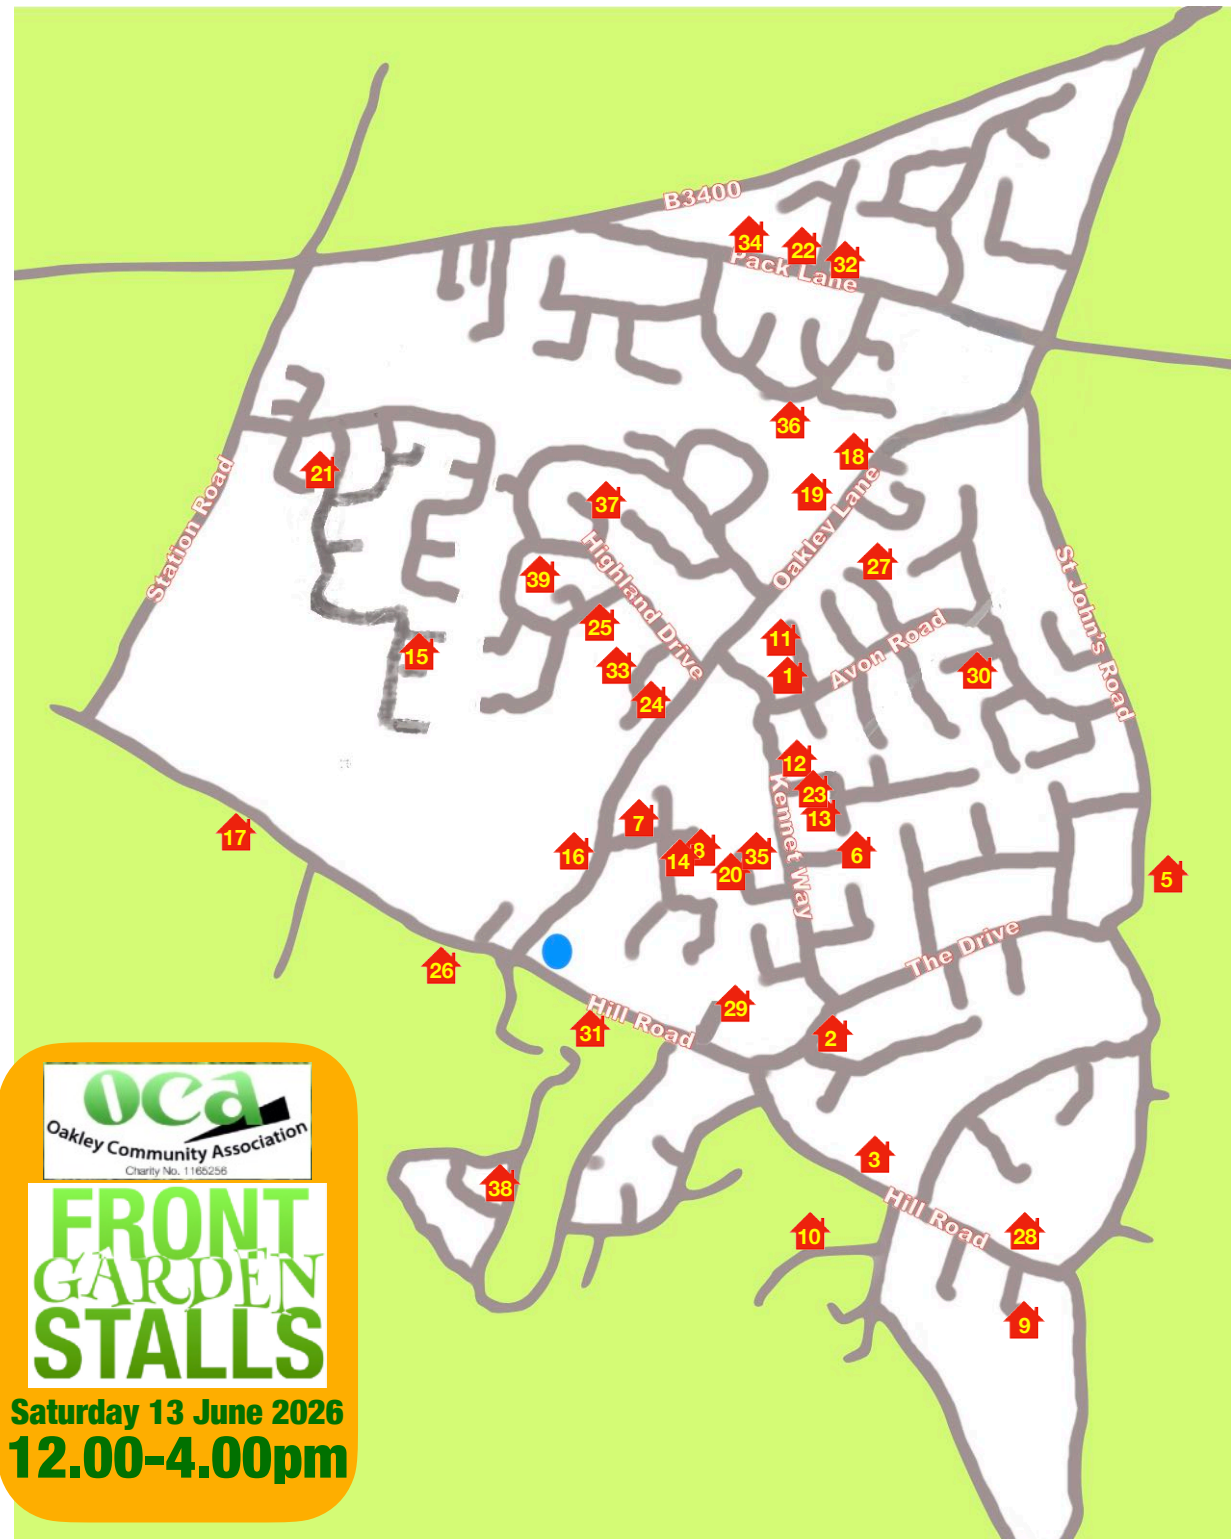

## What's for sale

Arts & Crafts 16  
 Art equipment 6 10  
 Baby Items 19  
 Boat Jumble 36  
 Books 1 2 3 9 17 20 24 25 32 34 38 39  
 Bric a brac 2 25 31 33 34 37 39  
 Cakes 19. 29  
 Candles 17  
 Children's Games 11  
 China 14  
 Clothes 15 19 20 25 38  
 Collectables 14  
 Cookies 19 29  
 Crafts 2 26  
 Creative Wriying 6  
 Crochet Items 10  
 Dog Accessories 7  
 Dog Treats 7  
 Fidgets 21  
 Games 24 38  
 Garden Furniture 22  
 Garden Pots. 22  
 Glassware 14  
 Greetings Cards 8  
 Hand Made Gifts 37  
 Home Baked 12  
 Home Made Fabric Gifts 18  
 Home Made Crochet Plushie Animals 18  
 Honey 30  
 Household items 9 33  
 Key Rings 35  
 Knitted items 10  
 Lucky Dip 13  
 New Items 5  
 Oakley Parish Council merchandise 26  
 Oakley Men's Shed items 2  
 Plants 2 15 17 23 28  
 Puzzles 21 38  
 Raffle 26  
 Second Hand 5  
 Soft Toys 8 13  
 Sweets 21 29  
 Tech 26  
 3D Printed items 35  
 Tombola. 13  
 Toys 9 11 15 19 20 21 24 26 32 34  
 Wire Bead Bonsai Trees 27

## Where the stalls are:

- 1 2 Avon Road
- 2 King's Orchard entrance for Jubiloaks  
Marie Curie  
Oakley Men's Shed
- 3 15 Hill Road
- 5 Homeland St John's Road
- 6 7 Medina Gardens
- 7 2 The Vale
- 8 23 The Vale
- 9 2 Woodcroft
- 10 41 Water Ridges
- 11 2b Marlborough Gardens
- 12 24 Kennet Way
- 13 Annie's Meon Road
- 14 25 The Vale
- 15 6 Meadow Gardens
- 16 Barley Mow Oakley Lane
- 17 Barn Cottage Rectory Rd
- 18 81a Oakley Lane
- 19 75 Oakley Lane
- 20 10 Stour Road
- 21 10 Houseman Drive
- 22 26 Pack Lane
- 23 19 Meon Road
- 24 9 Croft Road
- 25 7 Lomond Close
- 26 7a Rectory Road
- 27 10 Cadnam Close
- 28 55 Hill Road
- 29 9 Laurel Close
- 30 1 Tamar Drive
- 31 14 Hill Road
- 32 30 Pack Lane
- 33 17 Croft Road
- 34 30 Pack Lane
- 35 14 Stour Road
- 36 40 Lightsfield
- 37 12 Braemar Drive
- 38 19 Sycamore Tree Road
- 39 9 Mull Close

**FRONT  
GARDEN  
STALLS**

**Saturday 13 June 2026  
12.00-4.00pm**