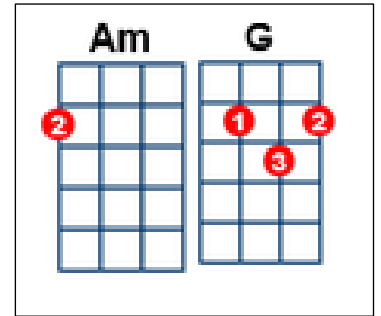

155 RUBY TUESDAY

[Am] She would [G] never [F] say where [G] she came [C] from [Csus4] [C]

[Am] Yester[G]day don't [F] matter [G] if it's [C] gone [Csus4] [C]

[Am] While the [D7] sun is [G] bright

Or [Am] in the [D7] darkest [G] night

No one [C] knows she comes and [G] goes

[C] Good[G]bye [F] Ruby [C] Tuesday

[C] who could [G] hang a [F] name on [C] you

[C] When you [G] change with [Bb] ev'ry [F] new day

[G] Still I'm gonna [C] miss you [G]