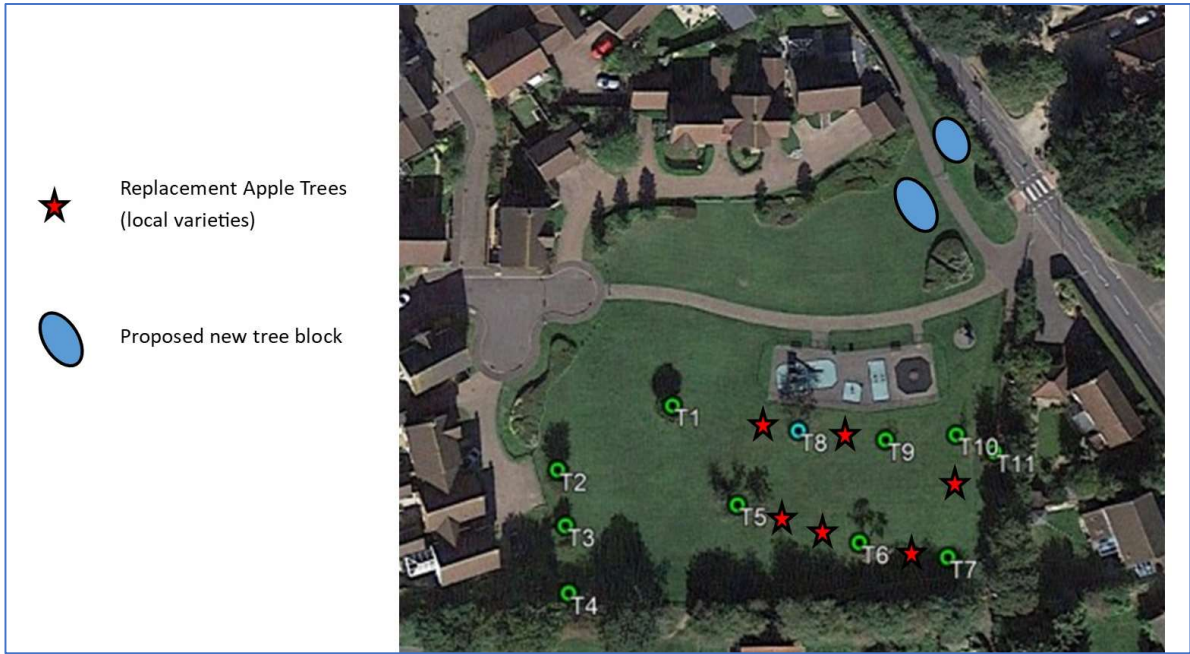

Swaffham Cemetery

- Planting of 8 Mountain Ash

Campingland

- Planting of 8 Whitebeam alongside the road.

Merryweather

- Planting of 6 new Norfolk Apple varieties.

Along with bark mulch, biodegradable tree guards and mycological treatment to help get the new trees off to a good start. Trees have been sourced from a Woodland Trust approved Nursery in Suffolk that specialises in locally sourced stock and from the East of England Apples and Orchards Project.

4 Planting plans Swaffham Recreation Ground

Swaffham Cemetery

Merryweather

Campingland

Graham West, Sue Dent

March 2021