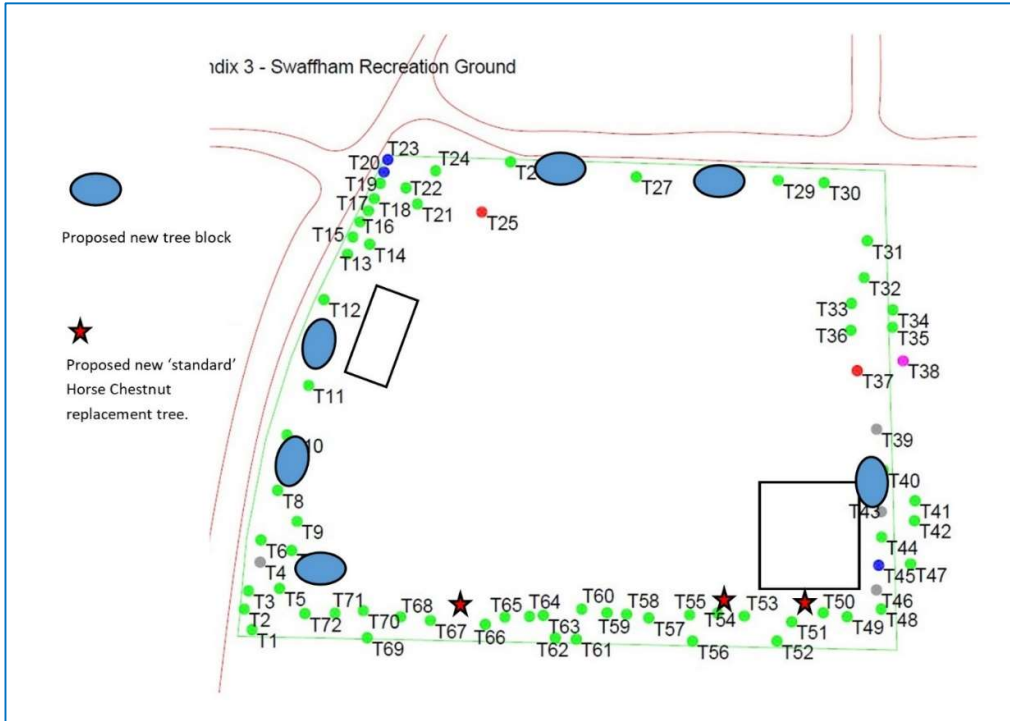

Swaffham Cemetery

- Planting of 8 Mountain Ash

Campingland

- Planting of 8 Whitebeam alongside the road.

Merryweather

- Planting of 6 new Norfolk Apple varieties.

Along with bark mulch, biodegradable tree guards and mycological treatment to help get the new trees off to a good start. Trees have been sourced from a Woodland Trust approved Nursery in Suffolk that specialises in locally sourced stock and from the East of England Apples and Orchards Project.

4 Planting plans Swaffham Recreation Ground

Swaffham Cemetery

Merryweather

Campingland

Graham West, Sue Dent

March 2021