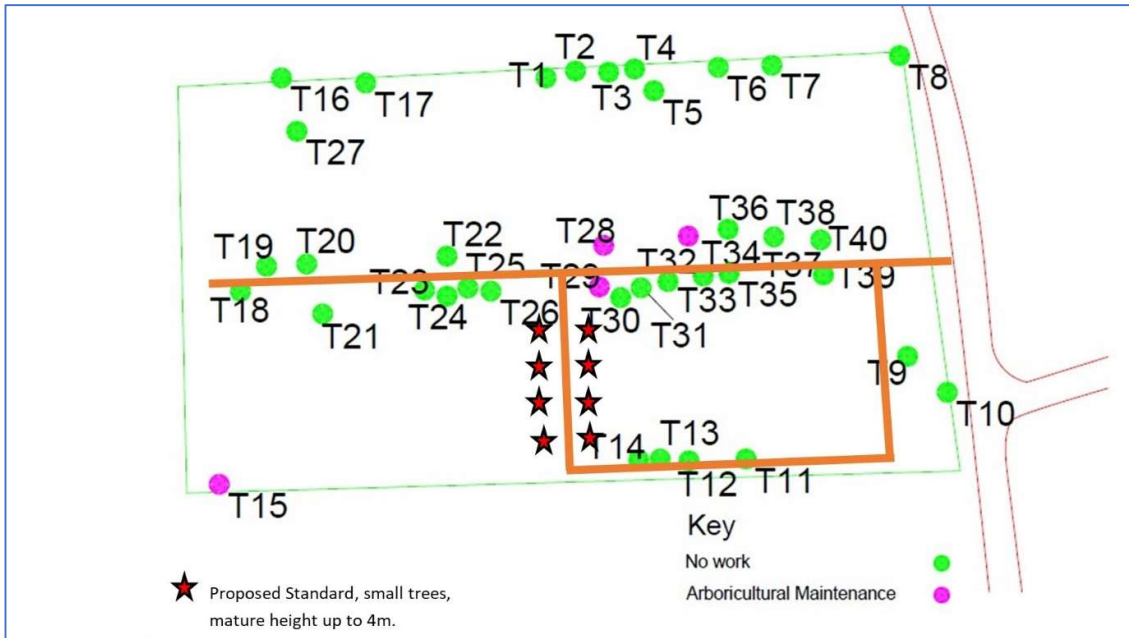

Swaffham Cemetery

- Planting of 8 Mountain Ash

Campingland

- Planting of 8 Whitebeam alongside the road.

Merryweather

- Planting of 6 new Norfolk Apple varieties.

Along with bark mulch, biodegradable tree guards and mycological treatment to help get the new trees off to a good start. Trees have been sourced from a Woodland Trust approved Nursery in Suffolk that specialises in locally sourced stock and from the East of England Apples and Orchards Project.

4 Planting plans Swaffham Recreation Ground

Swaffham Cemetery

Merryweather

Campingland

Graham West, Sue Dent

March 2021