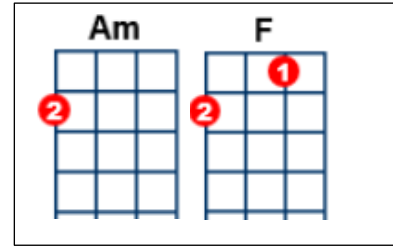

023 Red Light Spells Danger

INTRO: [Am] [F] [C] [G]

[Am] Red Light, Spells [F] danger,
Can't [C] hold out, much [G] longer
'Cause [Am] red light means [F] warning,
Can't [C] hold out, I'm [G] burning (No, no, no...)

[Am] You took my heart and turned me on, [F] And now the danger sign is on
[C] I never thought the day would come, [G] When I would feel alone without you
[Am] And now I'm like a child again, [F] Calling out his mama's name, [C]
You got me on a ball and chain, [G] Doin' things that I don't want to.

BRIDGE:

[F] Can't stop running to ya,
[G] Feel the love coming through ya,
[F] Girl with you beside me,
[G] Hold on, heaven guide me...

[C] Red light (*til the red light*) Spells [F] danger (*oh a danger warning*)
Can't [C] hold out (*can't hold out*) much [G] longer (*no no baby*)
'Cause [C] red light (*feel the red light*) means [F] warning (*oh it's a danger warning*),
Can't [C] hold out (*can't hold out*) I'm [G] burning (*woah-oh oh oh*)

REPEAT INTRO [Am] [F] [C] [G] [Am] Red Light, Spells [F] danger,.....

[Am] I had my fun and played around, [F] without a love to tie me down,
[C] I always used to kiss and run, [G] I never wanted love to catch me.
[Am] I thought I had a heart of stone, [F] But now I'm in the danger zone,
[C] I can feel the heat is on, [G] Soon the flames are gonna catch me.