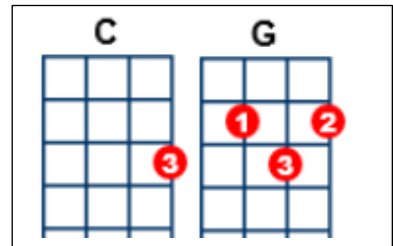

023 Red Light Spells Danger

INTRO: [Am] [F] [C] [G]

[Am] Red Light, Spells [F] danger,
Can't [C] hold out, much [G] longer
'Cause [Am] red light means [F] warning,
Can't [C] hold out, I'm [G] burning (No, no, no...)

[Am] You took my heart and turned me on, [F] And now the danger sign is on
[C] I never thought the day would come, [G] When I would feel alone without you
[Am] And now I'm like a child again, [F] Calling out his mama's name, [C]
You got me on a ball and chain, [G] Doin' things that I don't want to.

BRIDGE:

[F] Can't stop running to ya,
[G] Feel the love coming through ya,
[F] Girl with you beside me,
[G] Hold on, heaven guide me...

[C] Red light (*til the red light*) Spells [F] danger (*oh a danger warning*)
Can't [C] hold out (*can't hold out*) much [G] longer (*no no baby*)
'Cause [C] red light (*feel the red light*) means [F] warning (*oh it's a danger warning*),
Can't [C] hold out (*can't hold out*) I'm [G] burning (*woah-oh oh oh*)

REPEAT INTRO [Am] [F] [C] [G] [Am] Red Light, Spells [F] danger,.....

[Am] I had my fun and played around, [F] without a love to tie me down,
[C] I always used to kiss and run, [G] I never wanted love to catch me.
[Am] I thought I had a heart of stone, [F] But now I'm in the danger zone,
[C] I can feel the heat is on, [G] Soon the flames are gonna catch me.