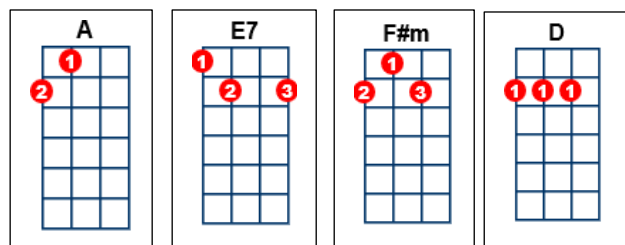

# 159 TEARS IN HEAVEN

[A] Would you [E7] know my [F#m] name,  
[D] If I [A] saw you in [E7] Heaven,  
[A] Would it [E7] be the [F#m] same  
[D] If I [A] saw you in [E7] Heaven,

[F#m] I must be [C#7] strong, [Em] and carry [F#] on,  
Cause I [Bm7] know I don't be [E7] long, here in [A] Heaven.

[A] Would you [E7] hold my [F#m] hand  
[D] If I [A] saw you in [E7] Heaven,  
[A] Would you [E7] help me [F#m] stand,  
[D] If I [A] saw you in [E7] Heaven,

[F#m] I'll find my [C#7] way, [Em] through night and [F#] day  
Cause I [Bm7] know I just can't [E7] stay here in [A] Heaven

## Bridge:

[C] Time can [G] bring you [Am] down, time can [D] bend your [G] knee [G]  
[C] Time can [G] break your [Am] heart, have you [D] begging [G] please  
Begging [E7] please

**Interlude:** (NO WORDS) [A] [E7] [F#m] [D] [A] [E7] X2

[F#m] Beyond the [C#7] door, [Em] there's peace I'm [F#] sure.  
And I [Bm7] know there'll be no [E7] more... Tears in [A] Heaven

[A] Would you [E7] know my [F#m] name,  
[D] If I [A] saw you in [E7] Heaven,  
[A] Would it [E7] be the [F#m] same, [D] if I [A] saw you in [E7] Heaven,