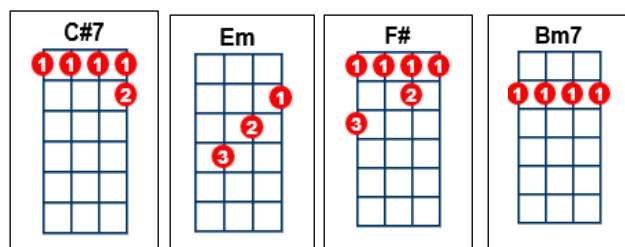

# 159 TEARS IN HEAVEN

[A] Would you [E7] know my [F#m] name,  
[D] If I [A] saw you in [E7] Heaven,  
[A] Would it [E7] be the [F#m] same  
[D] If I [A] saw you in [E7] Heaven,

[F#m] I must be [C#7] strong, [Em] and carry [F#] on,  
Cause I [Bm7] know I don't be [E7] long, here in [A] Heaven.

[A] Would you [E7] hold my [F#m] hand  
[D] If I [A] saw you in [E7] Heaven,  
[A] Would you [E7] help me [F#m] stand,  
[D] If I [A] saw you in [E7] Heaven,

[F#m] I'll find my [C#7] way, [Em] through night and [F#] day  
Cause I [Bm7] know I just can't [E7] stay here in [A] Heaven

## Bridge:

[C] Time can [G] bring you [Am] down, time can [D] bend your [G] knee [G]  
[C] Time can [G] break your [Am] heart, have you [D] begging [G] please  
Begging [E7] please

**Interlude:** (NO WORDS) [A] [E7] [F#m] [D] [A] [E7] X2

[F#m] Beyond the [C#7] door, [Em] there's peace I'm [F#] sure.  
And I [Bm7] know there'll be no [E7] more... Tears in [A] Heaven

[A] Would you [E7] know my [F#m] name,  
[D] If I [A] saw you in [E7] Heaven,  
[A] Would it [E7] be the [F#m] same, [D] if I [A] saw you in [E7] Heaven,