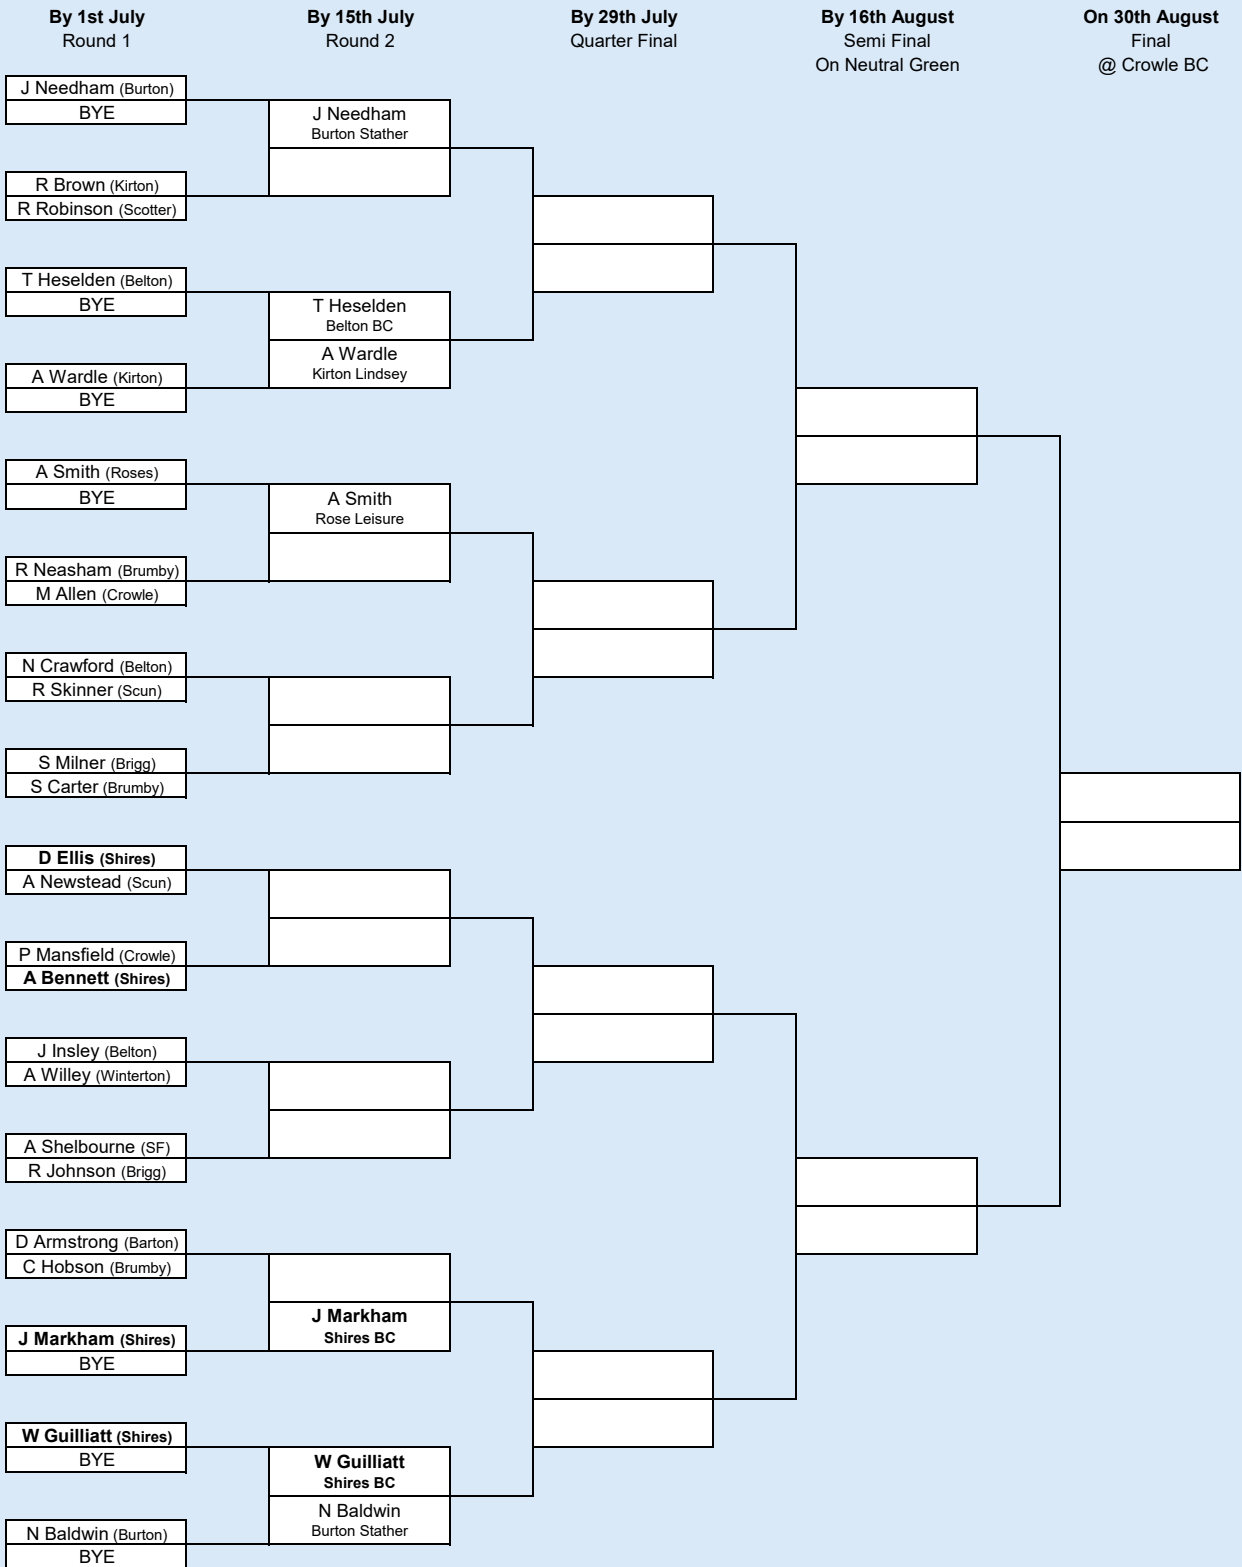

Scunthorpe & District Bowls League Hunter Cup

Format

- Mens 4 Bowl Pairs
- 16 Ends