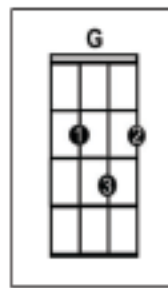

075 Will You Still Love Me Tomorrow

INTRO: [F] [G] [C]

STRUM

DDU UDU

[C] Tonight you're [Am] mine com-[F]plete-[G]ly
[C] To give your [Am] love so [Dm] sweet-[G]ly
To-[E7]night the light of [Am] love is in your eyes
[F] But will you [G] love me to-[C]morrow