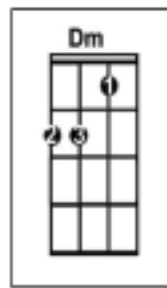

075 Will You Still Love Me Tomorrow

INTRO: [F] [G] [C]

STRUM

DDU UDU

[C] Tonight you're [Am] mine com-[F]plete-[G]ly
[C] To give your [Am] love so [Dm] sweet-[G]ly
To-[E7]night the light of [Am] love is in your eyes
[F] But will you [G] love me to-[C]morrow