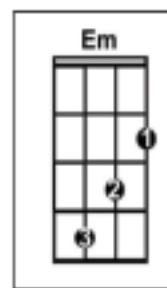

075 Will You Still Love Me Tomorrow

INTRO: [F] [G] [C]

STRUM

DDU UDU

[C] Tonight you're [Am] mine com-[F]plete-[G]ly
[C] To give your [Am] love so [Dm] sweet-[G]ly
To-[E7]night the light of [Am] love is in your eyes
[F] But will you [G] love me to-[C]morrow