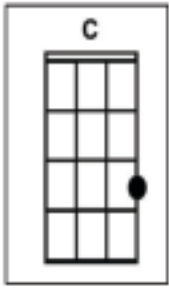

075 Will You Still Love Me Tomorrow

INTRO: [F] [G] [C]

STRUM

DDU UDU

[C] Tonight you're [Am] mine com-[F]plete-[G]ly
[C] To give your [Am] love so [Dm] sweet-[G]ly
To-[E7]night the light of [Am] love is in your eyes
[F] But will you [G] love me to-[C]morrow