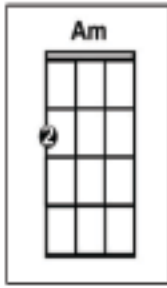

075 Will You Still Love Me Tomorrow

INTRO: [F] [G] [C]

STRUM

DDU UDU

[C] Tonight you're [Am] mine com-[F]plete-[G]ly
[C] To give your [Am] love so [Dm] sweet-[G]ly
To-[E7]night the light of [Am] love is in your eyes
[F] But will you [G] love me to-[C]morrow