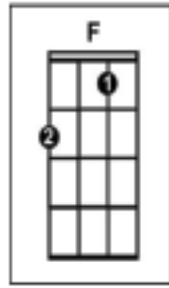

075 Will You Still Love Me Tomorrow

INTRO: [F] [G] [C]

STRUM

DDU UDU

[C] Tonight you're [Am] mine com-[F]plete-[G]ly
[C] To give your [Am] love so [Dm] sweet-[G]ly
To-[E7]night the light of [Am] love is in your eyes
[F] But will you [G] love me to-[C]morrow