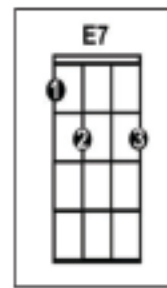

075 Will You Still Love Me Tomorrow

INTRO: [F] [G] [C]

STRUM

DDU UDU

[C] Tonight you're [Am] mine com-[F]plete-[G]ly
[C] To give your [Am] love so [Dm] sweet-[G]ly
To-[E7]night the light of [Am] love is in your eyes
[F] But will you [G] love me to-[C]morrow