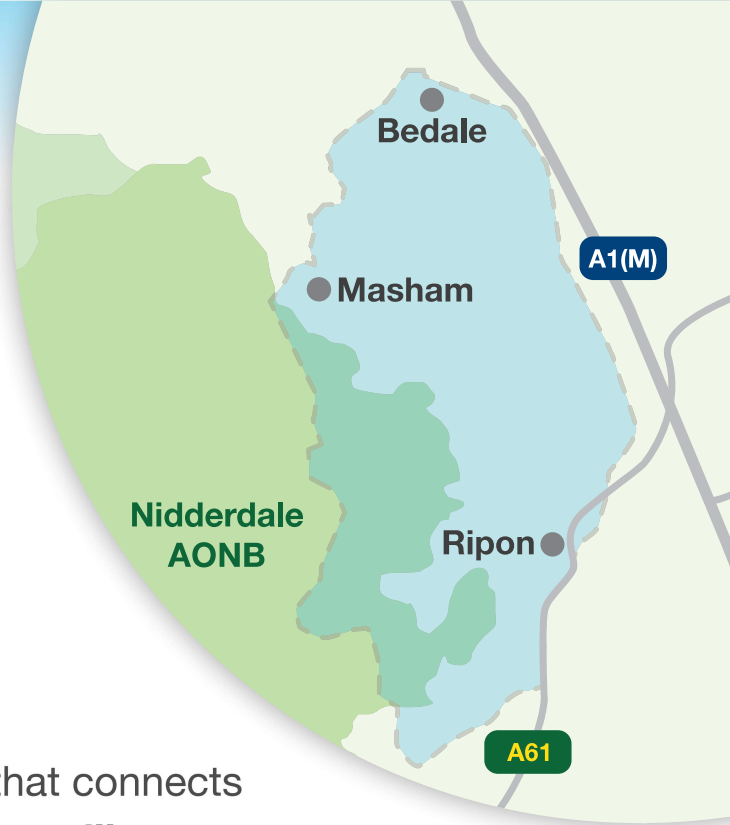

Connecting North Yorkshire

Launching July 1st 2021

A new, flexible, on-demand bus service that connects
Ripon, Masham, Bedale and **surrounding villages**.

Brought to you by North Yorkshire County Council

Book in 4 easy steps:

1. **Download** the YorBus mobile phone app via www.northyorks.gov.uk/YorBus or use the QR code
2. **Register** your details
3. **Select** where you want to travel to and choose a time
4. **Wait for YorBus** to pick you up at your chosen bus stop!