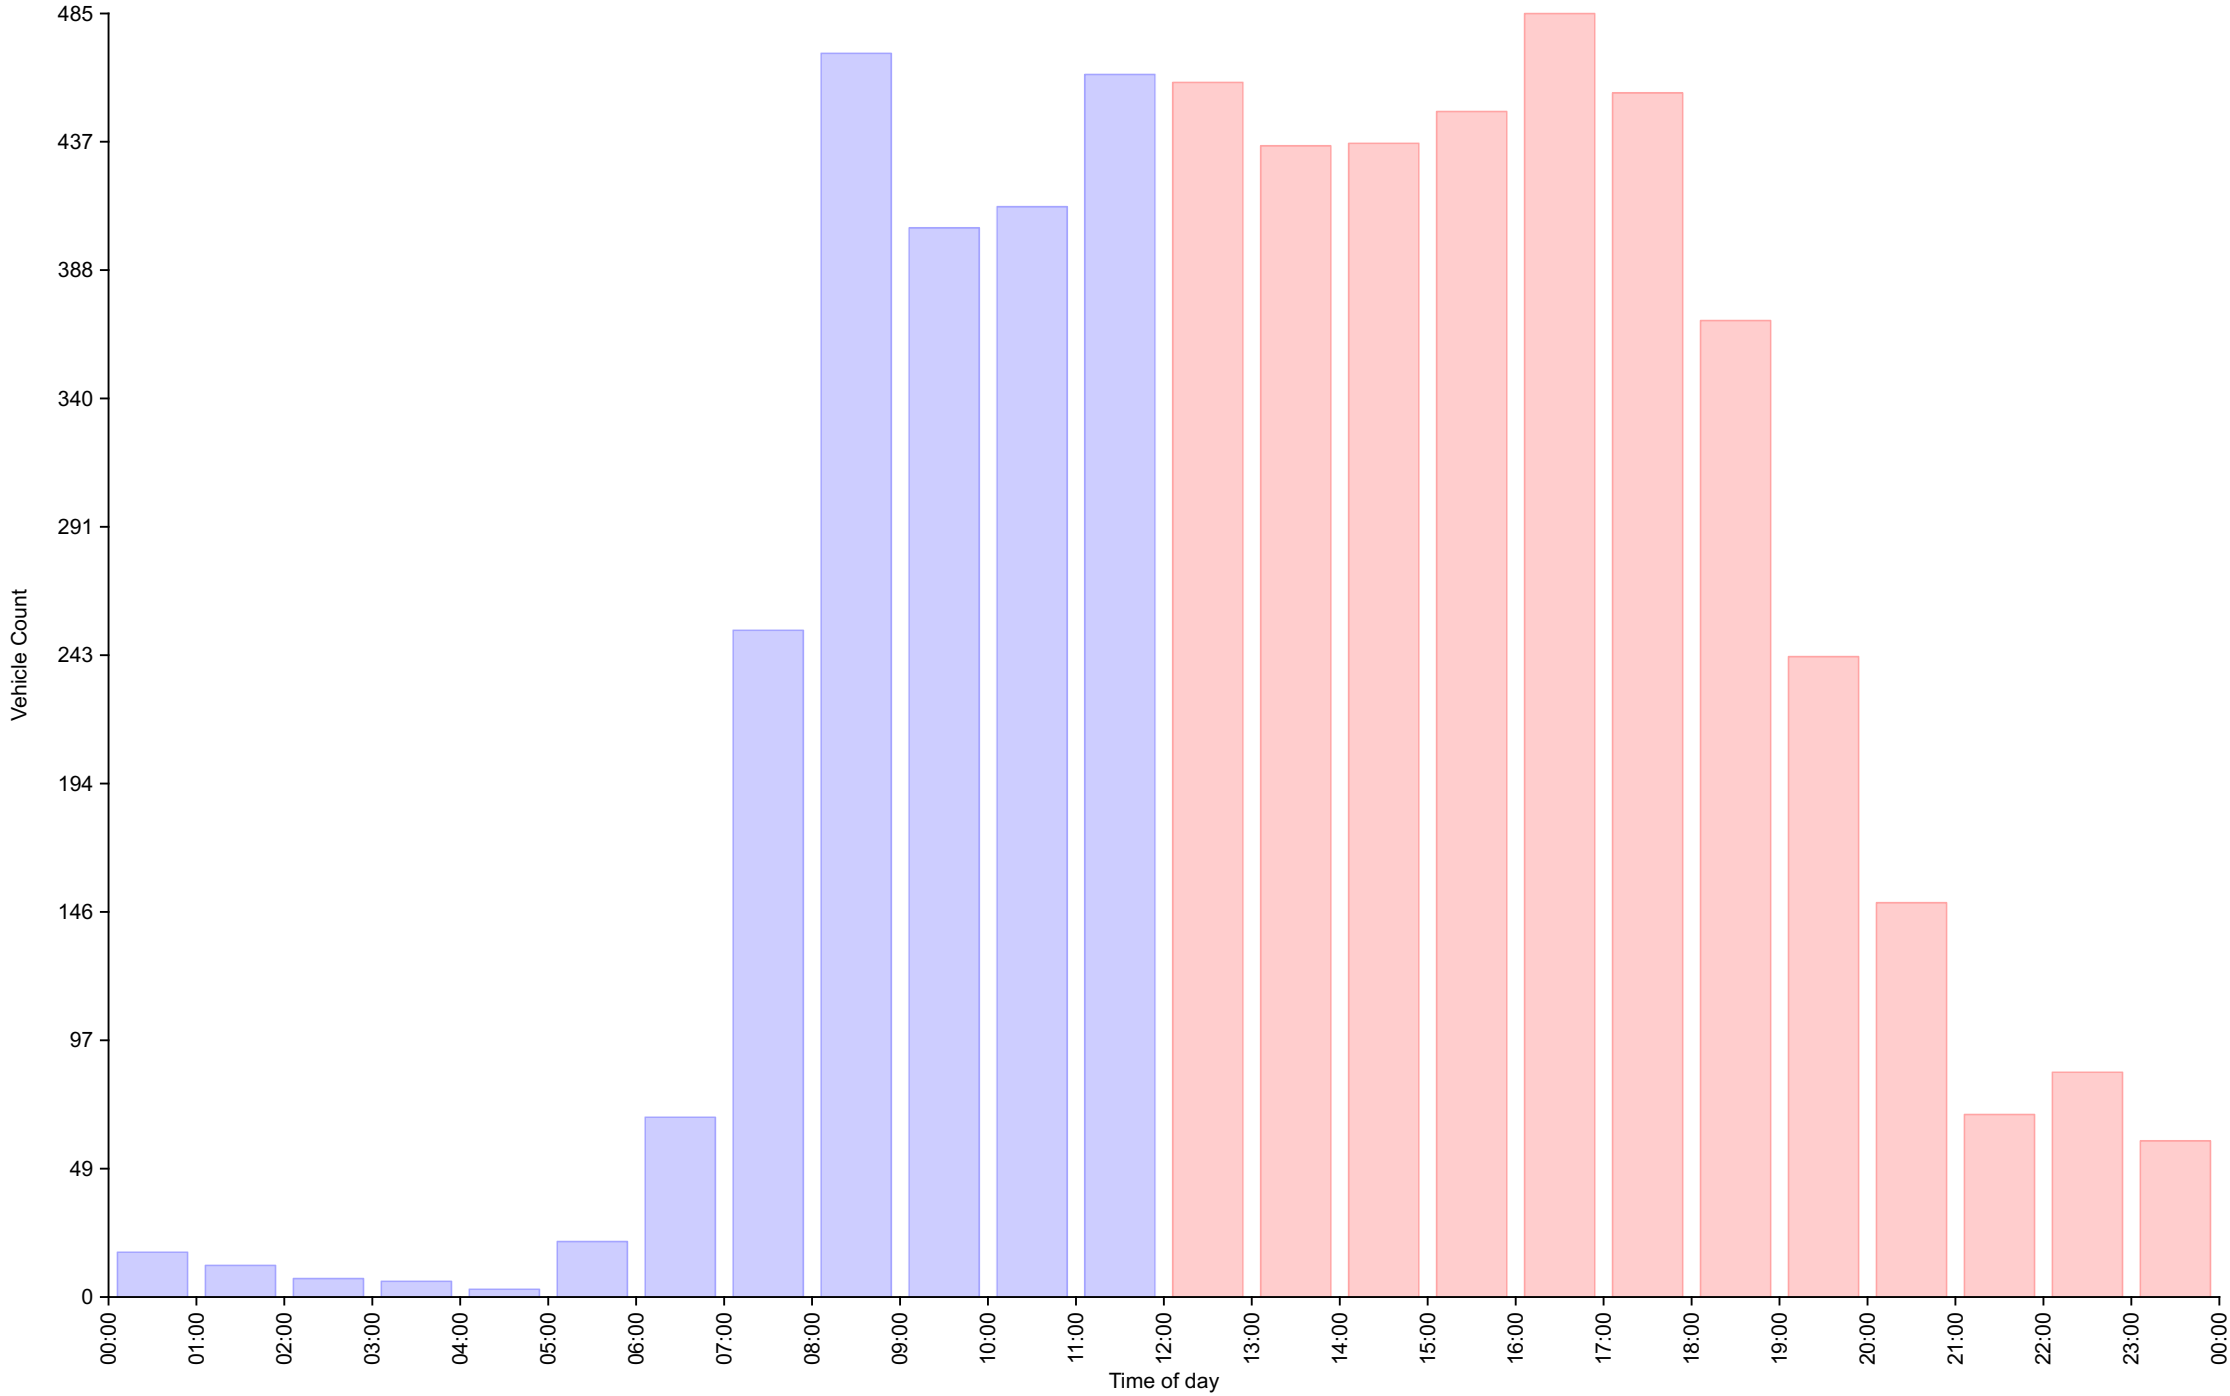

Traffic Report

Winchfield Inn - Uphill

Traffic Overview from Sun Nov 14 2021 to Sun Nov 28 2021

Vehicle Speed Classes (Mph)

	<15	15 20	20 25	25 30	30 35	35 40	40 45	45 50	50 55	55 60	60 65	65 70	>70	Total	85th Percentile
00:00	0	0	3	4	8	1	0	1	0	0	0	0	0	17	32.4
01:00	0	0	1	4	4	2	0	0	0	1	0	0	0	12	35.2
02:00	0	0	0	3	4	0	0	0	0	0	0	0	0	7	31.9
03:00	0	2	1	2	0	1	0	0	0	0	0	0	0	6	28.1
04:00	0	0	1	1	1	0	0	0	0	0	0	0	0	3	29.8
05:00	0	0	0	8	7	2	2	2	0	0	0	0	0	21	39.9
06:00	0	0	5	29	25	3	4	1	1	0	0	0	0	68	33.6
07:00	0	2	16	61	106	42	19	5	1	0	0	0	0	252	37.0
08:00	0	1	8	102	228	95	32	4	0	0	0	0	0	470	37.2
09:00	0	0	18	92	191	76	24	3	0	0	0	0	0	404	36.0
10:00	1	4	17	109	198	59	22	2	0	0	0	0	0	412	35.1
11:00	0	2	17	106	217	92	23	4	1	0	0	0	0	462	35.9
12:00	0	4	18	119	206	95	13	1	2	1	0	0	0	459	35.5
13:00	0	0	9	106	211	84	22	3	0	0	0	0	0	435	36.0
14:00	0	5	22	106	188	88	25	2	0	0	0	0	0	436	35.9
15:00	0	5	12	109	212	86	19	3	1	1	0	0	0	448	36.0
16:00	2	6	28	130	219	81	17	2	0	0	0	0	0	485	35.0
17:00	0	3	21	161	181	66	21	1	1	0	0	0	0	455	35.2
18:00	0	1	36	118	143	53	14	4	0	0	0	0	0	369	34.9
19:00	0	2	21	75	100	31	10	0	1	1	1	0	0	242	34.5
20:00	0	0	3	61	53	22	8	2	0	0	0	0	0	149	35.7
21:00	0	1	2	23	32	8	3	0	0	0	0	0	0	69	34.1
22:00	0	2	11	25	28	14	2	2	1	0	0	0	0	85	36.0
23:00	0	4	5	14	26	7	2	1	0	0	0	0	0	59	35.1
AM Total	1	11	87	521	989	373	126	22	3	1	0	0	0		
PM Total	2	33	188	1047	1599	635	156	21	6	3	1	0	0		
Total	3	44	275	1568	2588	1008	282	43	9	4	1	0	0		
Percent	0.05%	0.76%	4.72%	26.92%	44.43%	17.30%	4.84%	0.74%	0.15%	0.07%	0.02%	0.00%	0.00%		

Total Vehicles : 5825
30th Percentile : 28.7 MPH
50th Percentile : 30.7 MPH
85th Percentile : 35.7 MPH
95th Percentile : 39.5 MPH
Average Speed : 31.6 MPH
Highest Speed : 62.7 MPH

Vehicle Counts By Hour

Traffic Overview from Sun Nov 14 2021 to Sun Nov 28 2021
(60 Minute Resolution)

Winchfield Inn - Uphill