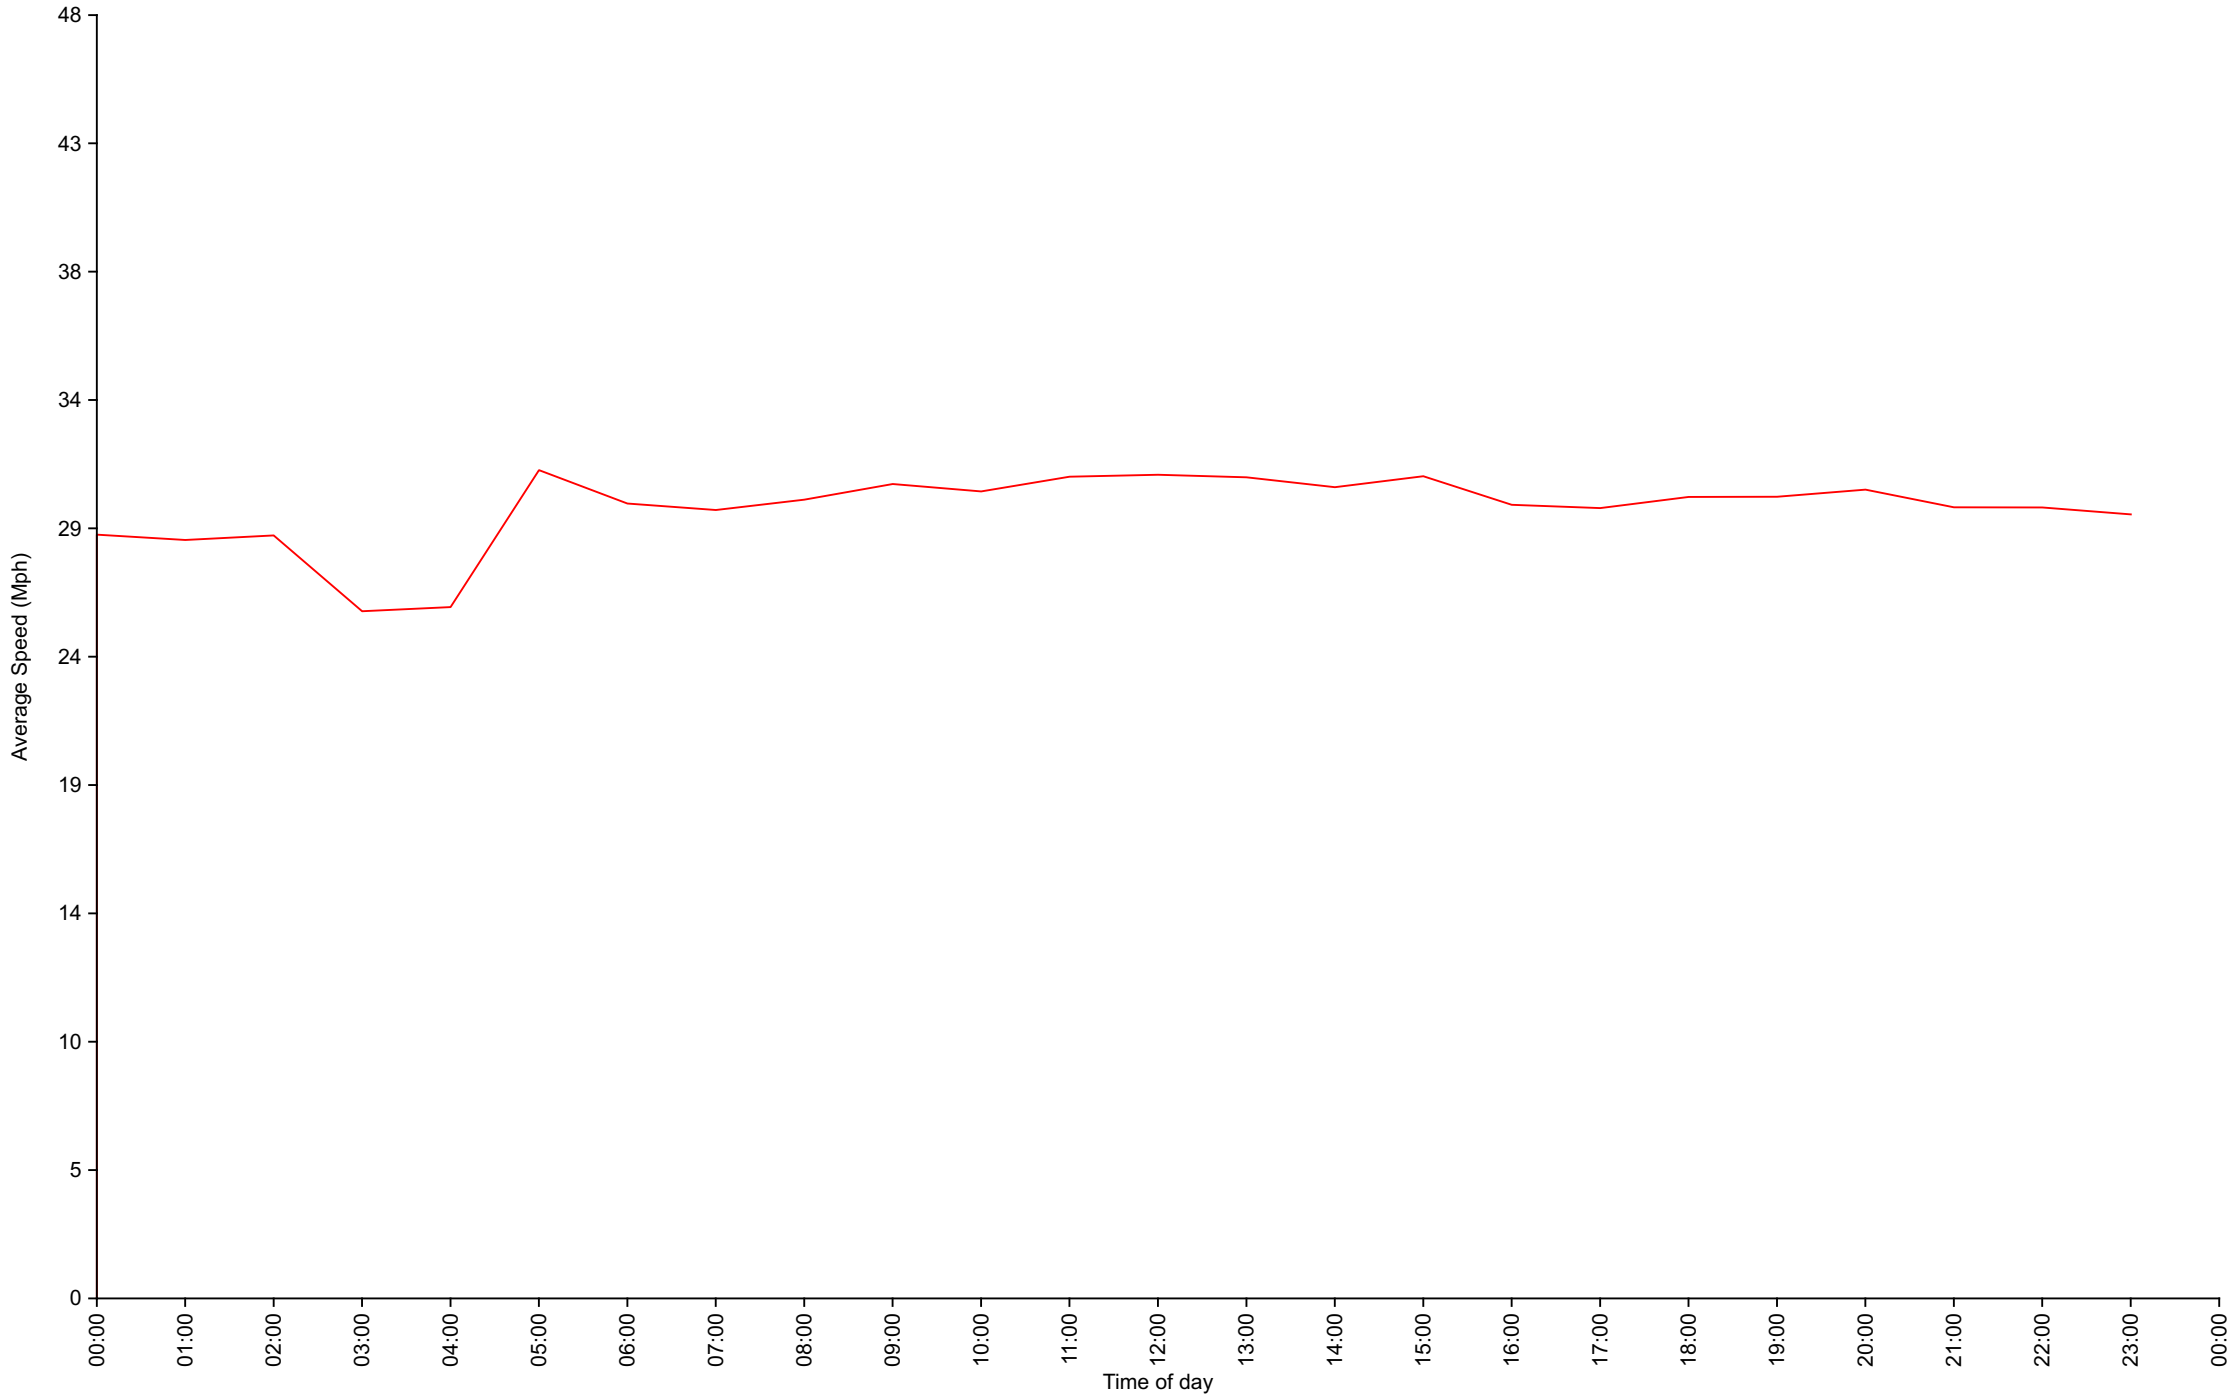

Average Speed By Hour

Traffic Overview from Sun Nov 28 2021 to Sun Dec 12 2021
(60 Minute Resolution)

South Lodge - Station Hill