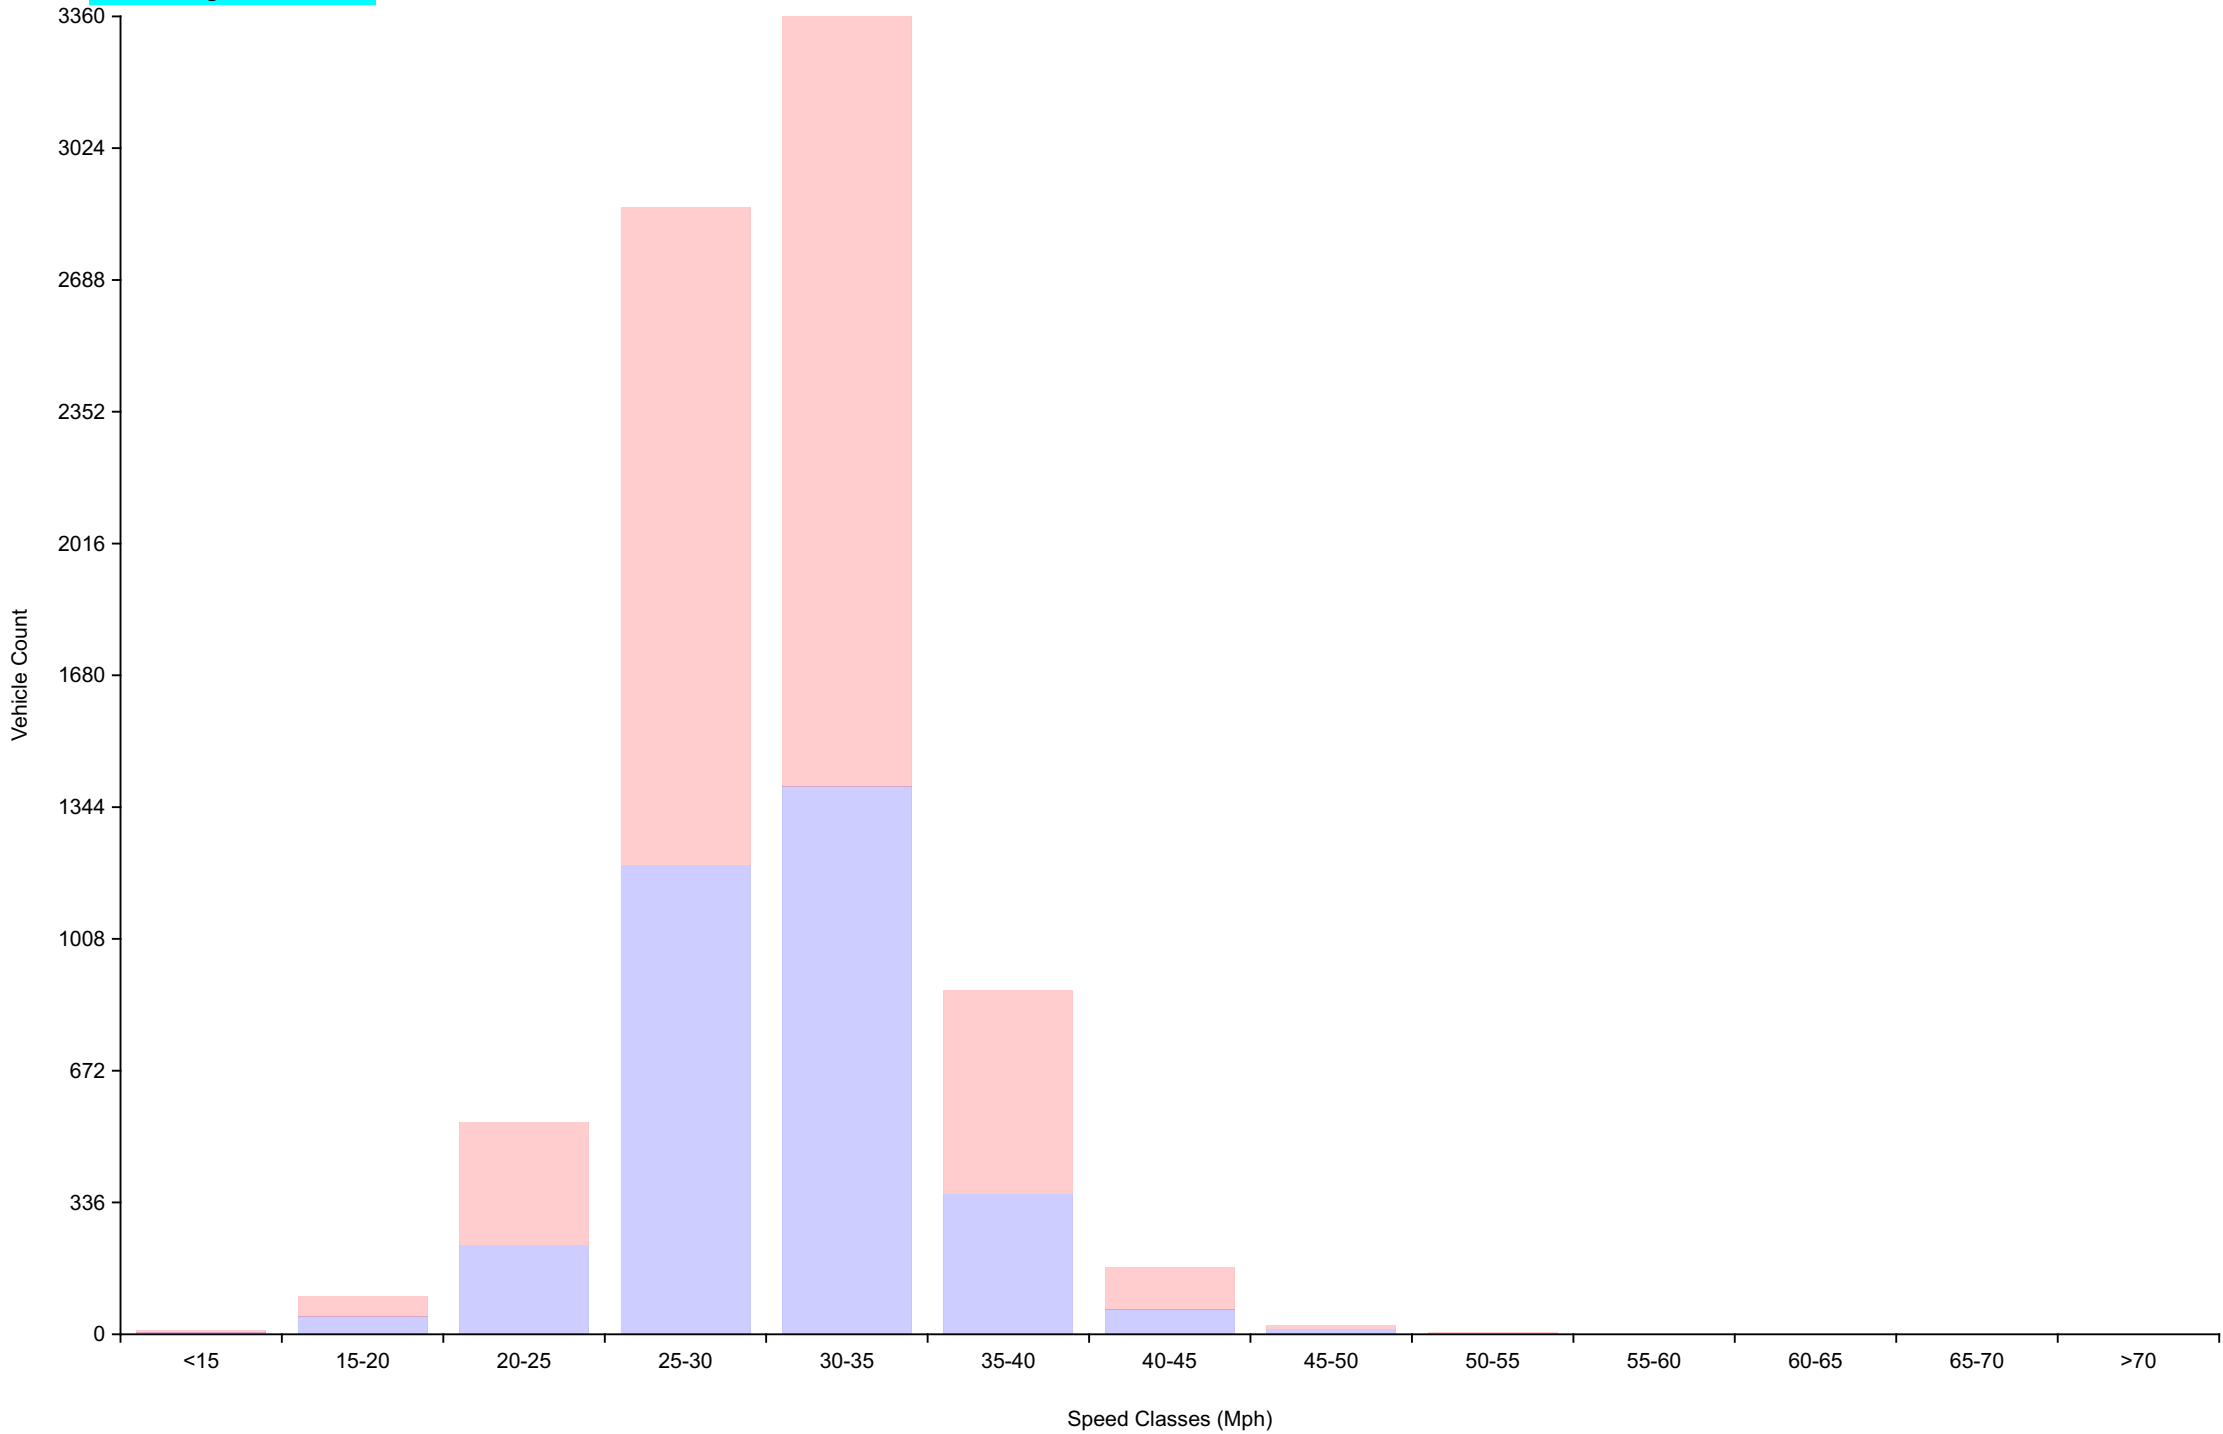

Traffic Overview from Sun Nov 28 2021 to Sun Dec 12 2021
(60 Minute Resolution)

South Lodge - Station Hill

Vehicle Counts By Speed Class

Traffic Overview from Sun Nov 28 2021 to Sun Dec 12 2021

South Lodge - Station Hill

Average Speed By Hour

Traffic Overview from Sun Nov 28 2021 to Sun Dec 12 2021
(60 Minute Resolution)

South Lodge - Station Hill

Cumulative Speed Distribution Curve

Traffic Overview from Sun Nov 28 2021 to Sun Dec 12 2021