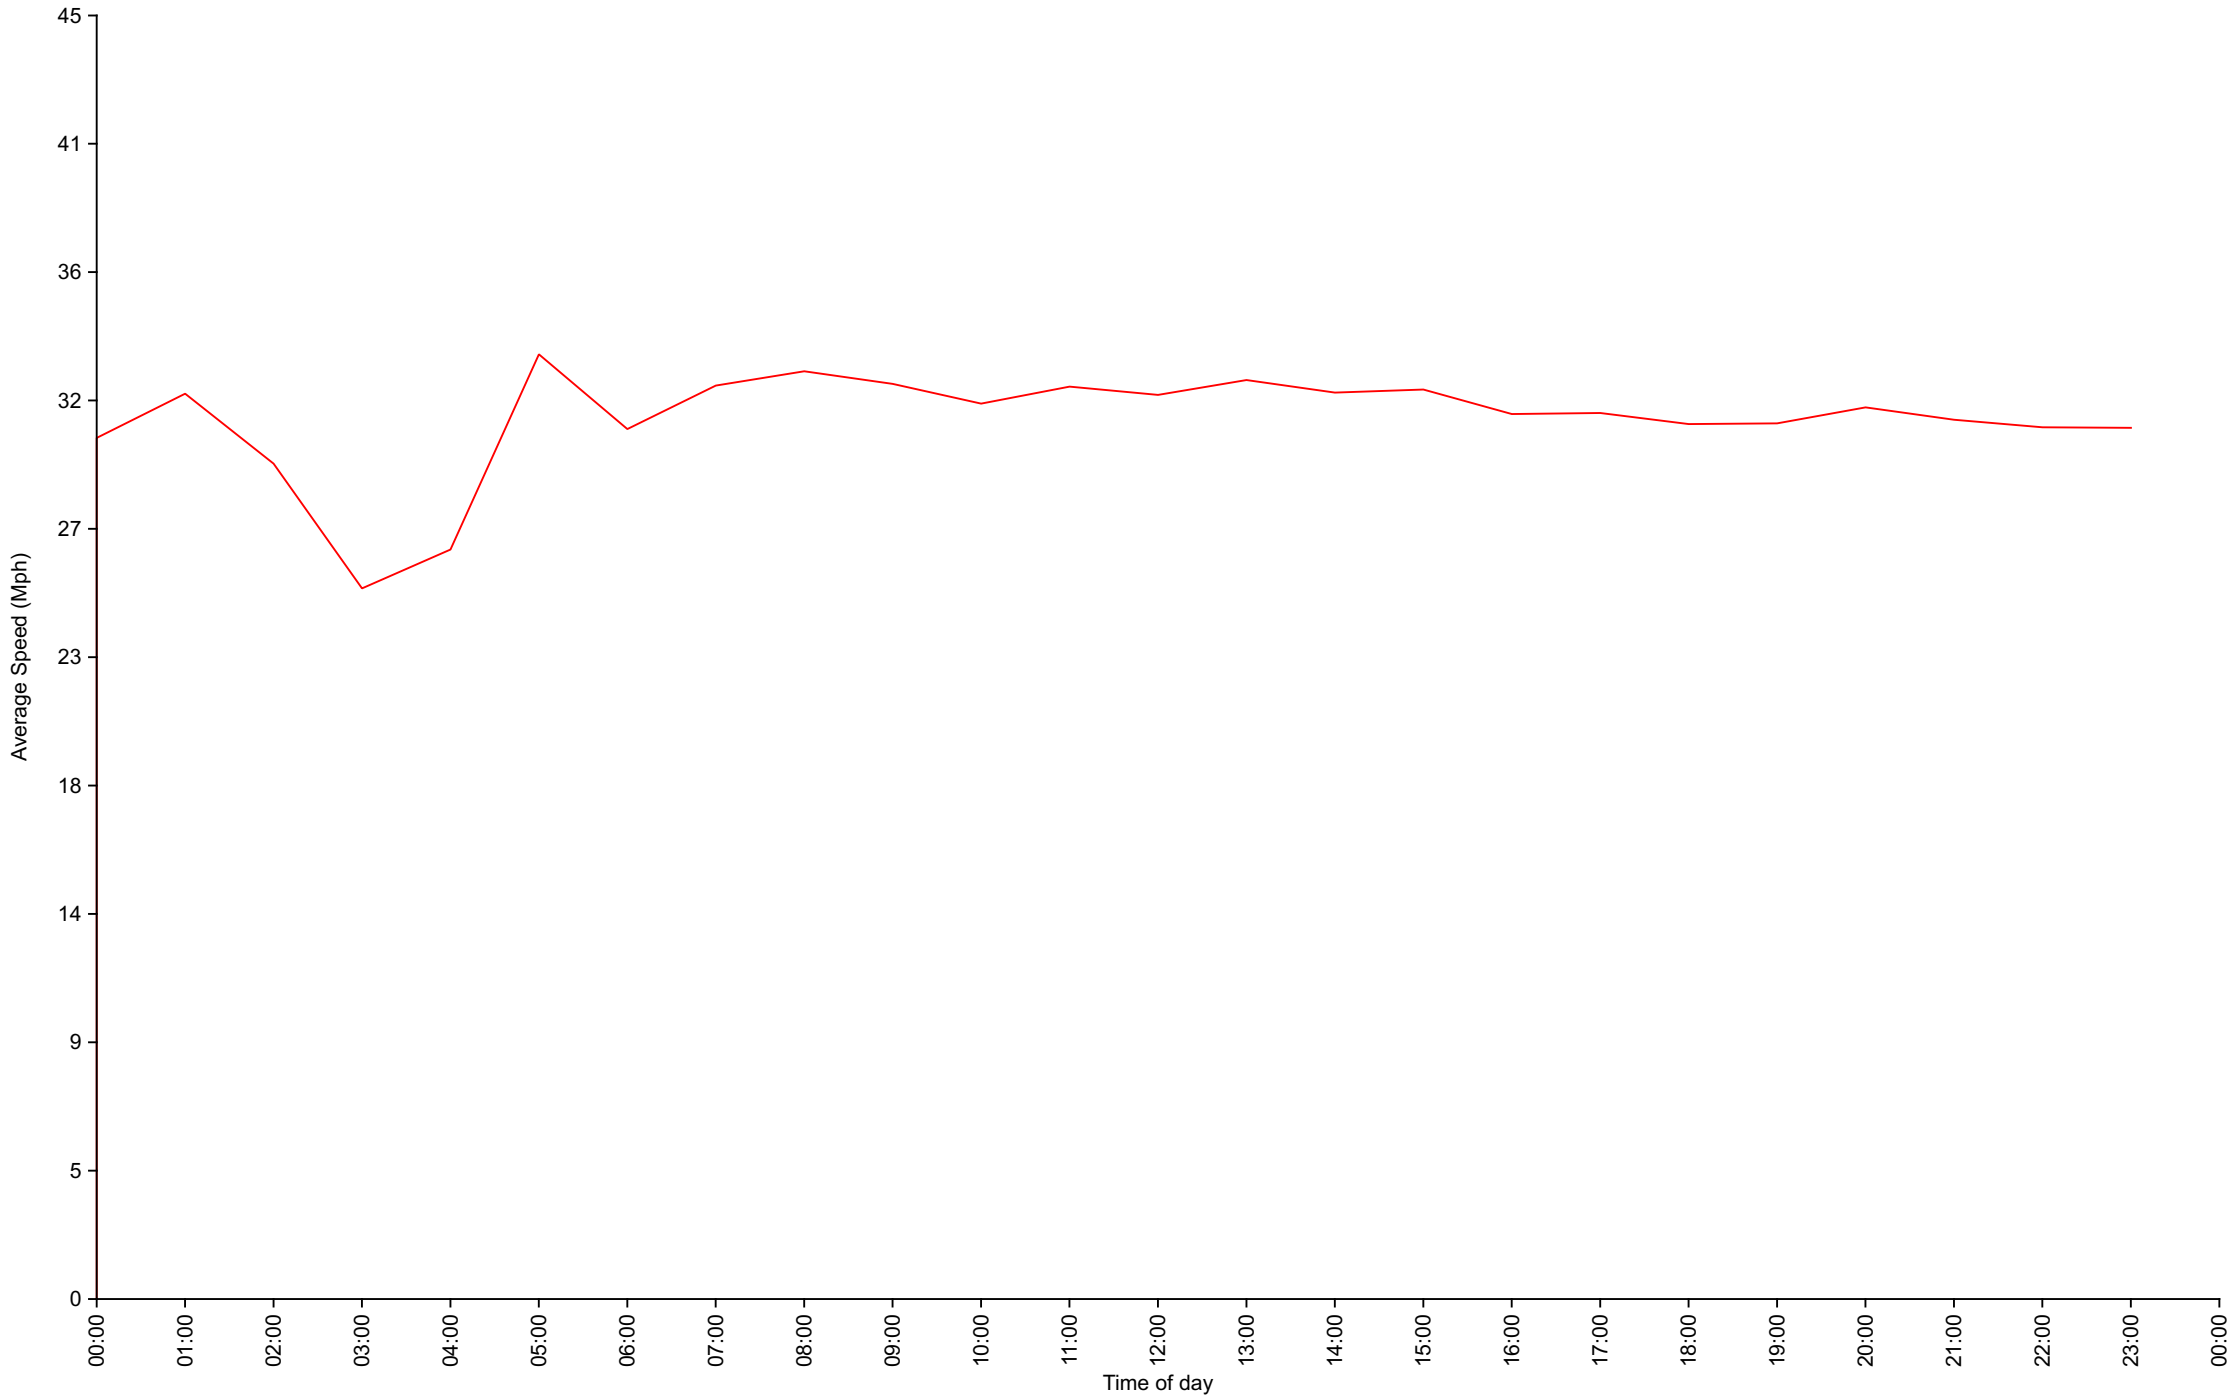

Average Speed By Hour

Traffic Overview from Sun Nov 14 2021 to Sun Nov 28 2021
(60 Minute Resolution)

Winchfield Inn - Uphill