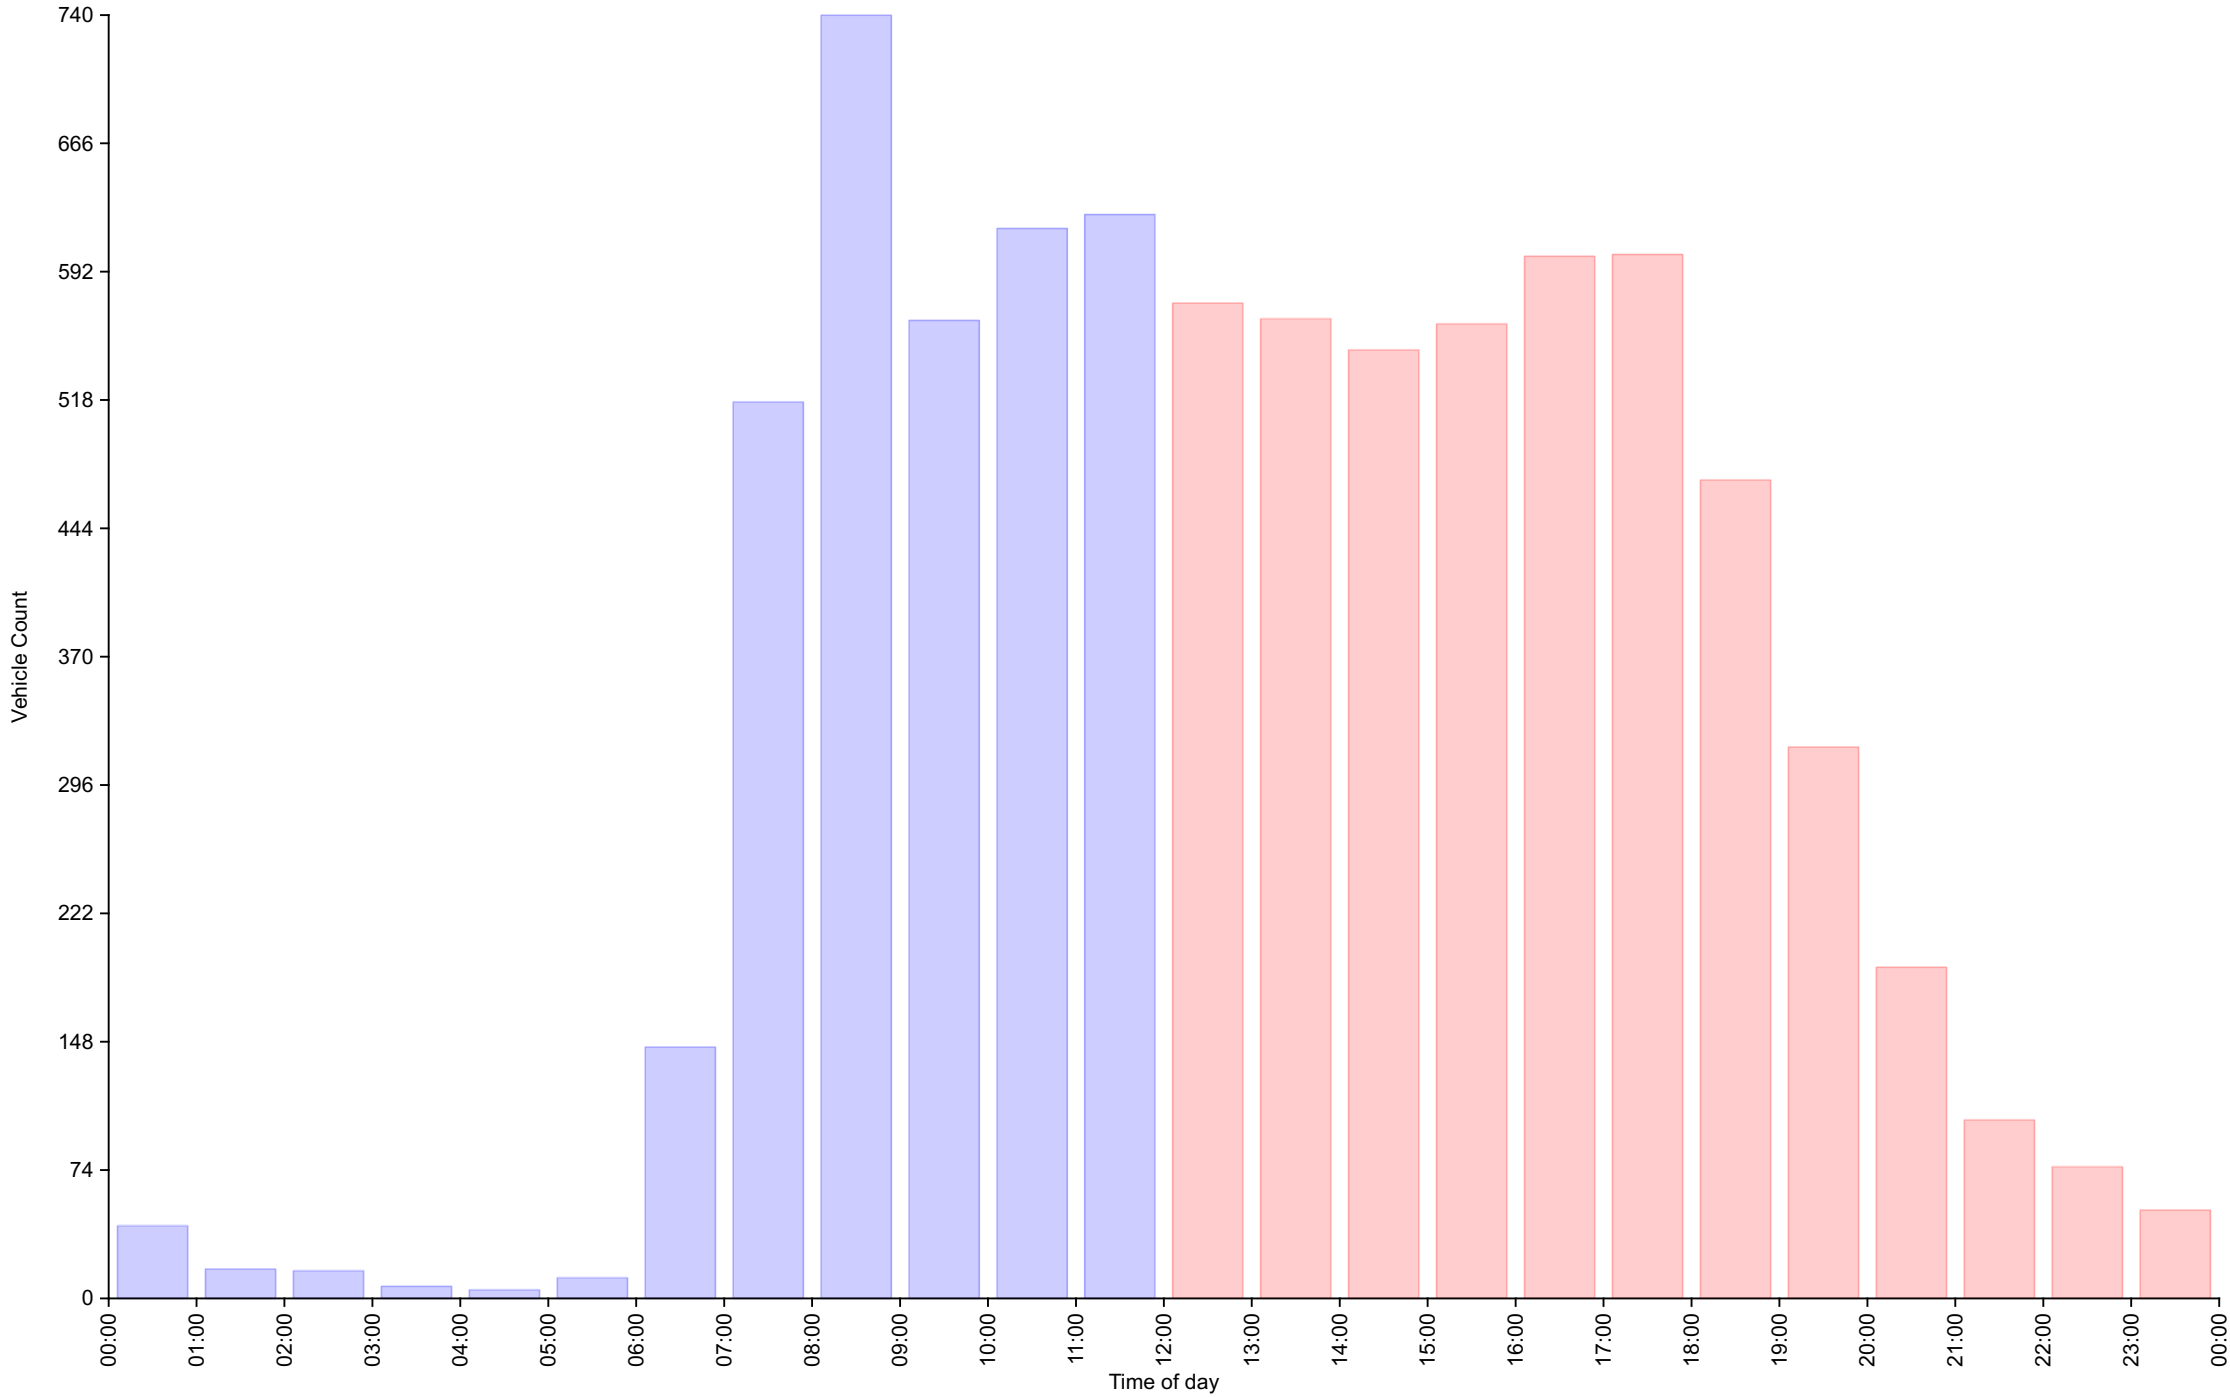

Traffic Report

South Lodge - Station Hill

Traffic Overview from Sun Nov 28 2021 to Sun Dec 12 2021

Vehicle Speed Classes (Mph)

	<15	15 20	20 25	25 30	30 35	35 40	40 45	45 50	50 55	55 60	60 65	65 70	>70	Total	85th Percentile
00:00	1	1	4	18	16	0	1	1	0	0	0	0	0	42	31.7
01:00	0	1	4	4	7	1	0	0	0	0	0	0	0	17	31.7
02:00	0	0	1	10	3	1	1	0	0	0	0	0	0	16	30.6
03:00	0	1	2	3	0	1	0	0	0	0	0	0	0	7	27.0
04:00	1	0	0	2	2	0	0	0	0	0	0	0	0	5	30.3
05:00	0	0	0	3	7	2	0	0	0	0	0	0	0	12	32.5
06:00	0	1	13	59	53	17	1	1	0	0	0	0	0	145	33.7
07:00	0	6	52	204	195	51	6	3	0	0	0	0	0	517	33.2
08:00	0	11	55	282	304	74	12	2	0	0	0	0	0	740	33.4
09:00	1	8	33	189	252	64	13	4	0	0	0	0	0	564	33.9
10:00	0	12	33	221	275	63	12	1	0	0	0	0	0	617	33.6
11:00	2	4	31	202	284	84	17	1	0	0	0	0	0	625	34.3
12:00	1	6	24	187	265	73	14	1	2	0	1	0	0	574	34.2
13:00	0	7	35	174	254	80	13	2	0	0	0	0	0	565	34.4
14:00	3	9	30	182	242	64	16	1	0	0	0	0	0	547	34.0
15:00	0	7	29	171	265	71	17	1	0	1	0	0	0	562	34.3
16:00	0	3	51	241	239	56	10	0	1	0	0	0	0	601	33.1
17:00	1	6	52	257	227	50	8	1	0	0	0	0	0	602	32.9
18:00	0	4	36	185	187	47	10	2	1	0	0	0	0	472	33.4
19:00	0	1	25	122	124	37	8	1	0	0	0	0	0	318	33.9
20:00	1	2	10	76	75	19	7	1	0	0	0	0	0	191	33.8
21:00	0	2	12	34	44	9	2	0	0	0	0	0	0	103	33.3
22:00	0	3	6	32	23	10	2	0	0	0	0	0	0	76	34.1
23:00	0	2	4	19	21	3	2	0	0	0	0	0	0	51	32.9
AM Total	5	45	228	1197	1398	358	63	13	0	0	0	0	0		
PM Total	6	52	314	1680	1966	519	109	10	4	1	1	0	0		
Total	11	97	542	2877	3364	877	172	23	4	1	1	0	0		
Percent	0.14%	1.22%	6.80%	36.10%	42.21%	11.01%	2.16%	0.29%	0.05%	0.01%	0.01%	0.00%	0.00%		

Total Vehicles : 7969
30th Percentile : 27.7 MPH
50th Percentile : 29.5 MPH
85th Percentile : 33.7 MPH
95th Percentile : 37.0 MPH
Average Speed : 30.2 MPH
Highest Speed : 60.8 MPH

Vehicle Counts By Hour

Traffic Overview from Sun Nov 28 2021 to Sun Dec 12 2021
(60 Minute Resolution)

South Lodge - Station Hill