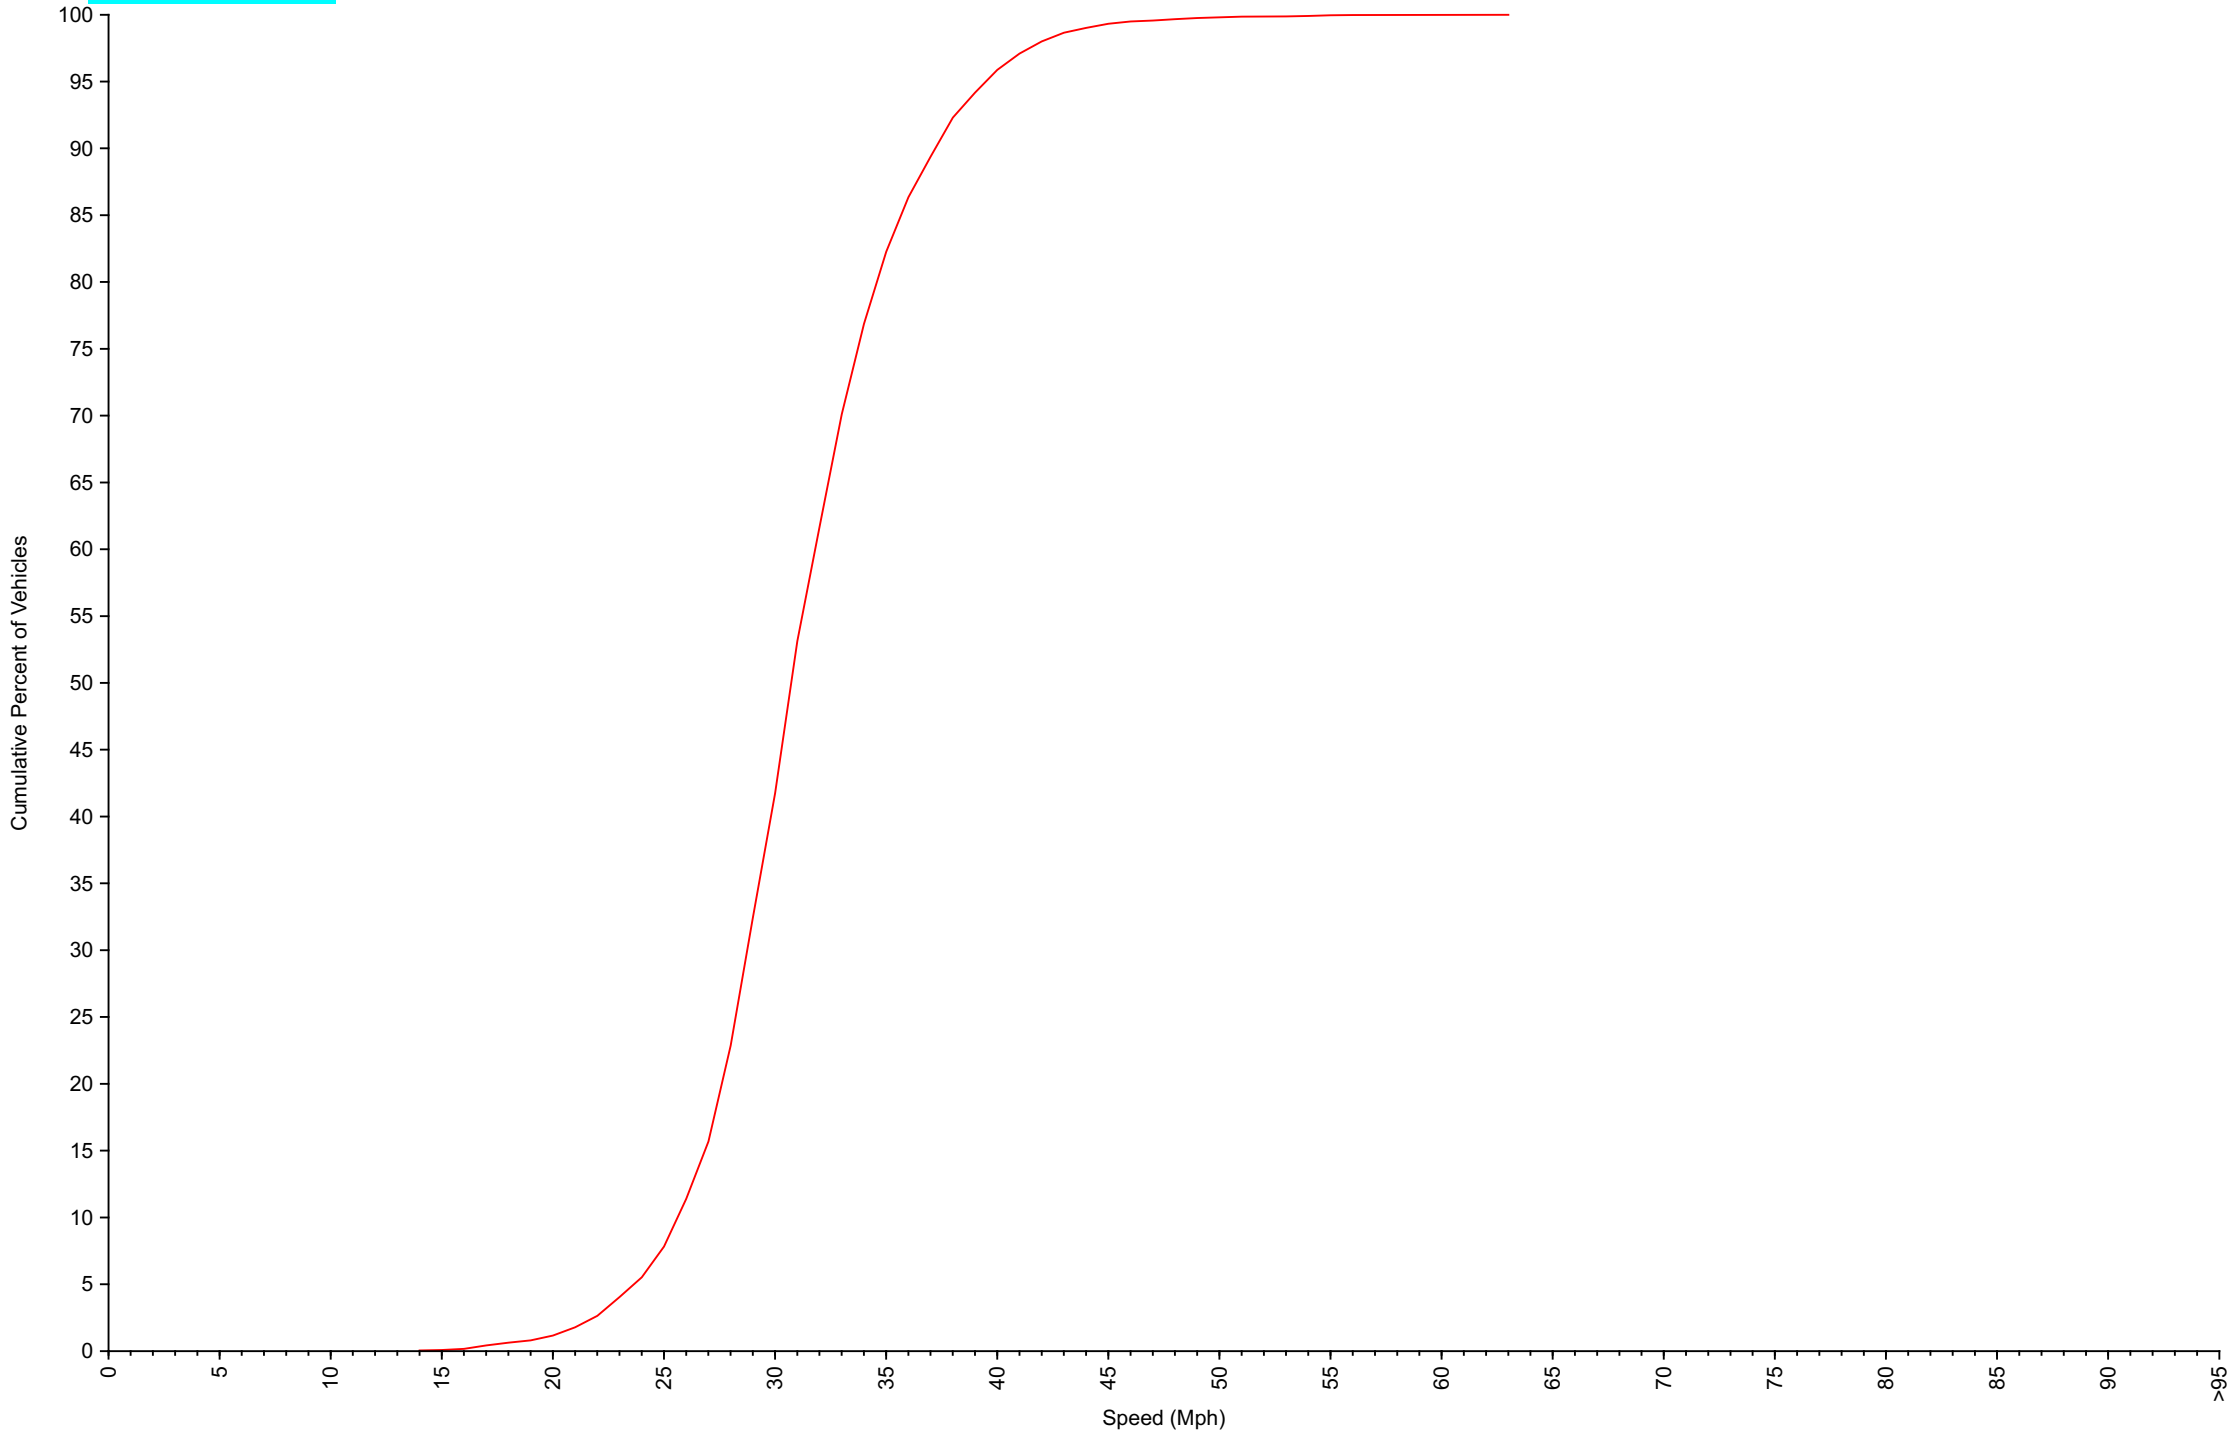

Average Speed By Hour

Traffic Overview from Sun Nov 14 2021 to Sun Nov 28 2021
(60 Minute Resolution)

Winchfield Inn - Uphill

Cumulative Speed Distribution Curve

Traffic Overview from Sun Nov 14 2021 to Sun Nov 28 2021

Winchfield Inn - Uphill

Traffic Report

South Lodge - Station Hill

Traffic Overview from Sun Nov 28 2021 to Sun Dec 12 2021

Vehicle Speed Classes (Mph)

	<15	15 20	20 25	25 30	30 35	35 40	40 45	45 50	50 55	55 60	60 65	65 70	>70	Total	85th Percentile
00:00	1	1	4	18	16	0	1	1	0	0	0	0	0	42	31.7
01:00	0	1	4	4	7	1	0	0	0	0	0	0	0	17	31.7
02:00	0	0	1	10	3	1	1	0	0	0	0	0	0	16	30.6
03:00	0	1	2	3	0	1	0	0	0	0	0	0	0	7	27.0
04:00	1	0	0	2	2	0	0	0	0	0	0	0	0	5	30.3
05:00	0	0	0	3	7	2	0	0	0	0	0	0	0	12	32.5
06:00	0	1	13	59	53	17	1	1	0	0	0	0	0	145	33.7
07:00	0	6	52	204	195	51	6	3	0	0	0	0	0	517	33.2
08:00	0	11	55	282	304	74	12	2	0	0	0	0	0	740	33.4
09:00	1	8	33	189	252	64	13	4	0	0	0	0	0	564	33.9
10:00	0	12	33	221	275	63	12	1	0	0	0	0	0	617	33.6
11:00	2	4	31	202	284	84	17	1	0	0	0	0	0	625	34.3
12:00	1	6	24	187	265	73	14	1	2	0	1	0	0	574	34.2
13:00	0	7	35	174	254	80	13	2	0	0	0	0	0	565	34.4
14:00	3	9	30	182	242	64	16	1	0	0	0	0	0	547	34.0
15:00	0	7	29	171	265	71	17	1	0	1	0	0	0	562	34.3
16:00	0	3	51	241	239	56	10	0	1	0	0	0	0	601	33.1
17:00	1	6	52	257	227	50	8	1	0	0	0	0	0	602	32.9
18:00	0	4	36	185	187	47	10	2	1	0	0	0	0	472	33.4
19:00	0	1	25	122	124	37	8	1	0	0	0	0	0	318	33.9
20:00	1	2	10	76	75	19	7	1	0	0	0	0	0	191	33.8
21:00	0	2	12	34	44	9	2	0	0	0	0	0	0	103	33.3
22:00	0	3	6	32	23	10	2	0	0	0	0	0	0	76	34.1
23:00	0	2	4	19	21	3	2	0	0	0	0	0	0	51	32.9
AM Total	5	45	228	1197	1398	358	63	13	0	0	0	0	0		
PM Total	6	52	314	1680	1966	519	109	10	4	1	1	0	0		
Total	11	97	542	2877	3364	877	172	23	4	1	1	0	0		
Percent	0.14%	1.22%	6.80%	36.10%	42.21%	11.01%	2.16%	0.29%	0.05%	0.01%	0.01%	0.00%	0.00%		