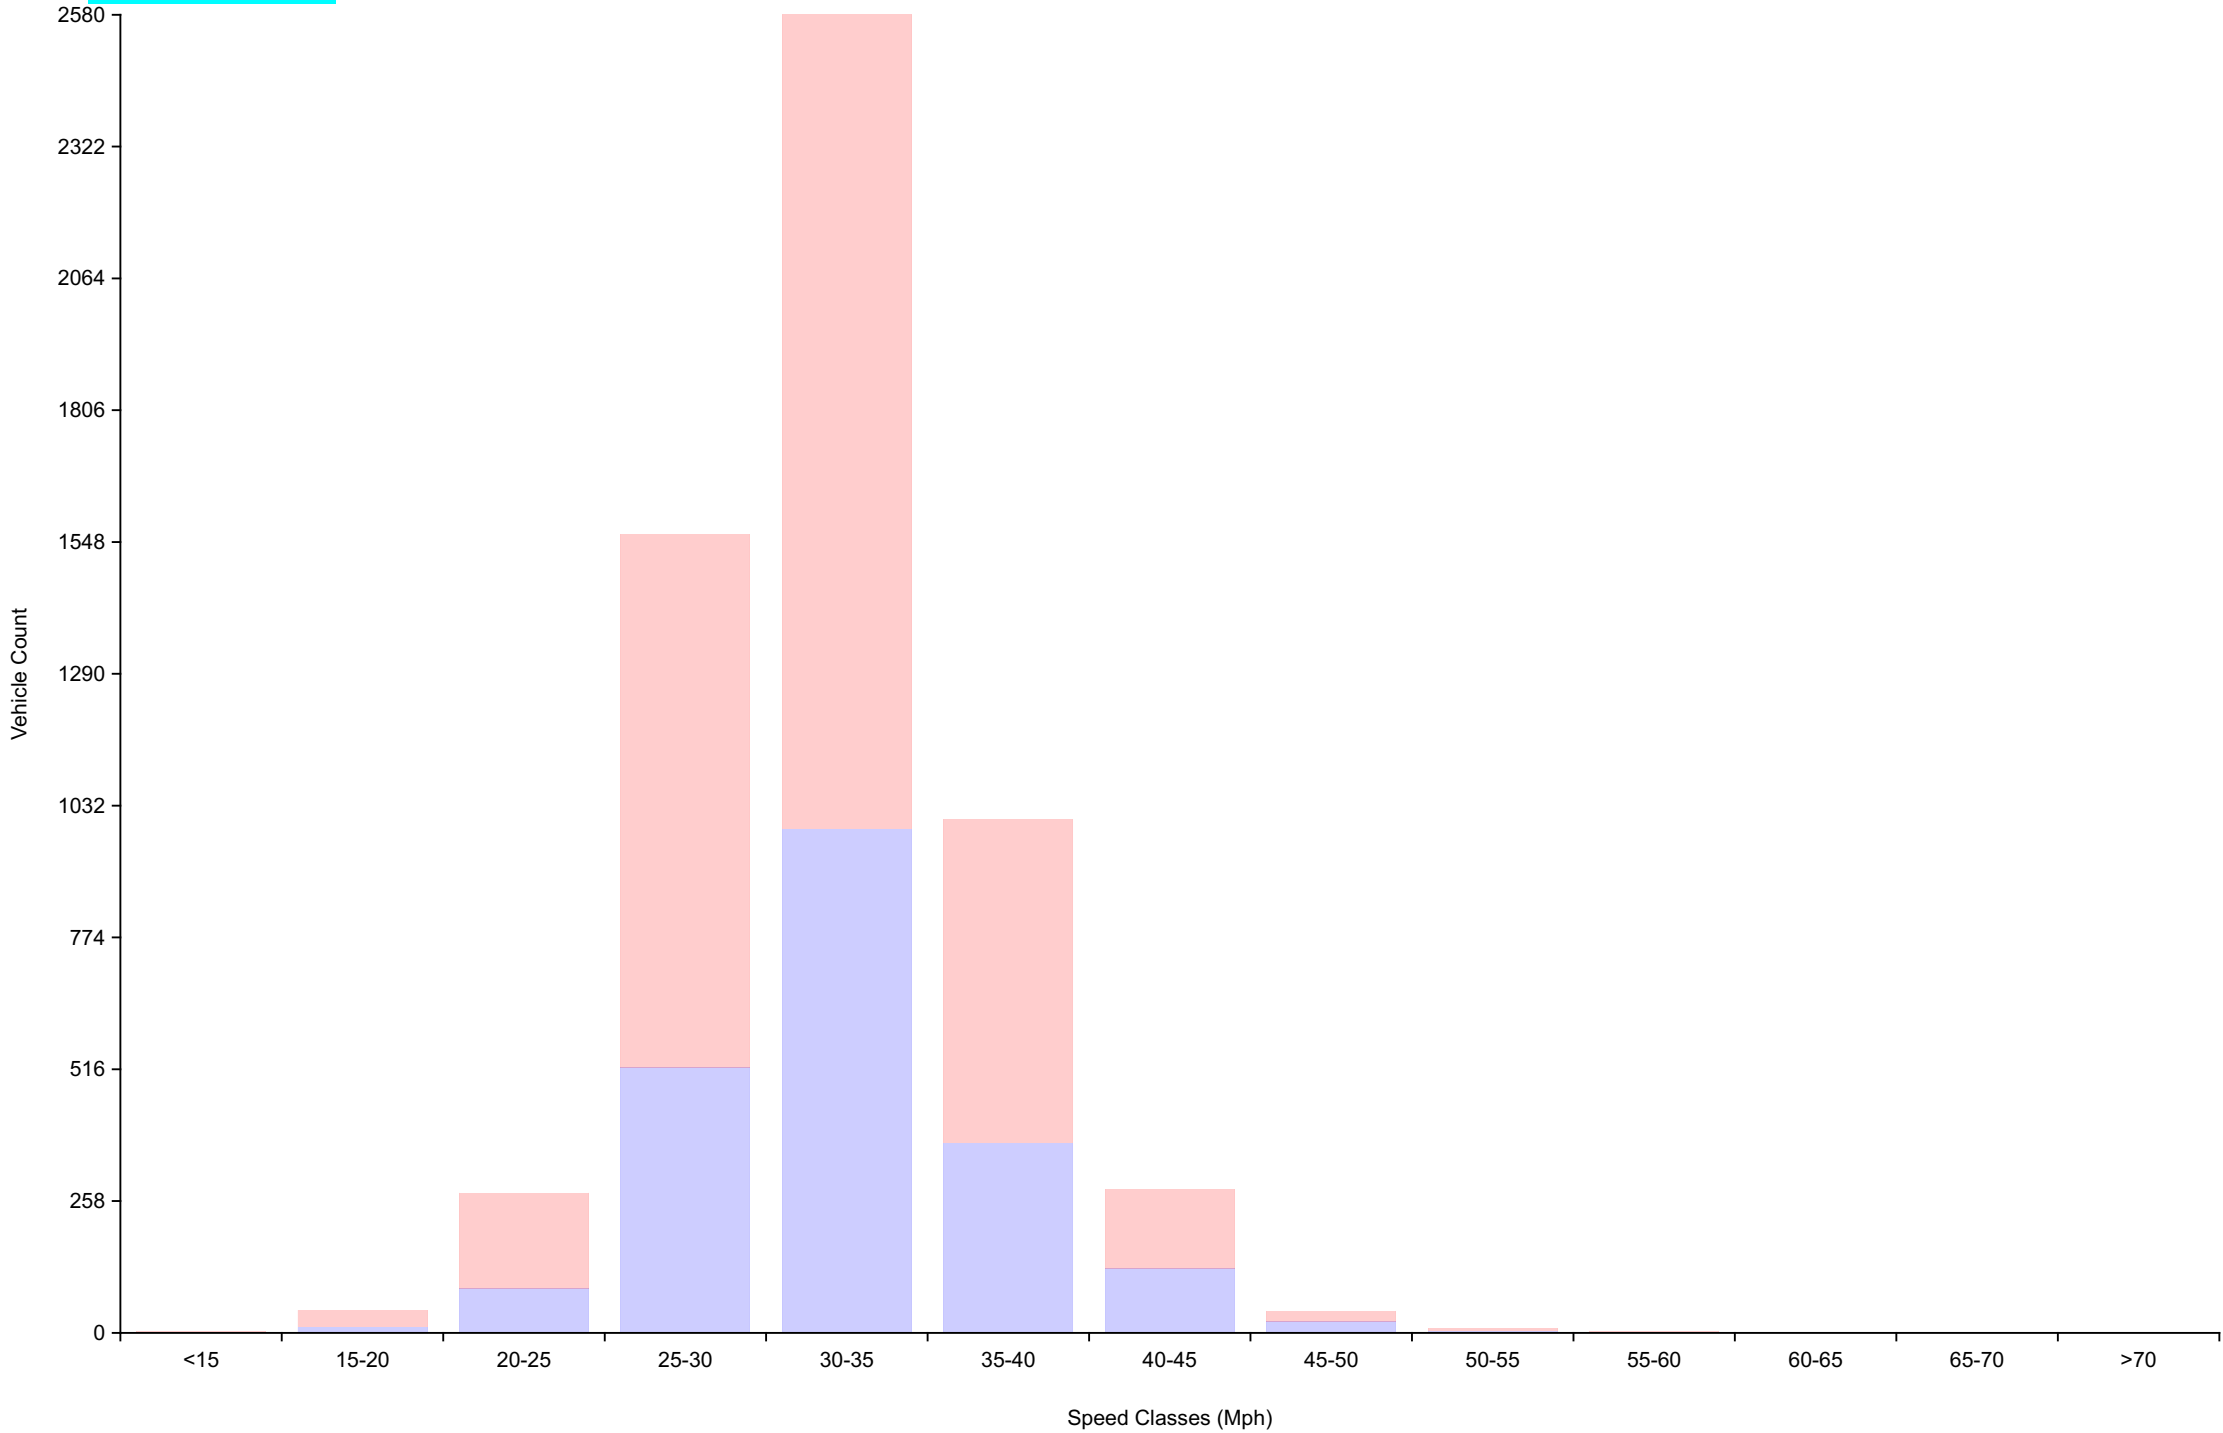

Traffic Overview from Sun Nov 14 2021 to Sun Nov 28 2021
(60 Minute Resolution)

Winchfield Inn - Uphill

Vehicle Counts By Speed Class

Traffic Overview from Sun Nov 14 2021 to Sun Nov 28 2021

Winchfield Inn - Uphill

Winchfield Inn - Uphill

Traffic Report

South Lodge - Station Hill

Traffic Overview from Sun Nov 28 2021 to Sun Dec 12 2021

Vehicle Speed Classes (Mph)

	<15	15 20	20 25	25 30	30 35	35 40	40 45	45 50	50 55	55 60	60 65	65 70	>70	Total	85th Percentile
00:00	1	1	4	18	16	0	1	1	0	0	0	0	0	42	31.7
01:00	0	1	4	4	7	1	0	0	0	0	0	0	0	17	31.7
02:00	0	0	1	10	3	1	1	0	0	0	0	0	0	16	30.6
03:00	0	1	2	3	0	1	0	0	0	0	0	0	0	7	27.0
04:00	1	0	0	2	2	0	0	0	0	0	0	0	0	5	30.3
05:00	0	0	0	3	7	2	0	0	0	0	0	0	0	12	32.5
06:00	0	1	13	59	53	17	1	1	0	0	0	0	0	145	33.7
07:00	0	6	52	204	195	51	6	3	0	0	0	0	0	517	33.2
08:00	0	11	55	282	304	74	12	2	0	0	0	0	0	740	33.4
09:00	1	8	33	189	252	64	13	4	0	0	0	0	0	564	33.9
10:00	0	12	33	221	275	63	12	1	0	0	0	0	0	617	33.6
11:00	2	4	31	202	284	84	17	1	0	0	0	0	0	625	34.3
12:00	1	6	24	187	265	73	14	1	2	0	1	0	0	574	34.2
13:00	0	7	35	174	254	80	13	2	0	0	0	0	0	565	34.4
14:00	3	9	30	182	242	64	16	1	0	0	0	0	0	547	34.0
15:00	0	7	29	171	265	71	17	1	0	1	0	0	0	562	34.3
16:00	0	3	51	241	239	56	10	0	1	0	0	0	0	601	33.1
17:00	1	6	52	257	227	50	8	1	0	0	0	0	0	602	32.9
18:00	0	4	36	185	187	47	10	2	1	0	0	0	0	472	33.4
19:00	0	1	25	122	124	37	8	1	0	0	0	0	0	318	33.9
20:00	1	2	10	76	75	19	7	1	0	0	0	0	0	191	33.8
21:00	0	2	12	34	44	9	2	0	0	0	0	0	0	103	33.3
22:00	0	3	6	32	23	10	2	0	0	0	0	0	0	76	34.1
23:00	0	2	4	19	21	3	2	0	0	0	0	0	0	51	32.9
AM Total	5	45	228	1197	1398	358	63	13	0	0	0	0	0		
PM Total	6	52	314	1680	1966	519	109	10	4	1	1	0	0		
Total	11	97	542	2877	3364	877	172	23	4	1	1	0	0		
Percent	0.14%	1.22%	6.80%	36.10%	42.21%	11.01%	2.16%	0.29%	0.05%	0.01%	0.01%	0.00%	0.00%		